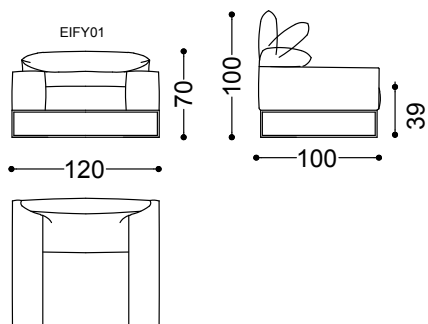

Armchair 47.2"

120x100x100 cm - 47.2x39.4x39.4"