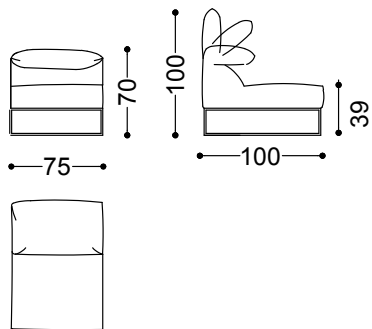

Sofa 3.5 seater with 2 arms 94.5"

240x100x100 cm - 94.5x39.4x39.4"

Sofa 4 seater with 2 arms 102.4"

260x100x100 cm - 102.4x39.4x39.4"

Terminal unit with 1 arm left/right 51.2"

130x100x100 cm - 51.2x39.4x39.4"

Terminal unit with 1 arm left/right 68.9"

175x100x100 cm - 68.9x39.4x39.4"

Terminal unit with 1 arm left/right 76.7"

195x100x100 cm - 76.8x39.4x39.4"

Terminal unit with 1 arm left/right 84.6"
215x100x100 cm - 84.6x39.4x39.4"

Terminal unit with 1 arm left/right 92.5"
235x100x100 cm - 92.5x39.4x39.4"

Chaiselongue with arm left/right 43.3"x66.9"
110x170x100 cm - 43.3x66.9x39.4"

Corner/Pouf 39.4"x39.4"
100x100x39 cm - 39.4x39.4x15.4"

Central unit 29.5"

75x100x100 cm - 29.5x39.4x39.4"

Central unit 37.4"

95x100x100 cm - 37.4x39.4x39.4"