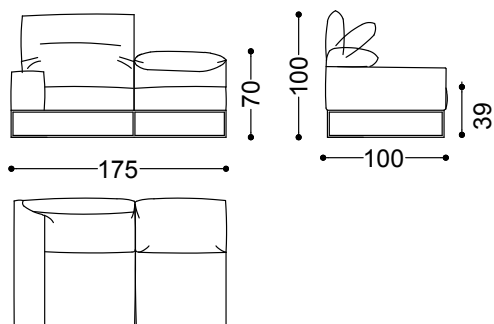

240x100x100 cm - 94.5x39.4x39.4 in

Sofa 4 seater with 2 arms 102.4"

260x100x100 cm - 102.4x39.4x39.4 in

Terminal unit with 1 arm left/right 51.2"

130x100x100 cm - 51.2x39.4x39.4 in

Terminal unit with 1 arm left/right 68.9"

175x100x100 cm - 68.9x39.4x39.4 in

Terminal unit with 1 arm left/right 76.7"

195x100x100 cm - 76.8x39.4x39.4 in

Terminal unit with 1 arm left/right 84.6"
215x100x100 cm - 84.6x39.4x39.4 in

Terminal unit with 1 arm left/right 92.5"
235x100x100 cm - 92.5x39.4x39.4 in

Chaiselongue with arm left/right 43.3"x66.9"
110x170x100 cm - 43.3x66.9x39.4 in

Corner/Pouf 39.4"x39.4"
100x100x39 cm - 39.4x39.4x15.4 in

Central unit 29.5"

75x100x100 cm - 29.5x39.4x39.4 in

Central unit 37.4"

95x100x100 cm - 37.4x39.4x39.4 in