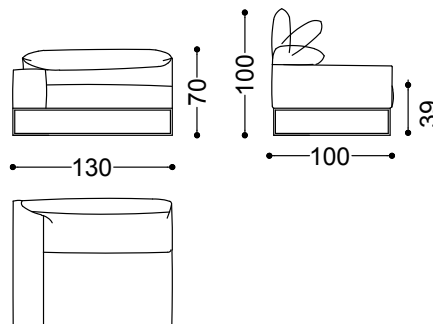

240x100x100 cm - 94.5x39.4x39.4 in

Sofa 4 seater with 2 arms 102.4"

260x100x100 cm - 102.4x39.4x39.4 in

Terminal unit with 1 arm left/right 51.2"

130x100x100 cm - 51.2x39.4x39.4 in

Terminal unit with 1 arm left/right 68.9"

175x100x100 cm - 68.9x39.4x39.4 in

Terminal unit with 1 arm left/right 76.7"

195x100x100 cm - 76.8x39.4x39.4 in

Terminal unit with 1 arm left/right 84.6"
215x100x100 cm - 84.6x39.4x39.4 in

Terminal unit with 1 arm left/right 92.5"
235x100x100 cm - 92.5x39.4x39.4 in

Chaiselongue with arm left/right 43.3"x66.9"
110x170x100 cm - 43.3x66.9x39.4 in

Corner/Pouf 39.4"x39.4"
100x100x39 cm - 39.4x39.4x15.4 in

Central unit 29.5"

75x100x100 cm - 29.5x39.4x39.4 in

Central unit 37.4"

95x100x100 cm - 37.4x39.4x39.4 in