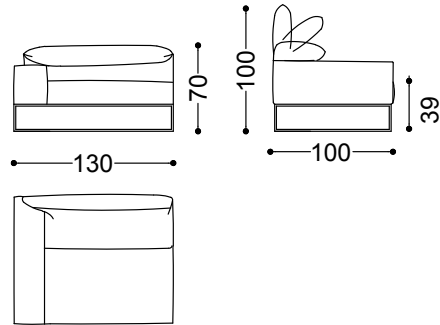

Sofa 3.5 seater with 2 arms 94.5"

240x100x100 cm - 94.5x39.4x39.4"

Sofa 4 seater with 2 arms 102.4"

260x100x100 cm - 102.4x39.4x39.4"

Terminal unit with 1 arm left/right 51.2"

130x100x100 cm - 51.2x39.4x39.4"

Terminal unit with 1 arm left/right 68.9"

175x100x100 cm - 68.9x39.4x39.4"

Terminal unit with 1 arm left/right 76.7"

195x100x100 cm - 76.8x39.4x39.4"

Terminal unit with 1 arm left/right 84.6"
215x100x100 cm - 84.6x39.4x39.4"

Terminal unit with 1 arm left/right 92.5"
235x100x100 cm - 92.5x39.4x39.4"

Chaiselongue with arm left/right 43.3"x66.9"
110x170x100 cm - 43.3x66.9x39.4"

Corner/Pouf 39.4"x39.4"
100x100x39 cm - 39.4x39.4x15.4"

Central unit 29.5"

75x100x100 cm - 29.5x39.4x39.4"

Central unit 37.4"

95x100x100 cm - 37.4x39.4x39.4"