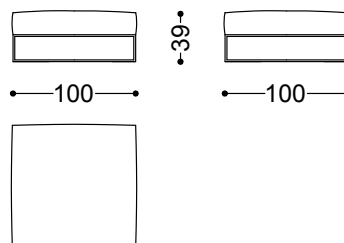

240x100x100 cm - 94.5x39.4x39.4 in

Sofa 4 seater with 2 arms 102.4"

260x100x100 cm - 102.4x39.4x39.4 in

Terminal unit with 1 arm left/right 51.2"

130x100x100 cm - 51.2x39.4x39.4 in

Terminal unit with 1 arm left/right 68.9"

175x100x100 cm - 68.9x39.4x39.4 in

Terminal unit with 1 arm left/right 76.7"

195x100x100 cm - 76.8x39.4x39.4 in

Terminal unit with 1 arm left/right 84.6"
215x100x100 cm - 84.6x39.4x39.4 in

Terminal unit with 1 arm left/right 92.5"
235x100x100 cm - 92.5x39.4x39.4 in

Chaiselongue with arm left/right 43.3"x66.9"
110x170x100 cm - 43.3x66.9x39.4 in

Corner/Pouf 39.4"x39.4"
100x100x39 cm - 39.4x39.4x15.4 in

Central unit 29.5"

75x100x100 cm - 29.5x39.4x39.4 in

Central unit 37.4"

95x100x100 cm - 37.4x39.4x39.4 in