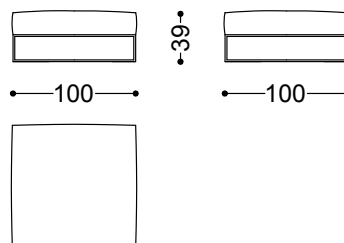

Sofa 3.5 seater with 2 arms 94.5"

240x100x100 cm - 94.5x39.4x39.4"

Sofa 4 seater with 2 arms 102.4"

260x100x100 cm - 102.4x39.4x39.4"

Terminal unit with 1 arm left/right 51.2"

130x100x100 cm - 51.2x39.4x39.4"

Terminal unit with 1 arm left/right 68.9"

175x100x100 cm - 68.9x39.4x39.4"

Terminal unit with 1 arm left/right 76.7"

195x100x100 cm - 76.8x39.4x39.4"

Terminal unit with 1 arm left/right 84.6"
215x100x100 cm - 84.6x39.4x39.4"

Terminal unit with 1 arm left/right 92.5"
235x100x100 cm - 92.5x39.4x39.4"

Chaiselongue with arm left/right 43.3"x66.9"
110x170x100 cm - 43.3x66.9x39.4"

Corner/Pouf 39.4"x39.4"
100x100x39 cm - 39.4x39.4x15.4"

Central unit 29.5"

75x100x100 cm - 29.5x39.4x39.4"

Central unit 37.4"

95x100x100 cm - 37.4x39.4x39.4"