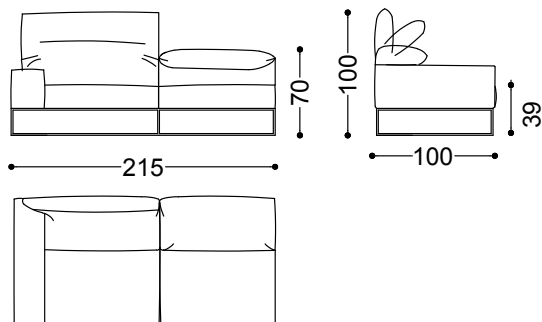

Sofa 3.5 seater with 2 arms 94.5"

240x100x100 cm - 94.5x39.4x39.4"

Sofa 4 seater with 2 arms 102.4"

260x100x100 cm - 102.4x39.4x39.4"

Terminal unit with 1 arm left/right 51.2"

130x100x100 cm - 51.2x39.4x39.4"

Terminal unit with 1 arm left/right 68.9"

175x100x100 cm - 68.9x39.4x39.4"

Terminal unit with 1 arm left/right 76.7"

195x100x100 cm - 76.8x39.4x39.4"

Terminal unit with 1 arm left/right 84.6"
215x100x100 cm - 84.6x39.4x39.4"

Terminal unit with 1 arm left/right 92.5"
235x100x100 cm - 92.5x39.4x39.4"

Chaiselongue with arm left/right 43.3"x66.9"
110x170x100 cm - 43.3x66.9x39.4"

Corner/Pouf 39.4"x39.4"
100x100x39 cm - 39.4x39.4x15.4"

Central unit 29.5"

75x100x100 cm - 29.5x39.4x39.4"

Central unit 37.4"

95x100x100 cm - 37.4x39.4x39.4"