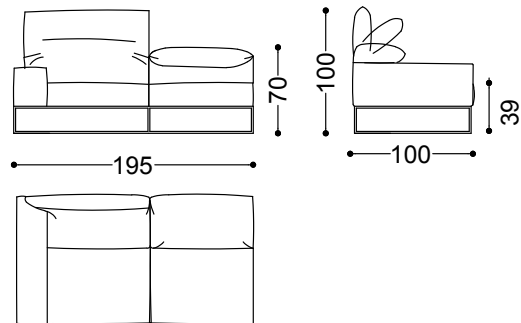

Sofa 3.5 seater with 2 arms 94.5"

240x100x100 cm - 94.5x39.4x39.4"

Sofa 4 seater with 2 arms 102.4"

260x100x100 cm - 102.4x39.4x39.4"

Terminal unit with 1 arm left/right 51.2"

130x100x100 cm - 51.2x39.4x39.4"

Terminal unit with 1 arm left/right 68.9"

175x100x100 cm - 68.9x39.4x39.4"

Terminal unit with 1 arm left/right 76.7"

195x100x100 cm - 76.8x39.4x39.4"

Terminal unit with 1 arm left/right 84.6"
215x100x100 cm - 84.6x39.4x39.4"

Terminal unit with 1 arm left/right 92.5"
235x100x100 cm - 92.5x39.4x39.4"

Chaiselongue with arm left/right 43.3"x66.9"
110x170x100 cm - 43.3x66.9x39.4"

Corner/Pouf 39.4"x39.4"
100x100x39 cm - 39.4x39.4x15.4"

Central unit 29.5"

75x100x100 cm - 29.5x39.4x39.4"

Central unit 37.4"

95x100x100 cm - 37.4x39.4x39.4"