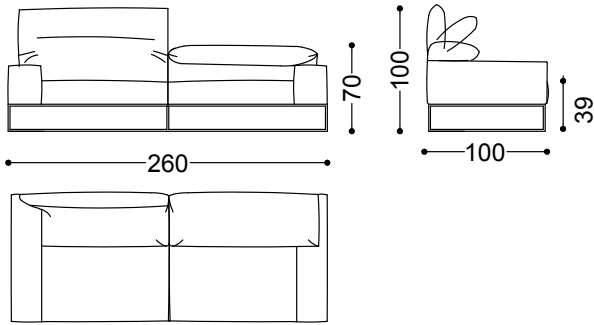

Forever Young can be upholstered in fabric or leather.

Armchair 47.2"

120x100x100 cm - 47.2x39.4x39.4"

Sofa 2.5 seater with 2 arms 78.7"

200x100x100 cm - 78.7x39.4x39.4"

Sofa 3 seater with 2 arms 86.6"

220x100x100 cm - 86.6x39.4x39.4"

Sofa 3.5 seater with 2 arms 94.5"

240x100x100 cm - 94.5x39.4x39.4"

Sofa 4 seater with 2 arms 102.4"

260x100x100 cm - 102.4x39.4x39.4"

Terminal unit with 1 arm left/right 51.2"

130x100x100 cm - 51.2x39.4x39.4"

Terminal unit with 1 arm left/right 68.9"

175x100x100 cm - 68.9x39.4x39.4"

Terminal unit with 1 arm left/right 76.7"

195x100x100 cm - 76.8x39.4x39.4"

Terminal unit with 1 arm left/right 84.6"
215x100x100 cm - 84.6x39.4x39.4"

Central unit 29.5"

75x100x100 cm - 29.5x39.4x39.4"

Central unit 37.4"

95x100x100 cm - 37.4x39.4x39.4"