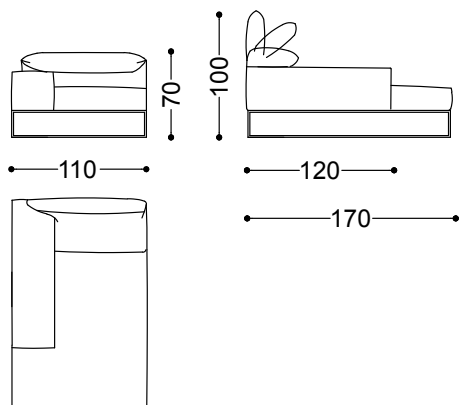

240x100x100 cm - 94.5x39.4x39.4 in

Sofa 4 seater with 2 arms 102.4"

260x100x100 cm - 102.4x39.4x39.4 in

Terminal unit with 1 arm left/right 51.2"

130x100x100 cm - 51.2x39.4x39.4 in

Terminal unit with 1 arm left/right 68.9"

175x100x100 cm - 68.9x39.4x39.4 in

Terminal unit with 1 arm left/right 76.7"

195x100x100 cm - 76.8x39.4x39.4 in

Terminal unit with 1 arm left/right 84.6"
215x100x100 cm - 84.6x39.4x39.4 in

Terminal unit with 1 arm left/right 92.5"
235x100x100 cm - 92.5x39.4x39.4 in

Chaiselongue with arm left/right 43.3"x66.9"
110x170x100 cm - 43.3x66.9x39.4 in

Corner/Pouf 39.4"x39.4"
100x100x39 cm - 39.4x39.4x15.4 in

Central unit 29.5"

75x100x100 cm - 29.5x39.4x39.4 in

Central unit 37.4"

95x100x100 cm - 37.4x39.4x39.4 in