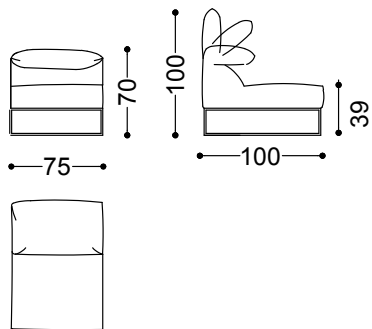

240x100x100 cm - 94.5x39.4x39.4 in

Sofa 4 seater with 2 arms 102.4"

260x100x100 cm - 102.4x39.4x39.4 in

Terminal unit with 1 arm left/right 51.2"

130x100x100 cm - 51.2x39.4x39.4 in

Terminal unit with 1 arm left/right 68.9"

175x100x100 cm - 68.9x39.4x39.4 in

Terminal unit with 1 arm left/right 76.7"

195x100x100 cm - 76.8x39.4x39.4 in

Terminal unit with 1 arm left/right 84.6"
215x100x100 cm - 84.6x39.4x39.4 in

Terminal unit with 1 arm left/right 92.5"
235x100x100 cm - 92.5x39.4x39.4 in

Chaiselongue with arm left/right 43.3"x66.9"
110x170x100 cm - 43.3x66.9x39.4 in

Corner/Pouf 39.4"x39.4"
100x100x39 cm - 39.4x39.4x15.4 in

Central unit 29.5"

75x100x100 cm - 29.5x39.4x39.4 in

Central unit 37.4"

95x100x100 cm - 37.4x39.4x39.4 in