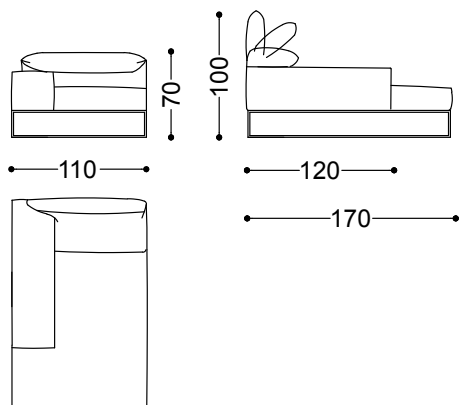

Sofa 3.5 seater with 2 arms 94.5"

240x100x100 cm - 94.5x39.4x39.4"

Sofa 4 seater with 2 arms 102.4"

260x100x100 cm - 102.4x39.4x39.4"

Terminal unit with 1 arm left/right 51.2"

130x100x100 cm - 51.2x39.4x39.4"

Terminal unit with 1 arm left/right 68.9"

175x100x100 cm - 68.9x39.4x39.4"

Terminal unit with 1 arm left/right 76.7"

195x100x100 cm - 76.8x39.4x39.4"

Terminal unit with 1 arm left/right 84.6"
215x100x100 cm - 84.6x39.4x39.4"

Terminal unit with 1 arm left/right 92.5"
235x100x100 cm - 92.5x39.4x39.4"

Chaiselongue with arm left/right 43.3"x66.9"
110x170x100 cm - 43.3x66.9x39.4"

Corner/Pouf 39.4"x39.4"
100x100x39 cm - 39.4x39.4x15.4"

Central unit 29.5"

75x100x100 cm - 29.5x39.4x39.4"

Central unit 37.4"

95x100x100 cm - 37.4x39.4x39.4"