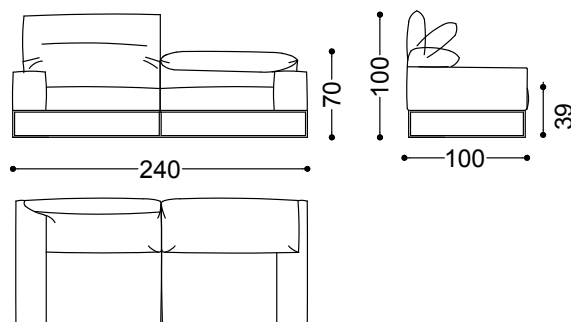

Forever Young can be upholstered in fabric or leather.

Armchair 47.2"

120x100x100 cm - 47.2x39.4x39.4"

Sofa 2.5 seater with 2 arms 78.7"

200x100x100 cm - 78.7x39.4x39.4"

Sofa 3 seater with 2 arms 86.6"

220x100x100 cm - 86.6x39.4x39.4"

Sofa 3.5 seater with 2 arms 94.5"

240x100x100 cm - 94.5x39.4x39.4"

Sofa 4 seater with 2 arms 102.4"

260x100x100 cm - 102.4x39.4x39.4"

Terminal unit with 1 arm left/right 51.2"

130x100x100 cm - 51.2x39.4x39.4"

Terminal unit with 1 arm left/right 68.9"

175x100x100 cm - 68.9x39.4x39.4"

Terminal unit with 1 arm left/right 76.7"

195x100x100 cm - 76.8x39.4x39.4"

Terminal unit with 1 arm left/right 84.6"
215x100x100 cm - 84.6x39.4x39.4"

Central unit 29.5"

75x100x100 cm - 29.5x39.4x39.4"

Central unit 37.4"

95x100x100 cm - 37.4x39.4x39.4"