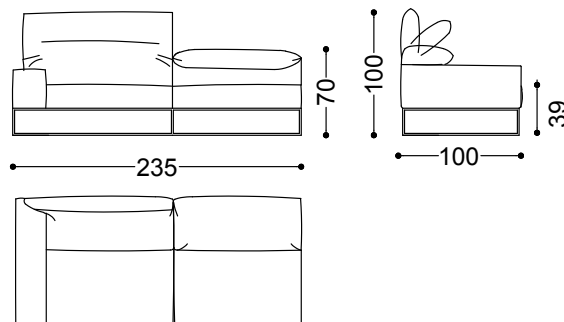

240x100x100 cm - 94.5x39.4x39.4 in

Sofa 4 seater with 2 arms 102.4"

260x100x100 cm - 102.4x39.4x39.4 in

Terminal unit with 1 arm left/right 51.2"

130x100x100 cm - 51.2x39.4x39.4 in

Terminal unit with 1 arm left/right 68.9"

175x100x100 cm - 68.9x39.4x39.4 in

Terminal unit with 1 arm left/right 76.7"

195x100x100 cm - 76.8x39.4x39.4 in

Terminal unit with 1 arm left/right 84.6"
215x100x100 cm - 84.6x39.4x39.4 in

Terminal unit with 1 arm left/right 92.5"
235x100x100 cm - 92.5x39.4x39.4 in

Chaiselongue with arm left/right 43.3"x66.9"
110x170x100 cm - 43.3x66.9x39.4 in

Corner/Pouf 39.4"x39.4"
100x100x39 cm - 39.4x39.4x15.4 in

Central unit 29.5"

75x100x100 cm - 29.5x39.4x39.4 in

Central unit 37.4"

95x100x100 cm - 37.4x39.4x39.4 in