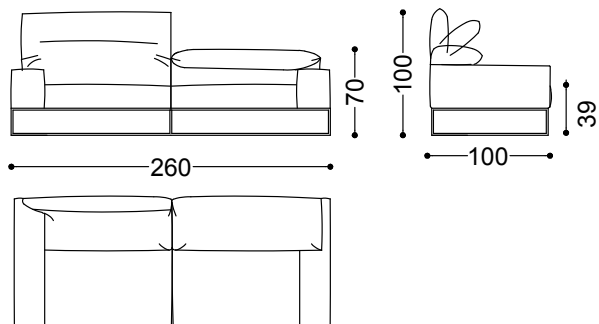

Armchair 47.2"

120x100x100 cm - 47.2x39.4x39.4 in

Sofa 2.5 seater with 2 arms 78.7"

200x100x100 cm - 78.7x39.4x39.4 in

Sofa 3 seater with 2 arms 86.6"

220x100x100 cm - 86.6x39.4x39.4 in

Sofa 3.5 seater with 2 arms 94.5"

240x100x100 cm - 94.5x39.4x39.4 in

Sofa 4 seater with 2 arms 102.4"

260x100x100 cm - 102.4x39.4x39.4 in

Terminal unit with 1 arm left/right 51.2"

130x100x100 cm - 51.2x39.4x39.4 in

Terminal unit with 1 arm left/right 68.9"

175x100x100 cm - 68.9x39.4x39.4 in

Terminal unit with 1 arm left/right 76.7"

195x100x100 cm - 76.8x39.4x39.4 in

Terminal unit with 1 arm left/right 84.6"
215x100x100 cm - 84.6x39.4x39.4 in

Terminal unit with 1 arm left/right 92.5"
235x100x100 cm - 92.5x39.4x39.4 in

Chaiselongue with arm left/right 43.3"x66.9"
110x170x100 cm - 43.3x66.9x39.4 in

Corner/Pouf 39.4"x39.4"
100x100x39 cm - 39.4x39.4x15.4 in

Central unit 29.5"

75x100x100 cm - 29.5x39.4x39.4 in

Central unit 37.4"