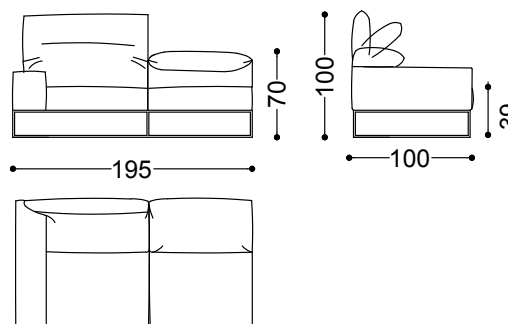

240x100x100 cm - 94.5x39.4x39.4 in

Sofa 4 seater with 2 arms 102.4"

260x100x100 cm - 102.4x39.4x39.4 in

Terminal unit with 1 arm left/right 51.2"

130x100x100 cm - 51.2x39.4x39.4 in

Terminal unit with 1 arm left/right 68.9"

175x100x100 cm - 68.9x39.4x39.4 in

Terminal unit with 1 arm left/right 76.7"

195x100x100 cm - 76.8x39.4x39.4 in

Terminal unit with 1 arm left/right 84.6"
215x100x100 cm - 84.6x39.4x39.4 in

Terminal unit with 1 arm left/right 92.5"
235x100x100 cm - 92.5x39.4x39.4 in

Chaiselongue with arm left/right 43.3"x66.9"
110x170x100 cm - 43.3x66.9x39.4 in

Corner/Pouf 39.4"x39.4"
100x100x39 cm - 39.4x39.4x15.4 in

Central unit 29.5"

75x100x100 cm - 29.5x39.4x39.4 in

Central unit 37.4"

95x100x100 cm - 37.4x39.4x39.4 in