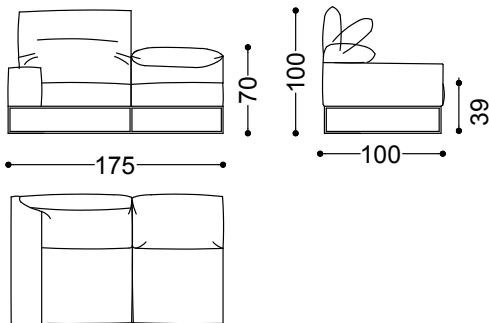

Sofa 3.5 seater with 2 arms 94.5"

240x100x100 cm - 94.5x39.4x39.4"

Sofa 4 seater with 2 arms 102.4"

260x100x100 cm - 102.4x39.4x39.4"

Terminal unit with 1 arm left/right 51.2"

130x100x100 cm - 51.2x39.4x39.4"

Terminal unit with 1 arm left/right 68.9"

175x100x100 cm - 68.9x39.4x39.4"

Terminal unit with 1 arm left/right 76.7"

195x100x100 cm - 76.8x39.4x39.4"

Terminal unit with 1 arm left/right 84.6"
215x100x100 cm - 84.6x39.4x39.4"

Terminal unit with 1 arm left/right 92.5"
235x100x100 cm - 92.5x39.4x39.4"

Chaiselongue with arm left/right 43.3"x66.9"
110x170x100 cm - 43.3x66.9x39.4"

Corner/Pouf 39.4"x39.4"
100x100x39 cm - 39.4x39.4x15.4"

Central unit 29.5"

75x100x100 cm - 29.5x39.4x39.4"

Central unit 37.4"

95x100x100 cm - 37.4x39.4x39.4"