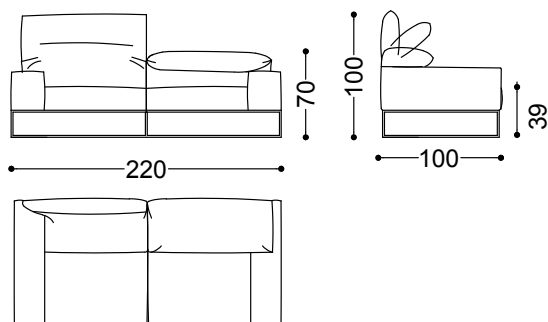

Forever Young can be upholstered in fabric or leather.

Armchair 47.2"

120x100x100 cm - 47.2x39.4x39.4"

Sofa 2.5 seater with 2 arms 78.7"

200x100x100 cm - 78.7x39.4x39.4"

Sofa 3 seater with 2 arms 86.6"

220x100x100 cm - 86.6x39.4x39.4"

Sofa 3.5 seater with 2 arms 94.5"

240x100x100 cm - 94.5x39.4x39.4"

Sofa 4 seater with 2 arms 102.4"

260x100x100 cm - 102.4x39.4x39.4"

Terminal unit with 1 arm left/right 51.2"

130x100x100 cm - 51.2x39.4x39.4"

Terminal unit with 1 arm left/right 68.9"

175x100x100 cm - 68.9x39.4x39.4"

Terminal unit with 1 arm left/right 76.7"

195x100x100 cm - 76.8x39.4x39.4"

Terminal unit with 1 arm left/right 84.6"
215x100x100 cm - 84.6x39.4x39.4"

Central unit 29.5"

75x100x100 cm - 29.5x39.4x39.4"

Central unit 37.4"

95x100x100 cm - 37.4x39.4x39.4"