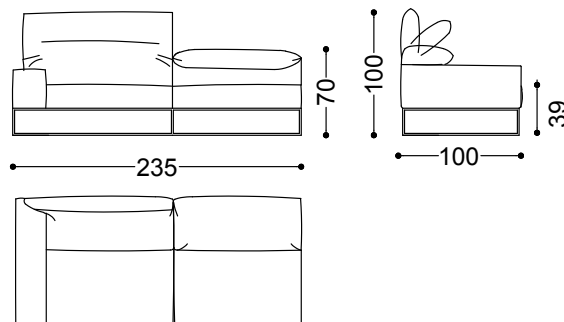

Sofa 3.5 seater with 2 arms 94.5"

240x100x100 cm - 94.5x39.4x39.4"

Sofa 4 seater with 2 arms 102.4"

260x100x100 cm - 102.4x39.4x39.4"

Terminal unit with 1 arm left/right 51.2"

130x100x100 cm - 51.2x39.4x39.4"

Terminal unit with 1 arm left/right 68.9"

175x100x100 cm - 68.9x39.4x39.4"

Terminal unit with 1 arm left/right 76.7"

195x100x100 cm - 76.8x39.4x39.4"

Terminal unit with 1 arm left/right 84.6"
215x100x100 cm - 84.6x39.4x39.4"

Terminal unit with 1 arm left/right 92.5"
235x100x100 cm - 92.5x39.4x39.4"

Chaiselongue with arm left/right 43.3"x66.9"
110x170x100 cm - 43.3x66.9x39.4"

Corner/Pouf 39.4"x39.4"
100x100x39 cm - 39.4x39.4x15.4"

Central unit 29.5"

75x100x100 cm - 29.5x39.4x39.4"

Central unit 37.4"

95x100x100 cm - 37.4x39.4x39.4"