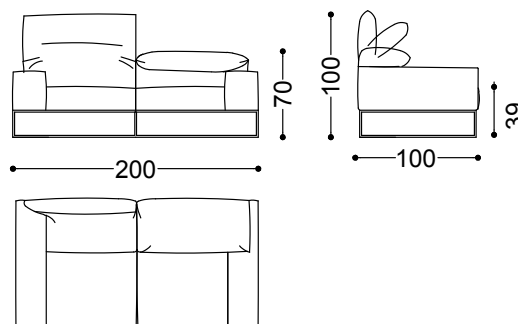

Forever Young can be upholstered in fabric or leather.

Armchair 47.2"

120x100x100 cm - 47.2x39.4x39.4"

Sofa 2.5 seater with 2 arms 78.7"

200x100x100 cm - 78.7x39.4x39.4"

Sofa 3 seater with 2 arms 86.6"

220x100x100 cm - 86.6x39.4x39.4"

Sofa 3.5 seater with 2 arms 94.5"

240x100x100 cm - 94.5x39.4x39.4"

Sofa 4 seater with 2 arms 102.4"

260x100x100 cm - 102.4x39.4x39.4"

Terminal unit with 1 arm left/right 51.2"

130x100x100 cm - 51.2x39.4x39.4"

Terminal unit with 1 arm left/right 68.9"

175x100x100 cm - 68.9x39.4x39.4"

Terminal unit with 1 arm left/right 76.7"

195x100x100 cm - 76.8x39.4x39.4"

Terminal unit with 1 arm left/right 84.6"
215x100x100 cm - 84.6x39.4x39.4"

Central unit 29.5"

75x100x100 cm - 29.5x39.4x39.4"

Central unit 37.4"

95x100x100 cm - 37.4x39.4x39.4"