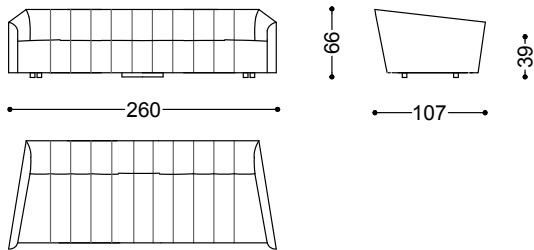

Musa sofa is available both in fabric or leather.

Sofa 2.5 seater 70.9"

180x107x66 cm - 70.9x42.1x26"

Sofa 3 seater 86.6"

220x107x66 cm - 86.6x42.1x26"

Sofa 3.5 seater 102.4"

260x107x66 cm - 102.4x42.1x26"

Sofa 128.3" (n.2 Terminal unit with 1 arm left/right 64.2")

326x107x66 cm - 128.3x42.1x26"

Terminal unit with 1 arm left/right 48.4"

123x107x66 cm - 48.4x42.1x26"

Terminal unit with 1 arm left/right 64.2"

163x107x66 cm - 64.2x42.1x26"

Terminal unit with 1 arm left/right 79.9"

203x107x66 cm - 79.9x42.1x26"

Terminal unit with 1 arm left/right 95.7"

243x107x66 cm - 95.7x42.1x26"

Central unit 31.5"

80x102x66 cm - 31.5x40.2x26"

Central unit 47.2"

120x102x66 cm - 47.2x40.2x26"

Corner

305x305x66 cm - 120.1x120.1x26"