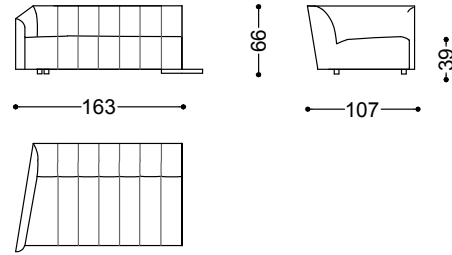

326x107x66 cm - 128.3x42.1x26"

Terminal unit with 1 arm left/right 48.4"

123x107x66 cm - 48.4x42.1x26"

Terminal unit with 1 arm left/right 64.2"

163x107x66 cm - 64.2x42.1x26"

Terminal unit with 1 arm left/right 79.9"

203x107x66 cm - 79.9x42.1x26"

Terminal unit with 1 arm left/right 95.7"

243x107x66 cm - 95.7x42.1x26"

Central unit 31.5"

80x102x66 cm - 31.5x40.2x26"

Central unit 47.2"

120x102x66 cm - 47.2x40.2x26"

Corner

102x102x66 cm - 40.2x40.2x26"

Terminal unit with 1 arm left 64.2" + Central unit 47.2" + Corner + Terminal unit with 1 arm right 64.2"

385x265x66 cm - 151.6x104.3x26"

Terminal unit with 1 arm left 79.9" + Corner +  
Terminal unit with 1 arm right 79.9"

305x305x66 cm - 120.1x120.1x26"