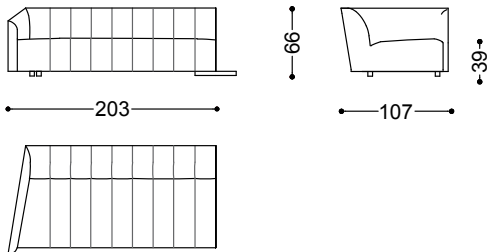

326x107x66 cm - 128.3x42.1x26"

Terminal unit with 1 arm left/right 48.4"

123x107x66 cm - 48.4x42.1x26"

Terminal unit with 1 arm left/right 64.2"

163x107x66 cm - 64.2x42.1x26"

Terminal unit with 1 arm left/right 79.9"

203x107x66 cm - 79.9x42.1x26"

Terminal unit with 1 arm left/right 95.7"

243x107x66 cm - 95.7x42.1x26"

Central unit 31.5"

80x102x66 cm - 31.5x40.2x26"

Central unit 47.2"

120x102x66 cm - 47.2x40.2x26"

Corner

102x102x66 cm - 40.2x40.2x26"

Terminal unit with 1 arm left 64.2" + Central unit 47.2" + Corner + Terminal unit with 1 arm right 64.2"

385x265x66 cm - 151.6x104.3x26"

Terminal unit with 1 arm left 79.9" + Corner +  
Terminal unit with 1 arm right 79.9"

305x305x66 cm - 120.1x120.1x26"