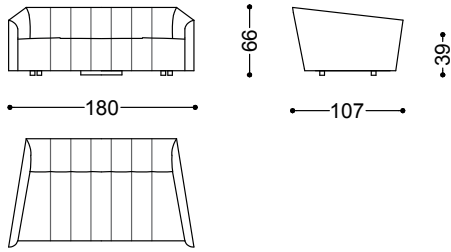

Sofa 2.5 seater 70.9"

180x107x66 cm - 70.9x42.1x26"