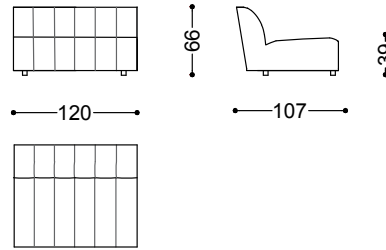

326x107x66 cm - 128.3x42.1x26"

Terminal unit with 1 arm left/right 48.4"

123x107x66 cm - 48.4x42.1x26"

Terminal unit with 1 arm left/right 64.2"

163x107x66 cm - 64.2x42.1x26"

Terminal unit with 1 arm left/right 79.9"

203x107x66 cm - 79.9x42.1x26"

Terminal unit with 1 arm left/right 95.7"

243x107x66 cm - 95.7x42.1x26"

Central unit 31.5"

80x102x66 cm - 31.5x40.2x26"

Central unit 47.2"

120x102x66 cm - 47.2x40.2x26"

Corner

102x102x66 cm - 40.2x40.2x26"

Terminal unit with 1 arm left 64.2" + Central unit 47.2" + Corner + Terminal unit with 1 arm right 64.2"

385x265x66 cm - 151.6x104.3x26"

Terminal unit with 1 arm left 79.9" + Corner +  
Terminal unit with 1 arm right 79.9"

305x305x66 cm - 120.1x120.1x26"