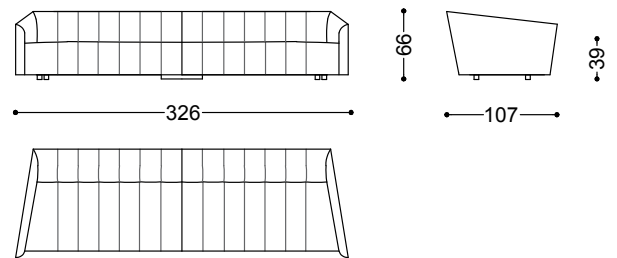

Musa sofa is available both in fabric or leather.

Sofa 2.5 seater 70.9"

180x107x66 cm - 70.9x42.1x26"

Sofa 3 seater 86.6"

220x107x66 cm - 86.6x42.1x26"

Sofa 3.5 seater 102.4"

260x107x66 cm - 102.4x42.1x26"

Sofa 128.3" (n.2 Terminal unit with 1 arm left/right 64.2")

326x107x66 cm - 128.3x42.1x26"

Terminal unit with 1 arm left/right 48.4"

123x107x66 cm - 48.4x42.1x26"

Terminal unit with 1 arm left/right 64.2"

163x107x66 cm - 64.2x42.1x26"

Terminal unit with 1 arm left/right 79.9"

203x107x66 cm - 79.9x42.1x26"

Terminal unit with 1 arm left/right 95.7"

243x107x66 cm - 95.7x42.1x26"

Central unit 31.5"

80x102x66 cm - 31.5x40.2x26"

Central unit 47.2"

120x102x66 cm - 47.2x40.2x26"

Corner

305x305x66 cm - 120.1x120.1x26"