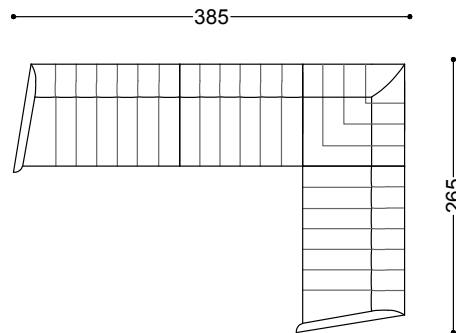

326x107x66 cm - 128.3x42.1x26"

Terminal unit with 1 arm left/right 48.4"

123x107x66 cm - 48.4x42.1x26"

Terminal unit with 1 arm left/right 64.2"

163x107x66 cm - 64.2x42.1x26"

Terminal unit with 1 arm left/right 79.9"

203x107x66 cm - 79.9x42.1x26"

Terminal unit with 1 arm left/right 95.7"

243x107x66 cm - 95.7x42.1x26"

Central unit 31.5"

80x102x66 cm - 31.5x40.2x26"

Central unit 47.2"

120x102x66 cm - 47.2x40.2x26"

Corner

102x102x66 cm - 40.2x40.2x26"

Terminal unit with 1 arm left 64.2" + Central unit 47.2" + Corner + Terminal unit with 1 arm right 64.2"

385x265x66 cm - 151.6x104.3x26"

Terminal unit with 1 arm left 79.9" + Corner +  
Terminal unit with 1 arm right 79.9"

305x305x66 cm - 120.1x120.1x26"