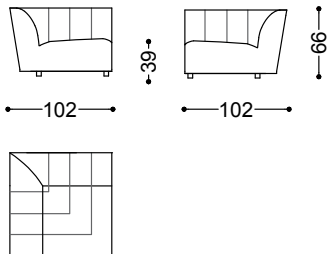

Musa does not follow the rules of your space: it inspires them.

Sofa 2.5 seater 70.9"

180x107x66 cm - 70.9x42.1x26 in

Sofa 3 seater 86.6"

220x107x66 cm - 86.6x42.1x26 in

Sofa 3.5 seater 102.4"

260x107x66 cm - 102.4x42.1x26 in

163x107x66 cm - 64.2x42.1x26 in

Terminal unit with 1 arm left/right 79.9"

203x107x66 cm - 79.9x42.1x26 in

Terminal unit with 1 arm left/right 95.7"

243x107x66 cm - 95.7x42.1x26 in

Central unit 31.5"

80x102x66 cm - 31.5x40.2x26 in

Central unit 47.2"

120x102x66 cm - 47.2x40.2x26 in

Corner

102x102x66 cm - 40.2x40.2x26 in

Terminal unit with 1 arm left 64.2" + Central unit 47.2" + Corner + Terminal unit with 1 arm right 64.2"

385x265x66 cm - 151.6x104.3x26 in

Terminal unit with 1 arm left 79.9" + Corner +
Terminal unit with 1 arm right 79.9"

305x305x66 cm - 120.1x120.1x26 in