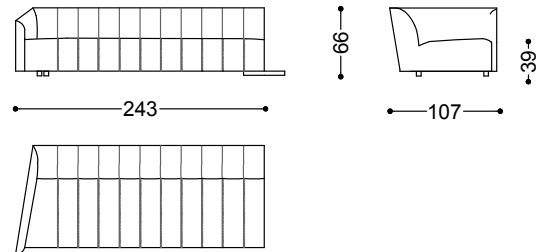

Sofa 128.3" (n.2 Terminal unit with 1 arm left/right 64.2")

326x107x66 cm - 128.3x42.1x26 in

Terminal unit with 1 arm left/right 48.4"

123x107x66 cm - 48.4x42.1x26 in

Terminal unit with 1 arm left/right 64.2"

163x107x66 cm - 64.2x42.1x26 in

Terminal unit with 1 arm left/right 79.9"

203x107x66 cm - 79.9x42.1x26 in

Terminal unit with 1 arm left/right 95.7"

243x107x66 cm - 95.7x42.1x26 in

Central unit 31.5"

80x102x66 cm - 31.5x40.2x26 in

Central unit 47.2"

120x102x66 cm - 47.2x40.2x26 in

Corner

102x102x66 cm - 40.2x40.2x26 in

Terminal unit with 1 arm left 64.2" + Central unit 47.2" + Corner + Terminal unit with 1 arm right 64.2"

385x265x66 cm - 151.6x104.3x26 in

Terminal unit with 1 arm left 79.9" + Corner +
Terminal unit with 1 arm right 79.9"

305x305x66 cm - 120.1x120.1x26 in