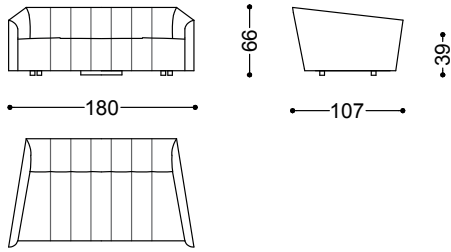

Musa sofa is available both in fabric or leather.

Sofa 2.5 seater 70.9"

180x107x66 cm - 70.9x42.1x26"

Sofa 3 seater 86.6"

220x107x66 cm - 86.6x42.1x26"

Sofa 3.5 seater 102.4"

260x107x66 cm - 102.4x42.1x26"

Sofa 128.3" (n.2 Terminal unit with 1 arm left/right 64.2")

326x107x66 cm - 128.3x42.1x26"

Terminal unit with 1 arm left/right 48.4"

123x107x66 cm - 48.4x42.1x26"

Terminal unit with 1 arm left/right 64.2"

163x107x66 cm - 64.2x42.1x26"

Terminal unit with 1 arm left/right 79.9"

203x107x66 cm - 79.9x42.1x26"

Terminal unit with 1 arm left/right 95.7"

243x107x66 cm - 95.7x42.1x26"

Central unit 31.5"

80x102x66 cm - 31.5x40.2x26"

Central unit 47.2"

120x102x66 cm - 47.2x40.2x26"

Corner

305x305x66 cm - 120.1x120.1x26"