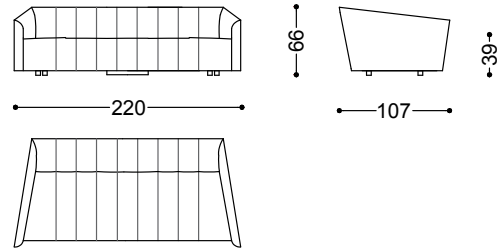

Sofa 3 seater 86.6"

220x107x66 cm - 86.6x42.1x26"