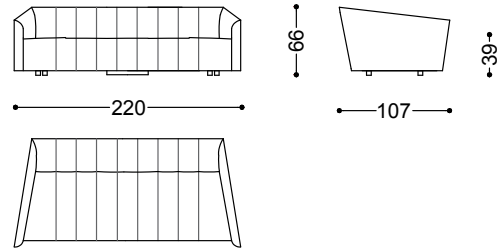

Musa sofa is available both in fabric or leather.

Sofa 2.5 seater 70.9"

180x107x66 cm - 70.9x42.1x26"

Sofa 3 seater 86.6"

220x107x66 cm - 86.6x42.1x26"

Sofa 3.5 seater 102.4"

260x107x66 cm - 102.4x42.1x26"

Sofa 128.3" (n.2 Terminal unit with 1 arm left/right 64.2")

326x107x66 cm - 128.3x42.1x26"

Terminal unit with 1 arm left/right 48.4"

123x107x66 cm - 48.4x42.1x26"

Terminal unit with 1 arm left/right 64.2"

163x107x66 cm - 64.2x42.1x26"

Terminal unit with 1 arm left/right 79.9"

203x107x66 cm - 79.9x42.1x26"

Terminal unit with 1 arm left/right 95.7"

243x107x66 cm - 95.7x42.1x26"

Central unit 31.5"

80x102x66 cm - 31.5x40.2x26"

Central unit 47.2"

120x102x66 cm - 47.2x40.2x26"

Corner

305x305x66 cm - 120.1x120.1x26"