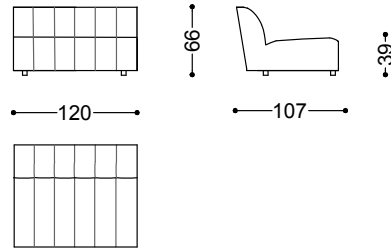

Sofa 128.3" (n.2 Terminal unit with 1 arm left/right 64.2")

326x107x66 cm - 128.3x42.1x26 in

Terminal unit with 1 arm left/right 48.4"

123x107x66 cm - 48.4x42.1x26 in

Terminal unit with 1 arm left/right 64.2"

163x107x66 cm - 64.2x42.1x26 in

Terminal unit with 1 arm left/right 79.9"

203x107x66 cm - 79.9x42.1x26 in

Terminal unit with 1 arm left/right 95.7"

243x107x66 cm - 95.7x42.1x26 in

Central unit 31.5"

80x102x66 cm - 31.5x40.2x26 in

Central unit 47.2"

120x102x66 cm - 47.2x40.2x26 in

Corner

102x102x66 cm - 40.2x40.2x26 in

Terminal unit with 1 arm left 64.2" + Central unit 47.2" + Corner + Terminal unit with 1 arm right 64.2"

385x265x66 cm - 151.6x104.3x26 in

Terminal unit with 1 arm left 79.9" + Corner +
Terminal unit with 1 arm right 79.9"

305x305x66 cm - 120.1x120.1x26 in