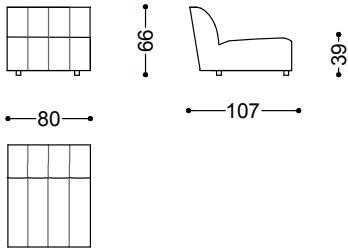

Central unit 31.5"

80x102x66 cm - 31.5x40.2x26"