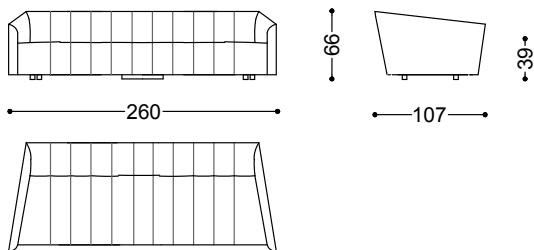

Musa does not follow the rules of your space: it inspires them.

Sofa 2.5 seater 70.9"

180x107x66 cm - 70.9x42.1x26 in

Sofa 3 seater 86.6"

220x107x66 cm - 86.6x42.1x26 in

Sofa 3.5 seater 102.4"

260x107x66 cm - 102.4x42.1x26 in

163x107x66 cm - 64.2x42.1x26 in

Terminal unit with 1 arm left/right 79.9"

203x107x66 cm - 79.9x42.1x26 in

Terminal unit with 1 arm left/right 95.7"

243x107x66 cm - 95.7x42.1x26 in

Central unit 31.5"

80x102x66 cm - 31.5x40.2x26 in

Central unit 47.2"

120x102x66 cm - 47.2x40.2x26 in

Corner

102x102x66 cm - 40.2x40.2x26 in

Terminal unit with 1 arm left 64.2" + Central unit 47.2" + Corner + Terminal unit with 1 arm right 64.2"

385x265x66 cm - 151.6x104.3x26 in

Terminal unit with 1 arm left 79.9" + Corner +
Terminal unit with 1 arm right 79.9"

305x305x66 cm - 120.1x120.1x26 in