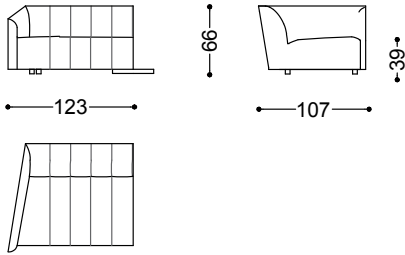

Musa does not follow the rules of your space: it inspires them.

Sofa 2.5 seater 70.9"

180x107x66 cm - 70.9x42.1x26 in

Sofa 3 seater 86.6"

220x107x66 cm - 86.6x42.1x26 in

Sofa 3.5 seater 102.4"

260x107x66 cm - 102.4x42.1x26 in

163x107x66 cm - 64.2x42.1x26 in

Terminal unit with 1 arm left/right 79.9"

203x107x66 cm - 79.9x42.1x26 in

Terminal unit with 1 arm left/right 95.7"

243x107x66 cm - 95.7x42.1x26 in

Central unit 31.5"

80x102x66 cm - 31.5x40.2x26 in

Central unit 47.2"

120x102x66 cm - 47.2x40.2x26 in

Corner

102x102x66 cm - 40.2x40.2x26 in

Terminal unit with 1 arm left 64.2" + Central unit 47.2" + Corner + Terminal unit with 1 arm right 64.2"

385x265x66 cm - 151.6x104.3x26 in

Terminal unit with 1 arm left 79.9" + Corner +
Terminal unit with 1 arm right 79.9"

305x305x66 cm - 120.1x120.1x26 in