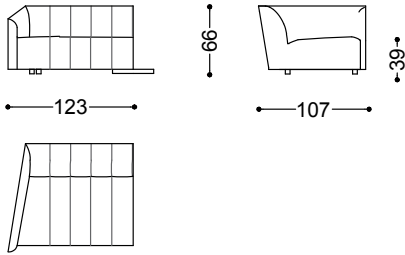

Musa sofa is available both in fabric or leather.

Sofa 2.5 seater 70.9"

180x107x66 cm - 70.9x42.1x26"

Sofa 3 seater 86.6"

220x107x66 cm - 86.6x42.1x26"

Sofa 3.5 seater 102.4"

260x107x66 cm - 102.4x42.1x26"

Sofa 128.3" (n.2 Terminal unit with 1 arm left/right 64.2")

326x107x66 cm - 128.3x42.1x26"

Terminal unit with 1 arm left/right 48.4"

123x107x66 cm - 48.4x42.1x26"

Terminal unit with 1 arm left/right 64.2"

163x107x66 cm - 64.2x42.1x26"

Terminal unit with 1 arm left/right 79.9"

203x107x66 cm - 79.9x42.1x26"

Terminal unit with 1 arm left/right 95.7"

243x107x66 cm - 95.7x42.1x26"

Central unit 31.5"

80x102x66 cm - 31.5x40.2x26"

Central unit 47.2"

120x102x66 cm - 47.2x40.2x26"

Corner

305x305x66 cm - 120.1x120.1x26"