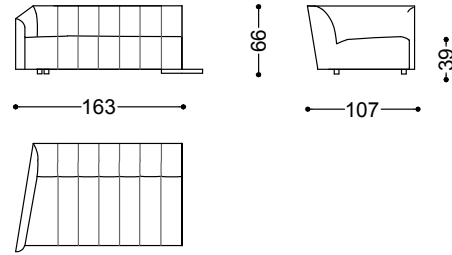

Terminal unit with 1 arm left/right 64.2"

163x107x66 cm - 64.2x42.1x26"