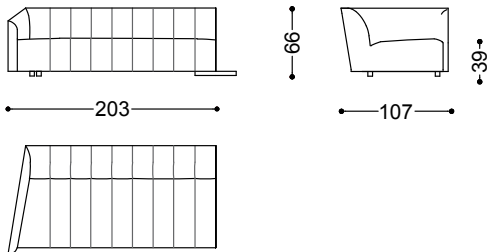

Musa does not follow the rules of your space: it inspires them.

Sofa 2.5 seater 70.9"

180x107x66 cm - 70.9x42.1x26 in

Sofa 3 seater 86.6"

220x107x66 cm - 86.6x42.1x26 in

Sofa 3.5 seater 102.4"

260x107x66 cm - 102.4x42.1x26 in

Sofa 128.3" (n.2 Terminal unit with 1 arm left/right 64.2")

326x107x66 cm - 128.3x42.1x26 in

Terminal unit with 1 arm left/right 48.4"

123x107x66 cm - 48.4x42.1x26 in

Terminal unit with 1 arm left/right 64.2"

163x107x66 cm - 64.2x42.1x26 in

Terminal unit with 1 arm left/right 79.9"

203x107x66 cm - 79.9x42.1x26 in

Terminal unit with 1 arm left/right 95.7"

243x107x66 cm - 95.7x42.1x26 in

Central unit 31.5"

80x102x66 cm - 31.5x40.2x26 in

Central unit 47.2"

120x102x66 cm - 47.2x40.2x26 in

Corner

102x102x66 cm - 40.2x40.2x26 in

Terminal unit with 1 arm left 64.2" + Central unit 47.2" + Corner + Terminal unit with 1 arm right 64.2"

385x265x66 cm - 151.6x104.3x26 in