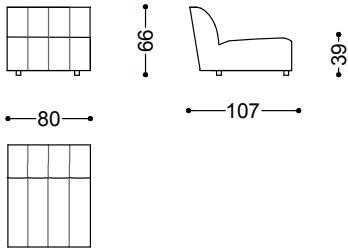

326x107x66 cm - 128.3x42.1x26"

Terminal unit with 1 arm left/right 48.4"

123x107x66 cm - 48.4x42.1x26"

Terminal unit with 1 arm left/right 64.2"

163x107x66 cm - 64.2x42.1x26"

Terminal unit with 1 arm left/right 79.9"

203x107x66 cm - 79.9x42.1x26"

Terminal unit with 1 arm left/right 95.7"

243x107x66 cm - 95.7x42.1x26"

Central unit 31.5"

80x102x66 cm - 31.5x40.2x26"

Central unit 47.2"

120x102x66 cm - 47.2x40.2x26"

Corner

102x102x66 cm - 40.2x40.2x26"

Terminal unit with 1 arm left 64.2" + Central unit 47.2" + Corner + Terminal unit with 1 arm right 64.2"

385x265x66 cm - 151.6x104.3x26"

Terminal unit with 1 arm left 79.9" + Corner +  
Terminal unit with 1 arm right 79.9"

305x305x66 cm - 120.1x120.1x26"