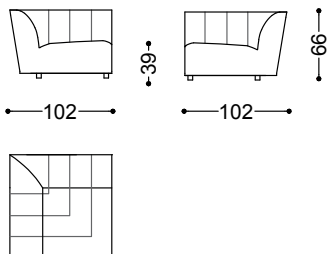

326x107x66 cm - 128.3x42.1x26"

Terminal unit with 1 arm left/right 48.4"

123x107x66 cm - 48.4x42.1x26"

Terminal unit with 1 arm left/right 64.2"

163x107x66 cm - 64.2x42.1x26"

Terminal unit with 1 arm left/right 79.9"

203x107x66 cm - 79.9x42.1x26"

Terminal unit with 1 arm left/right 95.7"

243x107x66 cm - 95.7x42.1x26"

Central unit 31.5"

80x102x66 cm - 31.5x40.2x26"

Central unit 47.2"

120x102x66 cm - 47.2x40.2x26"

Corner

102x102x66 cm - 40.2x40.2x26"

Terminal unit with 1 arm left 64.2" + Central unit 47.2" + Corner + Terminal unit with 1 arm right 64.2"

385x265x66 cm - 151.6x104.3x26"

Terminal unit with 1 arm left 79.9" + Corner +  
Terminal unit with 1 arm right 79.9"

305x305x66 cm - 120.1x120.1x26"