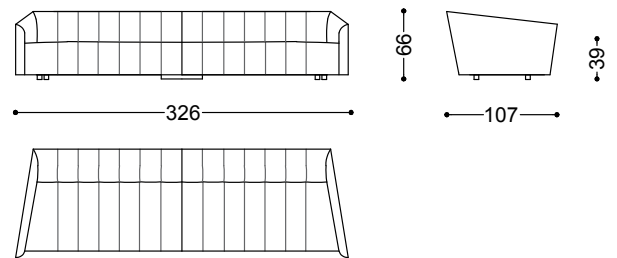

Musa does not follow the rules of your space: it inspires them.

Sofa 2.5 seater 70.9"

180x107x66 cm - 70.9x42.1x26 in

Sofa 3 seater 86.6"

220x107x66 cm - 86.6x42.1x26 in

Sofa 3.5 seater 102.4"

260x107x66 cm - 102.4x42.1x26 in

163x107x66 cm - 64.2x42.1x26 in

Terminal unit with 1 arm left/right 79.9"

203x107x66 cm - 79.9x42.1x26 in

Terminal unit with 1 arm left/right 95.7"

243x107x66 cm - 95.7x42.1x26 in

Central unit 31.5"

80x102x66 cm - 31.5x40.2x26 in

Central unit 47.2"

120x102x66 cm - 47.2x40.2x26 in

Corner

102x102x66 cm - 40.2x40.2x26 in

Terminal unit with 1 arm left 64.2" + Central unit 47.2" + Corner + Terminal unit with 1 arm right 64.2"

385x265x66 cm - 151.6x104.3x26 in

Terminal unit with 1 arm left 79.9" + Corner +
Terminal unit with 1 arm right 79.9"

305x305x66 cm - 120.1x120.1x26 in