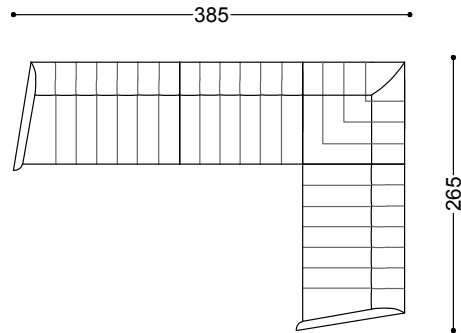

Musa does not follow the rules of your space: it inspires them.

Sofa 2.5 seater 70.9"

180x107x66 cm - 70.9x42.1x26 in

Sofa 3 seater 86.6"

220x107x66 cm - 86.6x42.1x26 in

Sofa 3.5 seater 102.4"

260x107x66 cm - 102.4x42.1x26 in

163x107x66 cm - 64.2x42.1x26 in

Terminal unit with 1 arm left/right 79.9"

203x107x66 cm - 79.9x42.1x26 in

Terminal unit with 1 arm left/right 95.7"

243x107x66 cm - 95.7x42.1x26 in

Central unit 31.5"

80x102x66 cm - 31.5x40.2x26 in

Central unit 47.2"

120x102x66 cm - 47.2x40.2x26 in

Corner

102x102x66 cm - 40.2x40.2x26 in

Terminal unit with 1 arm left 64.2" + Central unit 47.2" + Corner + Terminal unit with 1 arm right 64.2"

385x265x66 cm - 151.6x104.3x26 in

Terminal unit with 1 arm left 79.9" + Corner +
Terminal unit with 1 arm right 79.9"

305x305x66 cm - 120.1x120.1x26 in