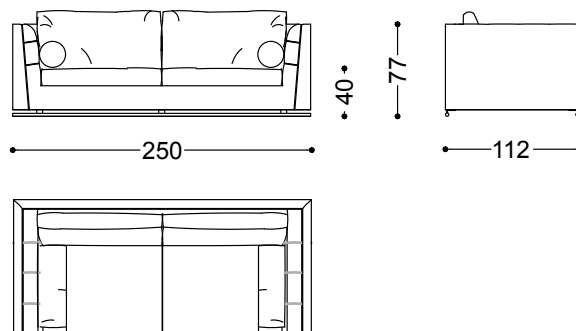

Armchair 47,2"

120x112x77 cm - 47.2x44.1x30.3 in

Sofa seater 78,7"

200x112x77 cm - 78.7x44.1x30.3 in

Sofa seater 88,6"

225x112x77 cm - 88.6x44.1x30.3 in

Sofa 3,5 seater 98,4"

250x112x77 cm - 98.4x44.1x30.3 in

Sofa 4 seater 108,3" (2 terminal units 54" left + right)

275x112x77 cm - 108.3x44.1x30.3 in

Pouf 44,1"x44,1"

112x112x40 cm - 44.1x44.1x15.7 in

Terminal unit with 1 arm left/right 53,9"

137x112x77 cm - 53.9x44.1x30.3 in

Terminal unit with 1 arm left/right 68,9"

175x112x77 cm - 68.9x44.1x30.3 in

Terminal unit with 1 arm left/right 78,7"  
200x112x77 cm - 78.7x44.1x30.3 in

Terminal unit with 1 arm left/right 88,6"  
225x112x77 cm - 88.6x44.1x30.3 in

Central unit 44,5"  
113x112x77 cm - 44.5x44.1x30.3 in

Corner 44,1"x44,1"  
112x112x77 cm - 44.1x44.1x30.3 in

Terminal unit with 1 left arm 78,7" + Corner 44,1" + Central unit with 44,5" + terminal unit with 1 arm right 78,7"  
312x312x77 cm - 122.8x122.8x30.3 in