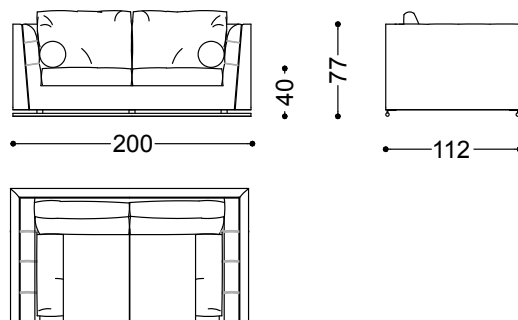

Armchair 47,2"

120x112x77 cm - 47.2x44.1x30.3 in

Sofa seater 78,7"

200x112x77 cm - 78.7x44.1x30.3 in

Sofa seater 88,6"

225x112x77 cm - 88.6x44.1x30.3 in

Sofa 3,5 seater 98,4"

250x112x77 cm - 98.4x44.1x30.3 in

Sofa 4 seater 108,3" (2 terminal units 54" left + right)

275x112x77 cm - 108.3x44.1x30.3 in

Pouf 44,1"x44,1"

112x112x40 cm - 44.1x44.1x15.7 in

Terminal unit with 1 arm left/right 53,9"

137x112x77 cm - 53.9x44.1x30.3 in

Terminal unit with 1 arm left/right 68,9"

175x112x77 cm - 68.9x44.1x30.3 in

Terminal unit with 1 arm left/right 78,7"  
200x112x77 cm - 78.7x44.1x30.3 in

Terminal unit with 1 arm left/right 88,6"  
225x112x77 cm - 88.6x44.1x30.3 in

Central unit 44,5"  
113x112x77 cm - 44.5x44.1x30.3 in

Corner 44,1"x44,1"  
112x112x77 cm - 44.1x44.1x30.3 in

Terminal unit with 1 left arm 78,7" + Corner 44,1" + Central unit with 44,5" + terminal unit with 1 arm right 78,7"  
312x312x77 cm - 122.8x122.8x30.3 in