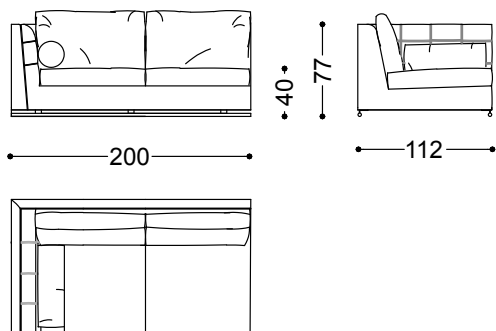

Armchair 47,2"

120x112x77 cm - 47.2x44.1x30.3 in

Sofa seater 78,7"

200x112x77 cm - 78.7x44.1x30.3 in

Sofa seater 88,6"

225x112x77 cm - 88.6x44.1x30.3 in

Sofa 3,5 seater 98,4"

250x112x77 cm - 98.4x44.1x30.3 in

Sofa 4 seater 108,3" (2 terminal units 54" left + right)

275x112x77 cm - 108.3x44.1x30.3 in

Pouf 44,1"x44,1"

112x112x40 cm - 44.1x44.1x15.7 in

Terminal unit with 1 arm left/right 53,9"

137x112x77 cm - 53.9x44.1x30.3 in

Terminal unit with 1 arm left/right 68,9"

175x112x77 cm - 68.9x44.1x30.3 in

Terminal unit with 1 arm left/right 78,7"  
200x112x77 cm - 78.7x44.1x30.3 in

Terminal unit with 1 arm left/right 88,6"  
225x112x77 cm - 88.6x44.1x30.3 in

Central unit 44,5"  
113x112x77 cm - 44.5x44.1x30.3 in

Corner 44,1"x44,1"  
112x112x77 cm - 44.1x44.1x30.3 in

Terminal unit with 1 left arm 78,7" + Corner 44,1" + Central unit with 44,5" + terminal unit with 1 arm right 78,7"  
312x312x77 cm - 122.8x122.8x30.3 in