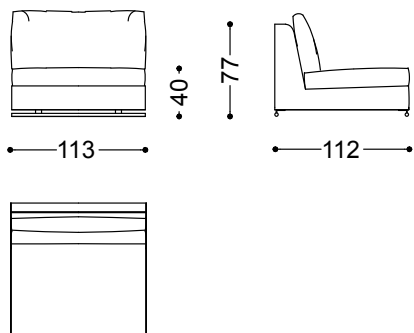

Sofa 4 seater 108,3" (2 terminal units 54" left + right)

275x112x77 cm - 108.3x44.1x30.3 in

Pouf 44,1"x44,1"

112x112x40 cm - 44.1x44.1x15.7 in

Terminal unit with 1 arm left/right 53,9"

137x112x77 cm - 53.9x44.1x30.3 in

Terminal unit with 1 arm left/right 68,9"

175x112x77 cm - 68.9x44.1x30.3 in

Terminal unit with 1 arm left/right 78,7"  
200x112x77 cm - 78.7x44.1x30.3 in

Terminal unit with 1 arm left/right 88,6"  
225x112x77 cm - 88.6x44.1x30.3 in

Central unit 44,5"  
113x112x77 cm - 44.5x44.1x30.3 in

Corner 44,1"x44,1"  
112x112x77 cm - 44.1x44.1x30.3 in

Terminal unit with 1 left arm 78,7" + Corner 44,1" + Central unit with 44,5" + terminal unit with 1 arm right 78,7"  
312x312x77 cm - 122.8x122.8x30.3 in

Terminal unit with 1 left arm 88,6" + Pouf 44,1"x44,1"  
337x115x77 cm - 132.7x45.3x30.3 in