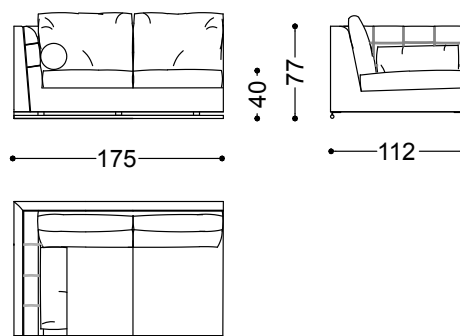

Get Back is available in both fabric and leather upholstery.

Armchair 47,2"

120x112x77 cm - 47.2x44.1x30.3"

Sofa seater 78,7"

200x112x77 cm - 78.7x44.1x30.3"

Sofa seater 88,6"

225x112x77 cm - 88.6x44.1x30.3"

Sofa 3,5 seater 98,4"

250x112x77 cm - 98.4x44.1x30.3"

Sofa 4 seater 108,3" (2 terminal units 54" left + right)

275x112x77 cm - 108.3x44.1x30.3"

Pouf 44,1"x44,1"

112x112x40 cm - 44.1x44.1x15.7"

Terminal unit with 1 arm left/right 53,9"

137x112x77 cm - 53.9x44.1x30.3"

Terminal unit with 1 arm left/right 68,9"

175x112x77 cm - 68.9x44.1x30.3"

Terminal unit with 1 arm left/right 78,7"
200x112x77 cm - 78.7x44.1x30.3"

Terminal unit with 1 arm left/right 88,6"
225x112x77 cm - 88.6x44.1x30.3"

Central unit 44,5"
113x112x77 cm - 44.5x44.1x30.3"

Corner 44,1"x44,1"
112x112x77 cm - 44.1x44.1x30.3"

Terminal unit with 1 left arm 78,7" + Corner 44,1" + Central unit with 44,5" + terminal unit with 1 arm right 78,7"
312x312x77 cm - 122.8x122.8x30.3"