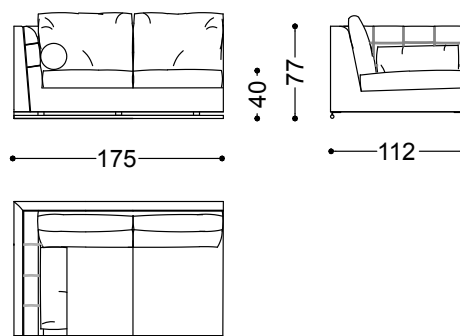

Armchair 47,2"

120x112x77 cm - 47.2x44.1x30.3 in

Sofa seater 78,7"

200x112x77 cm - 78.7x44.1x30.3 in

Sofa seater 88,6"

225x112x77 cm - 88.6x44.1x30.3 in

Sofa 3,5 seater 98,4"

250x112x77 cm - 98.4x44.1x30.3 in

Sofa 4 seater 108,3" (2 terminal units 54" left + right)

275x112x77 cm - 108.3x44.1x30.3 in

Pouf 44,1"x44,1"

112x112x40 cm - 44.1x44.1x15.7 in

Terminal unit with 1 arm left/right 53,9"

137x112x77 cm - 53.9x44.1x30.3 in

Terminal unit with 1 arm left/right 68,9"

175x112x77 cm - 68.9x44.1x30.3 in

Terminal unit with 1 arm left/right 78,7"  
200x112x77 cm - 78.7x44.1x30.3 in

Terminal unit with 1 arm left/right 88,6"  
225x112x77 cm - 88.6x44.1x30.3 in

Central unit 44,5"  
113x112x77 cm - 44.5x44.1x30.3 in

Corner 44,1"x44,1"  
112x112x77 cm - 44.1x44.1x30.3 in

Terminal unit with 1 left arm 78,7" + Corner 44,1" + Central unit with 44,5" + terminal unit with 1 arm right 78,7"  
312x312x77 cm - 122.8x122.8x30.3 in