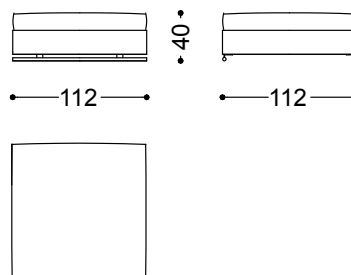

Armchair 47,2"

120x112x77 cm - 47.2x44.1x30.3 in

Sofa seater 78,7"

200x112x77 cm - 78.7x44.1x30.3 in

Sofa seater 88,6"

225x112x77 cm - 88.6x44.1x30.3 in

Sofa 3,5 seater 98,4"

250x112x77 cm - 98.4x44.1x30.3 in

Sofa 4 seater 108,3" (2 terminal units 54" left + right)

275x112x77 cm - 108.3x44.1x30.3 in

Pouf 44,1"x44,1"

112x112x40 cm - 44.1x44.1x15.7 in

Terminal unit with 1 arm left/right 53,9"

137x112x77 cm - 53.9x44.1x30.3 in

Terminal unit with 1 arm left/right 68,9"

175x112x77 cm - 68.9x44.1x30.3 in

Terminal unit with 1 arm left/right 78,7"  
200x112x77 cm - 78.7x44.1x30.3 in

Terminal unit with 1 arm left/right 88,6"  
225x112x77 cm - 88.6x44.1x30.3 in

Central unit 44,5"  
113x112x77 cm - 44.5x44.1x30.3 in

Corner 44,1"x44,1"  
112x112x77 cm - 44.1x44.1x30.3 in

Terminal unit with 1 left arm 78,7" + Corner 44,1" + Central unit with 44,5" + terminal unit with 1 arm right 78,7"  
312x312x77 cm - 122.8x122.8x30.3 in