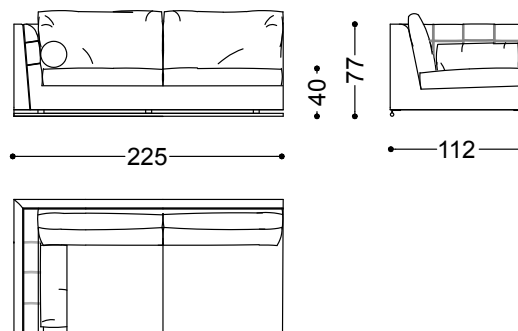

Sofa 3,5 seater 98,4"

250x112x77 cm - 98.4x44.1x30.3"

Sofa 4 seater 108,3" (2 terminal units 54" left + right)

275x112x77 cm - 108.3x44.1x30.3"

Pouf 44,1"x44,1"

112x112x40 cm - 44.1x44.1x15.7"

Terminal unit with 1 arm left/right 53,9"

137x112x77 cm - 53.9x44.1x30.3"

Terminal unit with 1 arm left/right 68,9"

175x112x77 cm - 68.9x44.1x30.3"

Terminal unit with 1 arm left/right 78,7"
200x112x77 cm - 78.7x44.1x30.3"

Terminal unit with 1 arm left/right 88,6"
225x112x77 cm - 88.6x44.1x30.3"

Central unit 44,5"
113x112x77 cm - 44.5x44.1x30.3"

Corner 44,1"x44,1"
112x112x77 cm - 44.1x44.1x30.3"

Terminal unit with 1 left arm 78,7" + Corner 44,1" + Central unit with 44,5" + terminal unit with 1 arm right 78,7"
312x312x77 cm - 122.8x122.8x30.3"

Terminal unit with 1 left arm 88,6" + Pouf 44,1"x44,1"
337x115x77 cm - 132.7x45.3x30.3"