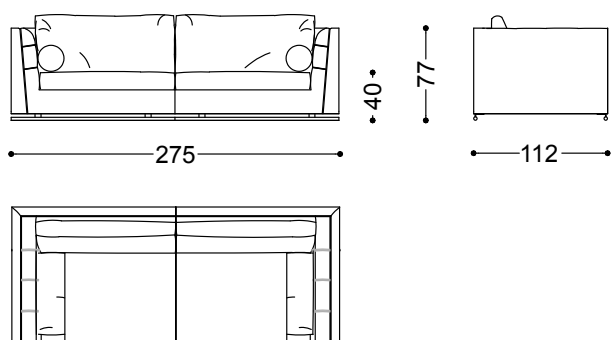

Get Back is available in both fabric and leather upholstery.

Armchair 47,2"

120x112x77 cm - 47.2x44.1x30.3"

Sofa seater 78,7"

200x112x77 cm - 78.7x44.1x30.3"

Sofa seater 88,6"

225x112x77 cm - 88.6x44.1x30.3"

Sofa 3,5 seater 98,4"

250x112x77 cm - 98.4x44.1x30.3"

Sofa 4 seater 108,3" (2 terminal units 54" left + right)

275x112x77 cm - 108.3x44.1x30.3"

Pouf 44,1"x44,1"

112x112x40 cm - 44.1x44.1x15.7"

Terminal unit with 1 arm left/right 53,9"

137x112x77 cm - 53.9x44.1x30.3"

Terminal unit with 1 arm left/right 68,9"

175x112x77 cm - 68.9x44.1x30.3"

Terminal unit with 1 arm left/right 78,7"
200x112x77 cm - 78.7x44.1x30.3"

Terminal unit with 1 arm left/right 88,6"
225x112x77 cm - 88.6x44.1x30.3"

Central unit 44,5"
113x112x77 cm - 44.5x44.1x30.3"

Corner 44,1"x44,1"
112x112x77 cm - 44.1x44.1x30.3"

Terminal unit with 1 left arm 78,7" + Corner 44,1" + Central unit with 44,5" + terminal unit with 1 arm right 78,7"
312x312x77 cm - 122.8x122.8x30.3"