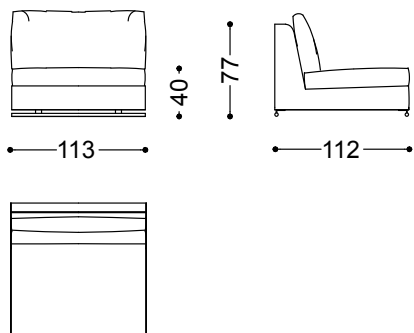

Sofa 3,5 seater 98,4"

250x112x77 cm - 98.4x44.1x30.3"

Sofa 4 seater 108,3" (2 terminal units 54" left + right)

275x112x77 cm - 108.3x44.1x30.3"

Pouf 44,1"x44,1"

112x112x40 cm - 44.1x44.1x15.7"

Terminal unit with 1 arm left/right 53,9"

137x112x77 cm - 53.9x44.1x30.3"

Terminal unit with 1 arm left/right 68,9"

175x112x77 cm - 68.9x44.1x30.3"

Terminal unit with 1 arm left/right 78,7"
200x112x77 cm - 78.7x44.1x30.3"

Terminal unit with 1 arm left/right 88,6"
225x112x77 cm - 88.6x44.1x30.3"

Central unit 44,5"
113x112x77 cm - 44.5x44.1x30.3"

Corner 44,1"x44,1"
112x112x77 cm - 44.1x44.1x30.3"

Terminal unit with 1 left arm 78,7" + Corner 44,1" + Central unit with 44,5" + terminal unit with 1 arm right 78,7"
312x312x77 cm - 122.8x122.8x30.3"

Terminal unit with 1 left arm 88,6" + Pouf 44,1"x44,1"
337x115x77 cm - 132.7x45.3x30.3"