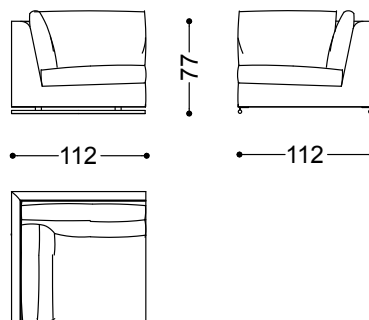

Sofa 3,5 seater 98,4"

250x112x77 cm - 98.4x44.1x30.3"

Sofa 4 seater 108,3" (2 terminal units 54" left + right)

275x112x77 cm - 108.3x44.1x30.3"

Pouf 44,1"x44,1"

112x112x40 cm - 44.1x44.1x15.7"

Terminal unit with 1 arm left/right 53,9"

137x112x77 cm - 53.9x44.1x30.3"

Terminal unit with 1 arm left/right 68,9"

175x112x77 cm - 68.9x44.1x30.3"

Terminal unit with 1 arm left/right 78,7"
200x112x77 cm - 78.7x44.1x30.3"

Terminal unit with 1 arm left/right 88,6"
225x112x77 cm - 88.6x44.1x30.3"

Central unit 44,5"
113x112x77 cm - 44.5x44.1x30.3"

Corner 44,1"x44,1"
112x112x77 cm - 44.1x44.1x30.3"

Terminal unit with 1 left arm 78,7" + Corner 44,1" + Central unit with 44,5" + terminal unit with 1 arm right 78,7"
312x312x77 cm - 122.8x122.8x30.3"

Terminal unit with 1 left arm 88,6" + Pouf 44,1"x44,1"
337x115x77 cm - 132.7x45.3x30.3"