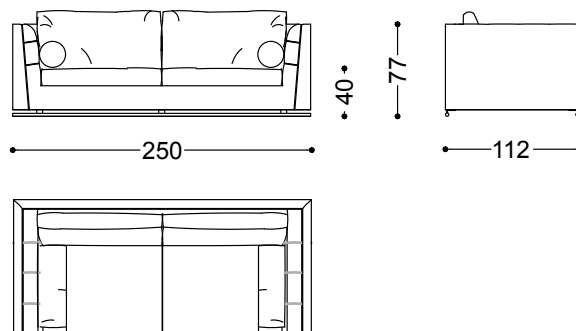

Get Back is available in both fabric and leather upholstery.

Armchair 47,2"

120x112x77 cm - 47.2x44.1x30.3"

Sofa seater 78,7"

200x112x77 cm - 78.7x44.1x30.3"

Sofa seater 88,6"

225x112x77 cm - 88.6x44.1x30.3"

Sofa 3,5 seater 98,4"

250x112x77 cm - 98.4x44.1x30.3"

Sofa 4 seater 108,3" (2 terminal units 54" left + right)

275x112x77 cm - 108.3x44.1x30.3"

Pouf 44,1"x44,1"

112x112x40 cm - 44.1x44.1x15.7"

Terminal unit with 1 arm left/right 53,9"

137x112x77 cm - 53.9x44.1x30.3"

Terminal unit with 1 arm left/right 68,9"

175x112x77 cm - 68.9x44.1x30.3"

Terminal unit with 1 arm left/right 78,7"
200x112x77 cm - 78.7x44.1x30.3"

Terminal unit with 1 arm left/right 88,6"
225x112x77 cm - 88.6x44.1x30.3"

Central unit 44,5"
113x112x77 cm - 44.5x44.1x30.3"

Corner 44,1"x44,1"
112x112x77 cm - 44.1x44.1x30.3"

Terminal unit with 1 left arm 78,7" + Corner 44,1" + Central unit with 44,5" + terminal unit with 1 arm right 78,7"
312x312x77 cm - 122.8x122.8x30.3"