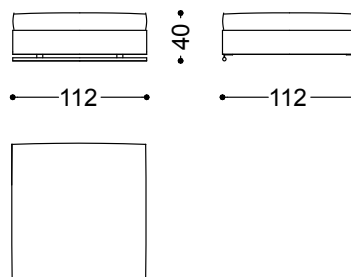

Get Back is available in both fabric and leather upholstery.

Armchair 47,2"

120x112x77 cm - 47.2x44.1x30.3"

Sofa seater 78,7"

200x112x77 cm - 78.7x44.1x30.3"

Sofa seater 88,6"

225x112x77 cm - 88.6x44.1x30.3"

Sofa 3,5 seater 98,4"

250x112x77 cm - 98.4x44.1x30.3"

Sofa 4 seater 108,3" (2 terminal units 54" left + right)

275x112x77 cm - 108.3x44.1x30.3"

Pouf 44,1"x44,1"

112x112x40 cm - 44.1x44.1x15.7"

Terminal unit with 1 arm left/right 53,9"

137x112x77 cm - 53.9x44.1x30.3"

Terminal unit with 1 arm left/right 68,9"

175x112x77 cm - 68.9x44.1x30.3"

Terminal unit with 1 arm left/right 78,7"
200x112x77 cm - 78.7x44.1x30.3"

Terminal unit with 1 arm left/right 88,6"
225x112x77 cm - 88.6x44.1x30.3"

Central unit 44,5"
113x112x77 cm - 44.5x44.1x30.3"

Corner 44,1"x44,1"
112x112x77 cm - 44.1x44.1x30.3"

Terminal unit with 1 left arm 78,7" + Corner 44,1" + Central unit with 44,5" + terminal unit with 1 arm right 78,7"
312x312x77 cm - 122.8x122.8x30.3"