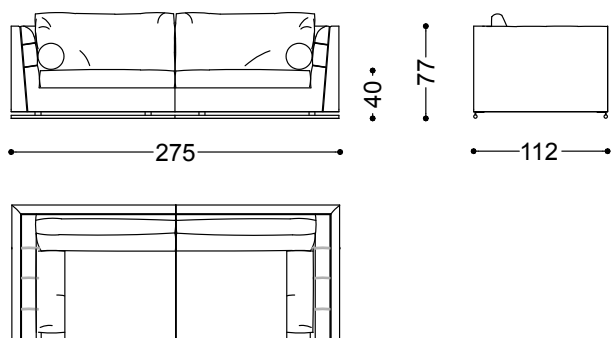

Armchair 47,2"

120x112x77 cm - 47.2x44.1x30.3 in

Sofa seater 78,7"

200x112x77 cm - 78.7x44.1x30.3 in

Sofa seater 88,6"

225x112x77 cm - 88.6x44.1x30.3 in

Sofa 3,5 seater 98,4"

250x112x77 cm - 98.4x44.1x30.3 in

Sofa 4 seater 108,3" (2 terminal units 54" left + right)

275x112x77 cm - 108.3x44.1x30.3 in

Pouf 44,1"x44,1"

112x112x40 cm - 44.1x44.1x15.7 in

Terminal unit with 1 arm left/right 53,9"

137x112x77 cm - 53.9x44.1x30.3 in

Terminal unit with 1 arm left/right 68,9"

175x112x77 cm - 68.9x44.1x30.3 in

Terminal unit with 1 arm left/right 78,7"  
200x112x77 cm - 78.7x44.1x30.3 in

Terminal unit with 1 arm left/right 88,6"  
225x112x77 cm - 88.6x44.1x30.3 in

Central unit 44,5"  
113x112x77 cm - 44.5x44.1x30.3 in

Corner 44,1"x44,1"  
112x112x77 cm - 44.1x44.1x30.3 in

Terminal unit with 1 left arm 78,7" + Corner 44,1" + Central unit with 44,5" + terminal unit with 1 arm right 78,7"  
312x312x77 cm - 122.8x122.8x30.3 in