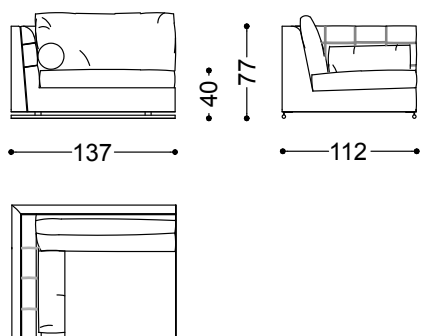

Get Back is available in both fabric and leather upholstery.

Armchair 47,2"

120x112x77 cm - 47.2x44.1x30.3"

Sofa seater 78,7"

200x112x77 cm - 78.7x44.1x30.3"

Sofa seater 88,6"

225x112x77 cm - 88.6x44.1x30.3"

Sofa 3,5 seater 98,4"

250x112x77 cm - 98.4x44.1x30.3"

Sofa 4 seater 108,3" (2 terminal units 54" left + right)

275x112x77 cm - 108.3x44.1x30.3"

Pouf 44,1"x44,1"

112x112x40 cm - 44.1x44.1x15.7"

Terminal unit with 1 arm left/right 53,9"

137x112x77 cm - 53.9x44.1x30.3"

Terminal unit with 1 arm left/right 68,9"

175x112x77 cm - 68.9x44.1x30.3"

Terminal unit with 1 arm left/right 78,7"
200x112x77 cm - 78.7x44.1x30.3"

Terminal unit with 1 arm left/right 88,6"
225x112x77 cm - 88.6x44.1x30.3"

Central unit 44,5"
113x112x77 cm - 44.5x44.1x30.3"

Corner 44,1"x44,1"
112x112x77 cm - 44.1x44.1x30.3"

Terminal unit with 1 left arm 78,7" + Corner 44,1" + Central unit with 44,5" + terminal unit with 1 arm right 78,7"
312x312x77 cm - 122.8x122.8x30.3"