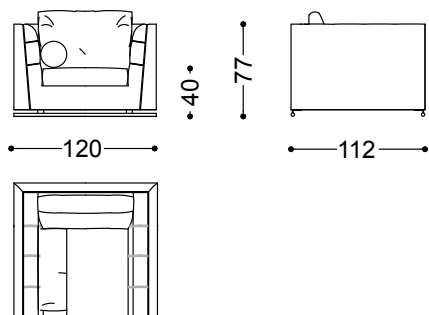

Armchair 47,2"

120x112x77 cm - 47.2x44.1x30.3 in