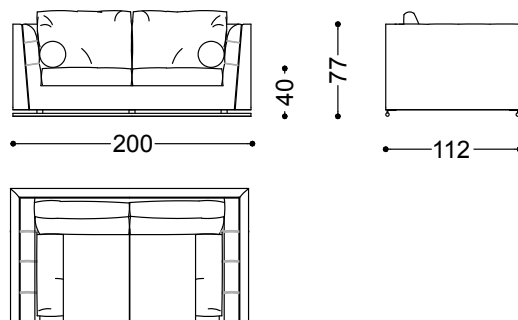

Sofa seater 78,7"

200x112x77 cm - 78.7x44.1x30.3 in