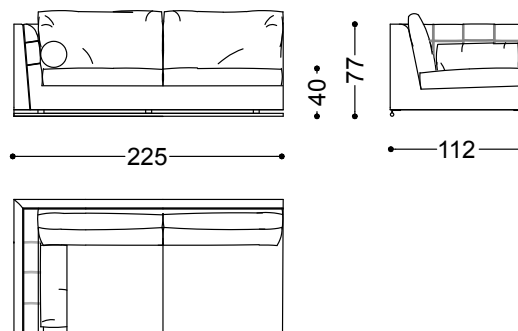

Armchair 47,2"

120x112x77 cm - 47.2x44.1x30.3 in

Sofa seater 78,7"

200x112x77 cm - 78.7x44.1x30.3 in

Sofa seater 88,6"

225x112x77 cm - 88.6x44.1x30.3 in

Sofa 3,5 seater 98,4"

250x112x77 cm - 98.4x44.1x30.3 in

Sofa 4 seater 108,3" (2 terminal units 54" left + right)

275x112x77 cm - 108.3x44.1x30.3 in

Pouf 44,1"x44,1"

112x112x40 cm - 44.1x44.1x15.7 in

Terminal unit with 1 arm left/right 53,9"

137x112x77 cm - 53.9x44.1x30.3 in

Terminal unit with 1 arm left/right 68,9"

175x112x77 cm - 68.9x44.1x30.3 in

Terminal unit with 1 arm left/right 78,7"  
200x112x77 cm - 78.7x44.1x30.3 in

Terminal unit with 1 arm left/right 88,6"  
225x112x77 cm - 88.6x44.1x30.3 in

Central unit 44,5"  
113x112x77 cm - 44.5x44.1x30.3 in

Corner 44,1"x44,1"  
112x112x77 cm - 44.1x44.1x30.3 in

Terminal unit with 1 left arm 78,7" + Corner 44,1" + Central unit with 44,5" + terminal unit with 1 arm right 78,7"  
312x312x77 cm - 122.8x122.8x30.3 in