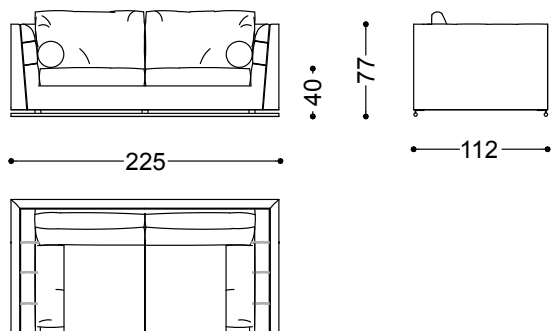

Sofa seater 88,6"

225x112x77 cm - 88.6x44.1x30.3 in