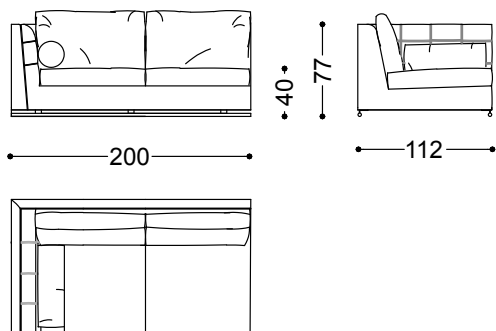

Sofa 3,5 seater 98,4"

250x112x77 cm - 98.4x44.1x30.3"

Sofa 4 seater 108,3" (2 terminal units 54" left + right)

275x112x77 cm - 108.3x44.1x30.3"

Pouf 44,1"x44,1"

112x112x40 cm - 44.1x44.1x15.7"

Terminal unit with 1 arm left/right 53,9"

137x112x77 cm - 53.9x44.1x30.3"

Terminal unit with 1 arm left/right 68,9"

175x112x77 cm - 68.9x44.1x30.3"

Terminal unit with 1 arm left/right 78,7"
200x112x77 cm - 78.7x44.1x30.3"

Terminal unit with 1 arm left/right 88,6"
225x112x77 cm - 88.6x44.1x30.3"

Central unit 44,5"
113x112x77 cm - 44.5x44.1x30.3"

Corner 44,1"x44,1"
112x112x77 cm - 44.1x44.1x30.3"

Terminal unit with 1 left arm 78,7" + Corner 44,1" + Central unit with 44,5" + terminal unit with 1 arm right 78,7"
312x312x77 cm - 122.8x122.8x30.3"

Terminal unit with 1 left arm 88,6" + Pouf 44,1"x44,1"
337x115x77 cm - 132.7x45.3x30.3"