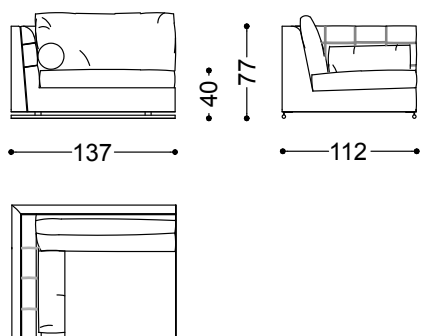

Armchair 47,2"

120x112x77 cm - 47.2x44.1x30.3 in

Sofa seater 78,7"

200x112x77 cm - 78.7x44.1x30.3 in

Sofa seater 88,6"

225x112x77 cm - 88.6x44.1x30.3 in

Sofa 3,5 seater 98,4"

250x112x77 cm - 98.4x44.1x30.3 in

Sofa 4 seater 108,3" (2 terminal units 54" left + right)

275x112x77 cm - 108.3x44.1x30.3 in

Pouf 44,1"x44,1"

112x112x40 cm - 44.1x44.1x15.7 in

Terminal unit with 1 arm left/right 53,9"

137x112x77 cm - 53.9x44.1x30.3 in

Terminal unit with 1 arm left/right 68,9"

175x112x77 cm - 68.9x44.1x30.3 in

Terminal unit with 1 arm left/right 78,7"  
200x112x77 cm - 78.7x44.1x30.3 in

Terminal unit with 1 arm left/right 88,6"  
225x112x77 cm - 88.6x44.1x30.3 in

Central unit 44,5"  
113x112x77 cm - 44.5x44.1x30.3 in

Corner 44,1"x44,1"  
112x112x77 cm - 44.1x44.1x30.3 in

Terminal unit with 1 left arm 78,7" + Corner 44,1" + Central unit with 44,5" + terminal unit with 1 arm right 78,7"  
312x312x77 cm - 122.8x122.8x30.3 in