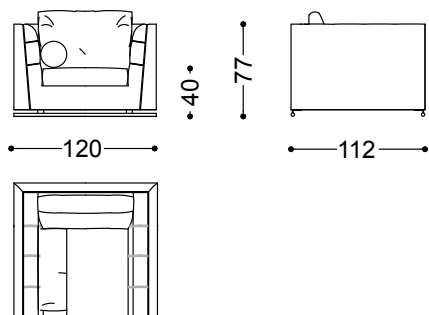

Armchair 47,2"

120x112x77 cm - 47.2x44.1x30.3 in

Sofa seater 78,7"

200x112x77 cm - 78.7x44.1x30.3 in

Sofa seater 88,6"

225x112x77 cm - 88.6x44.1x30.3 in

Sofa 3,5 seater 98,4"

250x112x77 cm - 98.4x44.1x30.3 in

Sofa 4 seater 108,3" (2 terminal units 54" left + right)

275x112x77 cm - 108.3x44.1x30.3 in

Pouf 44,1"x44,1"

112x112x40 cm - 44.1x44.1x15.7 in

Terminal unit with 1 arm left/right 53,9"

137x112x77 cm - 53.9x44.1x30.3 in

Terminal unit with 1 arm left/right 68,9"

175x112x77 cm - 68.9x44.1x30.3 in

Terminal unit with 1 arm left/right 78,7"  
200x112x77 cm - 78.7x44.1x30.3 in

Terminal unit with 1 arm left/right 88,6"  
225x112x77 cm - 88.6x44.1x30.3 in

Central unit 44,5"  
113x112x77 cm - 44.5x44.1x30.3 in

Corner 44,1"x44,1"  
112x112x77 cm - 44.1x44.1x30.3 in

Terminal unit with 1 left arm 78,7" + Corner 44,1" + Central unit with 44,5" + terminal unit with 1 arm right 78,7"  
312x312x77 cm - 122.8x122.8x30.3 in