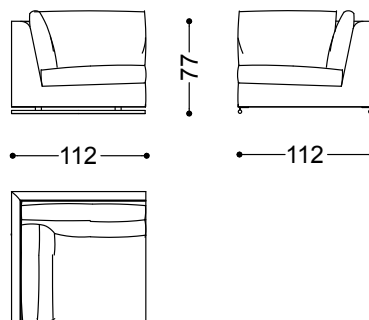

Armchair 47,2"

120x112x77 cm - 47.2x44.1x30.3 in

Sofa seater 78,7"

200x112x77 cm - 78.7x44.1x30.3 in

Sofa seater 88,6"

225x112x77 cm - 88.6x44.1x30.3 in

Sofa 3,5 seater 98,4"

250x112x77 cm - 98.4x44.1x30.3 in

Sofa 4 seater 108,3" (2 terminal units 54" left + right)

275x112x77 cm - 108.3x44.1x30.3 in

Pouf 44,1"x44,1"

112x112x40 cm - 44.1x44.1x15.7 in

Terminal unit with 1 arm left/right 53,9"

137x112x77 cm - 53.9x44.1x30.3 in

Terminal unit with 1 arm left/right 68,9"

175x112x77 cm - 68.9x44.1x30.3 in

Terminal unit with 1 arm left/right 78,7"  
200x112x77 cm - 78.7x44.1x30.3 in

Terminal unit with 1 arm left/right 88,6"  
225x112x77 cm - 88.6x44.1x30.3 in

Central unit 44,5"  
113x112x77 cm - 44.5x44.1x30.3 in

Corner 44,1"x44,1"  
112x112x77 cm - 44.1x44.1x30.3 in

Terminal unit with 1 left arm 78,7" + Corner 44,1" + Central unit with 44,5" + terminal unit with 1 arm right 78,7"  
312x312x77 cm - 122.8x122.8x30.3 in