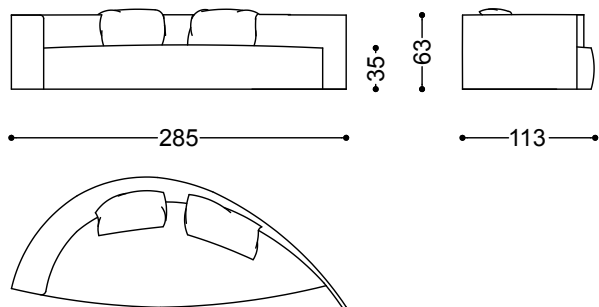

The structure is crafted from steel, solid wood, and plywood, featuring an elastic webbing suspension system and padding in non-deformable polyurethane foam. The backrest is upholstered in polyester fiber, while the seat is padded with virgin goose down to ensure an inviting and comfortable seating experience.

Love Affair is available in both fabric and leather upholstery.

Sofa right/left 112,2"

285x113x63 cm - 112.2x44.5x24.8"

Box cushion 23,6" x 23,6"

60x60 cm - 23.6x23.6"

Box cushion 35,4"x23,6"

90x60 cm - 35.4x23.6"