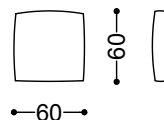

Love Affair is available in both fabric and leather upholstery.

Sofa right/left 112,2"

285x113x63 cm - 112.2x44.5x24.8"

Box cushion 23,6" x 23,6"

60x60 cm - 23.6x23.6"

Box cushion 35,4"x23,6"

90x60 cm - 35.4x23.6"