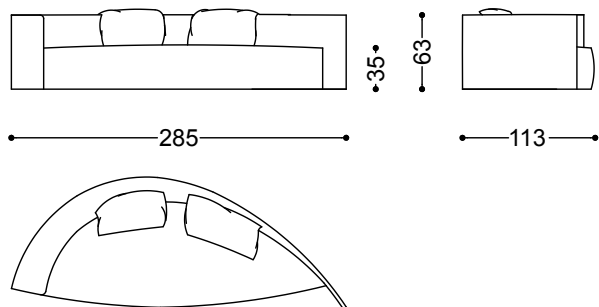

LOVE AFFAIR is a spark of love at first sight transformed into design.

Sofa right/left 112,2"

285x113x63 cm - 112.2x44.5x24.8 in

Box cushion 23,6" x 23,6"

60x60 cm - 23.6x23.6 in

Box cushion 35,4"x23,6"

90x60 cm - 35.4x23.6 in