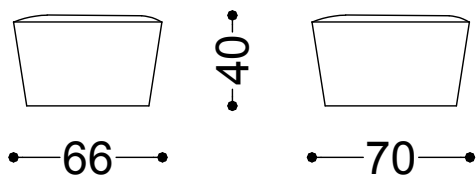

Like water-smoothed pebbles, the Sassi pieces create a captivating mosaic of varied shapes and shades.

Large pouff 26"x27,6"

66x70x40 cm - 26x27.6x15.7 in

Long pouff 28,6"x22,4"

98x57x30 cm - 38.6x22.4x11.8 in

Small pouff 24,8"x24,8"

63x63x35 cm - 24.8x24.8x13.8 in