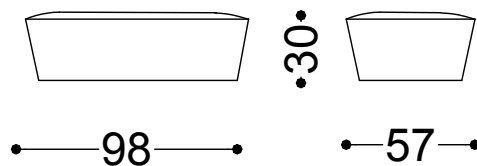

Like water-smoothed pebbles, the Sassi pieces create a captivating mosaic of varied shapes and shades.

Large pouff 26"x27,6"

66x70x40 cm - 26x27.6x15.7 in

Long pouff 28,6"x22,4"

98x57x30 cm - 38.6x22.4x11.8 in

Small pouff 24,8"x24,8"

63x63x35 cm - 24.8x24.8x13.8 in