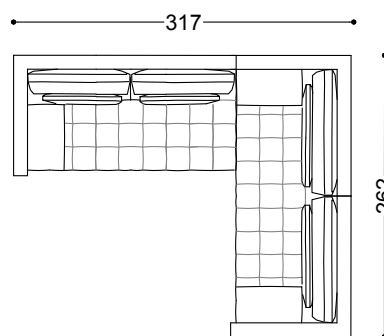

142x112x74 cm - 55.9x44.1x29.1"

Terminal unit 3 seater left/right 80.7"

205x112x74 cm - 80.7x44.1x29.1"

Terminal unit 3.5 seater left/right 89.4"

227x112x74 cm - 89.4x44.1x29.1"

Dormeuse right/left 107.5"  
107x273x74 cm - 42.1x107.5x29.1"

Terminal unit curved left/right 61.8"  
157x120x74 cm - 61.8x47.2x29.1"

Central unit curved 45.3"  
115x108x74 cm - 45.3x42.5x29.1"

Bench 79.9"  
203x75x41 cm - 79.9x29.5x16.1"

Terminal unit curved left 61.8" + Terminal unit curved right 61.8"

310x133x74 cm - 122x52.4x29.1"

Terminal unit curved left/right 79.9"

203x122x74 cm - 79.9x48x29.1"

Terminal unit 3.5 seater left 89.4" + Dormeuse right 107.5"

334x273x74 cm - 131.5x107.5x29.1"

Terminal unit 3 seater left 80.7" + Sofa 3.5 seater 103.2"

317x262x74 cm - 124.8x103.1x29.1"

Terminal unit curved left 79.9" + Central unit curved 45.3" + Terminal unit curved right 79.9"

487x175x74 cm - 191.7x68.9x29.1"