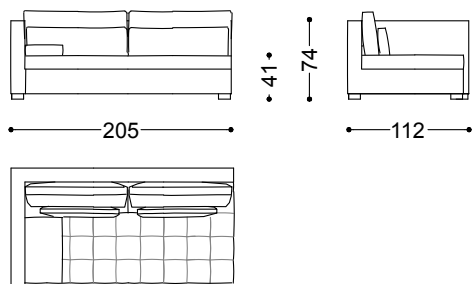

Sofa 3 seater 94.5"

240x112x74 cm - 94.5x44.1x29.1 in

Sofa 3.5 seater 103.1"

262x112x74 cm - 103.1x44.1x29.1 in

Sofa 4 seater 111.8" (2 terminal units 55.9" left +right)

284x112x74 cm - 111.8x44.1x29.1 in

Terminal unit 2 seater left/right 55.9"

142x112x74 cm - 55.9x44.1x29.1 in

Terminal unit 3 seater left/right 80.7"

205x112x74 cm - 80.7x44.1x29.1 in

Terminal unit 3.5 seater left/right 89.4"

227x112x74 cm - 89.4x44.1x29.1 in

Dormeuse right/left 107.5"  
107x273x74 cm - 42.1x107.5x29.1 in

Terminal unit curved left/right 61.8"  
157x120x74 cm - 61.8x47.2x29.1 in

Central unit curved 45.3"  
115x108x74 cm - 45.3x42.5x29.1 in

Bench 79.9"  
203x75x41 cm - 79.9x29.5x16.1 in

Terminal unit curved left 61.8" + Terminal unit curved right 61.8"

317x262x74 cm - 124.8x103.1x29.1 in

Terminal unit curved left 79.9" + Central unit curved 45.3" + Terminal unit curved right 79.9"

487x175x74 cm - 191.7x68.9x29.1 in