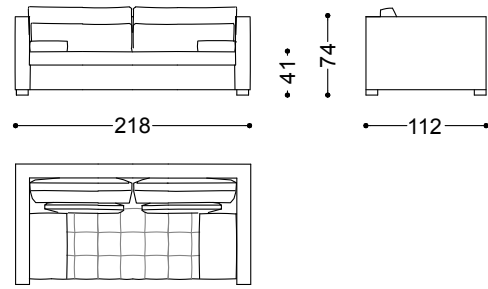

The Alchimia sofa is the result of a perfect formula: a tactile and visual magic that transforms substance into pure emotion.

Armchair 44.5"

113x112x74 cm - 44.5x44.1x29.1 in

Sofa 2.5 seater 85.8"

218x112x74 cm - 85.8x44.1x29.1 in

142x112x74 cm - 55.9x44.1x29.1 in

Terminal unit 3 seater left/right 80.7"

205x112x74 cm - 80.7x44.1x29.1 in

Terminal unit 3.5 seater left/right 89.4"

227x112x74 cm - 89.4x44.1x29.1 in

Dormeuse right/left 107.5"  
107x273x74 cm - 42.1x107.5x29.1 in

Terminal unit curved left/right 61.8"  
157x120x74 cm - 61.8x47.2x29.1 in

Central unit curved 45.3"  
115x108x74 cm - 45.3x42.5x29.1 in

Bench 79.9"  
203x75x41 cm - 79.9x29.5x16.1 in

Terminal unit curved left 61.8" + Terminal unit curved right 61.8"

317x262x74 cm - 124.8x103.1x29.1 in

Terminal unit curved left 79.9" + Central unit curved 45.3" + Terminal unit curved right 79.9"

487x175x74 cm - 191.7x68.9x29.1 in