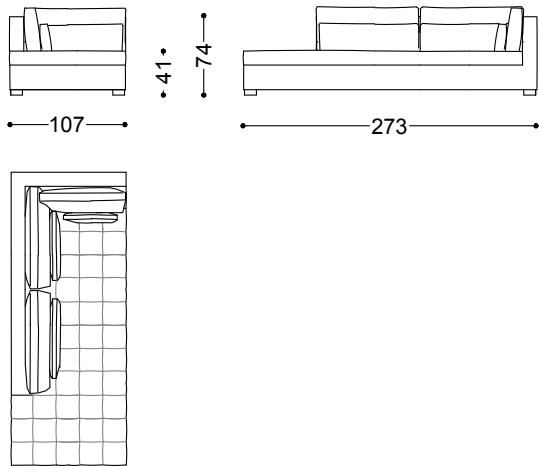

142x112x74 cm - 55.9x44.1x29.1 in

Terminal unit 3 seater left/right 80.7"

205x112x74 cm - 80.7x44.1x29.1 in

Terminal unit 3.5 seater left/right 89.4"

227x112x74 cm - 89.4x44.1x29.1 in

Dormeuse right/left 107.5"  
107x273x74 cm - 42.1x107.5x29.1 in

Terminal unit curved left/right 61.8"  
157x120x74 cm - 61.8x47.2x29.1 in

Central unit curved 45.3"  
115x108x74 cm - 45.3x42.5x29.1 in

Bench 79.9"  
203x75x41 cm - 79.9x29.5x16.1 in

Terminal unit curved left 61.8" + Terminal unit curved right 61.8"

310x133x74 cm - 122x52.4x29.1 in

Terminal unit curved left/right 79.9"

203x122x74 cm - 79.9x48x29.1 in

Terminal unit 3.5 seater left 89.4" + Dormeuse right 107.5"

334x273x74 cm - 131.5x107.5x29.1 in

Terminal unit 3 seater left 80.7" + Sofa 3.5 seater 103.2"

317x262x74 cm - 124.8x103.1x29.1 in

Terminal unit curved left 79.9" + Central unit curved 45.3" + Terminal unit curved right 79.9"

487x175x74 cm - 191.7x68.9x29.1 in