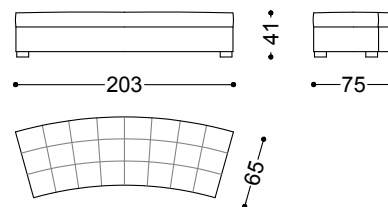

Sofa 3 seater 94.5"

240x112x74 cm - 94.5x44.1x29.1 in

Sofa 3.5 seater 103.1"

262x112x74 cm - 103.1x44.1x29.1 in

Sofa 4 seater 111.8" (2 terminal units 55.9" left +right)

284x112x74 cm - 111.8x44.1x29.1 in

Terminal unit 2 seater left/right 55.9"

142x112x74 cm - 55.9x44.1x29.1 in

Terminal unit 3 seater left/right 80.7"

205x112x74 cm - 80.7x44.1x29.1 in

Terminal unit 3.5 seater left/right 89.4"

227x112x74 cm - 89.4x44.1x29.1 in

Dormeuse right/left 107.5"  
107x273x74 cm - 42.1x107.5x29.1 in

Terminal unit curved left/right 61.8"  
157x120x74 cm - 61.8x47.2x29.1 in

Central unit curved 45.3"  
115x108x74 cm - 45.3x42.5x29.1 in

Bench 79.9"  
203x75x41 cm - 79.9x29.5x16.1 in

Terminal unit curved left 61.8" + Terminal unit curved right 61.8"

317x262x74 cm - 124.8x103.1x29.1 in

Terminal unit curved left 79.9" + Central unit curved 45.3" + Terminal unit curved right 79.9"

487x175x74 cm - 191.7x68.9x29.1 in