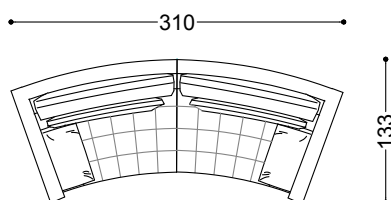

142x112x74 cm - 55.9x44.1x29.1"

Terminal unit 3 seater left/right 80.7"

205x112x74 cm - 80.7x44.1x29.1"

Terminal unit 3.5 seater left/right 89.4"

227x112x74 cm - 89.4x44.1x29.1"

Dormeuse right/left 107.5"  
107x273x74 cm - 42.1x107.5x29.1"

Terminal unit curved left/right 61.8"  
157x120x74 cm - 61.8x47.2x29.1"

Central unit curved 45.3"  
115x108x74 cm - 45.3x42.5x29.1"

Bench 79.9"  
203x75x41 cm - 79.9x29.5x16.1"

Terminal unit curved left 61.8" + Terminal unit curved right 61.8"

310x133x74 cm - 122x52.4x29.1"

Terminal unit curved left/right 79.9"

203x122x74 cm - 79.9x48x29.1"

Terminal unit 3.5 seater left 89.4" + Dormeuse right 107.5"

334x273x74 cm - 131.5x107.5x29.1"

Terminal unit 3 seater left 80.7" + Sofa 3.5 seater 103.2"

317x262x74 cm - 124.8x103.1x29.1"

Terminal unit curved left 79.9" + Central unit curved 45.3" + Terminal unit curved right 79.9"

487x175x74 cm - 191.7x68.9x29.1"