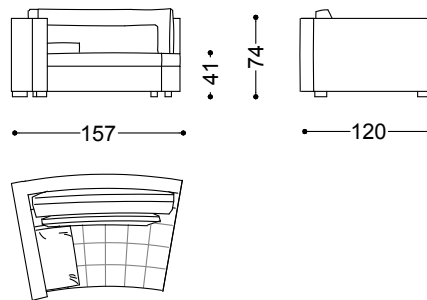

240x112x74 cm - 94.5x44.1x29.1"

Sofa 3.5 seater 103.1"

262x112x74 cm - 103.1x44.1x29.1"

Sofa 4 seater 111.8" (2 terminal units 55.9" left +right)

284x112x74 cm - 111.8x44.1x29.1"

Terminal unit 2 seater left/right 55.9"

142x112x74 cm - 55.9x44.1x29.1"

Terminal unit 3 seater left/right 80.7"

205x112x74 cm - 80.7x44.1x29.1"

Terminal unit 3.5 seater left/right 89.4"

227x112x74 cm - 89.4x44.1x29.1"

Dormeuse right/left 107.5"  
107x273x74 cm - 42.1x107.5x29.1"

Terminal unit curved left/right 61.8"  
157x120x74 cm - 61.8x47.2x29.1"

Central unit curved 45.3"  
115x108x74 cm - 45.3x42.5x29.1"

Bench 79.9"  
203x75x41 cm - 79.9x29.5x16.1"

Terminal unit curved left 61.8" + Terminal unit curved right 61.8"

317x262x74 cm - 124.8x103.1x29.1"

Terminal unit curved left 79.9" + Central unit curved 45.3" + Terminal unit curved right 79.9"

487x175x74 cm - 191.7x68.9x29.1"