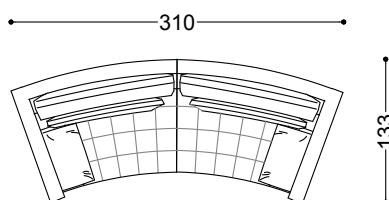

142x112x74 cm - 55.9x44.1x29.1 in

Terminal unit 3 seater left/right 80.7"

205x112x74 cm - 80.7x44.1x29.1 in

Terminal unit 3.5 seater left/right 89.4"

227x112x74 cm - 89.4x44.1x29.1 in

Dormeuse right/left 107.5"  
107x273x74 cm - 42.1x107.5x29.1 in

Terminal unit curved left/right 61.8"  
157x120x74 cm - 61.8x47.2x29.1 in

Central unit curved 45.3"  
115x108x74 cm - 45.3x42.5x29.1 in

Bench 79.9"  
203x75x41 cm - 79.9x29.5x16.1 in

Terminal unit curved left 61.8" + Terminal unit curved right 61.8"

310x133x74 cm - 122x52.4x29.1 in

Terminal unit curved left/right 79.9"

203x122x74 cm - 79.9x48x29.1 in

Terminal unit 3.5 seater left 89.4" + Dormeuse right 107.5"

334x273x74 cm - 131.5x107.5x29.1 in

Terminal unit 3 seater left 80.7" + Sofa 3.5 seater 103.2"

317x262x74 cm - 124.8x103.1x29.1 in

Terminal unit curved left 79.9" + Central unit curved 45.3" + Terminal unit curved right 79.9"

487x175x74 cm - 191.7x68.9x29.1 in