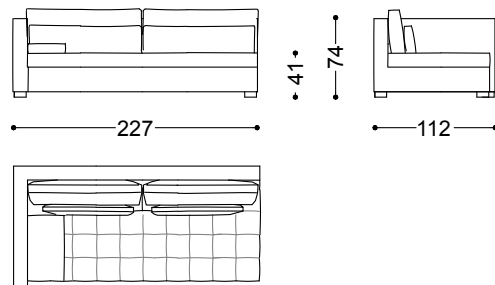

240x112x74 cm - 94.5x44.1x29.1"

Sofa 3.5 seater 103.1"

262x112x74 cm - 103.1x44.1x29.1"

Sofa 4 seater 111.8" (2 terminal units 55.9" left +right)

284x112x74 cm - 111.8x44.1x29.1"

Terminal unit 2 seater left/right 55.9"

142x112x74 cm - 55.9x44.1x29.1"

Terminal unit 3 seater left/right 80.7"

205x112x74 cm - 80.7x44.1x29.1"

Terminal unit 3.5 seater left/right 89.4"

227x112x74 cm - 89.4x44.1x29.1"

Dormeuse right/left 107.5"  
107x273x74 cm - 42.1x107.5x29.1"

Terminal unit curved left/right 61.8"  
157x120x74 cm - 61.8x47.2x29.1"

Central unit curved 45.3"  
115x108x74 cm - 45.3x42.5x29.1"

Bench 79.9"  
203x75x41 cm - 79.9x29.5x16.1"

Terminal unit curved left 61.8" + Terminal unit curved right 61.8"

317x262x74 cm - 124.8x103.1x29.1"

Terminal unit curved left 79.9" + Central unit curved 45.3" + Terminal unit curved right 79.9"

487x175x74 cm - 191.7x68.9x29.1"