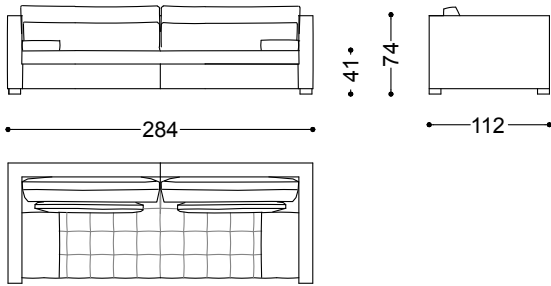

240x112x74 cm - 94.5x44.1x29.1"

Sofa 3.5 seater 103.1"

262x112x74 cm - 103.1x44.1x29.1"

Sofa 4 seater 111.8" (2 terminal units 55.9" left +right)

284x112x74 cm - 111.8x44.1x29.1"

Terminal unit 2 seater left/right 55.9"

142x112x74 cm - 55.9x44.1x29.1"

Terminal unit 3 seater left/right 80.7"

205x112x74 cm - 80.7x44.1x29.1"

Terminal unit 3.5 seater left/right 89.4"

227x112x74 cm - 89.4x44.1x29.1"

Dormeuse right/left 107.5"  
107x273x74 cm - 42.1x107.5x29.1"

Terminal unit curved left/right 61.8"  
157x120x74 cm - 61.8x47.2x29.1"

Central unit curved 45.3"  
115x108x74 cm - 45.3x42.5x29.1"

Bench 79.9"  
203x75x41 cm - 79.9x29.5x16.1"

Terminal unit curved left 61.8" + Terminal unit curved right 61.8"

317x262x74 cm - 124.8x103.1x29.1"

Terminal unit curved left 79.9" + Central unit curved 45.3" + Terminal unit curved right 79.9"

487x175x74 cm - 191.7x68.9x29.1"