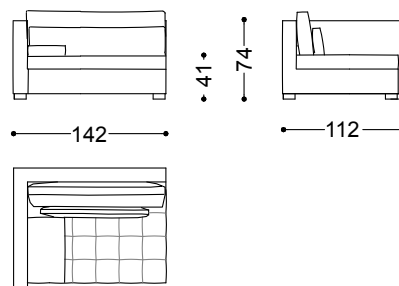

Sofa 3 seater 94.5"

240x112x74 cm - 94.5x44.1x29.1 in

Sofa 3.5 seater 103.1"

262x112x74 cm - 103.1x44.1x29.1 in

Sofa 4 seater 111.8" (2 terminal units 55.9" left +right)

284x112x74 cm - 111.8x44.1x29.1 in

Terminal unit 2 seater left/right 55.9"

142x112x74 cm - 55.9x44.1x29.1 in

Terminal unit 3 seater left/right 80.7"

205x112x74 cm - 80.7x44.1x29.1 in

Terminal unit 3.5 seater left/right 89.4"

227x112x74 cm - 89.4x44.1x29.1 in

Dormeuse right/left 107.5"  
107x273x74 cm - 42.1x107.5x29.1 in

Terminal unit curved left/right 61.8"  
157x120x74 cm - 61.8x47.2x29.1 in

Central unit curved 45.3"  
115x108x74 cm - 45.3x42.5x29.1 in

Bench 79.9"  
203x75x41 cm - 79.9x29.5x16.1 in

Terminal unit curved left 61.8" + Terminal unit curved right 61.8"

317x262x74 cm - 124.8x103.1x29.1 in

Terminal unit curved left 79.9" + Central unit curved 45.3" + Terminal unit curved right 79.9"

487x175x74 cm - 191.7x68.9x29.1 in