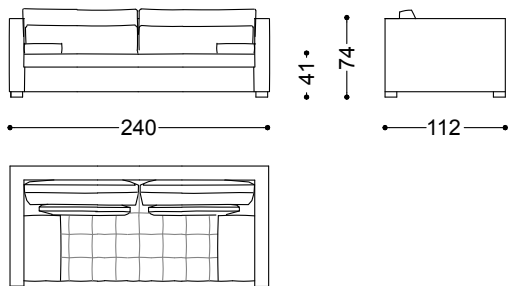

Alchimia is available in both linear and curved versions, and can be upholstered in fabric or leather.

Armchair 44.5"

113x112x74 cm - 44.5x44.1x29.1"

Sofa 2.5 seater 85.8"

218x112x74 cm - 85.8x44.1x29.1"

Sofa 3 seater 94.5"

240x112x74 cm - 94.5x44.1x29.1"

Sofa 3.5 seater 103.1"

262x112x74 cm - 103.1x44.1x29.1"

Sofa 4 seater 111.8" (2 terminal units 55.9" left +right)

284x112x74 cm - 111.8x44.1x29.1"

Terminal unit 2 seater left/right 55.9"

Terminal unit curved left/right 61.8"  
157x120x74 cm - 61.8x47.2x29.1"

Central unit curved 45.3"  
115x108x74 cm - 45.3x42.5x29.1"

Bench 79.9"  
203x75x41 cm - 79.9x29.5x16.1"

Terminal unit curved left 61.8" + Terminal unit curved right 61.8"

317x262x74 cm - 124.8x103.1x29.1"

Terminal unit curved left 79.9" + Central unit curved 45.3" + Terminal unit curved right 79.9"

487x175x74 cm - 191.7x68.9x29.1"