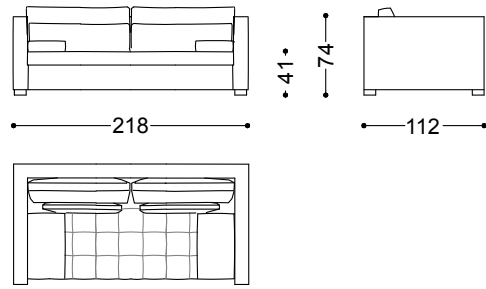

Alchimia is available in both linear and curved versions, and can be upholstered in fabric or leather.

Armchair 44.5"

113x112x74 cm - 44.5x44.1x29.1"

Sofa 2.5 seater 85.8"

218x112x74 cm - 85.8x44.1x29.1"

Sofa 3 seater 94.5"

240x112x74 cm - 94.5x44.1x29.1"

Sofa 3.5 seater 103.1"

262x112x74 cm - 103.1x44.1x29.1"

Sofa 4 seater 111.8" (2 terminal units 55.9" left +right)

284x112x74 cm - 111.8x44.1x29.1"

Terminal unit 2 seater left/right 55.9"

Terminal unit curved left/right 61.8"  
157x120x74 cm - 61.8x47.2x29.1"

Central unit curved 45.3"  
115x108x74 cm - 45.3x42.5x29.1"

Bench 79.9"  
203x75x41 cm - 79.9x29.5x16.1"

Terminal unit curved left 61.8" + Terminal unit curved right 61.8"

317x262x74 cm - 124.8x103.1x29.1"

Terminal unit curved left 79.9" + Central unit curved 45.3" + Terminal unit curved right 79.9"

487x175x74 cm - 191.7x68.9x29.1"