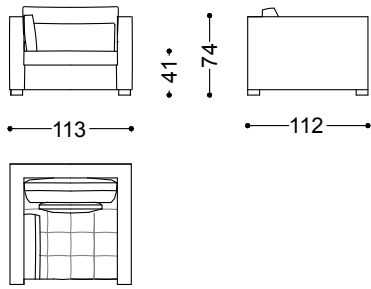

Armchair 44.5"

113x112x74 cm - 44.5x44.1x29.1"