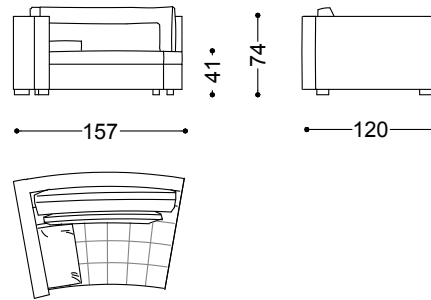

142x112x74 cm - 55.9x44.1x29.1 in

Terminal unit 3 seater left/right 80.7"

205x112x74 cm - 80.7x44.1x29.1 in

Terminal unit 3.5 seater left/right 89.4"

227x112x74 cm - 89.4x44.1x29.1 in

Dormeuse right/left 107.5"  
107x273x74 cm - 42.1x107.5x29.1 in

Terminal unit curved left/right 61.8"  
157x120x74 cm - 61.8x47.2x29.1 in

Central unit curved 45.3"  
115x108x74 cm - 45.3x42.5x29.1 in

Bench 79.9"  
203x75x41 cm - 79.9x29.5x16.1 in

Terminal unit curved left 61.8" + Terminal unit curved right 61.8"

310x133x74 cm - 122x52.4x29.1 in

Terminal unit curved left/right 79.9"

203x122x74 cm - 79.9x48x29.1 in

Terminal unit 3.5 seater left 89.4" + Dormeuse right 107.5"

334x273x74 cm - 131.5x107.5x29.1 in

Terminal unit 3 seater left 80.7" + Sofa 3.5 seater 103.2"

317x262x74 cm - 124.8x103.1x29.1 in

Terminal unit curved left 79.9" + Central unit curved 45.3" + Terminal unit curved right 79.9"

487x175x74 cm - 191.7x68.9x29.1 in