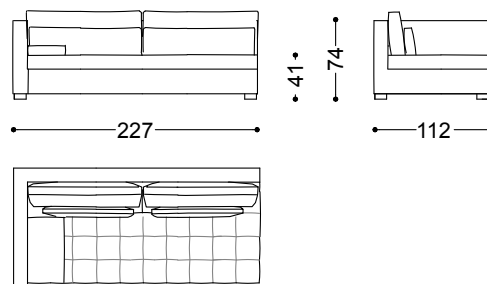

Sofa 3 seater 94.5"

240x112x74 cm - 94.5x44.1x29.1 in

Sofa 3.5 seater 103.1"

262x112x74 cm - 103.1x44.1x29.1 in

Sofa 4 seater 111.8" (2 terminal units 55.9" left +right)

284x112x74 cm - 111.8x44.1x29.1 in

Terminal unit 2 seater left/right 55.9"

142x112x74 cm - 55.9x44.1x29.1 in

Terminal unit 3 seater left/right 80.7"

205x112x74 cm - 80.7x44.1x29.1 in

Terminal unit 3.5 seater left/right 89.4"

227x112x74 cm - 89.4x44.1x29.1 in

Dormeuse right/left 107.5"  
107x273x74 cm - 42.1x107.5x29.1 in

Terminal unit curved left/right 61.8"  
157x120x74 cm - 61.8x47.2x29.1 in

Central unit curved 45.3"  
115x108x74 cm - 45.3x42.5x29.1 in

Bench 79.9"  
203x75x41 cm - 79.9x29.5x16.1 in

Terminal unit curved left 61.8" + Terminal unit curved right 61.8"

317x262x74 cm - 124.8x103.1x29.1 in

Terminal unit curved left 79.9" + Central unit curved 45.3" + Terminal unit curved right 79.9"

487x175x74 cm - 191.7x68.9x29.1 in