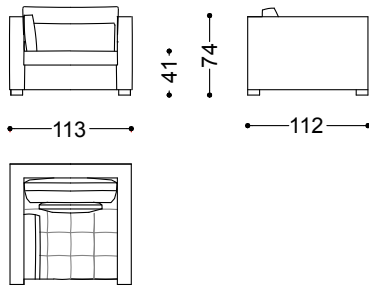

Armchair 44.5"

113x112x74 cm - 44.5x44.1x29.1 in