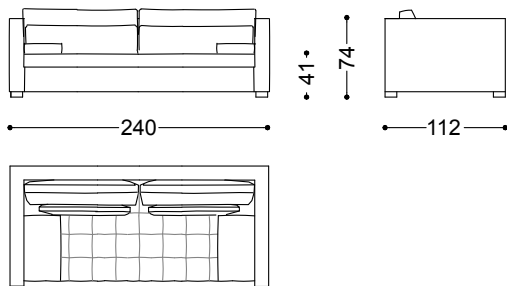

Sofa 3 seater 94.5"

240x112x74 cm - 94.5x44.1x29.1 in