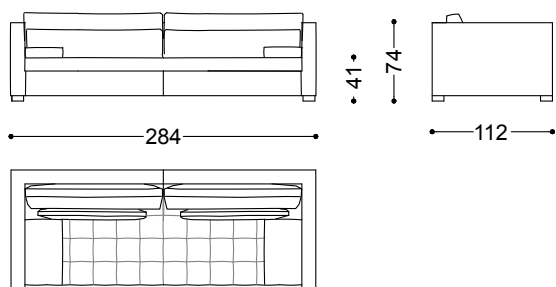

Sofa 3 seater 94.5"

240x112x74 cm - 94.5x44.1x29.1 in

Sofa 3.5 seater 103.1"

262x112x74 cm - 103.1x44.1x29.1 in

Sofa 4 seater 111.8" (2 terminal units 55.9" left +right)

284x112x74 cm - 111.8x44.1x29.1 in

Terminal unit 2 seater left/right 55.9"

142x112x74 cm - 55.9x44.1x29.1 in

Terminal unit 3 seater left/right 80.7"

205x112x74 cm - 80.7x44.1x29.1 in

Terminal unit 3.5 seater left/right 89.4"

227x112x74 cm - 89.4x44.1x29.1 in

Dormeuse right/left 107.5"  
107x273x74 cm - 42.1x107.5x29.1 in

Terminal unit curved left/right 61.8"  
157x120x74 cm - 61.8x47.2x29.1 in

Central unit curved 45.3"  
115x108x74 cm - 45.3x42.5x29.1 in

Bench 79.9"  
203x75x41 cm - 79.9x29.5x16.1 in

Terminal unit curved left 61.8" + Terminal unit curved right 61.8"

317x262x74 cm - 124.8x103.1x29.1 in

Terminal unit curved left 79.9" + Central unit curved 45.3" + Terminal unit curved right 79.9"

487x175x74 cm - 191.7x68.9x29.1 in