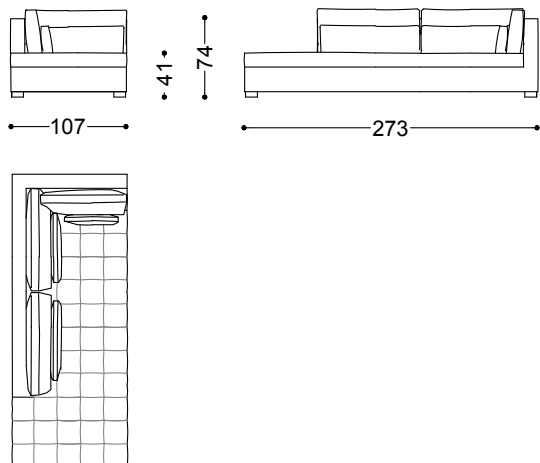

240x112x74 cm - 94.5x44.1x29.1"

Sofa 3.5 seater 103.1"

262x112x74 cm - 103.1x44.1x29.1"

Sofa 4 seater 111.8" (2 terminal units 55.9" left +right)

284x112x74 cm - 111.8x44.1x29.1"

Terminal unit 2 seater left/right 55.9"

142x112x74 cm - 55.9x44.1x29.1"

Terminal unit 3 seater left/right 80.7"

205x112x74 cm - 80.7x44.1x29.1"

Terminal unit 3.5 seater left/right 89.4"

227x112x74 cm - 89.4x44.1x29.1"

Dormeuse right/left 107.5"  
107x273x74 cm - 42.1x107.5x29.1"

Terminal unit curved left/right 61.8"  
157x120x74 cm - 61.8x47.2x29.1"

Central unit curved 45.3"  
115x108x74 cm - 45.3x42.5x29.1"

Bench 79.9"  
203x75x41 cm - 79.9x29.5x16.1"

Terminal unit curved left 61.8" + Terminal unit curved right 61.8"

317x262x74 cm - 124.8x103.1x29.1"

Terminal unit curved left 79.9" + Central unit curved 45.3" + Terminal unit curved right 79.9"

487x175x74 cm - 191.7x68.9x29.1"