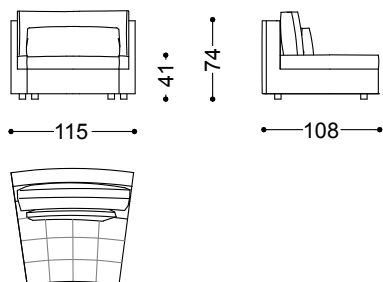

240x112x74 cm - 94.5x44.1x29.1"

Sofa 3.5 seater 103.1"

262x112x74 cm - 103.1x44.1x29.1"

Sofa 4 seater 111.8" (2 terminal units 55.9" left +right)

284x112x74 cm - 111.8x44.1x29.1"

Terminal unit 2 seater left/right 55.9"

142x112x74 cm - 55.9x44.1x29.1"

Terminal unit 3 seater left/right 80.7"

205x112x74 cm - 80.7x44.1x29.1"

Terminal unit 3.5 seater left/right 89.4"

227x112x74 cm - 89.4x44.1x29.1"

Dormeuse right/left 107.5"  
107x273x74 cm - 42.1x107.5x29.1"

Terminal unit curved left/right 61.8"  
157x120x74 cm - 61.8x47.2x29.1"

Central unit curved 45.3"  
115x108x74 cm - 45.3x42.5x29.1"

Bench 79.9"  
203x75x41 cm - 79.9x29.5x16.1"

Terminal unit curved left 61.8" + Terminal unit curved right 61.8"

317x262x74 cm - 124.8x103.1x29.1"

Terminal unit curved left 79.9" + Central unit curved 45.3" + Terminal unit curved right 79.9"

487x175x74 cm - 191.7x68.9x29.1"