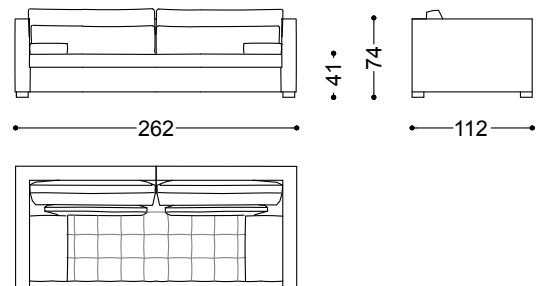

Sofa 3 seater 94.5"

240x112x74 cm - 94.5x44.1x29.1 in

Sofa 3.5 seater 103.1"

262x112x74 cm - 103.1x44.1x29.1 in

Sofa 4 seater 111.8" (2 terminal units 55.9" left +right)

284x112x74 cm - 111.8x44.1x29.1 in

Terminal unit 2 seater left/right 55.9"

Terminal unit curved left/right 61.8"  
157x120x74 cm - 61.8x47.2x29.1 in

Central unit curved 45.3"  
115x108x74 cm - 45.3x42.5x29.1 in

Bench 79.9"  
203x75x41 cm - 79.9x29.5x16.1 in

Terminal unit curved left 61.8" + Terminal unit curved right 61.8"

310x133x74 cm - 122x52.4x29.1 in

Terminal unit curved left/right 79.9"

203x122x74 cm - 79.9x48x29.1 in

Terminal unit 3.5 seater left 89.4" + Dormeuse right 107.5"

334x273x74 cm - 131.5x107.5x29.1 in

Terminal unit 3 seater left 80.7" + Sofa 3.5 seater 103.2"

317x262x74 cm - 124.8x103.1x29.1 in

Terminal unit curved left 79.9" + Central unit curved 45.3" + Terminal unit curved right 79.9"

487x175x74 cm - 191.7x68.9x29.1 in