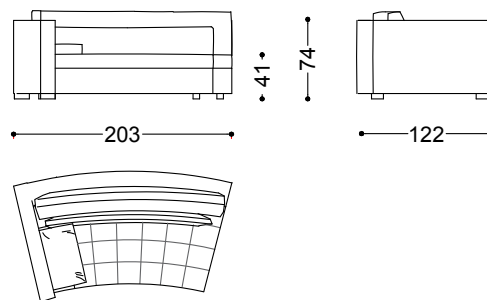

142x112x74 cm - 55.9x44.1x29.1 in

Terminal unit 3 seater left/right 80.7"

205x112x74 cm - 80.7x44.1x29.1 in

Terminal unit 3.5 seater left/right 89.4"

227x112x74 cm - 89.4x44.1x29.1 in

Dormeuse right/left 107.5"  
107x273x74 cm - 42.1x107.5x29.1 in

Terminal unit curved left/right 61.8"  
157x120x74 cm - 61.8x47.2x29.1 in

Central unit curved 45.3"  
115x108x74 cm - 45.3x42.5x29.1 in

Bench 79.9"  
203x75x41 cm - 79.9x29.5x16.1 in

Terminal unit curved left 61.8" + Terminal unit curved right 61.8"

310x133x74 cm - 122x52.4x29.1 in

Terminal unit curved left/right 79.9"

203x122x74 cm - 79.9x48x29.1 in

Terminal unit 3.5 seater left 89.4" + Dormeuse right 107.5"

334x273x74 cm - 131.5x107.5x29.1 in

Terminal unit 3 seater left 80.7" + Sofa 3.5 seater 103.2"

317x262x74 cm - 124.8x103.1x29.1 in

Terminal unit curved left 79.9" + Central unit curved 45.3" + Terminal unit curved right 79.9"

487x175x74 cm - 191.7x68.9x29.1 in