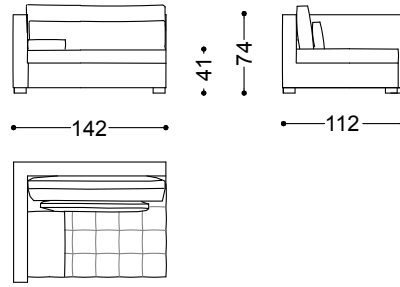

240x112x74 cm - 94.5x44.1x29.1"

Sofa 3.5 seater 103.1"

262x112x74 cm - 103.1x44.1x29.1"

Sofa 4 seater 111.8" (2 terminal units 55.9" left +right)

284x112x74 cm - 111.8x44.1x29.1"

Terminal unit 2 seater left/right 55.9"

142x112x74 cm - 55.9x44.1x29.1"

Terminal unit 3 seater left/right 80.7"

205x112x74 cm - 80.7x44.1x29.1"

Terminal unit 3.5 seater left/right 89.4"

227x112x74 cm - 89.4x44.1x29.1"

Dormeuse right/left 107.5"  
107x273x74 cm - 42.1x107.5x29.1"

Terminal unit curved left/right 61.8"  
157x120x74 cm - 61.8x47.2x29.1"

Central unit curved 45.3"  
115x108x74 cm - 45.3x42.5x29.1"

Bench 79.9"  
203x75x41 cm - 79.9x29.5x16.1"

Terminal unit curved left 61.8" + Terminal unit curved right 61.8"

317x262x74 cm - 124.8x103.1x29.1"

Terminal unit curved left 79.9" + Central unit curved 45.3" + Terminal unit curved right 79.9"

487x175x74 cm - 191.7x68.9x29.1"