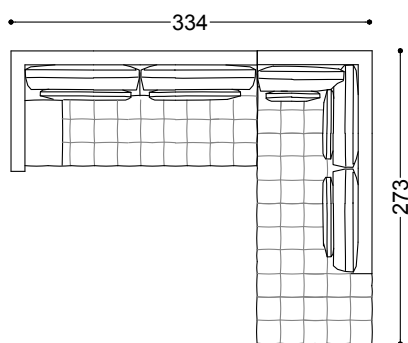

Terminal unit curved left/right 61.8"  
157x120x74 cm - 61.8x47.2x29.1 in

Central unit curved 45.3"  
115x108x74 cm - 45.3x42.5x29.1 in

Bench 79.9"  
203x75x41 cm - 79.9x29.5x16.1 in

Terminal unit curved left 61.8" + Terminal unit curved right 61.8"

310x133x74 cm - 122x52.4x29.1 in

Terminal unit curved left/right 79.9"

203x122x74 cm - 79.9x48x29.1 in

Terminal unit 3.5 seater left 89.4" + Dormeuse right 107.5"

334x273x74 cm - 131.5x107.5x29.1 in

Terminal unit 3 seater left 80.7" + Sofa 3.5 seater 103.2"

317x262x74 cm - 124.8x103.1x29.1 in

Terminal unit curved left 79.9" + Central unit curved 45.3" + Terminal unit curved right 79.9"

487x175x74 cm - 191.7x68.9x29.1 in