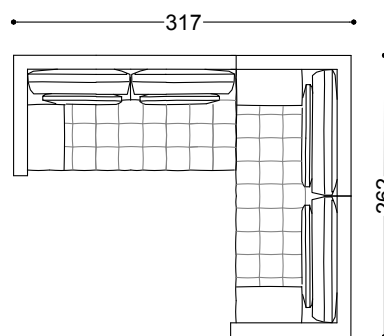

142x112x74 cm - 55.9x44.1x29.1 in

Terminal unit 3 seater left/right 80.7"

205x112x74 cm - 80.7x44.1x29.1 in

Terminal unit 3.5 seater left/right 89.4"

227x112x74 cm - 89.4x44.1x29.1 in

Dormeuse right/left 107.5"  
107x273x74 cm - 42.1x107.5x29.1 in

Terminal unit curved left/right 61.8"  
157x120x74 cm - 61.8x47.2x29.1 in

Central unit curved 45.3"  
115x108x74 cm - 45.3x42.5x29.1 in

Bench 79.9"  
203x75x41 cm - 79.9x29.5x16.1 in

Terminal unit curved left 61.8" + Terminal unit curved right 61.8"

310x133x74 cm - 122x52.4x29.1 in

Terminal unit curved left/right 79.9"

203x122x74 cm - 79.9x48x29.1 in

Terminal unit 3.5 seater left 89.4" + Dormeuse right 107.5"

334x273x74 cm - 131.5x107.5x29.1 in

Terminal unit 3 seater left 80.7" + Sofa 3.5 seater 103.2"

317x262x74 cm - 124.8x103.1x29.1 in

Terminal unit curved left 79.9" + Central unit curved 45.3" + Terminal unit curved right 79.9"

487x175x74 cm - 191.7x68.9x29.1 in