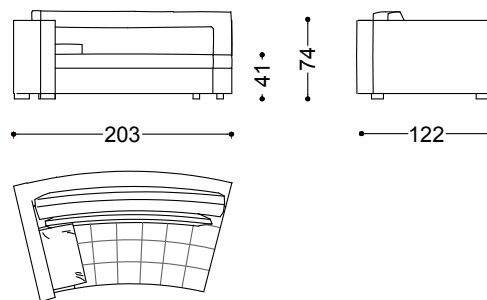

142x112x74 cm - 55.9x44.1x29.1"

Terminal unit 3 seater left/right 80.7"

205x112x74 cm - 80.7x44.1x29.1"

Terminal unit 3.5 seater left/right 89.4"

227x112x74 cm - 89.4x44.1x29.1"

Dormeuse right/left 107.5"  
107x273x74 cm - 42.1x107.5x29.1"

Terminal unit curved left/right 61.8"  
157x120x74 cm - 61.8x47.2x29.1"

Central unit curved 45.3"  
115x108x74 cm - 45.3x42.5x29.1"

Bench 79.9"  
203x75x41 cm - 79.9x29.5x16.1"

Terminal unit curved left 61.8" + Terminal unit curved right 61.8"

310x133x74 cm - 122x52.4x29.1"

Terminal unit curved left/right 79.9"

203x122x74 cm - 79.9x48x29.1"

Terminal unit 3.5 seater left 89.4" + Dormeuse right 107.5"

334x273x74 cm - 131.5x107.5x29.1"

Terminal unit 3 seater left 80.7" + Sofa 3.5 seater 103.2"

317x262x74 cm - 124.8x103.1x29.1"

Terminal unit curved left 79.9" + Central unit curved 45.3" + Terminal unit curved right 79.9"

487x175x74 cm - 191.7x68.9x29.1"