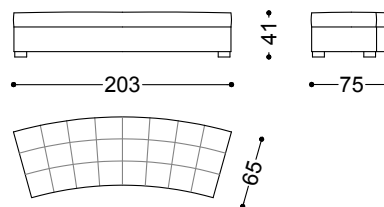

240x112x74 cm - 94.5x44.1x29.1"

Sofa 3.5 seater 103.1"

262x112x74 cm - 103.1x44.1x29.1"

Sofa 4 seater 111.8" (2 terminal units 55.9" left +right)

284x112x74 cm - 111.8x44.1x29.1"

Terminal unit 2 seater left/right 55.9"

142x112x74 cm - 55.9x44.1x29.1"

Terminal unit 3 seater left/right 80.7"

205x112x74 cm - 80.7x44.1x29.1"

Terminal unit 3.5 seater left/right 89.4"

227x112x74 cm - 89.4x44.1x29.1"

Dormeuse right/left 107.5"  
107x273x74 cm - 42.1x107.5x29.1"

Terminal unit curved left/right 61.8"  
157x120x74 cm - 61.8x47.2x29.1"

Central unit curved 45.3"  
115x108x74 cm - 45.3x42.5x29.1"

Bench 79.9"  
203x75x41 cm - 79.9x29.5x16.1"

Terminal unit curved left 61.8" + Terminal unit curved right 61.8"

317x262x74 cm - 124.8x103.1x29.1"

Terminal unit curved left 79.9" + Central unit curved 45.3" + Terminal unit curved right 79.9"

487x175x74 cm - 191.7x68.9x29.1"