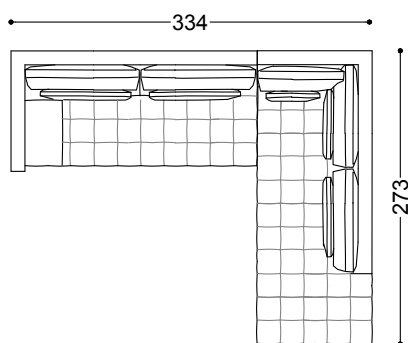

Terminal unit curved left/right 61.8"  
157x120x74 cm - 61.8x47.2x29.1"

Central unit curved 45.3"  
115x108x74 cm - 45.3x42.5x29.1"

Bench 79.9"  
203x75x41 cm - 79.9x29.5x16.1"

Terminal unit curved left 61.8" + Terminal unit curved right 61.8"

310x133x74 cm - 122x52.4x29.1"

Terminal unit curved left/right 79.9"

203x122x74 cm - 79.9x48x29.1"

Terminal unit 3.5 seater left 89.4" + Dormeuse right 107.5"

334x273x74 cm - 131.5x107.5x29.1"

Terminal unit 3 seater left 80.7" + Sofa 3.5 seater 103.2"

317x262x74 cm - 124.8x103.1x29.1"

Terminal unit curved left 79.9" + Central unit curved 45.3" + Terminal unit curved right 79.9"

487x175x74 cm - 191.7x68.9x29.1"