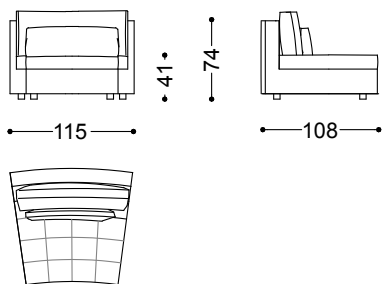

Sofa 3 seater 94.5"

240x112x74 cm - 94.5x44.1x29.1 in

Sofa 3.5 seater 103.1"

262x112x74 cm - 103.1x44.1x29.1 in

Sofa 4 seater 111.8" (2 terminal units 55.9" left +right)

284x112x74 cm - 111.8x44.1x29.1 in

Terminal unit 2 seater left/right 55.9"

142x112x74 cm - 55.9x44.1x29.1 in

Terminal unit 3 seater left/right 80.7"

205x112x74 cm - 80.7x44.1x29.1 in

Terminal unit 3.5 seater left/right 89.4"

227x112x74 cm - 89.4x44.1x29.1 in

Dormeuse right/left 107.5"  
107x273x74 cm - 42.1x107.5x29.1 in

Terminal unit curved left/right 61.8"  
157x120x74 cm - 61.8x47.2x29.1 in

Central unit curved 45.3"  
115x108x74 cm - 45.3x42.5x29.1 in

Bench 79.9"  
203x75x41 cm - 79.9x29.5x16.1 in

Terminal unit curved left 61.8" + Terminal unit curved right 61.8"

317x262x74 cm - 124.8x103.1x29.1 in

Terminal unit curved left 79.9" + Central unit curved 45.3" + Terminal unit curved right 79.9"

487x175x74 cm - 191.7x68.9x29.1 in