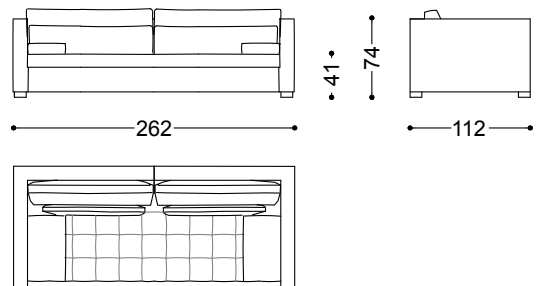

Alchimia is available in both linear and curved versions, and can be upholstered in fabric or leather.

Armchair 44.5"

113x112x74 cm - 44.5x44.1x29.1"

Sofa 2.5 seater 85.8"

218x112x74 cm - 85.8x44.1x29.1"

Sofa 3 seater 94.5"

240x112x74 cm - 94.5x44.1x29.1"

Sofa 3.5 seater 103.1"

262x112x74 cm - 103.1x44.1x29.1"

Sofa 4 seater 111.8" (2 terminal units 55.9" left +right)

284x112x74 cm - 111.8x44.1x29.1"

Terminal unit 2 seater left/right 55.9"

Terminal unit curved left/right 61.8"  
157x120x74 cm - 61.8x47.2x29.1"

Central unit curved 45.3"  
115x108x74 cm - 45.3x42.5x29.1"

Bench 79.9"  
203x75x41 cm - 79.9x29.5x16.1"

Terminal unit curved left 61.8" + Terminal unit curved right 61.8"

317x262x74 cm - 124.8x103.1x29.1"

Terminal unit curved left 79.9" + Central unit curved 45.3" + Terminal unit curved right 79.9"

487x175x74 cm - 191.7x68.9x29.1"