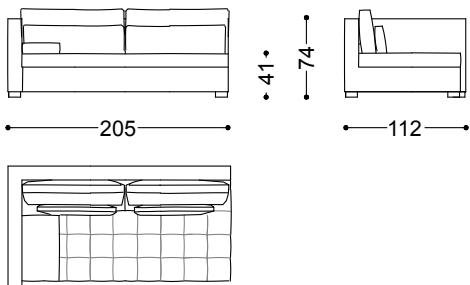

240x112x74 cm - 94.5x44.1x29.1"

Sofa 3.5 seater 103.1"

262x112x74 cm - 103.1x44.1x29.1"

Sofa 4 seater 111.8" (2 terminal units 55.9" left +right)

284x112x74 cm - 111.8x44.1x29.1"

Terminal unit 2 seater left/right 55.9"

142x112x74 cm - 55.9x44.1x29.1"

Terminal unit 3 seater left/right 80.7"

205x112x74 cm - 80.7x44.1x29.1"

Terminal unit 3.5 seater left/right 89.4"

227x112x74 cm - 89.4x44.1x29.1"

Dormeuse right/left 107.5"  
107x273x74 cm - 42.1x107.5x29.1"

Terminal unit curved left/right 61.8"  
157x120x74 cm - 61.8x47.2x29.1"

Central unit curved 45.3"  
115x108x74 cm - 45.3x42.5x29.1"

Bench 79.9"  
203x75x41 cm - 79.9x29.5x16.1"

Terminal unit curved left 61.8" + Terminal unit curved right 61.8"

317x262x74 cm - 124.8x103.1x29.1"

Terminal unit curved left 79.9" + Central unit curved 45.3" + Terminal unit curved right 79.9"

487x175x74 cm - 191.7x68.9x29.1"