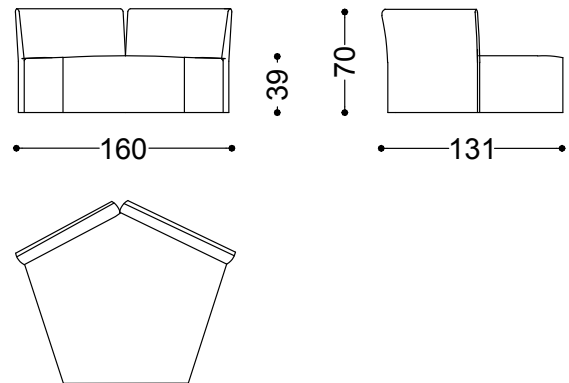

Trapeze unit 35.4"

90x100x70 cm - 35.4x39.4x27.6"

Corner/Terminal unit with 2 backs 39.4"

100x100x70 cm - 39.4x39.4x27.6"

Pentagon with 2 small backs 63" x 51.6"

160x131x70 cm - 63x51.6x27.6"

Pouf 35.4"x 35.4"

90x90x39 cm - 35.4x35.4x15.4"

Loose pillow 33.1"x33.1"

84x84 cm - 33.1x33.1"

Loose pillow 33.1"x16.5"

84x42 cm - 33.1x16.5"

Loose pillow 16.5"x16.5"

42x42 cm - 16.5x16.5"

Loose pillow 33.1"x33.1" + Loose pillow 33.1"x16.5"

84x84 cm - 33.1x33.1"

Loose pillow 33.1"x33.1" + 2 Loose pillow 16.5"x16.5"

84x84 cm - 33.1x33.1"

Corner/Terminal unit with 2 backs 39.4" + Central unit 35.4" + 2 Loose pillow 33.1"x16.5"

200x100x70 cm - 78.7x39.4x27.6"