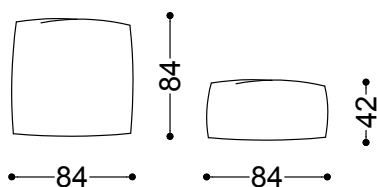

Corner/Terminal unit with 2 backs 39.4"

100x100x70 cm - 39.4x39.4x27.6 in

Pentagon with 2 small backs 63" x 51.6"

160x131x70 cm - 63x51.6x27.6 in

Pouf 35.4"x 35.4"

90x90x39 cm - 35.4x35.4x15.4 in

Loose pillow 33.1"x33.1"

84x84 cm - 33.1x33.1 in

Loose pillow 33.1"x16.5"

84x42 cm - 33.1x16.5 in

Loose pillow 16.5"x16.5"

42x42 cm - 16.5x16.5 in

Loose pillow 33.1"x33.1" + Loose pillow 33.1"x16.5"

84x84 cm - 33.1x33.1 in

Loose pillow 33.1"x33.1" + 2 Loose pillow 16.5"x16.5"

84x84 cm - 33.1x33.1 in

Corner/Terminal unit with 2 backs 39.4" + Central unit 35.4" + 2 Loose pillow 33.1"x16.5"

200x100x70 cm - 78.7x39.4x27.6 in

2 Pentagon + 2 Loose pillow 33.1"x33.1" + 4 Loose pillow 16.5"x16.5"