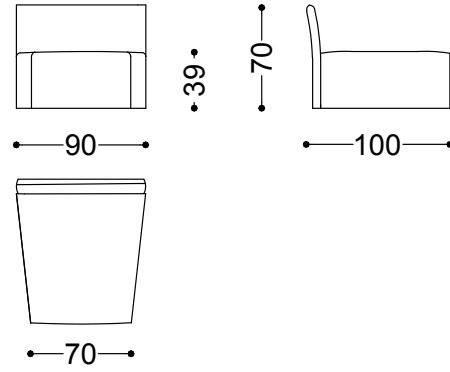

This sofa allows you to build your ideal landscape, where urban rhythm and geometry meet the highest level of relaxation.

Central unit 35.4"

90x100x70 cm - 35.4x39.4x27.6 in

Trapeze unit 35.4"

90x100x70 cm - 35.4x39.4x27.6 in

Corner/Terminal unit with 2 backs 39.4"

100x100x70 cm - 39.4x39.4x27.6 in

Pentagon with 2 small backs 63" x 51.6"

160x131x70 cm - 63x51.6x27.6 in

Pouf 35.4"x 35.4"

90x90x39 cm - 35.4x35.4x15.4 in

Loose pillow 33.1"x33.1"

84x84 cm - 33.1x33.1 in

Loose pillow 33.1"x16.5"

84x42 cm - 33.1x16.5 in

Loose pillow 16.5"x16.5"

42x42 cm - 16.5x16.5 in

Loose pillow 33.1"x33.1" + Loose pillow 33.1"x16.5"

84x84 cm - 33.1x33.1 in

Loose pillow 33.1"x33.1" + 2 Loose pillow 16.5"x16.5"

Central unit 35.4" + Loose pillow 33.1"x33.1"
 90x100x70 cm - 35.4x39.4x27.6 in