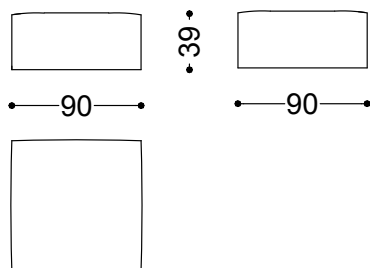

This sofa allows you to build your ideal landscape, where urban rhythm and geometry meet the highest level of relaxation.

Central unit 35.4"

90x100x70 cm - 35.4x39.4x27.6 in

Trapeze unit 35.4"

90x100x70 cm - 35.4x39.4x27.6 in

Corner/Terminal unit with 2 backs 39.4"

100x100x70 cm - 39.4x39.4x27.6 in

Pentagon with 2 small backs 63" x 51.6"

160x131x70 cm - 63x51.6x27.6 in

Pouf 35.4"x 35.4"

90x90x39 cm - 35.4x35.4x15.4 in

Loose pillow 33.1"x33.1"

84x84 cm - 33.1x33.1 in

Loose pillow 33.1"x16.5"

84x42 cm - 33.1x16.5 in

Loose pillow 16.5"x16.5"

42x42 cm - 16.5x16.5 in

Loose pillow 33.1"x33.1" + Loose pillow 33.1"x16.5"

84x84 cm - 33.1x33.1 in

Loose pillow 33.1"x33.1" + 2 Loose pillow 16.5"x16.5"

84x84 cm - 33.1x33.1 in

Corner/Terminal unit with 2 backs 39.4" + Central unit 35.4" + 2 Loose pillow 33.1"x16.5"

200x100x70 cm - 78.7x39.4x27.6 in

2 Pentagon + 2 Loose pillow 33.1"x33.1" + 4 Loose pillow 16.5"x16.5"