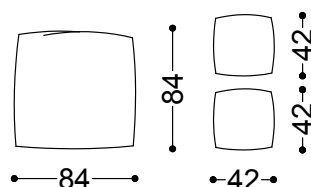

Corner/Terminal unit with 2 backs 39.4"

100x100x70 cm - 39.4x39.4x27.6 in

Pentagon with 2 small backs 63" x 51.6"

160x131x70 cm - 63x51.6x27.6 in

Pouf 35.4"x 35.4"

90x90x39 cm - 35.4x35.4x15.4 in

Loose pillow 33.1"x33.1"

84x84 cm - 33.1x33.1 in

Loose pillow 33.1"x16.5"

84x42 cm - 33.1x16.5 in

Loose pillow 16.5"x16.5"

42x42 cm - 16.5x16.5 in

Loose pillow 33.1"x33.1" + Loose pillow 33.1"x16.5"

84x84 cm - 33.1x33.1 in

Loose pillow 33.1"x33.1" + 2 Loose pillow 16.5"x16.5"

84x84 cm - 33.1x33.1 in

Corner/Terminal unit with 2 backs 39.4" + Central unit 35.4" + 2 Loose pillow 33.1"x16.5"

200x100x70 cm - 78.7x39.4x27.6 in

2 Pentagon + 2 Loose pillow 33.1"x33.1" + 4 Loose pillow 16.5"x16.5"