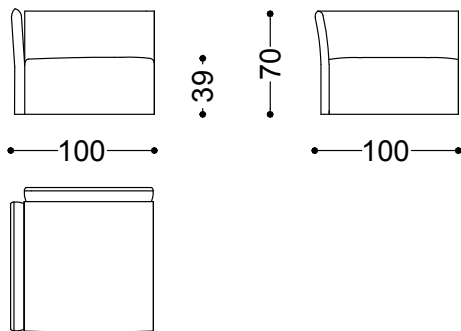

Acting as a counterpoint, the backrests and armrests reveal a steel core, shaped to offer a firm yet welcoming support.

Skyline is both available in fabric or leather.

Central unit 35.4"

90x100x70 cm - 35.4x39.4x27.6"

Trapeze unit 35.4"

90x100x70 cm - 35.4x39.4x27.6"

Corner/Terminal unit with 2 backs 39.4"

100x100x70 cm - 39.4x39.4x27.6"

Pentagon with 2 small backs 63" x 51.6"

160x131x70 cm - 63x51.6x27.6"

Pouf 35.4"x 35.4"

90x90x39 cm - 35.4x35.4x15.4"

Loose pillow 33.1"x33.1"

84x84 cm - 33.1x33.1"

Loose pillow 33.1"x16.5"

84x42 cm - 33.1x16.5"

Loose pillow 16.5"x16.5"

42x42 cm - 16.5x16.5"

Loose pillow 33.1"x33.1" + Loose pillow 33.1"x16.5"