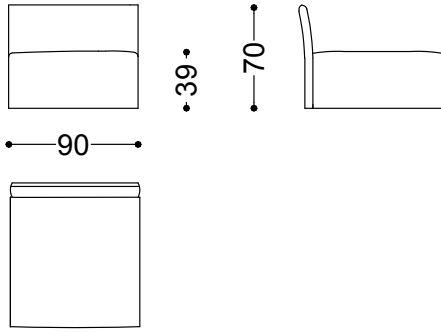

This sofa allows you to build your ideal landscape, where urban rhythm and geometry meet the highest level of relaxation.

Central unit 35.4"

90x100x70 cm - 35.4x39.4x27.6 in

Trapeze unit 35.4"

90x100x70 cm - 35.4x39.4x27.6 in

Corner/Terminal unit with 2 backs 39.4"

100x100x70 cm - 39.4x39.4x27.6 in

Pentagon with 2 small backs 63" x 51.6"

160x131x70 cm - 63x51.6x27.6 in

Pouf 35.4"x 35.4"

90x90x39 cm - 35.4x35.4x15.4 in

Loose pillow 33.1"x33.1"

84x84 cm - 33.1x33.1 in

Loose pillow 33.1"x16.5"

84x42 cm - 33.1x16.5 in

Loose pillow 16.5"x16.5"

42x42 cm - 16.5x16.5 in

Loose pillow 33.1"x33.1" + Loose pillow 33.1"x16.5"

84x84 cm - 33.1x33.1 in

Loose pillow 33.1"x33.1" + 2 Loose pillow 16.5"x16.5"

Central unit 35.4" + Loose pillow 33.1"x33.1"
 90x100x70 cm - 35.4x39.4x27.6 in