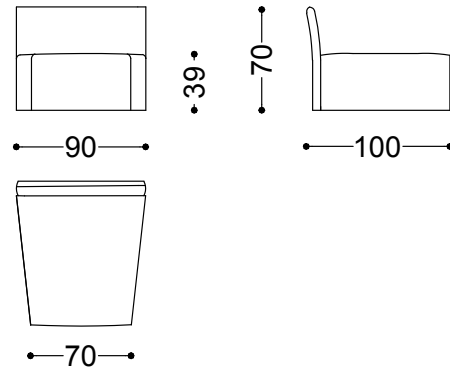

Acting as a counterpoint, the backrests and armrests reveal a steel core, shaped to offer a firm yet welcoming support.

Skyline is both available in fabric or leather.

Central unit 35.4"

90x100x70 cm - 35.4x39.4x27.6"

Trapeze unit 35.4"

90x100x70 cm - 35.4x39.4x27.6"

Corner/Terminal unit with 2 backs 39.4"

100x100x70 cm - 39.4x39.4x27.6"

Pentagon with 2 small backs 63" x 51.6"

160x131x70 cm - 63x51.6x27.6"

Pouf 35.4"x 35.4"

90x90x39 cm - 35.4x35.4x15.4"

Loose pillow 33.1"x33.1"

84x84 cm - 33.1x33.1"

Loose pillow 33.1"x16.5"

84x42 cm - 33.1x16.5"

Loose pillow 16.5"x16.5"

42x42 cm - 16.5x16.5"

Loose pillow 33.1"x33.1" + Loose pillow 33.1"x16.5"