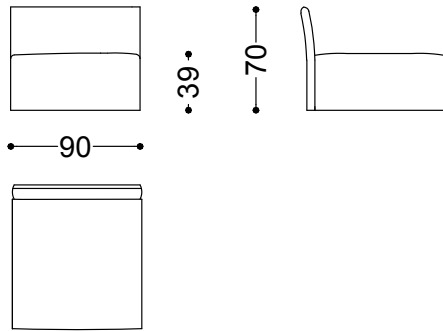

Acting as a counterpoint, the backrests and armrests reveal a steel core, shaped to offer a firm yet welcoming support.

Skyline is both available in fabric or leather.

Central unit 35.4"

90x100x70 cm - 35.4x39.4x27.6"

90x90x39 cm - 35.4x35.4x15.4"

Loose pillow 33.1"x33.1"

84x84 cm - 33.1x33.1"

Loose pillow 33.1"x16.5"

84x42 cm - 33.1x16.5"

Loose pillow 16.5"x16.5"

42x42 cm - 16.5x16.5"

Loose pillow 33.1"x33.1" + Loose pillow 33.1"x16.5"

84x84 cm - 33.1x33.1"

Loose pillow 33.1"x33.1" + 2 Loose pillow 16.5"x16.5"

84x84 cm - 33.1x33.1"

Corner/Terminal unit with 2 backs 39.4" + Central unit 35.4" + 2 Loose pillow 33.1"x16.5"

200x100x70 cm - 78.7x39.4x27.6"

2 Corner/Terminal unit with 2 backs 39.4" +
 Central unit 35.4" + 3 Loose pillow
 33.1"x33.1"
 390x100x70 cm - 153.5x39.4x27.6"

Central unit 35.4" + Loose pillow 33.1"x33.1"
 90x100x70 cm - 35.4x39.4x27.6"