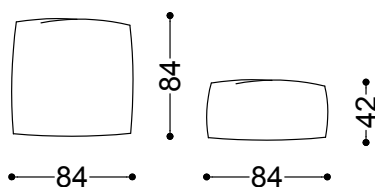

Trapeze unit 35.4"

90x100x70 cm - 35.4x39.4x27.6"

Corner/Terminal unit with 2 backs 39.4"

100x100x70 cm - 39.4x39.4x27.6"

Pentagon with 2 small backs 63" x 51.6"

160x131x70 cm - 63x51.6x27.6"

Pouf 35.4"x 35.4"

90x90x39 cm - 35.4x35.4x15.4"

Loose pillow 33.1"x33.1"

84x84 cm - 33.1x33.1"

Loose pillow 33.1"x16.5"

84x42 cm - 33.1x16.5"

Loose pillow 16.5"x16.5"

42x42 cm - 16.5x16.5"

Loose pillow 33.1"x33.1" + Loose pillow 33.1"x16.5"

84x84 cm - 33.1x33.1"

Loose pillow 33.1"x33.1" + 2 Loose pillow 16.5"x16.5"

84x84 cm - 33.1x33.1"

Corner/Terminal unit with 2 backs 39.4" + Central unit 35.4" + 2 Loose pillow 33.1"x16.5"

200x100x70 cm - 78.7x39.4x27.6"