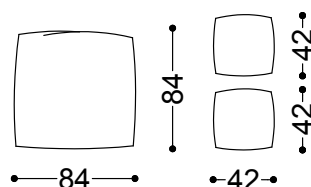

Trapeze unit 35.4"

90x100x70 cm - 35.4x39.4x27.6"

Corner/Terminal unit with 2 backs 39.4"

100x100x70 cm - 39.4x39.4x27.6"

Pentagon with 2 small backs 63" x 51.6"

160x131x70 cm - 63x51.6x27.6"

Pouf 35.4"x 35.4"

90x90x39 cm - 35.4x35.4x15.4"

Loose pillow 33.1"x33.1"

84x84 cm - 33.1x33.1"

Loose pillow 33.1"x16.5"

84x42 cm - 33.1x16.5"

Loose pillow 16.5"x16.5"

42x42 cm - 16.5x16.5"

Loose pillow 33.1"x33.1" + Loose pillow 33.1"x16.5"

84x84 cm - 33.1x33.1"

Loose pillow 33.1"x33.1" + 2 Loose pillow 16.5"x16.5"

84x84 cm - 33.1x33.1"

Corner/Terminal unit with 2 backs 39.4" + Central unit 35.4" + 2 Loose pillow 33.1"x16.5"

200x100x70 cm - 78.7x39.4x27.6"