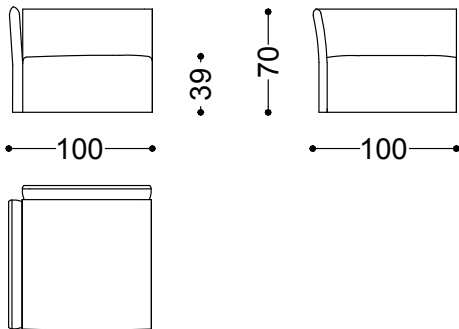

This sofa allows you to build your ideal landscape, where urban rhythm and geometry meet the highest level of relaxation.

Central unit 35.4"

90x100x70 cm - 35.4x39.4x27.6 in

Trapeze unit 35.4"

90x100x70 cm - 35.4x39.4x27.6 in

Corner/Terminal unit with 2 backs 39.4"

100x100x70 cm - 39.4x39.4x27.6 in

Pentagon with 2 small backs 63" x 51.6"

160x131x70 cm - 63x51.6x27.6 in

Pouf 35.4"x 35.4"

90x90x39 cm - 35.4x35.4x15.4 in

Loose pillow 33.1"x33.1"

84x84 cm - 33.1x33.1 in

Loose pillow 33.1"x16.5"

84x42 cm - 33.1x16.5 in

Loose pillow 16.5"x16.5"

42x42 cm - 16.5x16.5 in

Loose pillow 33.1"x33.1" + Loose pillow 33.1"x16.5"

84x84 cm - 33.1x33.1 in

Loose pillow 33.1"x33.1" + 2 Loose pillow 16.5"x16.5"

Central unit 35.4" + Loose pillow 33.1"x33.1"
 90x100x70 cm - 35.4x39.4x27.6 in