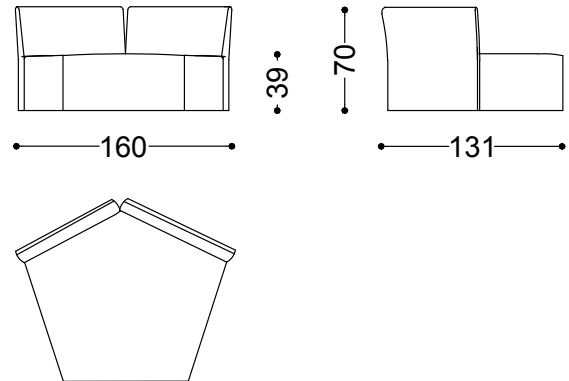

This sofa allows you to build your ideal landscape, where urban rhythm and geometry meet the highest level of relaxation.

Central unit 35.4"

90x100x70 cm - 35.4x39.4x27.6 in

Trapeze unit 35.4"

90x100x70 cm - 35.4x39.4x27.6 in

Corner/Terminal unit with 2 backs 39.4"

100x100x70 cm - 39.4x39.4x27.6 in

Pentagon with 2 small backs 63" x 51.6"

160x131x70 cm - 63x51.6x27.6 in

Pouf 35.4"x 35.4"

90x90x39 cm - 35.4x35.4x15.4 in

Loose pillow 33.1"x33.1"

84x84 cm - 33.1x33.1 in

Loose pillow 33.1"x16.5"

84x42 cm - 33.1x16.5 in

Loose pillow 16.5"x16.5"

42x42 cm - 16.5x16.5 in

Loose pillow 33.1"x33.1" + Loose pillow 33.1"x16.5"

84x84 cm - 33.1x33.1 in

Loose pillow 33.1"x33.1" + 2 Loose pillow 16.5"x16.5"

Central unit 35.4" + Loose pillow 33.1"x33.1"
 90x100x70 cm - 35.4x39.4x27.6 in