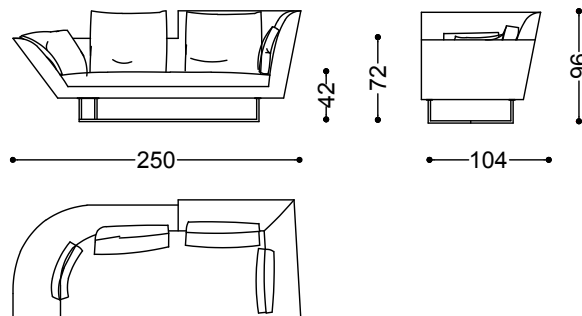

Supporting this dynamic design there is a solid wood and plywood frame, featuring an elastic webbing suspension system. The entire structure is padded with shape-retaining, differentiated-density polyurethane foam and wrapped in polyester fiber, while the steel feet boast a polished chrome finish. The seat and back cushions welcome you with a generous virgin goose down filling, reinforced by a shape-retaining polyurethane foam core to ensure flawless support and hold its shape over time.

Little Wing is available in either fabric or leather.p>

Sofa 2 seater 86,6" curved arm right/left
220x104x73 cm - 86.6x40.9x28.7"

Sofa 3,5 seater 98,4" curved arm right/left
250x104x73 cm - 98.4x40.9x28.7"

Sofa 4 seater 110,2" curved arm right/left
280x104x73 cm - 110.2x40.9x28.7"