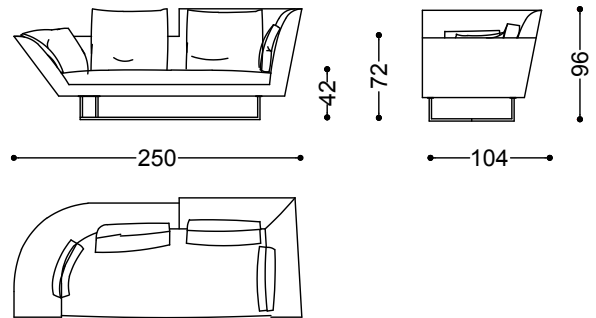

Sofa 2 seater 86,6" curved arm right/left  
220x104x73 cm - 86.6x40.9x28.7 in

Sofa 3,5 seater 98,4" curved arm right/left  
250x104x73 cm - 98.4x40.9x28.7 in

Sofa 4 seater 110,2" curved arm right/left  
280x104x73 cm - 110.2x40.9x28.7 in