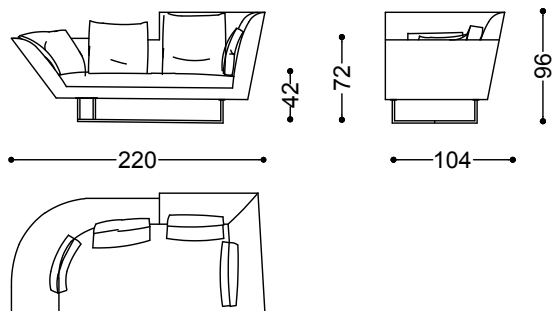

Supporting this dynamic design there is a solid wood and plywood frame, featuring an elastic webbing suspension system. The entire structure is padded with shape-retaining, differentiated-density polyurethane foam and wrapped in polyester fiber, while the steel feet boast a polished chrome finish. The seat and back cushions welcome you with a generous virgin goose down filling, reinforced by a shape-retaining polyurethane foam core to ensure flawless support and hold its shape over time.

Little Wing is available in either fabric or leather.p>

Sofa 2 seater 86,6" curved arm right/left
220x104x73 cm - 86.6x40.9x28.7"

Sofa 3,5 seater 98,4" curved arm right/left
250x104x73 cm - 98.4x40.9x28.7"

Sofa 4 seater 110,2" curved arm right/left
280x104x73 cm - 110.2x40.9x28.7"