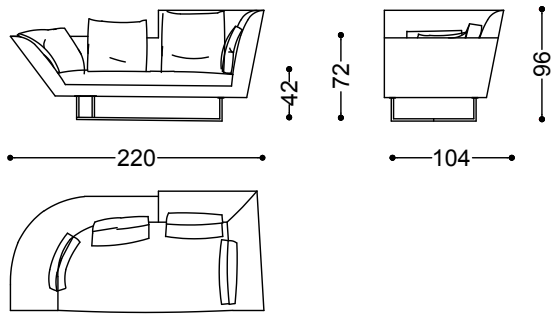

Sofa 2 seater 86,6" curved arm right/left  
220x104x73 cm - 86.6x40.9x28.7 in

Sofa 3,5 seater 98,4" curved arm right/left  
250x104x73 cm - 98.4x40.9x28.7 in

Sofa 4 seater 110,2" curved arm right/left  
280x104x73 cm - 110.2x40.9x28.7 in