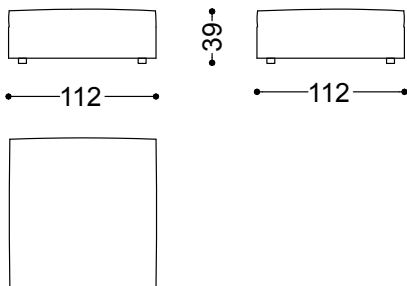

140x112x62 cm - 55.1x44.1x24.4 in

Terminal unit with 1 arm left/right 71.7"

182x112x62 cm - 71.7x44.1x24.4 in

Terminal unit with 1 arm left/right 79.5"

202x112x62 cm - 79.5x44.1x24.4 in

Terminal unit with 1 arm left/right 91.3"

232x112x62 cm - 91.3x44.1x24.4 in

Corner 44.1"x44.1"

112x112x62 cm - 44.1x44.1x24.4 in

Chaiselongue left/right 44.1"x90.6"

112x230x62 cm - 44.1x90.6x24.4 in

Chaiselongue left/right 55.1"x90.6"

140x230x62 cm - 55.1x90.6x24.4 in

Pouf 44.1"x44.1"

112x112x39 cm - 44.1x44.1x15.4 in

Terminal unit right 71.7" + Terminal unit right 71.7"

294x182x62 cm - 115.7x71.7x24.4 in

Terminal unit left 79.5" + Sofa 98.4"  
314x250x62 cm - 123.6x98.4x24.4 in

Terminal unit left 71.7" + Corner 44.1" +  
Terminal unit right 71.7"  
314x314x62 cm - 123.6x123.6x24.4 in

Terminal unit left 71.7" + Terminal unit right  
71.7" + Pouf 44.1"x44.1" + Terminal unit left  
71.7"  
364x406x62 cm - 143.3x159.8x24.4 in