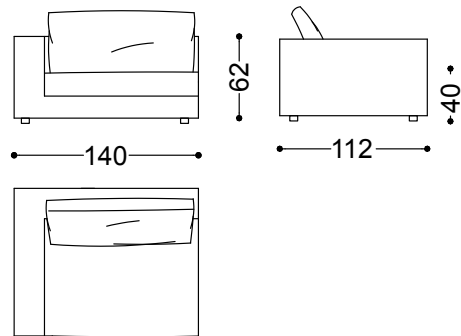

Sofa 3 seater with 2 arms 86.6"

220x112x62 cm - 86.6x44.1x24.4"

Sofa 4 seater with 2 arms 98.4"

250x112x62 cm - 98.4x44.1x24.4"

Terminal unit with 1 arm left/right 55.1"

140x112x62 cm - 55.1x44.1x24.4"

Terminal unit with 1 arm left/right 71.7"
182x112x62 cm - 71.7x44.1x24.4"

Terminal unit with 1 arm left/right 79.5"
202x112x62 cm - 79.5x44.1x24.4"

Terminal unit with 1 arm left/right 91.3"
232x112x62 cm - 91.3x44.1x24.4"

Corner 44.1"x44.1"
112x112x62 cm - 44.1x44.1x24.4"

Chaiselongue left/right 44.1"x90.6"

112x230x62 cm - 44.1x90.6x24.4"

Chaiselongue left/right 55.1"x90.6"

140x230x62 cm - 55.1x90.6x24.4"

Pouf 44.1"x44.1"

112x112x39 cm - 44.1x44.1x15.4"

Terminal unit right 71.7" + Terminal unit right 71.7"

294x182x62 cm - 115.7x71.7x24.4"

Terminal unit left 79.5" + Sofa 98.4"
314x250x62 cm - 123.6x98.4x24.4"

Terminal unit left 71.7" + Corner 44.1" +
Terminal unit right 71.7"
314x314x62 cm - 123.6x123.6x24.4"

Terminal unit left 71.7" + Terminal unit right
71.7" + Pouf 44.1"x44.1" + Terminal unit left
71.7"
364x406x62 cm - 143.3x159.8x24.4"