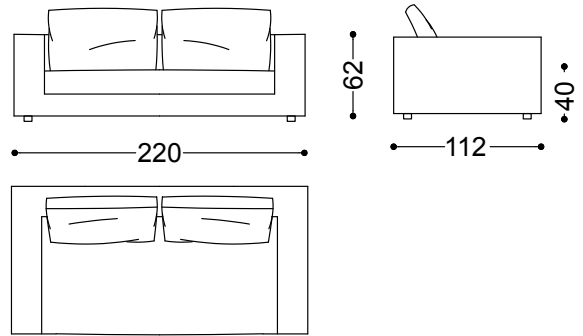

Flora is both available in fabric or leather.

Flora is also available with a reduced depth of 5, 10 or 15 centimeters, with the exception of the poufs.

Sofa 2.5 seater with 2 arms 78.7"

200x112x62 cm - 78.7x44.1x24.4"

Sofa 3 seater with 2 arms 86.6"

220x112x62 cm - 86.6x44.1x24.4"

Sofa 4 seater with 2 arms 98.4"

250x112x62 cm - 98.4x44.1x24.4"

Terminal unit with 1 arm left/right 55.1"

140x112x62 cm - 55.1x44.1x24.4"

Terminal unit with 1 arm left/right 71.7"
182x112x62 cm - 71.7x44.1x24.4"

Terminal unit with 1 arm left/right 79.5"
202x112x62 cm - 79.5x44.1x24.4"

Terminal unit with 1 arm left/right 91.3"
232x112x62 cm - 91.3x44.1x24.4"

Corner 44.1"x44.1"
112x112x62 cm - 44.1x44.1x24.4"

Chaiselongue left/right 44.1"x90.6"

Terminal unit left 79.5" + Sofa 98.4"
314x250x62 cm - 123.6x98.4x24.4"

Terminal unit left 71.7" + Corner 44.1" +
Terminal unit right 71.7"
314x314x62 cm - 123.6x123.6x24.4"

Terminal unit left 71.7" + Terminal unit right
71.7" + Pouf 44.1"x44.1" + Terminal unit left
71.7"
364x406x62 cm - 143.3x159.8x24.4"