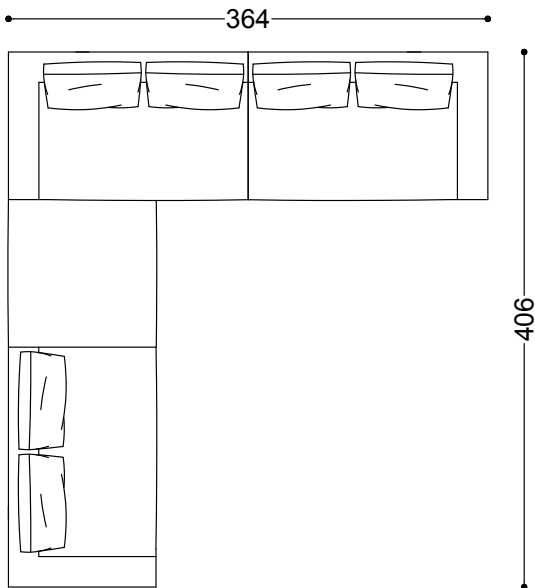

Terminal unit with 1 arm left/right 79.5"
202x112x62 cm - 79.5x44.1x24.4"

Terminal unit with 1 arm left/right 91.3"
232x112x62 cm - 91.3x44.1x24.4"

Corner 44.1"x44.1"
112x112x62 cm - 44.1x44.1x24.4"

Chaiselongue left/right 44.1"x90.6"

112x230x62 cm - 44.1x90.6x24.4"

Chaiselongue left/right 55.1"x90.6"

140x230x62 cm - 55.1x90.6x24.4"

Pouf 44.1"x44.1"

112x112x39 cm - 44.1x44.1x15.4"

Terminal unit right 71.7" + Terminal unit right 71.7"

294x182x62 cm - 115.7x71.7x24.4"

Terminal unit left 79.5" + Sofa 98.4"
314x250x62 cm - 123.6x98.4x24.4"

Terminal unit left 71.7" + Corner 44.1" +
Terminal unit right 71.7"
314x314x62 cm - 123.6x123.6x24.4"

Terminal unit left 71.7" + Terminal unit right
71.7" + Pouf 44.1"x44.1" + Terminal unit left
71.7"
364x406x62 cm - 143.3x159.8x24.4"

Terminal unit right 55.1" + Terminal unit right
91.3"
372x112x62 cm - 146.5x44.1x24.4"

Terminal unit left 91.3" + Chaiselongue right
55.1"x90.6"

372x230x62 cm - 146.5x90.6x24.4"