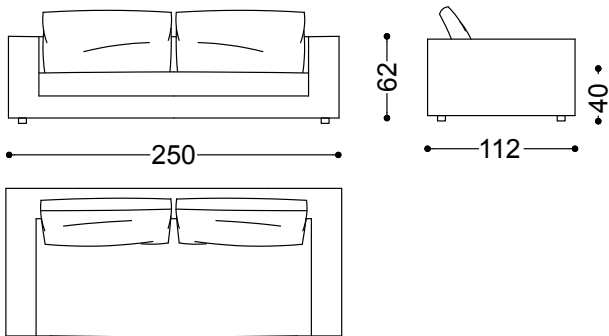

Sofa 2.5 seater with 2 arms 78.7"

200x112x62 cm - 78.7x44.1x24.4 in

Sofa 3 seater with 2 arms 86.6"

220x112x62 cm - 86.6x44.1x24.4 in

Sofa 4 seater with 2 arms 98.4"

250x112x62 cm - 98.4x44.1x24.4 in

Terminal unit with 1 arm left/right 55.1"

140x112x62 cm - 55.1x44.1x24.4 in

Terminal unit with 1 arm left/right 71.7"

182x112x62 cm - 71.7x44.1x24.4 in

Terminal unit with 1 arm left/right 79.5"

202x112x62 cm - 79.5x44.1x24.4 in

Terminal unit with 1 arm left/right 91.3"

232x112x62 cm - 91.3x44.1x24.4 in

Corner 44.1"x44.1"

112x112x62 cm - 44.1x44.1x24.4 in

Chaiselongue left/right 44.1"x90.6"

112x230x62 cm - 44.1x90.6x24.4 in

Chaiselongue left/right 55.1"x90.6"

140x230x62 cm - 55.1x90.6x24.4 in

Terminal unit left 71.7" + Corner 44.1" +  
Terminal unit right 71.7"  
314x314x62 cm - 123.6x123.6x24.4 in

Terminal unit left 71.7" + Terminal unit right  
71.7" + Pouf 44.1"x44.1" + Terminal unit left  
71.7"  
364x406x62 cm - 143.3x159.8x24.4 in