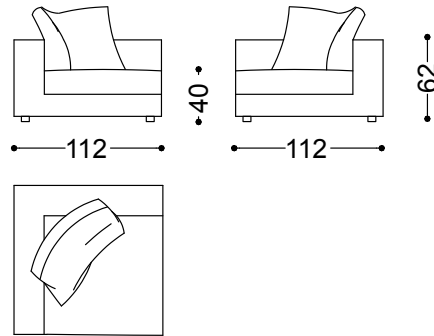

Sofa 2.5 seater with 2 arms 78.7"

200x112x62 cm - 78.7x44.1x24.4 in

Sofa 3 seater with 2 arms 86.6"

220x112x62 cm - 86.6x44.1x24.4 in

Sofa 4 seater with 2 arms 98.4"

250x112x62 cm - 98.4x44.1x24.4 in

Terminal unit with 1 arm left/right 55.1"

140x112x62 cm - 55.1x44.1x24.4 in

Terminal unit with 1 arm left/right 71.7"

182x112x62 cm - 71.7x44.1x24.4 in

Terminal unit with 1 arm left/right 79.5"

202x112x62 cm - 79.5x44.1x24.4 in

Terminal unit with 1 arm left/right 91.3"

232x112x62 cm - 91.3x44.1x24.4 in

Corner 44.1"x44.1"

112x112x62 cm - 44.1x44.1x24.4 in

Chaiselongue left/right 44.1"x90.6"

112x230x62 cm - 44.1x90.6x24.4 in

Chaiselongue left/right 55.1"x90.6"

140x230x62 cm - 55.1x90.6x24.4 in

Pouf 44.1"x44.1"

112x112x39 cm - 44.1x44.1x15.4 in

Terminal unit right 71.7" + Terminal unit right 71.7"

294x182x62 cm - 115.7x71.7x24.4 in

Terminal unit left 79.5" + Sofa 98.4"  
314x250x62 cm - 123.6x98.4x24.4 in