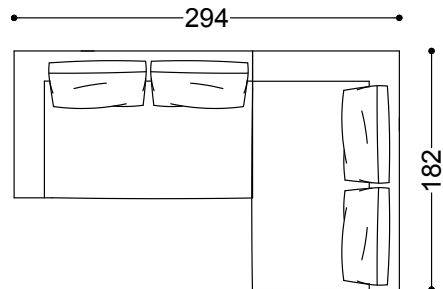

Terminal unit with 1 arm left/right 79.5"
202x112x62 cm - 79.5x44.1x24.4"

Terminal unit with 1 arm left/right 91.3"
232x112x62 cm - 91.3x44.1x24.4"

Corner 44.1"x44.1"
112x112x62 cm - 44.1x44.1x24.4"

Chaiselongue left/right 44.1"x90.6"

112x230x62 cm - 44.1x90.6x24.4"

Chaiselongue left/right 55.1"x90.6"

140x230x62 cm - 55.1x90.6x24.4"

Pouf 44.1"x44.1"

112x112x39 cm - 44.1x44.1x15.4"

Terminal unit right 71.7" + Terminal unit right 71.7"

294x182x62 cm - 115.7x71.7x24.4"

Terminal unit left 79.5" + Sofa 98.4"
314x250x62 cm - 123.6x98.4x24.4"

Terminal unit left 71.7" + Corner 44.1" +
Terminal unit right 71.7"
314x314x62 cm - 123.6x123.6x24.4"

Terminal unit left 71.7" + Terminal unit right
71.7" + Pouf 44.1"x44.1" + Terminal unit left
71.7"
364x406x62 cm - 143.3x159.8x24.4"

Terminal unit right 55.1" + Terminal unit right
91.3"
372x112x62 cm - 146.5x44.1x24.4"

Terminal unit left 91.3" + Chaiselongue right
55.1"x90.6"

372x230x62 cm - 146.5x90.6x24.4"