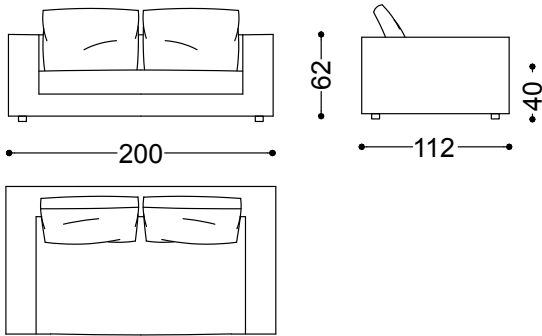

Flora is both available in fabric or leather.

Flora is also available with a reduced depth of 5, 10 or 15 centimeters, with the exception of the poufs.

Sofa 2.5 seater with 2 arms 78.7"

200x112x62 cm - 78.7x44.1x24.4"

Sofa 3 seater with 2 arms 86.6"

220x112x62 cm - 86.6x44.1x24.4"

Sofa 4 seater with 2 arms 98.4"

250x112x62 cm - 98.4x44.1x24.4"

Terminal unit with 1 arm left/right 55.1"

140x112x62 cm - 55.1x44.1x24.4"

Terminal unit with 1 arm left/right 71.7"
182x112x62 cm - 71.7x44.1x24.4"

Terminal unit with 1 arm left/right 79.5"
202x112x62 cm - 79.5x44.1x24.4"

Terminal unit with 1 arm left/right 91.3"
232x112x62 cm - 91.3x44.1x24.4"

Corner 44.1"x44.1"
112x112x62 cm - 44.1x44.1x24.4"

Chaiselongue left/right 44.1"x90.6"

Terminal unit left 79.5" + Sofa 98.4"
314x250x62 cm - 123.6x98.4x24.4"

Terminal unit left 71.7" + Corner 44.1" +
Terminal unit right 71.7"
314x314x62 cm - 123.6x123.6x24.4"

Terminal unit left 71.7" + Terminal unit right
71.7" + Pouf 44.1"x44.1" + Terminal unit left
71.7"
364x406x62 cm - 143.3x159.8x24.4"