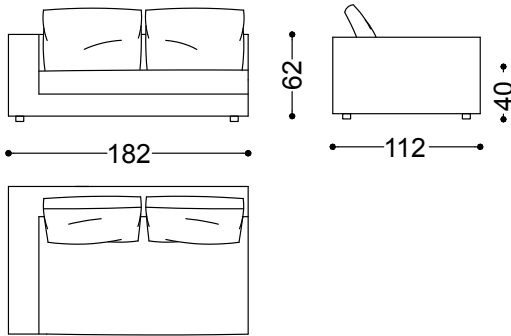

Sofa 3 seater with 2 arms 86.6"

220x112x62 cm - 86.6x44.1x24.4"

Sofa 4 seater with 2 arms 98.4"

250x112x62 cm - 98.4x44.1x24.4"

Terminal unit with 1 arm left/right 55.1"

140x112x62 cm - 55.1x44.1x24.4"

Terminal unit with 1 arm left/right 71.7"
182x112x62 cm - 71.7x44.1x24.4"

Terminal unit with 1 arm left/right 79.5"
202x112x62 cm - 79.5x44.1x24.4"

Terminal unit with 1 arm left/right 91.3"
232x112x62 cm - 91.3x44.1x24.4"

Corner 44.1"x44.1"
112x112x62 cm - 44.1x44.1x24.4"

Chaiselongue left/right 44.1"x90.6"

112x230x62 cm - 44.1x90.6x24.4"

Chaiselongue left/right 55.1"x90.6"

140x230x62 cm - 55.1x90.6x24.4"

Pouf 44.1"x44.1"

112x112x39 cm - 44.1x44.1x15.4"

Terminal unit right 71.7" + Terminal unit right 71.7"

294x182x62 cm - 115.7x71.7x24.4"

Terminal unit left 79.5" + Sofa 98.4"
314x250x62 cm - 123.6x98.4x24.4"

Terminal unit left 71.7" + Corner 44.1" +
Terminal unit right 71.7"
314x314x62 cm - 123.6x123.6x24.4"

Terminal unit left 71.7" + Terminal unit right
71.7" + Pouf 44.1"x44.1" + Terminal unit left
71.7"
364x406x62 cm - 143.3x159.8x24.4"