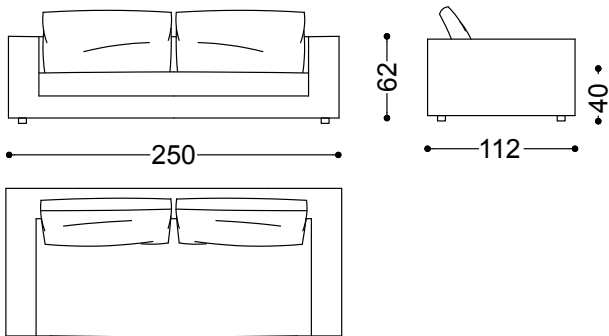

Flora is both available in fabric or leather.

Flora is also available with a reduced depth of 5, 10 or 15 centimeters, with the exception of the poufs.

Sofa 2.5 seater with 2 arms 78.7"

200x112x62 cm - 78.7x44.1x24.4"

Sofa 3 seater with 2 arms 86.6"

220x112x62 cm - 86.6x44.1x24.4"

Sofa 4 seater with 2 arms 98.4"

250x112x62 cm - 98.4x44.1x24.4"

Terminal unit with 1 arm left/right 55.1"

140x112x62 cm - 55.1x44.1x24.4"

Terminal unit with 1 arm left/right 71.7"
182x112x62 cm - 71.7x44.1x24.4"

Terminal unit with 1 arm left/right 79.5"
202x112x62 cm - 79.5x44.1x24.4"

Terminal unit with 1 arm left/right 91.3"
232x112x62 cm - 91.3x44.1x24.4"

Corner 44.1"x44.1"
112x112x62 cm - 44.1x44.1x24.4"

Chaiselongue left/right 44.1"x90.6"

Terminal unit left 79.5" + Sofa 98.4"
314x250x62 cm - 123.6x98.4x24.4"

Terminal unit left 71.7" + Corner 44.1" +
Terminal unit right 71.7"
314x314x62 cm - 123.6x123.6x24.4"

Terminal unit left 71.7" + Terminal unit right
71.7" + Pouf 44.1"x44.1" + Terminal unit left
71.7"
364x406x62 cm - 143.3x159.8x24.4"