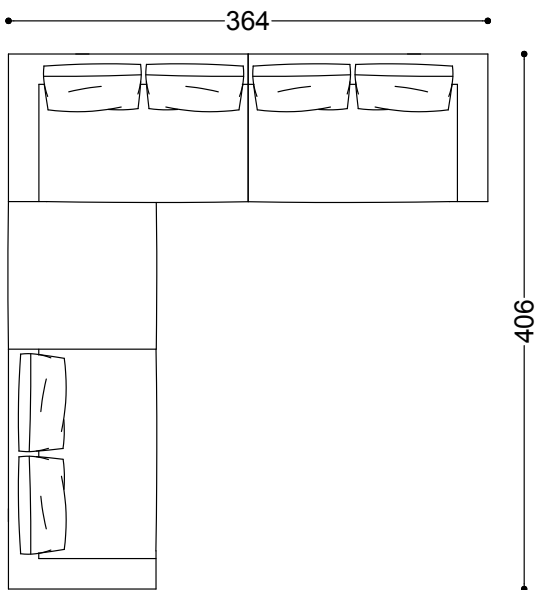

232x112x62 cm - 91.3x44.1x24.4 in

Corner 44.1"x44.1"

112x112x62 cm - 44.1x44.1x24.4 in

Chaiselongue left/right 44.1"x90.6"

112x230x62 cm - 44.1x90.6x24.4 in

Chaiselongue left/right 55.1"x90.6"

140x230x62 cm - 55.1x90.6x24.4 in

Pouf 44.1"x44.1"

112x112x39 cm - 44.1x44.1x15.4 in

Terminal unit right 71.7" + Terminal unit right 71.7"

294x182x62 cm - 115.7x71.7x24.4 in

Terminal unit left 79.5" + Sofa 98.4"  
314x250x62 cm - 123.6x98.4x24.4 in

Terminal unit left 71.7" + Corner 44.1" +  
Terminal unit right 71.7"  
314x314x62 cm - 123.6x123.6x24.4 in

Terminal unit left 71.7" + Terminal unit right  
71.7" + Pouf 44.1"x44.1" + Terminal unit left  
71.7"  
364x406x62 cm - 143.3x159.8x24.4 in

Terminal unit right 55.1" + Terminal unit right  
91.3"  
372x112x62 cm - 146.5x44.1x24.4 in

Terminal unit left 91.3" + Chaiselongue right  
55.1"x90.6"

372x230x62 cm - 146.5x90.6x24.4 in