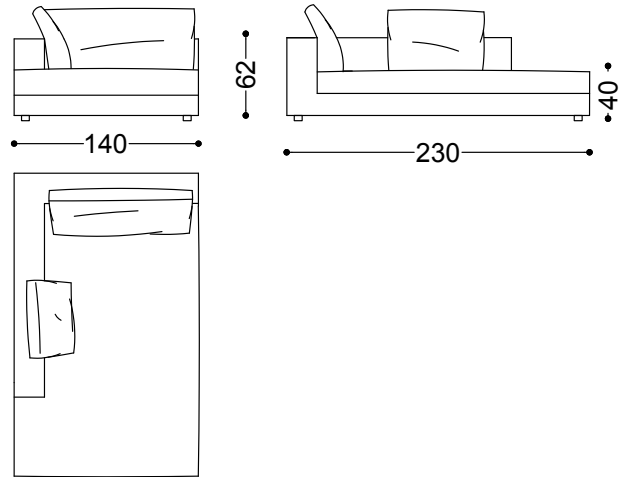

140x112x62 cm - 55.1x44.1x24.4 in

Terminal unit with 1 arm left/right 71.7"

182x112x62 cm - 71.7x44.1x24.4 in

Terminal unit with 1 arm left/right 79.5"

202x112x62 cm - 79.5x44.1x24.4 in

Terminal unit with 1 arm left/right 91.3"

232x112x62 cm - 91.3x44.1x24.4 in

Corner 44.1"x44.1"

112x112x62 cm - 44.1x44.1x24.4 in

Chaiselongue left/right 44.1"x90.6"

112x230x62 cm - 44.1x90.6x24.4 in

Chaiselongue left/right 55.1"x90.6"

140x230x62 cm - 55.1x90.6x24.4 in

Pouf 44.1"x44.1"

112x112x39 cm - 44.1x44.1x15.4 in

Terminal unit right 71.7" + Terminal unit right 71.7"

294x182x62 cm - 115.7x71.7x24.4 in

Terminal unit left 79.5" + Sofa 98.4"  
314x250x62 cm - 123.6x98.4x24.4 in

Terminal unit left 71.7" + Corner 44.1" +  
Terminal unit right 71.7"  
314x314x62 cm - 123.6x123.6x24.4 in

Terminal unit left 71.7" + Terminal unit right  
71.7" + Pouf 44.1"x44.1" + Terminal unit left  
71.7"  
364x406x62 cm - 143.3x159.8x24.4 in