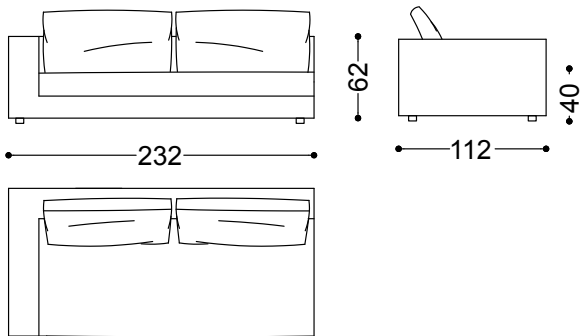

Sofa 3 seater with 2 arms 86.6"

220x112x62 cm - 86.6x44.1x24.4"

Sofa 4 seater with 2 arms 98.4"

250x112x62 cm - 98.4x44.1x24.4"

Terminal unit with 1 arm left/right 55.1"

140x112x62 cm - 55.1x44.1x24.4"

Terminal unit with 1 arm left/right 71.7"
182x112x62 cm - 71.7x44.1x24.4"

Terminal unit with 1 arm left/right 79.5"
202x112x62 cm - 79.5x44.1x24.4"

Terminal unit with 1 arm left/right 91.3"
232x112x62 cm - 91.3x44.1x24.4"

Corner 44.1"x44.1"
112x112x62 cm - 44.1x44.1x24.4"

Chaiselongue left/right 44.1"x90.6"

112x230x62 cm - 44.1x90.6x24.4"

Chaiselongue left/right 55.1"x90.6"

140x230x62 cm - 55.1x90.6x24.4"

Pouf 44.1"x44.1"

112x112x39 cm - 44.1x44.1x15.4"

Terminal unit right 71.7" + Terminal unit right 71.7"

294x182x62 cm - 115.7x71.7x24.4"

Terminal unit left 79.5" + Sofa 98.4"
314x250x62 cm - 123.6x98.4x24.4"

Terminal unit left 71.7" + Corner 44.1" +
Terminal unit right 71.7"
314x314x62 cm - 123.6x123.6x24.4"

Terminal unit left 71.7" + Terminal unit right
71.7" + Pouf 44.1"x44.1" + Terminal unit left
71.7"
364x406x62 cm - 143.3x159.8x24.4"