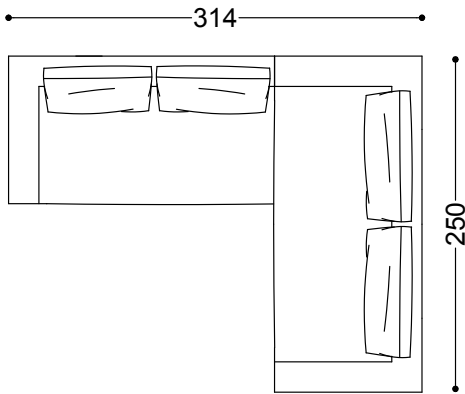

140x112x62 cm - 55.1x44.1x24.4 in

Terminal unit with 1 arm left/right 71.7"

182x112x62 cm - 71.7x44.1x24.4 in

Terminal unit with 1 arm left/right 79.5"

202x112x62 cm - 79.5x44.1x24.4 in

Terminal unit with 1 arm left/right 91.3"

232x112x62 cm - 91.3x44.1x24.4 in

Corner 44.1"x44.1"

112x112x62 cm - 44.1x44.1x24.4 in

Chaiselongue left/right 44.1"x90.6"

112x230x62 cm - 44.1x90.6x24.4 in

Chaiselongue left/right 55.1"x90.6"

140x230x62 cm - 55.1x90.6x24.4 in

Pouf 44.1"x44.1"

112x112x39 cm - 44.1x44.1x15.4 in

Terminal unit right 71.7" + Terminal unit right 71.7"

294x182x62 cm - 115.7x71.7x24.4 in

Terminal unit left 79.5" + Sofa 98.4"  
314x250x62 cm - 123.6x98.4x24.4 in

Terminal unit left 71.7" + Corner 44.1" +  
Terminal unit right 71.7"  
314x314x62 cm - 123.6x123.6x24.4 in

Terminal unit left 71.7" + Terminal unit right  
71.7" + Pouf 44.1"x44.1" + Terminal unit left  
71.7"  
364x406x62 cm - 143.3x159.8x24.4 in