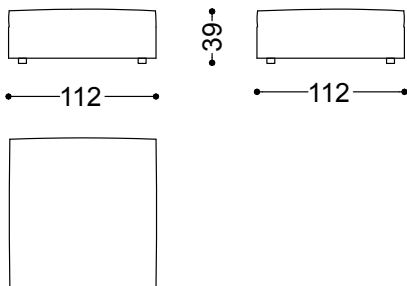

Terminal unit with 1 arm left/right 79.5"
202x112x62 cm - 79.5x44.1x24.4"

Terminal unit with 1 arm left/right 91.3"
232x112x62 cm - 91.3x44.1x24.4"

Corner 44.1"x44.1"
112x112x62 cm - 44.1x44.1x24.4"

Chaiselongue left/right 44.1"x90.6"

112x230x62 cm - 44.1x90.6x24.4"

Chaiselongue left/right 55.1"x90.6"

140x230x62 cm - 55.1x90.6x24.4"

Pouf 44.1"x44.1"

112x112x39 cm - 44.1x44.1x15.4"

Terminal unit right 71.7" + Terminal unit right 71.7"

294x182x62 cm - 115.7x71.7x24.4"

Terminal unit left 79.5" + Sofa 98.4"
314x250x62 cm - 123.6x98.4x24.4"

Terminal unit left 71.7" + Corner 44.1" +
Terminal unit right 71.7"
314x314x62 cm - 123.6x123.6x24.4"

Terminal unit left 71.7" + Terminal unit right
71.7" + Pouf 44.1"x44.1" + Terminal unit left
71.7"
364x406x62 cm - 143.3x159.8x24.4"

Terminal unit right 55.1" + Terminal unit right
91.3"
372x112x62 cm - 146.5x44.1x24.4"

Terminal unit left 91.3" + Chaiselongue right
55.1"x90.6"

372x230x62 cm - 146.5x90.6x24.4"