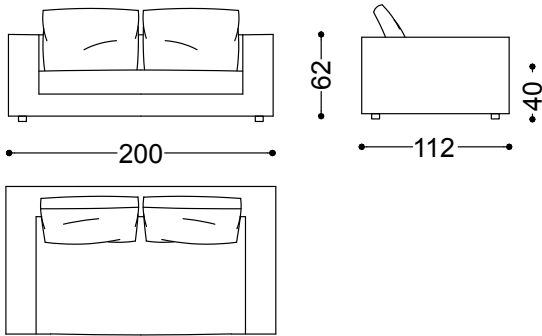

Sofa 2.5 seater with 2 arms 78.7"

200x112x62 cm - 78.7x44.1x24.4 in

Sofa 3 seater with 2 arms 86.6"

220x112x62 cm - 86.6x44.1x24.4 in

Sofa 4 seater with 2 arms 98.4"

250x112x62 cm - 98.4x44.1x24.4 in

Terminal unit with 1 arm left/right 55.1"

140x112x62 cm - 55.1x44.1x24.4 in

Terminal unit with 1 arm left/right 71.7"

182x112x62 cm - 71.7x44.1x24.4 in

Terminal unit with 1 arm left/right 79.5"

202x112x62 cm - 79.5x44.1x24.4 in

Terminal unit with 1 arm left/right 91.3"

Pouf 44.1"x44.1"

112x112x39 cm - 44.1x44.1x15.4 in

Terminal unit right 71.7" + Terminal unit right 71.7"

294x182x62 cm - 115.7x71.7x24.4 in

Terminal unit left 79.5" + Sofa 98.4"  
314x250x62 cm - 123.6x98.4x24.4 in

Terminal unit left 71.7" + Corner 44.1" +  
Terminal unit right 71.7"  
314x314x62 cm - 123.6x123.6x24.4 in

Terminal unit left 71.7" + Terminal unit right  
71.7" + Pouf 44.1"x44.1" + Terminal unit left  
71.7"  
364x406x62 cm - 143.3x159.8x24.4 in