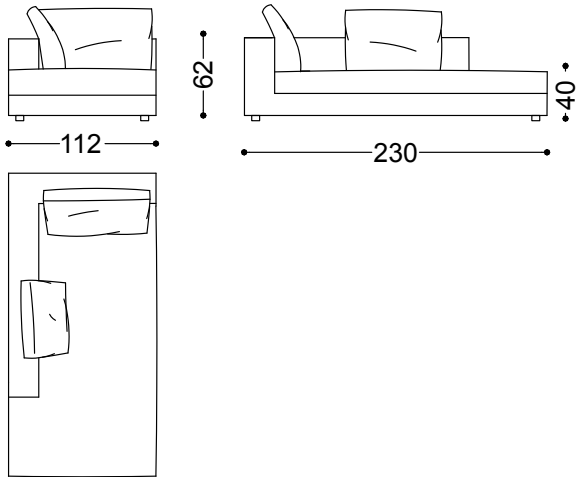

Sofa 3 seater with 2 arms 86.6"

220x112x62 cm - 86.6x44.1x24.4"

Sofa 4 seater with 2 arms 98.4"

250x112x62 cm - 98.4x44.1x24.4"

Terminal unit with 1 arm left/right 55.1"

140x112x62 cm - 55.1x44.1x24.4"

Terminal unit with 1 arm left/right 71.7"
182x112x62 cm - 71.7x44.1x24.4"

Terminal unit with 1 arm left/right 79.5"
202x112x62 cm - 79.5x44.1x24.4"

Terminal unit with 1 arm left/right 91.3"
232x112x62 cm - 91.3x44.1x24.4"

Corner 44.1"x44.1"
112x112x62 cm - 44.1x44.1x24.4"

Chaiselongue left/right 44.1"x90.6"

112x230x62 cm - 44.1x90.6x24.4"

Chaiselongue left/right 55.1"x90.6"

140x230x62 cm - 55.1x90.6x24.4"

Pouf 44.1"x44.1"

112x112x39 cm - 44.1x44.1x15.4"

Terminal unit right 71.7" + Terminal unit right 71.7"

294x182x62 cm - 115.7x71.7x24.4"

Terminal unit left 79.5" + Sofa 98.4"
314x250x62 cm - 123.6x98.4x24.4"

Terminal unit left 71.7" + Corner 44.1" +
Terminal unit right 71.7"
314x314x62 cm - 123.6x123.6x24.4"

Terminal unit left 71.7" + Terminal unit right
71.7" + Pouf 44.1"x44.1" + Terminal unit left
71.7"
364x406x62 cm - 143.3x159.8x24.4"