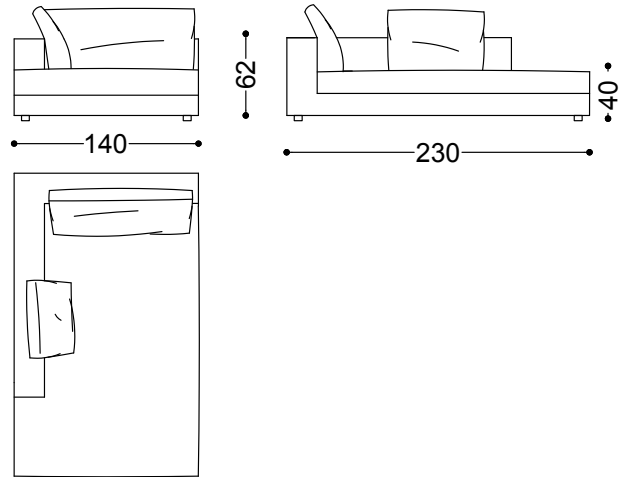

Sofa 3 seater with 2 arms 86.6"

220x112x62 cm - 86.6x44.1x24.4"

Sofa 4 seater with 2 arms 98.4"

250x112x62 cm - 98.4x44.1x24.4"

Terminal unit with 1 arm left/right 55.1"

140x112x62 cm - 55.1x44.1x24.4"

Terminal unit with 1 arm left/right 71.7"
182x112x62 cm - 71.7x44.1x24.4"

Terminal unit with 1 arm left/right 79.5"
202x112x62 cm - 79.5x44.1x24.4"

Terminal unit with 1 arm left/right 91.3"
232x112x62 cm - 91.3x44.1x24.4"

Corner 44.1"x44.1"
112x112x62 cm - 44.1x44.1x24.4"

Chaiselongue left/right 44.1"x90.6"

112x230x62 cm - 44.1x90.6x24.4"

Chaiselongue left/right 55.1"x90.6"

140x230x62 cm - 55.1x90.6x24.4"

Pouf 44.1"x44.1"

112x112x39 cm - 44.1x44.1x15.4"

Terminal unit right 71.7" + Terminal unit right 71.7"

294x182x62 cm - 115.7x71.7x24.4"

Terminal unit left 79.5" + Sofa 98.4"
314x250x62 cm - 123.6x98.4x24.4"

Terminal unit left 71.7" + Corner 44.1" +
Terminal unit right 71.7"
314x314x62 cm - 123.6x123.6x24.4"

Terminal unit left 71.7" + Terminal unit right
71.7" + Pouf 44.1"x44.1" + Terminal unit left
71.7"
364x406x62 cm - 143.3x159.8x24.4"