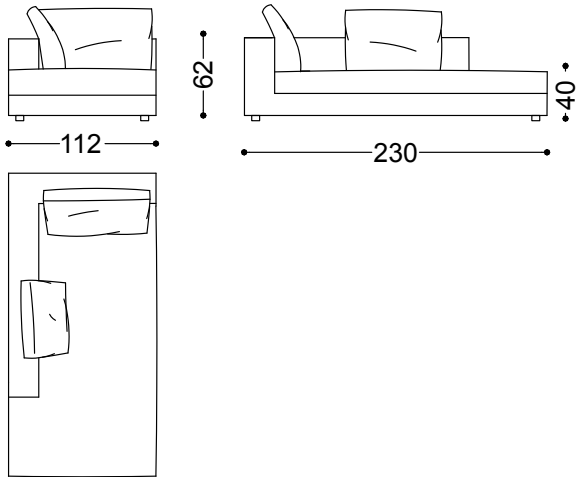

140x112x62 cm - 55.1x44.1x24.4 in

Terminal unit with 1 arm left/right 71.7"

182x112x62 cm - 71.7x44.1x24.4 in

Terminal unit with 1 arm left/right 79.5"

202x112x62 cm - 79.5x44.1x24.4 in

Terminal unit with 1 arm left/right 91.3"

232x112x62 cm - 91.3x44.1x24.4 in

Corner 44.1"x44.1"

112x112x62 cm - 44.1x44.1x24.4 in

Chaiselongue left/right 44.1"x90.6"

112x230x62 cm - 44.1x90.6x24.4 in

Chaiselongue left/right 55.1"x90.6"

140x230x62 cm - 55.1x90.6x24.4 in

Pouf 44.1"x44.1"

112x112x39 cm - 44.1x44.1x15.4 in

Terminal unit right 71.7" + Terminal unit right 71.7"

294x182x62 cm - 115.7x71.7x24.4 in

Terminal unit left 79.5" + Sofa 98.4"  
314x250x62 cm - 123.6x98.4x24.4 in

Terminal unit left 71.7" + Corner 44.1" +  
Terminal unit right 71.7"  
314x314x62 cm - 123.6x123.6x24.4 in

Terminal unit left 71.7" + Terminal unit right  
71.7" + Pouf 44.1"x44.1" + Terminal unit left  
71.7"  
364x406x62 cm - 143.3x159.8x24.4 in