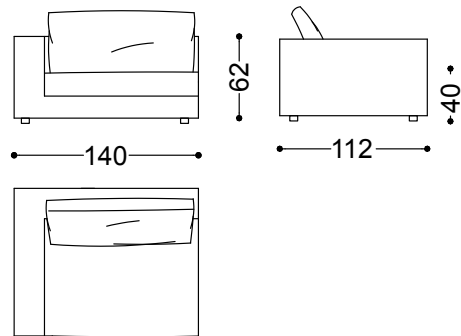

Sofa 2.5 seater with 2 arms 78.7"

200x112x62 cm - 78.7x44.1x24.4 in

Sofa 3 seater with 2 arms 86.6"

220x112x62 cm - 86.6x44.1x24.4 in

Sofa 4 seater with 2 arms 98.4"

250x112x62 cm - 98.4x44.1x24.4 in

Terminal unit with 1 arm left/right 55.1"

140x112x62 cm - 55.1x44.1x24.4 in

Terminal unit with 1 arm left/right 71.7"

182x112x62 cm - 71.7x44.1x24.4 in

Terminal unit with 1 arm left/right 79.5"

202x112x62 cm - 79.5x44.1x24.4 in

Terminal unit with 1 arm left/right 91.3"

Terminal unit left 71.7" + Corner 44.1" +  
Terminal unit right 71.7"  
314x314x62 cm - 123.6x123.6x24.4 in

Terminal unit left 71.7" + Terminal unit right  
71.7" + Pouf 44.1"x44.1" + Terminal unit left  
71.7"  
364x406x62 cm - 143.3x159.8x24.4 in

Terminal unit right 55.1" + Terminal unit right  
91.3"  
372x112x62 cm - 146.5x44.1x24.4 in

Terminal unit left 91.3" + Chaiselongue right  
55.1"x90.6"

372x230x62 cm - 146.5x90.6x24.4 in