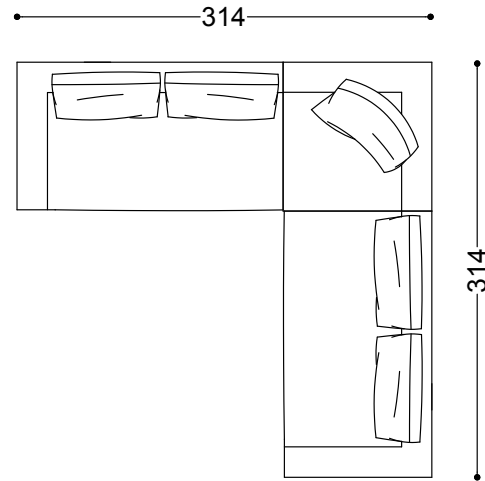

Terminal unit with 1 arm left/right 79.5"
202x112x62 cm - 79.5x44.1x24.4"

Terminal unit with 1 arm left/right 91.3"
232x112x62 cm - 91.3x44.1x24.4"

Corner 44.1"x44.1"
112x112x62 cm - 44.1x44.1x24.4"

Chaiselongue left/right 44.1"x90.6"

112x230x62 cm - 44.1x90.6x24.4"

Chaiselongue left/right 55.1"x90.6"

140x230x62 cm - 55.1x90.6x24.4"

Pouf 44.1"x44.1"

112x112x39 cm - 44.1x44.1x15.4"

Terminal unit right 71.7" + Terminal unit right 71.7"

294x182x62 cm - 115.7x71.7x24.4"

Terminal unit left 79.5" + Sofa 98.4"
314x250x62 cm - 123.6x98.4x24.4"

Terminal unit left 71.7" + Corner 44.1" +
Terminal unit right 71.7"
314x314x62 cm - 123.6x123.6x24.4"

Terminal unit left 71.7" + Terminal unit right
71.7" + Pouf 44.1"x44.1" + Terminal unit left
71.7"
364x406x62 cm - 143.3x159.8x24.4"

Terminal unit right 55.1" + Terminal unit right
91.3"
372x112x62 cm - 146.5x44.1x24.4"

Terminal unit left 91.3" + Chaiselongue right
55.1"x90.6"

372x230x62 cm - 146.5x90.6x24.4"