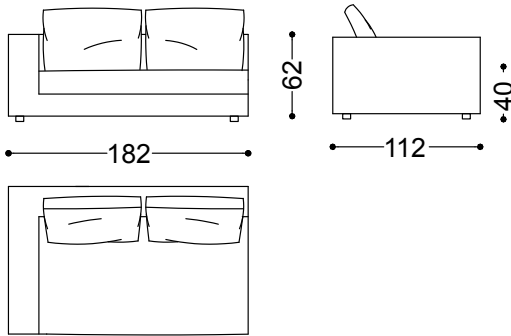

Sofa 2.5 seater with 2 arms 78.7"

200x112x62 cm - 78.7x44.1x24.4 in

Sofa 3 seater with 2 arms 86.6"

220x112x62 cm - 86.6x44.1x24.4 in

Sofa 4 seater with 2 arms 98.4"

250x112x62 cm - 98.4x44.1x24.4 in

Terminal unit with 1 arm left/right 55.1"

140x112x62 cm - 55.1x44.1x24.4 in

Terminal unit with 1 arm left/right 71.7"

182x112x62 cm - 71.7x44.1x24.4 in

Terminal unit with 1 arm left/right 79.5"

202x112x62 cm - 79.5x44.1x24.4 in

Terminal unit with 1 arm left/right 91.3"

Pouf 44.1"x44.1"

112x112x39 cm - 44.1x44.1x15.4 in

Terminal unit right 71.7" + Terminal unit right 71.7"

294x182x62 cm - 115.7x71.7x24.4 in

Terminal unit left 79.5" + Sofa 98.4"  
314x250x62 cm - 123.6x98.4x24.4 in

Terminal unit left 71.7" + Corner 44.1" +  
Terminal unit right 71.7"  
314x314x62 cm - 123.6x123.6x24.4 in

Terminal unit left 71.7" + Terminal unit right  
71.7" + Pouf 44.1"x44.1" + Terminal unit left  
71.7"  
364x406x62 cm - 143.3x159.8x24.4 in