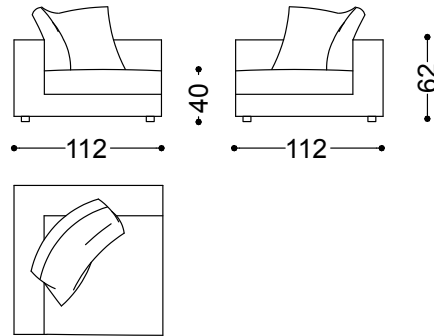

Flora is both available in fabric or leather.

Flora is also available with a reduced depth of 5, 10 or 15 centimeters, with the exception of the poufs.

Sofa 2.5 seater with 2 arms 78.7"

200x112x62 cm - 78.7x44.1x24.4"

Sofa 3 seater with 2 arms 86.6"

220x112x62 cm - 86.6x44.1x24.4"

Sofa 4 seater with 2 arms 98.4"

250x112x62 cm - 98.4x44.1x24.4"

Terminal unit with 1 arm left/right 55.1"

140x112x62 cm - 55.1x44.1x24.4"

Terminal unit with 1 arm left/right 71.7"
182x112x62 cm - 71.7x44.1x24.4"

Terminal unit with 1 arm left/right 79.5"
202x112x62 cm - 79.5x44.1x24.4"

Terminal unit with 1 arm left/right 91.3"
232x112x62 cm - 91.3x44.1x24.4"

Corner 44.1"x44.1"
112x112x62 cm - 44.1x44.1x24.4"

Chaiselongue left/right 44.1"x90.6"

112x230x62 cm - 44.1x90.6x24.4"

Chaiselongue left/right 55.1"x90.6"

140x230x62 cm - 55.1x90.6x24.4"

Pouf 44.1"x44.1"

112x112x39 cm - 44.1x44.1x15.4"

Terminal unit right 71.7" + Terminal unit right 71.7"

294x182x62 cm - 115.7x71.7x24.4"