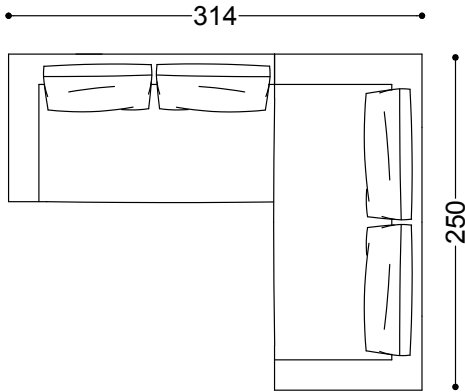

Terminal unit with 1 arm left/right 79.5"
202x112x62 cm - 79.5x44.1x24.4"

Terminal unit with 1 arm left/right 91.3"
232x112x62 cm - 91.3x44.1x24.4"

Corner 44.1"x44.1"
112x112x62 cm - 44.1x44.1x24.4"

Chaiselongue left/right 44.1"x90.6"

112x230x62 cm - 44.1x90.6x24.4"

Chaiselongue left/right 55.1"x90.6"

140x230x62 cm - 55.1x90.6x24.4"

Pouf 44.1"x44.1"

112x112x39 cm - 44.1x44.1x15.4"

Terminal unit right 71.7" + Terminal unit right 71.7"

294x182x62 cm - 115.7x71.7x24.4"

Terminal unit left 79.5" + Sofa 98.4"
314x250x62 cm - 123.6x98.4x24.4"

Terminal unit left 71.7" + Corner 44.1" +
Terminal unit right 71.7"
314x314x62 cm - 123.6x123.6x24.4"

Terminal unit left 71.7" + Terminal unit right
71.7" + Pouf 44.1"x44.1" + Terminal unit left
71.7"
364x406x62 cm - 143.3x159.8x24.4"

Terminal unit right 55.1" + Terminal unit right
91.3"
372x112x62 cm - 146.5x44.1x24.4"

Terminal unit left 91.3" + Chaiselongue right
55.1"x90.6"

372x230x62 cm - 146.5x90.6x24.4"