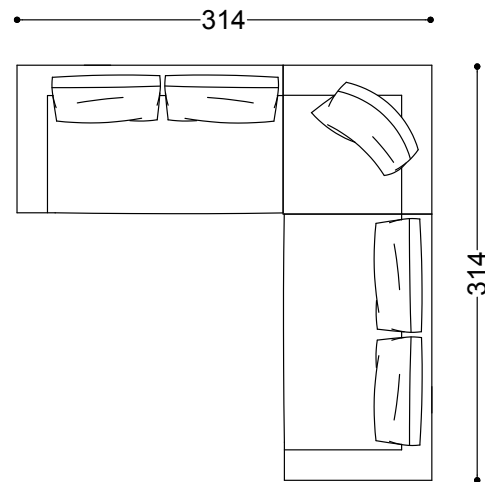

232x112x62 cm - 91.3x44.1x24.4 in

Corner 44.1"x44.1"

112x112x62 cm - 44.1x44.1x24.4 in

Chaiselongue left/right 44.1"x90.6"

112x230x62 cm - 44.1x90.6x24.4 in

Chaiselongue left/right 55.1"x90.6"

140x230x62 cm - 55.1x90.6x24.4 in

Pouf 44.1"x44.1"

112x112x39 cm - 44.1x44.1x15.4 in

Terminal unit right 71.7" + Terminal unit right 71.7"

294x182x62 cm - 115.7x71.7x24.4 in

Terminal unit left 79.5" + Sofa 98.4"  
314x250x62 cm - 123.6x98.4x24.4 in

Terminal unit left 71.7" + Corner 44.1" +  
Terminal unit right 71.7"  
314x314x62 cm - 123.6x123.6x24.4 in

Terminal unit left 71.7" + Terminal unit right  
71.7" + Pouf 44.1"x44.1" + Terminal unit left  
71.7"  
364x406x62 cm - 143.3x159.8x24.4 in

Terminal unit right 55.1" + Terminal unit right  
91.3"  
372x112x62 cm - 146.5x44.1x24.4 in

Terminal unit left 91.3" + Chaiselongue right  
55.1"x90.6"

372x230x62 cm - 146.5x90.6x24.4 in