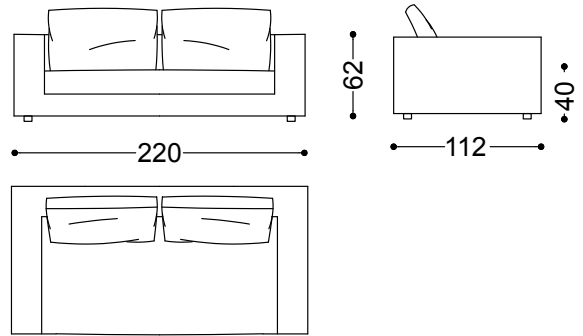

Sofa 2.5 seater with 2 arms 78.7"

200x112x62 cm - 78.7x44.1x24.4 in

Sofa 3 seater with 2 arms 86.6"

220x112x62 cm - 86.6x44.1x24.4 in

Sofa 4 seater with 2 arms 98.4"

250x112x62 cm - 98.4x44.1x24.4 in

Terminal unit with 1 arm left/right 55.1"

140x112x62 cm - 55.1x44.1x24.4 in

Terminal unit with 1 arm left/right 71.7"

182x112x62 cm - 71.7x44.1x24.4 in

Terminal unit with 1 arm left/right 79.5"

202x112x62 cm - 79.5x44.1x24.4 in

Terminal unit with 1 arm left/right 91.3"

Pouf 44.1"x44.1"

112x112x39 cm - 44.1x44.1x15.4 in

Terminal unit right 71.7" + Terminal unit right 71.7"

294x182x62 cm - 115.7x71.7x24.4 in

Terminal unit left 79.5" + Sofa 98.4"  
314x250x62 cm - 123.6x98.4x24.4 in

Terminal unit left 71.7" + Corner 44.1" +  
Terminal unit right 71.7"  
314x314x62 cm - 123.6x123.6x24.4 in

Terminal unit left 71.7" + Terminal unit right  
71.7" + Pouf 44.1"x44.1" + Terminal unit left  
71.7"  
364x406x62 cm - 143.3x159.8x24.4 in