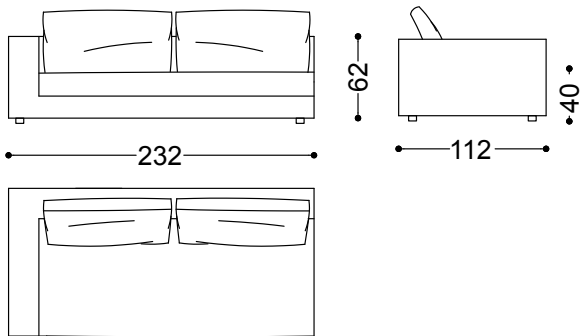

140x112x62 cm - 55.1x44.1x24.4 in

Terminal unit with 1 arm left/right 71.7"

182x112x62 cm - 71.7x44.1x24.4 in

Terminal unit with 1 arm left/right 79.5"

202x112x62 cm - 79.5x44.1x24.4 in

Terminal unit with 1 arm left/right 91.3"

232x112x62 cm - 91.3x44.1x24.4 in

Corner 44.1"x44.1"

112x112x62 cm - 44.1x44.1x24.4 in

Chaiselongue left/right 44.1"x90.6"

112x230x62 cm - 44.1x90.6x24.4 in

Chaiselongue left/right 55.1"x90.6"

140x230x62 cm - 55.1x90.6x24.4 in

Pouf 44.1"x44.1"

112x112x39 cm - 44.1x44.1x15.4 in

Terminal unit right 71.7" + Terminal unit right 71.7"

294x182x62 cm - 115.7x71.7x24.4 in

Terminal unit left 79.5" + Sofa 98.4"  
314x250x62 cm - 123.6x98.4x24.4 in

Terminal unit left 71.7" + Corner 44.1" +  
Terminal unit right 71.7"  
314x314x62 cm - 123.6x123.6x24.4 in

Terminal unit left 71.7" + Terminal unit right  
71.7" + Pouf 44.1"x44.1" + Terminal unit left  
71.7"  
364x406x62 cm - 143.3x159.8x24.4 in