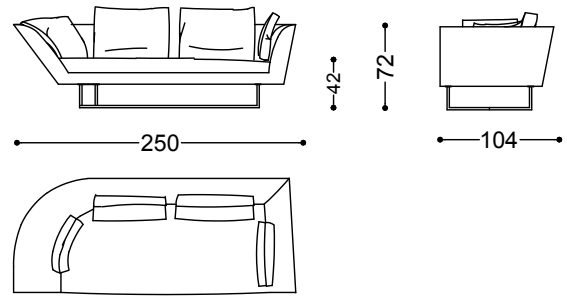

Sofa 2 seater 86,6" curved arm right/left  
220x104x73 cm - 86.6x40.9x28.7 in

Sofa 3,5 seater 98,4" curved arm right/left  
250x104x73 cm - 98.4x40.9x28.7 in

Sofa 4 seater 110,2" curved arm right/left  
280x104x73 cm - 110.2x40.9x28.7 in