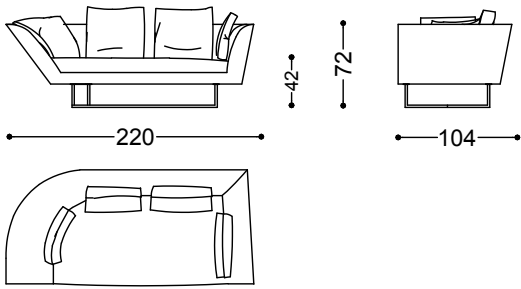

Sofa 2 seater 86,6" curved arm right/left  
220x104x73 cm - 86.6x40.9x28.7 in

Sofa 3,5 seater 98,4" curved arm right/left  
250x104x73 cm - 98.4x40.9x28.7 in

Sofa 4 seater 110,2" curved arm right/left  
280x104x73 cm - 110.2x40.9x28.7 in