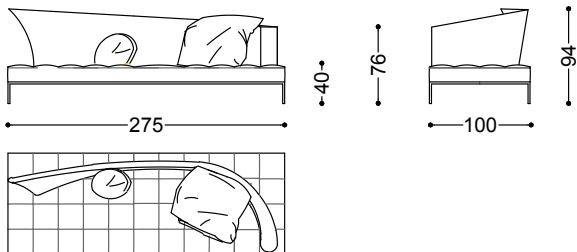

Sole Luna is available in either fabric or leather.

Right sofa 3 seater 88,6"  
225x94x100 cm - 88.6x37x39.4"

Right sofa 3,5 seater 98,4"  
250x94x100 cm - 98.4x37x39.4"

Right sofa 4 seater 108,3"  
275x94x100 cm - 108.3x37x39.4"

Left sofa 3 seater 88,6"  
225x94x100 cm - 88.6x37x39.4"

Left sofa 3,5 seater 98,4"  
250x94x100 cm - 98.4x37x39.4"

Left sofa 4 seater 108,3"  
275x94x100 cm - 108.3x37x39.4"

Loose cushion 30,3" x 30,3"  
77x77 cm - 30.3x30.3"

Round cushion Ø 21,7"  
55x55 cm - 21.7x21.7"