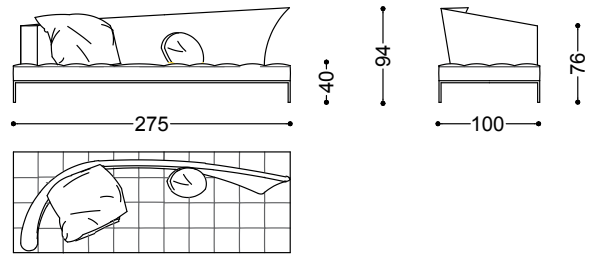

Sole Luna is available in either fabric or leather.

Right sofa 3 seater 88,6"  
225x94x100 cm - 88.6x37x39.4"

Right sofa 3,5 seater 98,4"  
250x94x100 cm - 98.4x37x39.4"

Right sofa 4 seater 108,3"  
275x94x100 cm - 108.3x37x39.4"

Left sofa 3 seater 88,6"  
225x94x100 cm - 88.6x37x39.4"

Left sofa 3,5 seater 98,4"  
250x94x100 cm - 98.4x37x39.4"

Left sofa 4 seater 108,3"  
275x94x100 cm - 108.3x37x39.4"

Loose cushion 30,3" x 30,3"  
77x77 cm - 30.3x30.3"

Round cushion Ø 21,7"  
55x55 cm - 21.7x21.7"