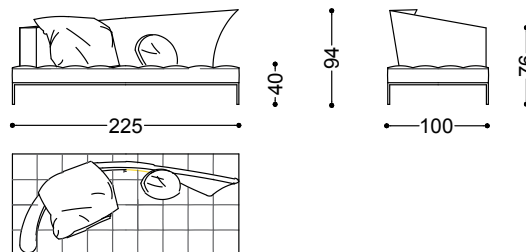

Right sofa 3 seater 88,6"

225x94x100 cm - 88.6x37x39.4 in

Right sofa 3,5 seater 98,4"

250x94x100 cm - 98.4x37x39.4 in

Right sofa 4 seater 108,3"

275x94x100 cm - 108.3x37x39.4 in

Left sofa 3 seater 88,6"

225x94x100 cm - 88.6x37x39.4 in

Left sofa 3,5 seater 98,4"

250x94x100 cm - 98.4x37x39.4 in

Left sofa 4 seater 108,3"

275x94x100 cm - 108.3x37x39.4 in

Loose cushion 30,3" x 30,3"

77x77 cm - 30.3x30.3 in

Round cushion Ø 21,7"

55x55 cm - 21.7x21.7 in