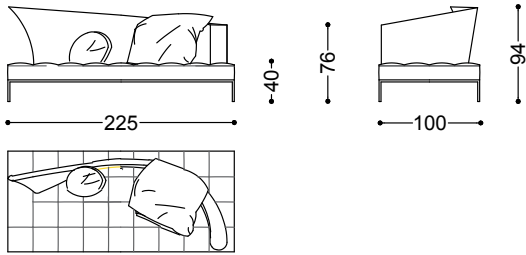

The internal metal frame features an elastic webbing suspension system, fully encased in shape-retaining, differentiated-density polyurethane foam and wrapped in polyester fiber for absolute comfort. Supporting the sofa is a sturdy steel base with an epoxy powder-coated finish. The ergonomics, too, reflect this play of balance: the backrest structure, shaped from crushproof polyurethane foam and polyester fiber, cradles an incredibly soft, pure goose down cushion.

Sole Luna is available in either fabric or leather.

Right sofa 3 seater 88,6"  
225x94x100 cm - 88.6x37x39.4"

Right sofa 3,5 seater 98,4"  
250x94x100 cm - 98.4x37x39.4"

Right sofa 4 seater 108,3"  
275x94x100 cm - 108.3x37x39.4"

Left sofa 3 seater 88,6"  
225x94x100 cm - 88.6x37x39.4"

Left sofa 3,5 seater 98,4"  
250x94x100 cm - 98.4x37x39.4"

Left sofa 4 seater 108,3"  
275x94x100 cm - 108.3x37x39.4"

Loose cushion 30,3" x 30,3"  
77x77 cm - 30.3x30.3"

Round cushion Ø 21,7"  
55x55 cm - 21.7x21.7"