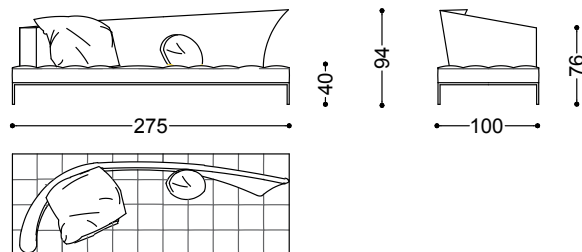

Right sofa 3 seater 88,6"

225x94x100 cm - 88.6x37x39.4 in

Right sofa 3,5 seater 98,4"

250x94x100 cm - 98.4x37x39.4 in

Right sofa 4 seater 108,3"

275x94x100 cm - 108.3x37x39.4 in

Left sofa 3 seater 88,6"

225x94x100 cm - 88.6x37x39.4 in

Left sofa 3,5 seater 98,4"

250x94x100 cm - 98.4x37x39.4 in

Left sofa 4 seater 108,3"

275x94x100 cm - 108.3x37x39.4 in

Loose cushion 30,3" x 30,3"

77x77 cm - 30.3x30.3 in

Round cushion Ø 21,7"

55x55 cm - 21.7x21.7 in