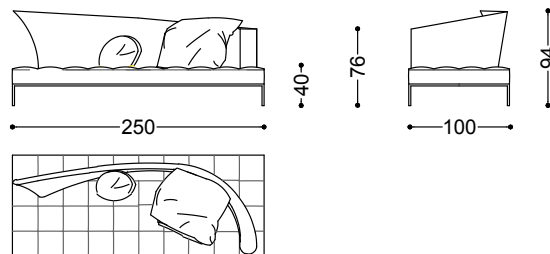

Sole Luna takes shape from the meeting of opposites. Soft yet bold, enveloping yet structured, its strength lies in a magnetic presence capable of bringing rhythm and harmony to any space.

Sole Luna is a sofa with a magnetic, sophisticated character: a piece where contrasts do not cancel each other out, but beautifully enhance one another.

Right sofa 3 seater 88,6"

225x94x100 cm - 88.6x37x39.4 in

Right sofa 3,5 seater 98,4"

250x94x100 cm - 98.4x37x39.4 in

Right sofa 4 seater 108,3"

275x94x100 cm - 108.3x37x39.4 in

Left sofa 3 seater 88,6"

225x94x100 cm - 88.6x37x39.4 in

Left sofa 3,5 seater 98,4"

250x94x100 cm - 98.4x37x39.4 in

Left sofa 4 seater 108,3"

275x94x100 cm - 108.3x37x39.4 in

Loose cushion 30,3" x 30,3"

77x77 cm - 30.3x30.3 in

Round cushion Ø 21,7"

55x55 cm - 21.7x21.7 in