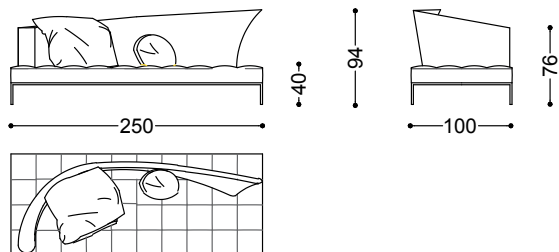

Right sofa 3 seater 88,6"

225x94x100 cm - 88.6x37x39.4 in

Right sofa 3,5 seater 98,4"

250x94x100 cm - 98.4x37x39.4 in

Right sofa 4 seater 108,3"

275x94x100 cm - 108.3x37x39.4 in

Left sofa 3 seater 88,6"

225x94x100 cm - 88.6x37x39.4 in

Left sofa 3,5 seater 98,4"

250x94x100 cm - 98.4x37x39.4 in

Left sofa 4 seater 108,3"

275x94x100 cm - 108.3x37x39.4 in

Loose cushion 30,3" x 30,3"

77x77 cm - 30.3x30.3 in

Round cushion Ø 21,7"

55x55 cm - 21.7x21.7 in