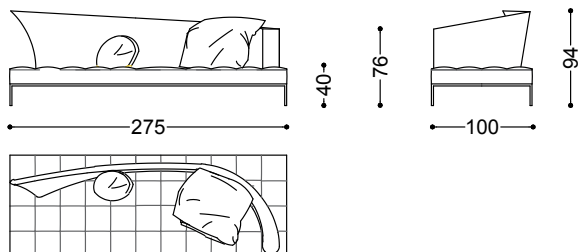

Right sofa 3 seater 88,6"

225x94x100 cm - 88.6x37x39.4 in

Right sofa 3,5 seater 98,4"

250x94x100 cm - 98.4x37x39.4 in

Right sofa 4 seater 108,3"

275x94x100 cm - 108.3x37x39.4 in

Left sofa 3 seater 88,6"

225x94x100 cm - 88.6x37x39.4 in

Left sofa 3,5 seater 98,4"

250x94x100 cm - 98.4x37x39.4 in

Left sofa 4 seater 108,3"

275x94x100 cm - 108.3x37x39.4 in

Loose cushion 30,3" x 30,3"

77x77 cm - 30.3x30.3 in

Round cushion Ø 21,7"

55x55 cm - 21.7x21.7 in