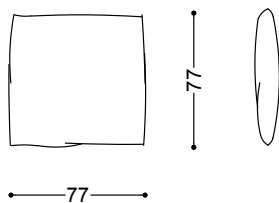

Right sofa 3 seater 88,6"

225x94x100 cm - 88.6x37x39.4 in

Right sofa 3,5 seater 98,4"

250x94x100 cm - 98.4x37x39.4 in

Right sofa 4 seater 108,3"

275x94x100 cm - 108.3x37x39.4 in

Left sofa 3 seater 88,6"

225x94x100 cm - 88.6x37x39.4 in

Left sofa 3,5 seater 98,4"

250x94x100 cm - 98.4x37x39.4 in

Left sofa 4 seater 108,3"

275x94x100 cm - 108.3x37x39.4 in

Loose cushion 30,3" x 30,3"

77x77 cm - 30.3x30.3 in

Round cushion Ø 21,7"

55x55 cm - 21.7x21.7 in