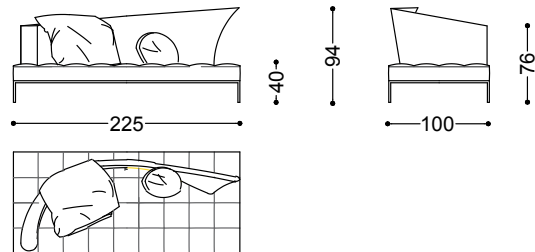

Sole Luna is available in either fabric or leather.

Right sofa 3 seater 88,6"  
225x94x100 cm - 88.6x37x39.4"

Right sofa 3,5 seater 98,4"  
250x94x100 cm - 98.4x37x39.4"

Right sofa 4 seater 108,3"  
275x94x100 cm - 108.3x37x39.4"

Left sofa 3 seater 88,6"  
225x94x100 cm - 88.6x37x39.4"

Left sofa 3,5 seater 98,4"  
250x94x100 cm - 98.4x37x39.4"

Left sofa 4 seater 108,3"  
275x94x100 cm - 108.3x37x39.4"

Loose cushion 30,3" x 30,3"  
77x77 cm - 30.3x30.3"

Round cushion Ø 21,7"  
55x55 cm - 21.7x21.7"