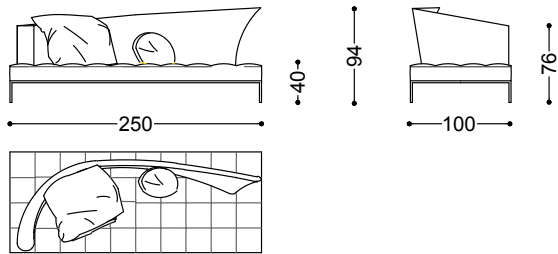

Sole Luna is available in either fabric or leather.

Right sofa 3 seater 88,6"  
225x94x100 cm - 88.6x37x39.4"

Right sofa 3,5 seater 98,4"  
250x94x100 cm - 98.4x37x39.4"

Right sofa 4 seater 108,3"  
275x94x100 cm - 108.3x37x39.4"

Left sofa 3 seater 88,6"  
225x94x100 cm - 88.6x37x39.4"

Left sofa 3,5 seater 98,4"  
250x94x100 cm - 98.4x37x39.4"

Left sofa 4 seater 108,3"  
275x94x100 cm - 108.3x37x39.4"

Loose cushion 30,3" x 30,3"  
77x77 cm - 30.3x30.3"