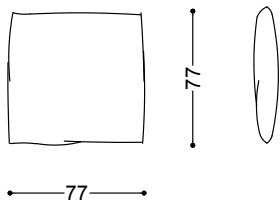

Sole Luna is available in either fabric or leather.

Right sofa 3 seater 88,6"  
225x94x100 cm - 88.6x37x39.4"

Right sofa 3,5 seater 98,4"  
250x94x100 cm - 98.4x37x39.4"

Right sofa 4 seater 108,3"  
275x94x100 cm - 108.3x37x39.4"

Left sofa 3 seater 88,6"  
225x94x100 cm - 88.6x37x39.4"

Left sofa 3,5 seater 98,4"  
250x94x100 cm - 98.4x37x39.4"

Left sofa 4 seater 108,3"  
275x94x100 cm - 108.3x37x39.4"

Loose cushion 30,3" x 30,3"  
77x77 cm - 30.3x30.3"

Round cushion Ø 21,7"  
55x55 cm - 21.7x21.7"