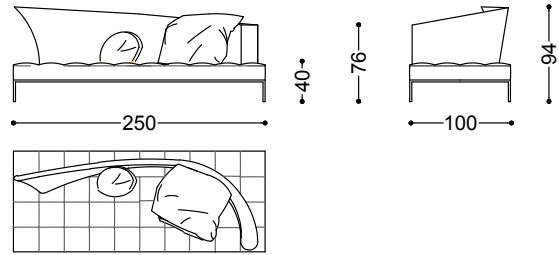

The internal metal frame features an elastic webbing suspension system, fully encased in shape-retaining, differentiated-density polyurethane foam and wrapped in polyester fiber for absolute comfort. Supporting the sofa is a sturdy steel base with an epoxy powder-coated finish. The ergonomics, too, reflect this play of balance: the backrest structure, shaped from crushproof polyurethane foam and polyester fiber, cradles an incredibly soft, pure goose down cushion.

Sole Luna is available in either fabric or leather.

Right sofa 3 seater 88,6"  
225x94x100 cm - 88.6x37x39.4"

Right sofa 3,5 seater 98,4"  
250x94x100 cm - 98.4x37x39.4"

Right sofa 4 seater 108,3"  
275x94x100 cm - 108.3x37x39.4"

Left sofa 3 seater 88,6"  
225x94x100 cm - 88.6x37x39.4"

Left sofa 3,5 seater 98,4"  
250x94x100 cm - 98.4x37x39.4"

Left sofa 4 seater 108,3"  
275x94x100 cm - 108.3x37x39.4"

Loose cushion 30,3" x 30,3"  
77x77 cm - 30.3x30.3"

Round cushion Ø 21,7"  
55x55 cm - 21.7x21.7"