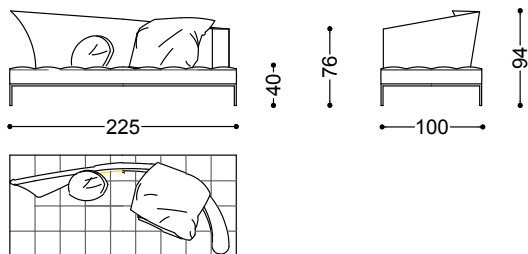

Sole Luna takes shape from the meeting of opposites. Soft yet bold, enveloping yet structured, its strength lies in a magnetic presence capable of bringing rhythm and harmony to any space.

Sole Luna is a sofa with a magnetic, sophisticated character: a piece where contrasts do not cancel each other out, but beautifully enhance one another.

Right sofa 3 seater 88,6"

225x94x100 cm - 88.6x37x39.4 in

Right sofa 3,5 seater 98,4"

250x94x100 cm - 98.4x37x39.4 in

Right sofa 4 seater 108,3"

275x94x100 cm - 108.3x37x39.4 in

Left sofa 3 seater 88,6"

225x94x100 cm - 88.6x37x39.4 in

Left sofa 3,5 seater 98,4"

250x94x100 cm - 98.4x37x39.4 in

Left sofa 4 seater 108,3"

275x94x100 cm - 108.3x37x39.4 in

Loose cushion 30,3" x 30,3"

77x77 cm - 30.3x30.3 in

Round cushion Ø 21,7"

55x55 cm - 21.7x21.7 in