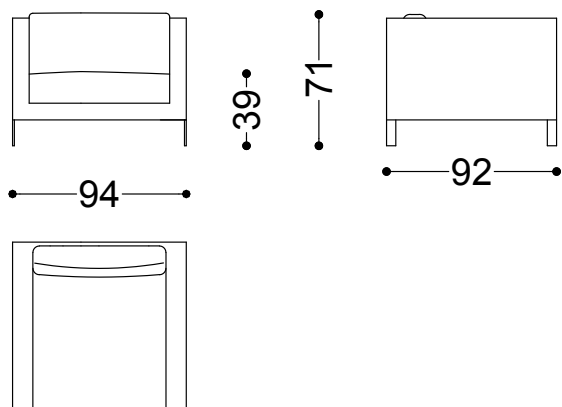

## Armchair 31,0"

94x92x71 cm - 37x36.2x28 in

## Armchair 29,1"

74x92x71 cm - 29.1x36.2x28 in