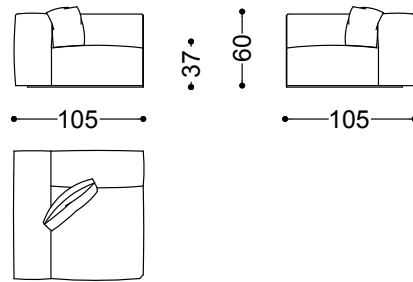

Sofa 4 seater 102,4" (2 terminal units 51,2" sx + dx)

260x105x60 cm - 102.4x41.3x23.6"

Terminal unit whit 1 arm left/right 41,3"

105x105x60 cm - 41.3x41.3x23.6"

Terminal unit with 1 arm left/right 47,2"  
120x105x60 cm - 47.2x41.3x23.6"

Terminal unit with 1 arm left/right 51,2"  
130x105x60 cm - 51.2x41.3x23.6"

Central unit 29,5"  
75x102x60 cm - 29.5x40.2x23.6"

Central unit 35,4"  
90x102x60 cm - 35.4x40.2x23.6"

Central unit 39,4"

100x102x60 cm - 39.4x40.2x23.6"

Corner 41,3"x41,3"

105x105x60 cm - 41.3x41.3x23.6"

Chaiselongue with arm right/left 47,2"

120x155x60 cm - 47.2x61x23.6"

Chaiselongue with arm right/left 51,2"

130x155x60 cm - 51.2x61x23.6"

Pouff 39,4"x39,4"

100x100x37 cm - 39.4x39.4x14.6"