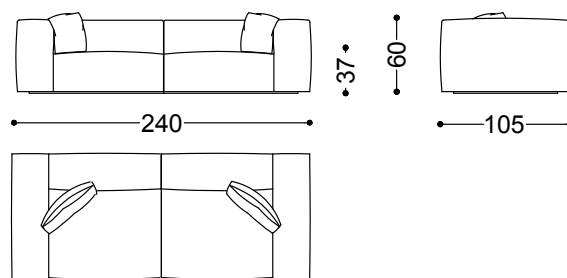

The Aspettami modular sofa evokes the feeling of a future promise, allowing you to express your creativity by combining its various elements.

Sofa 3 seater 82,7" (2 terminal units 41,3" sx + dx)

210x105x60 cm - 82.7x41.3x23.6 in

Sofa 3,5 seater 94,5" (2 terminal units 47,2" sx + dx)

240x105x60 cm - 94.5x41.3x23.6 in

Sofa 4 seater 102,4" (2 terminal units 51,2" sx + dx)

260x105x60 cm - 102.4x41.3x23.6 in

Terminal unit whit 1 arm left/right 41,3"

105x105x60 cm - 41.3x41.3x23.6 in

Terminal unit with 1 arm left/right 47,2"

120x105x60 cm - 47.2x41.3x23.6 in

Terminal unit with 1 arm left/right 51,2"

130x105x60 cm - 51.2x41.3x23.6 in

Central unit 29,5"

75x102x60 cm - 29.5x40.2x23.6 in

Central unit 35,4"

90x102x60 cm - 35.4x40.2x23.6 in

Central unit 39,4"

100x102x60 cm - 39.4x40.2x23.6 in

Corner 41,3"x41,3"

105x105x60 cm - 41.3x41.3x23.6 in

Chaiselongue with arm right/left 47,2"

120x155x60 cm - 47.2x61x23.6 in