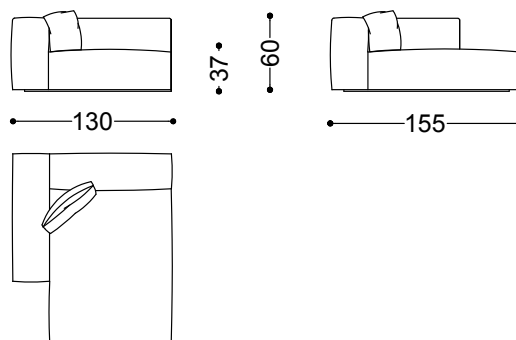

Sofa 3,5 seater 94,5" (2 terminal units 47,2" sx + dx)

240x105x60 cm - 94.5x41.3x23.6 in

Sofa 4 seater 102,4" (2 terminal units 51,2" sx + dx)

260x105x60 cm - 102.4x41.3x23.6 in

Terminal unit whit 1 arm left/right 41,3"

105x105x60 cm - 41.3x41.3x23.6 in

Terminal unit with 1 arm left/right 47,2"

120x105x60 cm - 47.2x41.3x23.6 in

Terminal unit with 1 arm left/right 51,2"

130x105x60 cm - 51.2x41.3x23.6 in

Central unit 29,5"

75x102x60 cm - 29.5x40.2x23.6 in

Central unit 35,4"

90x102x60 cm - 35.4x40.2x23.6 in

Central unit 39,4"

100x102x60 cm - 39.4x40.2x23.6 in

Corner 41,3"x41,3"

105x105x60 cm - 41.3x41.3x23.6 in

Chaiselongue with arm right/left 47,2"

120x155x60 cm - 47.2x61x23.6 in

Chaiselongue with arm right/left 51,2"

130x155x60 cm - 51.2x61x23.6 in

Pouff 39,4"x39,4"

100x100x37 cm - 39.4x39.4x14.6 in