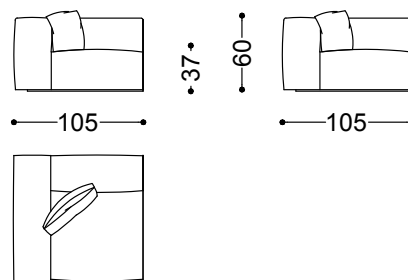

Sofa 3,5 seater 94,5" (2 terminal units 47,2" sx + dx)

240x105x60 cm - 94.5x41.3x23.6 in

Sofa 4 seater 102,4" (2 terminal units 51,2" sx + dx)

260x105x60 cm - 102.4x41.3x23.6 in

Terminal unit whit 1 arm left/right 41,3"

105x105x60 cm - 41.3x41.3x23.6 in

Terminal unit with 1 arm left/right 47,2"

120x105x60 cm - 47.2x41.3x23.6 in

Terminal unit with 1 arm left/right 51,2"

130x105x60 cm - 51.2x41.3x23.6 in

Central unit 29,5"

75x102x60 cm - 29.5x40.2x23.6 in

Central unit 35,4"

90x102x60 cm - 35.4x40.2x23.6 in

Central unit 39,4"

100x102x60 cm - 39.4x40.2x23.6 in

Corner 41,3"x41,3"

105x105x60 cm - 41.3x41.3x23.6 in

Chaiselongue with arm right/left 47,2"

120x155x60 cm - 47.2x61x23.6 in

Chaiselongue with arm right/left 51,2"

130x155x60 cm - 51.2x61x23.6 in

Pouff 39,4"x39,4"

100x100x37 cm - 39.4x39.4x14.6 in