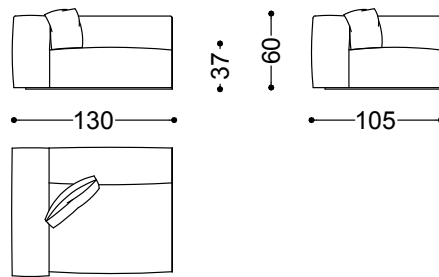

Sofa 3,5 seater 94,5" (2 terminal units 47,2" sx + dx)

240x105x60 cm - 94.5x41.3x23.6 in

Sofa 4 seater 102,4" (2 terminal units 51,2" sx + dx)

260x105x60 cm - 102.4x41.3x23.6 in

Terminal unit whit 1 arm left/right 41,3"

105x105x60 cm - 41.3x41.3x23.6 in

Terminal unit with 1 arm left/right 47,2"

120x105x60 cm - 47.2x41.3x23.6 in

Terminal unit with 1 arm left/right 51,2"

130x105x60 cm - 51.2x41.3x23.6 in

Central unit 29,5"

75x102x60 cm - 29.5x40.2x23.6 in

Central unit 35,4"

90x102x60 cm - 35.4x40.2x23.6 in

Central unit 39,4"

100x102x60 cm - 39.4x40.2x23.6 in

Corner 41,3"x41,3"

105x105x60 cm - 41.3x41.3x23.6 in

Chaiselongue with arm right/left 47,2"

120x155x60 cm - 47.2x61x23.6 in

Chaiselongue with arm right/left 51,2"

130x155x60 cm - 51.2x61x23.6 in

Pouff 39,4"x39,4"

100x100x37 cm - 39.4x39.4x14.6 in