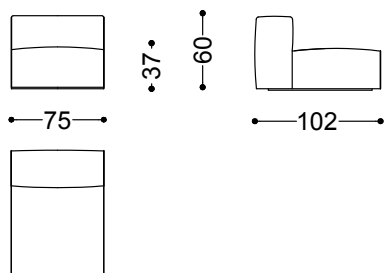

Sofa 3,5 seater 94,5" (2 terminal units 47,2" sx + dx)

240x105x60 cm - 94.5x41.3x23.6 in

Sofa 4 seater 102,4" (2 terminal units 51,2" sx + dx)

260x105x60 cm - 102.4x41.3x23.6 in

Terminal unit whit 1 arm left/right 41,3"

105x105x60 cm - 41.3x41.3x23.6 in

Terminal unit with 1 arm left/right 47,2"

120x105x60 cm - 47.2x41.3x23.6 in

Terminal unit with 1 arm left/right 51,2"

130x105x60 cm - 51.2x41.3x23.6 in

Central unit 29,5"

75x102x60 cm - 29.5x40.2x23.6 in

Central unit 35,4"

90x102x60 cm - 35.4x40.2x23.6 in

Central unit 39,4"

100x102x60 cm - 39.4x40.2x23.6 in

Corner 41,3"x41,3"

105x105x60 cm - 41.3x41.3x23.6 in

Chaiselongue with arm right/left 47,2"

120x155x60 cm - 47.2x61x23.6 in

Chaiselongue with arm right/left 51,2"

130x155x60 cm - 51.2x61x23.6 in

Pouff 39,4"x39,4"

100x100x37 cm - 39.4x39.4x14.6 in