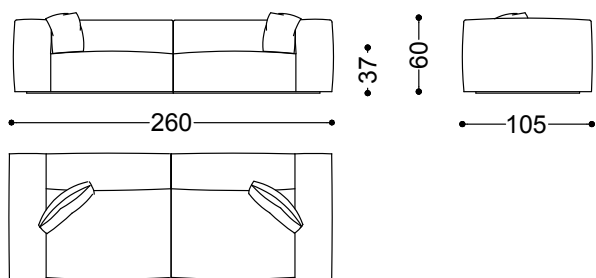

The Aspettami modular sofa evokes the feeling of a future promise, allowing you to express your creativity by combining its various elements.

Sofa 3 seater 82,7" (2 terminal units 41,3" sx + dx)

210x105x60 cm - 82.7x41.3x23.6 in

Sofa 3,5 seater 94,5" (2 terminal units 47,2" sx + dx)

240x105x60 cm - 94.5x41.3x23.6 in

Sofa 4 seater 102,4" (2 terminal units 51,2" sx + dx)

260x105x60 cm - 102.4x41.3x23.6 in

Terminal unit whit 1 arm left/right 41,3"

105x105x60 cm - 41.3x41.3x23.6 in

Terminal unit with 1 arm left/right 47,2"

120x105x60 cm - 47.2x41.3x23.6 in

Terminal unit with 1 arm left/right 51,2"

130x105x60 cm - 51.2x41.3x23.6 in

Central unit 29,5"

75x102x60 cm - 29.5x40.2x23.6 in

Central unit 35,4"

90x102x60 cm - 35.4x40.2x23.6 in

Central unit 39,4"

100x102x60 cm - 39.4x40.2x23.6 in

Corner 41,3"x41,3"

105x105x60 cm - 41.3x41.3x23.6 in

Chaiselongue with arm right/left 47,2"

120x155x60 cm - 47.2x61x23.6 in