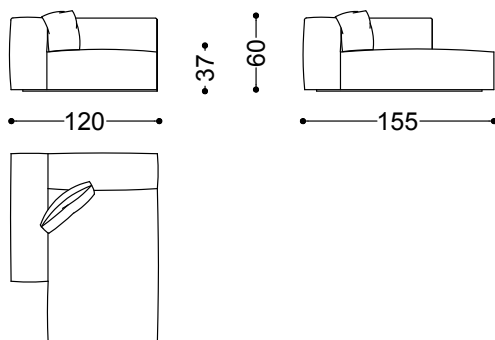

Sofa 3,5 seater 94,5" (2 terminal units 47,2" sx + dx)

240x105x60 cm - 94.5x41.3x23.6 in

Sofa 4 seater 102,4" (2 terminal units 51,2" sx + dx)

260x105x60 cm - 102.4x41.3x23.6 in

Terminal unit whit 1 arm left/right 41,3"

105x105x60 cm - 41.3x41.3x23.6 in

Terminal unit with 1 arm left/right 47,2"

120x105x60 cm - 47.2x41.3x23.6 in

Terminal unit with 1 arm left/right 51,2"

130x105x60 cm - 51.2x41.3x23.6 in

Central unit 29,5"

75x102x60 cm - 29.5x40.2x23.6 in

Central unit 35,4"

90x102x60 cm - 35.4x40.2x23.6 in

Central unit 39,4"

100x102x60 cm - 39.4x40.2x23.6 in

Corner 41,3"x41,3"

105x105x60 cm - 41.3x41.3x23.6 in

Chaiselongue with arm right/left 47,2"

120x155x60 cm - 47.2x61x23.6 in

Chaiselongue with arm right/left 51,2"

130x155x60 cm - 51.2x61x23.6 in

Pouff 39,4"x39,4"

100x100x37 cm - 39.4x39.4x14.6 in