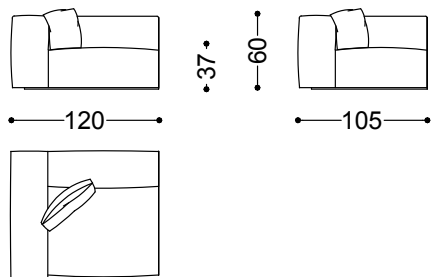

Sofa 3,5 seater 94,5" (2 terminal units 47,2" sx + dx)

240x105x60 cm - 94.5x41.3x23.6 in

Sofa 4 seater 102,4" (2 terminal units 51,2" sx + dx)

260x105x60 cm - 102.4x41.3x23.6 in

Terminal unit whit 1 arm left/right 41,3"

105x105x60 cm - 41.3x41.3x23.6 in

Terminal unit with 1 arm left/right 47,2"

120x105x60 cm - 47.2x41.3x23.6 in

Terminal unit with 1 arm left/right 51,2"

130x105x60 cm - 51.2x41.3x23.6 in

Central unit 29,5"

75x102x60 cm - 29.5x40.2x23.6 in

Central unit 35,4"

90x102x60 cm - 35.4x40.2x23.6 in

Central unit 39,4"

100x102x60 cm - 39.4x40.2x23.6 in

Corner 41,3"x41,3"

105x105x60 cm - 41.3x41.3x23.6 in

Chaiselongue with arm right/left 47,2"

120x155x60 cm - 47.2x61x23.6 in

Chaiselongue with arm right/left 51,2"

130x155x60 cm - 51.2x61x23.6 in

Pouff 39,4"x39,4"

100x100x37 cm - 39.4x39.4x14.6 in