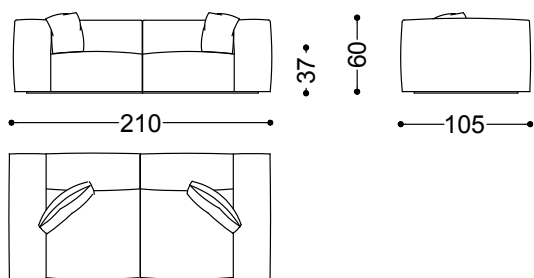

The Aspettami modular sofa evokes the feeling of a future promise, allowing you to express your creativity by combining its various elements.

Sofa 3 seater 82,7" (2 terminal units 41,3" sx + dx)

210x105x60 cm - 82.7x41.3x23.6 in

Sofa 3,5 seater 94,5" (2 terminal units 47,2" sx + dx)

240x105x60 cm - 94.5x41.3x23.6 in

Sofa 4 seater 102,4" (2 terminal units 51,2" sx + dx)

260x105x60 cm - 102.4x41.3x23.6 in

Terminal unit whit 1 arm left/right 41,3"

105x105x60 cm - 41.3x41.3x23.6 in

Terminal unit with 1 arm left/right 47,2"

120x105x60 cm - 47.2x41.3x23.6 in

Terminal unit with 1 arm left/right 51,2"

130x105x60 cm - 51.2x41.3x23.6 in

Central unit 29,5"

75x102x60 cm - 29.5x40.2x23.6 in

Central unit 35,4"

90x102x60 cm - 35.4x40.2x23.6 in

Central unit 39,4"

100x102x60 cm - 39.4x40.2x23.6 in

Corner 41,3"x41,3"

105x105x60 cm - 41.3x41.3x23.6 in

Chaiselongue with arm right/left 47,2"

120x155x60 cm - 47.2x61x23.6 in