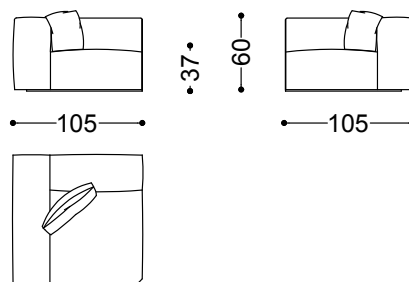

Sofa 3,5 seater 94,5" (2 terminal units 47,2" sx + dx)

240x105x60 cm - 94.5x41.3x23.6 in

Sofa 4 seater 102,4" (2 terminal units 51,2" sx + dx)

260x105x60 cm - 102.4x41.3x23.6 in

Terminal unit whit 1 arm left/right 41,3"

105x105x60 cm - 41.3x41.3x23.6 in

Terminal unit with 1 arm left/right 47,2"

120x105x60 cm - 47.2x41.3x23.6 in

Terminal unit with 1 arm left/right 51,2"

130x105x60 cm - 51.2x41.3x23.6 in

Central unit 29,5"

75x102x60 cm - 29.5x40.2x23.6 in

Central unit 35,4"

90x102x60 cm - 35.4x40.2x23.6 in

Central unit 39,4"

100x102x60 cm - 39.4x40.2x23.6 in

Corner 41,3"x41,3"

105x105x60 cm - 41.3x41.3x23.6 in

Chaiselongue with arm right/left 47,2"

120x155x60 cm - 47.2x61x23.6 in

Chaiselongue with arm right/left 51,2"

130x155x60 cm - 51.2x61x23.6 in

Pouff 39,4"x39,4"

100x100x37 cm - 39.4x39.4x14.6 in