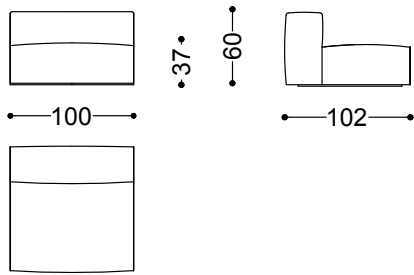

Sofa 4 seater 102,4" (2 terminal units 51,2" sx + dx)

260x105x60 cm - 102.4x41.3x23.6"

Terminal unit whit 1 arm left/right 41,3"

105x105x60 cm - 41.3x41.3x23.6"

Terminal unit with 1 arm left/right 47,2"  
120x105x60 cm - 47.2x41.3x23.6"

Terminal unit with 1 arm left/right 51,2"  
130x105x60 cm - 51.2x41.3x23.6"

Central unit 29,5"  
75x102x60 cm - 29.5x40.2x23.6"

Central unit 35,4"  
90x102x60 cm - 35.4x40.2x23.6"

Central unit 39,4"

100x102x60 cm - 39.4x40.2x23.6"

Corner 41,3"x41,3"

105x105x60 cm - 41.3x41.3x23.6"

Chaiselongue with arm right/left 47,2"

120x155x60 cm - 47.2x61x23.6"

Chaiselongue with arm right/left 51,2"

130x155x60 cm - 51.2x61x23.6"

Pouff 39,4"x39,4"

100x100x37 cm - 39.4x39.4x14.6"