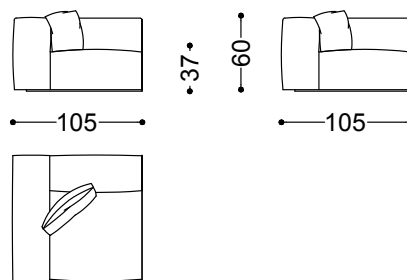

Aspettami can be upholstered in fabric or leather.

Sofa 3 seater 82,7" (2 terminal units 41,3" sx + dx)

210x105x60 cm - 82.7x41.3x23.6"

Sofa 3,5 seater 94,5" (2 terminal units 47,2" sx + dx)

240x105x60 cm - 94.5x41.3x23.6"

Sofa 4 seater 102,4" (2 terminal units 51,2" sx + dx)

260x105x60 cm - 102.4x41.3x23.6"

Terminal unit whit 1 arm left/right 41,3"

105x105x60 cm - 41.3x41.3x23.6"

Terminal unit with 1 arm left/right 47,2"  
120x105x60 cm - 47.2x41.3x23.6"

Terminal unit with 1 arm left/right 51,2"  
130x105x60 cm - 51.2x41.3x23.6"

Central unit 29,5"  
75x102x60 cm - 29.5x40.2x23.6"

Central unit 35,4"  
90x102x60 cm - 35.4x40.2x23.6"

Central unit 39,4"

100x102x60 cm - 39.4x40.2x23.6"

100x100x37 cm - 39.4x39.4x14.6"