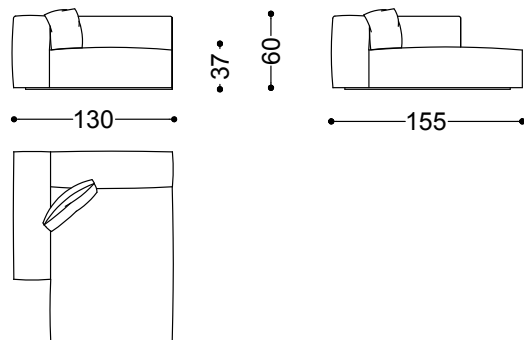

Sofa 4 seater 102,4" (2 terminal units 51,2" sx + dx)

260x105x60 cm - 102.4x41.3x23.6"

Terminal unit whit 1 arm left/right 41,3"

105x105x60 cm - 41.3x41.3x23.6"

Terminal unit with 1 arm left/right 47,2"  
120x105x60 cm - 47.2x41.3x23.6"

Terminal unit with 1 arm left/right 51,2"  
130x105x60 cm - 51.2x41.3x23.6"

Central unit 29,5"  
75x102x60 cm - 29.5x40.2x23.6"

Central unit 35,4"  
90x102x60 cm - 35.4x40.2x23.6"

Central unit 39,4"

100x102x60 cm - 39.4x40.2x23.6"

Corner 41,3"x41,3"

105x105x60 cm - 41.3x41.3x23.6"

Chaiselongue with arm right/left 47,2"

120x155x60 cm - 47.2x61x23.6"

Chaiselongue with arm right/left 51,2"

130x155x60 cm - 51.2x61x23.6"

Pouff 39,4"x39,4"

100x100x37 cm - 39.4x39.4x14.6"