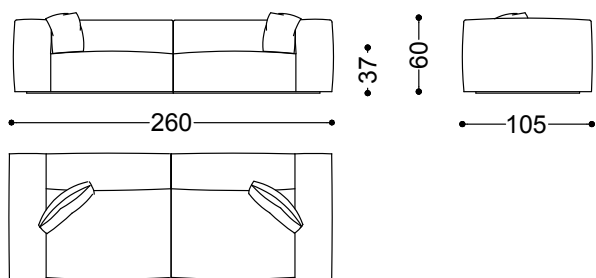

Aspettami can be upholstered in fabric or leather.

Sofa 3 seater 82,7" (2 terminal units 41,3" sx + dx)

210x105x60 cm - 82.7x41.3x23.6"

Sofa 3,5 seater 94,5" (2 terminal units 47,2" sx + dx)

240x105x60 cm - 94.5x41.3x23.6"

Sofa 4 seater 102,4" (2 terminal units 51,2" sx + dx)

260x105x60 cm - 102.4x41.3x23.6"

Terminal unit whit 1 arm left/right 41,3"

105x105x60 cm - 41.3x41.3x23.6"

Terminal unit with 1 arm left/right 47,2"  
120x105x60 cm - 47.2x41.3x23.6"

Terminal unit with 1 arm left/right 51,2"  
130x105x60 cm - 51.2x41.3x23.6"

Central unit 29,5"  
75x102x60 cm - 29.5x40.2x23.6"

Central unit 35,4"  
90x102x60 cm - 35.4x40.2x23.6"

Central unit 39,4"

100x102x60 cm - 39.4x40.2x23.6"

100x100x37 cm - 39.4x39.4x14.6"