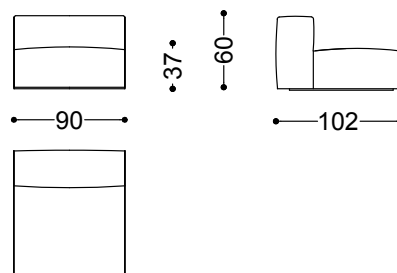

Sofa 3,5 seater 94,5" (2 terminal units 47,2" sx + dx)

240x105x60 cm - 94.5x41.3x23.6 in

Sofa 4 seater 102,4" (2 terminal units 51,2" sx + dx)

260x105x60 cm - 102.4x41.3x23.6 in

Terminal unit whit 1 arm left/right 41,3"

105x105x60 cm - 41.3x41.3x23.6 in

Terminal unit with 1 arm left/right 47,2"

120x105x60 cm - 47.2x41.3x23.6 in

Terminal unit with 1 arm left/right 51,2"

130x105x60 cm - 51.2x41.3x23.6 in

Central unit 29,5"

75x102x60 cm - 29.5x40.2x23.6 in

Central unit 35,4"

90x102x60 cm - 35.4x40.2x23.6 in

Central unit 39,4"

100x102x60 cm - 39.4x40.2x23.6 in

Corner 41,3"x41,3"

105x105x60 cm - 41.3x41.3x23.6 in

Chaiselongue with arm right/left 47,2"

120x155x60 cm - 47.2x61x23.6 in

Chaiselongue with arm right/left 51,2"

130x155x60 cm - 51.2x61x23.6 in

Pouff 39,4"x39,4"

100x100x37 cm - 39.4x39.4x14.6 in