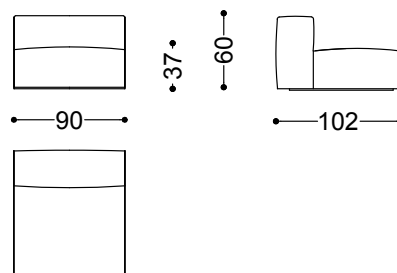

Sofa 4 seater 102,4" (2 terminal units 51,2" sx + dx)

260x105x60 cm - 102.4x41.3x23.6"

Terminal unit whit 1 arm left/right 41,3"

105x105x60 cm - 41.3x41.3x23.6"

Terminal unit with 1 arm left/right 47,2"  
120x105x60 cm - 47.2x41.3x23.6"

Terminal unit with 1 arm left/right 51,2"  
130x105x60 cm - 51.2x41.3x23.6"

Central unit 29,5"  
75x102x60 cm - 29.5x40.2x23.6"

Central unit 35,4"  
90x102x60 cm - 35.4x40.2x23.6"

Central unit 39,4"

100x102x60 cm - 39.4x40.2x23.6"