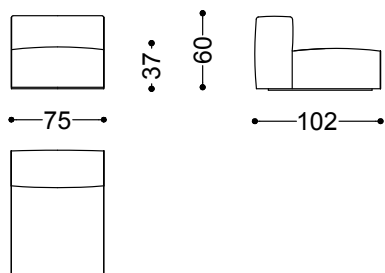

Sofa 4 seater 102,4" (2 terminal units 51,2" sx + dx)

260x105x60 cm - 102.4x41.3x23.6"

Terminal unit whit 1 arm left/right 41,3"

105x105x60 cm - 41.3x41.3x23.6"

Terminal unit with 1 arm left/right 47,2"  
120x105x60 cm - 47.2x41.3x23.6"

Terminal unit with 1 arm left/right 51,2"  
130x105x60 cm - 51.2x41.3x23.6"

Central unit 29,5"  
75x102x60 cm - 29.5x40.2x23.6"

Central unit 35,4"  
90x102x60 cm - 35.4x40.2x23.6"

Central unit 39,4"

100x102x60 cm - 39.4x40.2x23.6"

Corner 41,3"x41,3"

105x105x60 cm - 41.3x41.3x23.6"

Chaiselongue with arm right/left 47,2"

120x155x60 cm - 47.2x61x23.6"

Chaiselongue with arm right/left 51,2"

130x155x60 cm - 51.2x61x23.6"

Pouff 39,4"x39,4"

100x100x37 cm - 39.4x39.4x14.6"