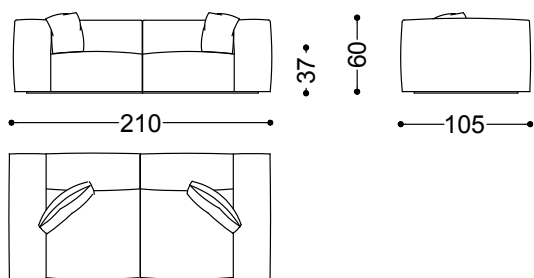

Aspettami can be upholstered in fabric or leather.

Sofa 3 seater 82,7" (2 terminal units 41,3" sx + dx)

210x105x60 cm - 82.7x41.3x23.6"

Sofa 3,5 seater 94,5" (2 terminal units 47,2" sx + dx)

240x105x60 cm - 94.5x41.3x23.6"

Sofa 4 seater 102,4" (2 terminal units 51,2" sx + dx)

260x105x60 cm - 102.4x41.3x23.6"

Terminal unit whit 1 arm left/right 41,3"

105x105x60 cm - 41.3x41.3x23.6"

Terminal unit with 1 arm left/right 47,2"  
120x105x60 cm - 47.2x41.3x23.6"

Terminal unit with 1 arm left/right 51,2"  
130x105x60 cm - 51.2x41.3x23.6"

Central unit 29,5"  
75x102x60 cm - 29.5x40.2x23.6"

Central unit 35,4"  
90x102x60 cm - 35.4x40.2x23.6"

Central unit 39,4"

100x102x60 cm - 39.4x40.2x23.6"

100x100x37 cm - 39.4x39.4x14.6"