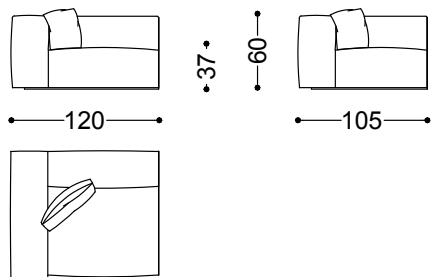

Sofa 4 seater 102,4" (2 terminal units 51,2" sx + dx)

260x105x60 cm - 102.4x41.3x23.6"

Terminal unit whit 1 arm left/right 41,3"

105x105x60 cm - 41.3x41.3x23.6"

Terminal unit with 1 arm left/right 47,2"  
120x105x60 cm - 47.2x41.3x23.6"

Terminal unit with 1 arm left/right 51,2"  
130x105x60 cm - 51.2x41.3x23.6"

Central unit 29,5"  
75x102x60 cm - 29.5x40.2x23.6"

Central unit 35,4"  
90x102x60 cm - 35.4x40.2x23.6"

Central unit 39,4"

100x102x60 cm - 39.4x40.2x23.6"

Corner 41,3"x41,3"

105x105x60 cm - 41.3x41.3x23.6"

Chaiselongue with arm right/left 47,2"

120x155x60 cm - 47.2x61x23.6"

Chaiselongue with arm right/left 51,2"

130x155x60 cm - 51.2x61x23.6"

Pouff 39,4"x39,4"

100x100x37 cm - 39.4x39.4x14.6"