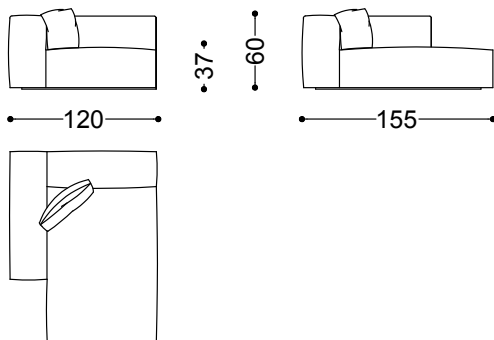

Sofa 4 seater 102,4" (2 terminal units 51,2" sx + dx)

260x105x60 cm - 102.4x41.3x23.6"

Terminal unit whit 1 arm left/right 41,3"

105x105x60 cm - 41.3x41.3x23.6"

Terminal unit with 1 arm left/right 47,2"  
120x105x60 cm - 47.2x41.3x23.6"

Terminal unit with 1 arm left/right 51,2"  
130x105x60 cm - 51.2x41.3x23.6"

Central unit 29,5"  
75x102x60 cm - 29.5x40.2x23.6"

Central unit 35,4"  
90x102x60 cm - 35.4x40.2x23.6"

Central unit 39,4"

100x102x60 cm - 39.4x40.2x23.6"

Corner 41,3"x41,3"

105x105x60 cm - 41.3x41.3x23.6"

Chaiselongue with arm right/left 47,2"

120x155x60 cm - 47.2x61x23.6"

Chaiselongue with arm right/left 51,2"

130x155x60 cm - 51.2x61x23.6"

Pouff 39,4"x39,4"

100x100x37 cm - 39.4x39.4x14.6"