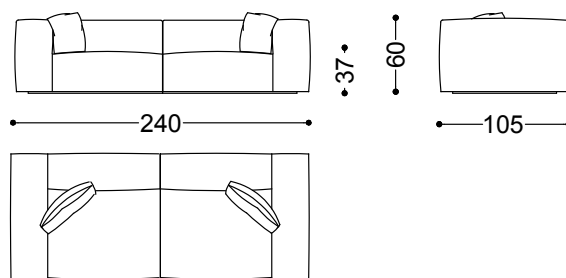

Aspettami can be upholstered in fabric or leather.

Sofa 3 seater 82,7" (2 terminal units 41,3" sx + dx)

210x105x60 cm - 82.7x41.3x23.6"

Sofa 3,5 seater 94,5" (2 terminal units 47,2" sx + dx)

240x105x60 cm - 94.5x41.3x23.6"

Sofa 4 seater 102,4" (2 terminal units 51,2" sx + dx)

260x105x60 cm - 102.4x41.3x23.6"

Terminal unit whit 1 arm left/right 41,3"

105x105x60 cm - 41.3x41.3x23.6"

Terminal unit with 1 arm left/right 47,2"  
120x105x60 cm - 47.2x41.3x23.6"

Terminal unit with 1 arm left/right 51,2"  
130x105x60 cm - 51.2x41.3x23.6"

Central unit 29,5"  
75x102x60 cm - 29.5x40.2x23.6"

Central unit 35,4"  
90x102x60 cm - 35.4x40.2x23.6"

Central unit 39,4"

100x102x60 cm - 39.4x40.2x23.6"

100x100x37 cm - 39.4x39.4x14.6"