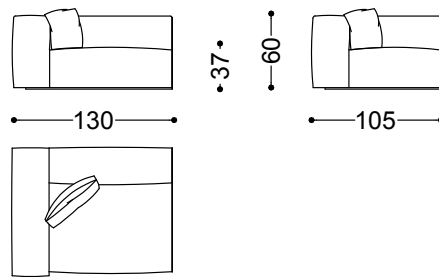

Sofa 4 seater 102,4" (2 terminal units 51,2" sx + dx)

260x105x60 cm - 102.4x41.3x23.6"

Terminal unit whit 1 arm left/right 41,3"

105x105x60 cm - 41.3x41.3x23.6"

Terminal unit with 1 arm left/right 47,2"  
120x105x60 cm - 47.2x41.3x23.6"

Terminal unit with 1 arm left/right 51,2"  
130x105x60 cm - 51.2x41.3x23.6"

Central unit 29,5"  
75x102x60 cm - 29.5x40.2x23.6"

Central unit 35,4"  
90x102x60 cm - 35.4x40.2x23.6"

Central unit 39,4"

100x102x60 cm - 39.4x40.2x23.6"

Corner 41,3"x41,3"

105x105x60 cm - 41.3x41.3x23.6"

Chaiselongue with arm right/left 47,2"

120x155x60 cm - 47.2x61x23.6"

Chaiselongue with arm right/left 51,2"

130x155x60 cm - 51.2x61x23.6"

Pouff 39,4"x39,4"

100x100x37 cm - 39.4x39.4x14.6"