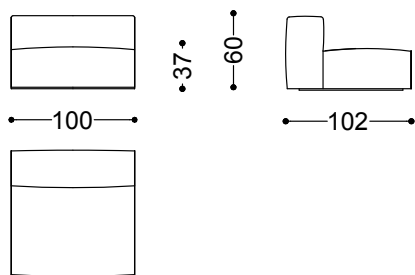

Sofa 3,5 seater 94,5" (2 terminal units 47,2" sx + dx)

240x105x60 cm - 94.5x41.3x23.6 in

Sofa 4 seater 102,4" (2 terminal units 51,2" sx + dx)

260x105x60 cm - 102.4x41.3x23.6 in

Terminal unit whit 1 arm left/right 41,3"

105x105x60 cm - 41.3x41.3x23.6 in

Terminal unit with 1 arm left/right 47,2"

120x105x60 cm - 47.2x41.3x23.6 in

Terminal unit with 1 arm left/right 51,2"

130x105x60 cm - 51.2x41.3x23.6 in

Central unit 29,5"

75x102x60 cm - 29.5x40.2x23.6 in

Central unit 35,4"

90x102x60 cm - 35.4x40.2x23.6 in

Central unit 39,4"

100x102x60 cm - 39.4x40.2x23.6 in

Corner 41,3"x41,3"

105x105x60 cm - 41.3x41.3x23.6 in

Chaiselongue with arm right/left 47,2"

120x155x60 cm - 47.2x61x23.6 in

Chaiselongue with arm right/left 51,2"

130x155x60 cm - 51.2x61x23.6 in

Pouff 39,4"x39,4"

100x100x37 cm - 39.4x39.4x14.6 in