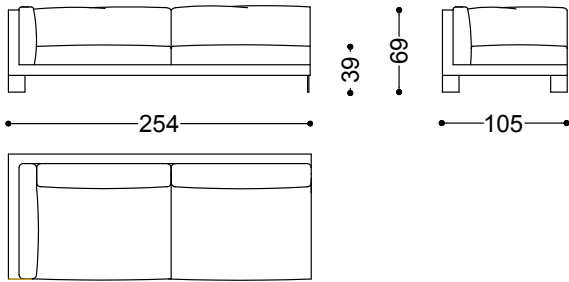

Sofa 3,5 seater with 2 arms 100"

254x105x69 cm - 100x41.3x27.2"

Sofa 4 seater with 2 arms 107,9"  
274x105x69 cm - 107.9x41.3x27.2"

Terminal unit 2 seater with 1 arm right/left 72,4"  
184x105x69 cm - 72.4x41.3x27.2"

Terminal unit 3 seater with 1 arm right/left 84,3"  
214x105x69 cm - 84.3x41.3x27.2"

Terminal unit 3,5 seater with 1 arm right/left 92,1"  
234x105x69 cm - 92.1x41.3x27.2"

Terminal unit 4 seater with 1 arm right/left  
100"

254x105x69 cm - 100x41.3x27.2"

Chaiselongue left/right 79,5"x44,1"

112x202x69 cm - 44.1x79.5x27.2"

Chaiselongue left/right 99,2"x44,1"

112x252x69 cm - 44.1x99.2x27.2"

Corner 41,3"x41,3"

105x105x69 cm - 41.3x41.3x27.2"

319x319x69 cm - 125.6x125.6x27.2"