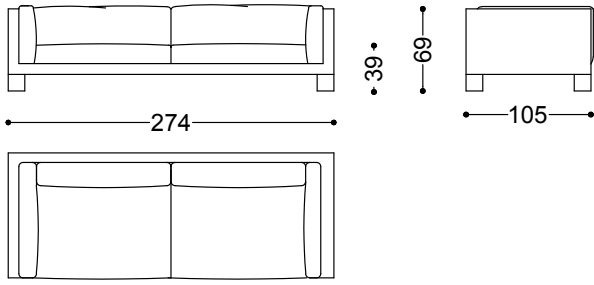

Play can be upholstered in fabric or leather.

Armchair 49,2"

125x105x69 cm - 49.2x41.3x27.2"

Sofa 2 seater with 2 arms 80,3"

204x105x69 cm - 80.3x41.3x27.2"

Sofa 3 seater with 2 arms 92,1"

234x105x69 cm - 92.1x41.3x27.2"

Sofa 3,5 seater with 2 arms 100"

254x105x69 cm - 100x41.3x27.2"

Sofa 4 seater with 2 arms 107,9"  
274x105x69 cm - 107.9x41.3x27.2"

Terminal unit 2 seater with 1 arm right/left 72,4"  
184x105x69 cm - 72.4x41.3x27.2"

Terminal unit 3 seater with 1 arm right/left 84,3"  
214x105x69 cm - 84.3x41.3x27.2"

Terminal unit 3,5 seater with 1 arm right/left 92,1"  
234x105x69 cm - 92.1x41.3x27.2"

Terminal unit 4 seater with 1 arm right/left  
100"

319x319x69 cm - 125.6x125.6x27.2"