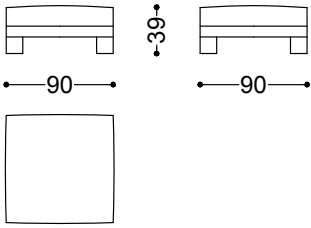

214x105x69 cm - 84.3x41.3x27.2 in

Terminal unit 3,5 seater with 1 arm right/left 92,1"

234x105x69 cm - 92.1x41.3x27.2 in

Terminal unit 4 seater with 1 arm right/left 100"

254x105x69 cm - 100x41.3x27.2 in

Chaiselongue left/right 79,5"x44,1"

112x202x69 cm - 44.1x79.5x27.2 in

Chaiselongue left/right 99,2"x44,1"

112x252x69 cm - 44.1x99.2x27.2 in

Corner 41,3"x41,3"

105x105x69 cm - 41.3x41.3x27.2 in

Pouff 35,4"x35,4"

90x90x39 cm - 35.4x35.4x15.4 in

Chaiselongue left 79,5"x44,1" + Terminal unit 3 seater with 1 arm right 84,3"

326x202x69 cm - 128.3x79.5x27.2 in

Terminal unit 3 seater with 1 arm left 84,3" + Corner 41,3"x41,3" + Terminal unit 3 seater with 1 arm right 84,3"

319x319x69 cm - 125.6x125.6x27.2 in