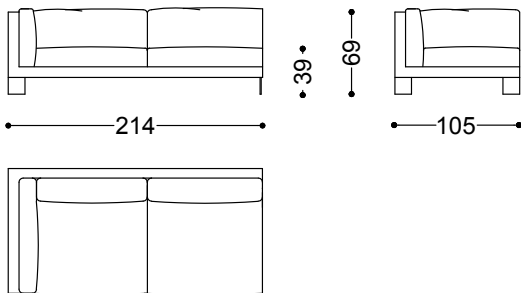

Armchair 49,2"

125x105x69 cm - 49.2x41.3x27.2 in

Sofa 2 seater with 2 arms 80,3"

204x105x69 cm - 80.3x41.3x27.2 in

Sofa 3 seater with 2 arms 92,1"

234x105x69 cm - 92.1x41.3x27.2 in

Sofa 3,5 seater with 2 arms 100"

254x105x69 cm - 100x41.3x27.2 in

Sofa 4 seater with 2 arms 107,9"

274x105x69 cm - 107.9x41.3x27.2 in

Terminal unit 2 seater with 1 arm right/left 72,4"

184x105x69 cm - 72.4x41.3x27.2 in

Terminal unit 3 seater with 1 arm right/left 84,3"

214x105x69 cm - 84.3x41.3x27.2 in

Terminal unit 3,5 seater with 1 arm right/left 92,1"

234x105x69 cm - 92.1x41.3x27.2 in

Terminal unit 4 seater with 1 arm right/left 100"

254x105x69 cm - 100x41.3x27.2 in

Chaiselongue left/right 79,5"x44,1"

319x319x69 cm - 125.6x125.6x27.2 in