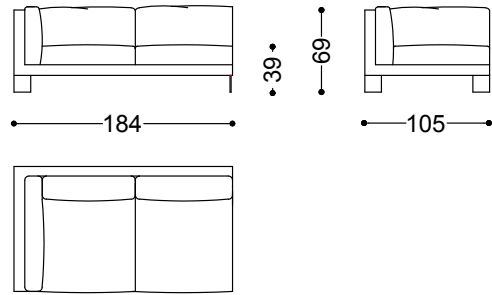

Sofa 3,5 seater with 2 arms 100"

254x105x69 cm - 100x41.3x27.2"

Sofa 4 seater with 2 arms 107,9"  
274x105x69 cm - 107.9x41.3x27.2"

Terminal unit 2 seater with 1 arm right/left 72,4"  
184x105x69 cm - 72.4x41.3x27.2"

Terminal unit 3 seater with 1 arm right/left 84,3"  
214x105x69 cm - 84.3x41.3x27.2"

Terminal unit 3,5 seater with 1 arm right/left 92,1"  
234x105x69 cm - 92.1x41.3x27.2"

Terminal unit 4 seater with 1 arm right/left  
100"

254x105x69 cm - 100x41.3x27.2"

Chaiselongue left/right 79,5"x44,1"

112x202x69 cm - 44.1x79.5x27.2"

Chaiselongue left/right 99,2"x44,1"

112x252x69 cm - 44.1x99.2x27.2"

Corner 41,3"x41,3"

105x105x69 cm - 41.3x41.3x27.2"

319x319x69 cm - 125.6x125.6x27.2"