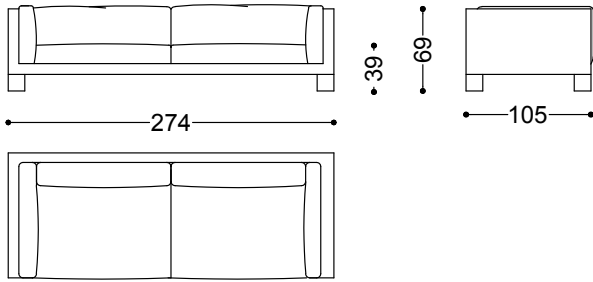

Armchair 49,2"

125x105x69 cm - 49.2x41.3x27.2 in

Sofa 2 seater with 2 arms 80,3"

204x105x69 cm - 80.3x41.3x27.2 in

Sofa 3 seater with 2 arms 92,1"

234x105x69 cm - 92.1x41.3x27.2 in

Sofa 3,5 seater with 2 arms 100"

254x105x69 cm - 100x41.3x27.2 in

Sofa 4 seater with 2 arms 107,9"

274x105x69 cm - 107.9x41.3x27.2 in

Terminal unit 2 seater with 1 arm right/left 72,4"

184x105x69 cm - 72.4x41.3x27.2 in

Terminal unit 3 seater with 1 arm right/left 84,3"

214x105x69 cm - 84.3x41.3x27.2 in

Terminal unit 3,5 seater with 1 arm right/left 92,1"

234x105x69 cm - 92.1x41.3x27.2 in

Terminal unit 4 seater with 1 arm right/left 100"

254x105x69 cm - 100x41.3x27.2 in

Chaiselongue left/right 79,5"x44,1"

319x319x69 cm - 125.6x125.6x27.2 in