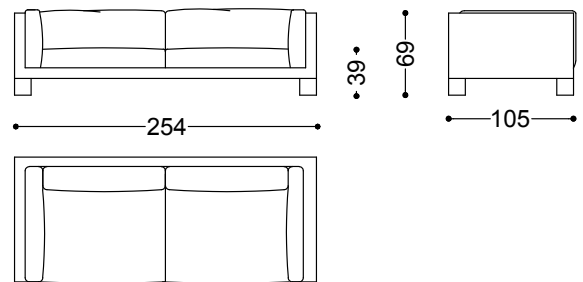

Armchair 49,2"

125x105x69 cm - 49.2x41.3x27.2 in

Sofa 2 seater with 2 arms 80,3"

204x105x69 cm - 80.3x41.3x27.2 in

Sofa 3 seater with 2 arms 92,1"

234x105x69 cm - 92.1x41.3x27.2 in

Sofa 3,5 seater with 2 arms 100"

254x105x69 cm - 100x41.3x27.2 in

Sofa 4 seater with 2 arms 107,9"

274x105x69 cm - 107.9x41.3x27.2 in

Terminal unit 2 seater with 1 arm right/left 72,4"

184x105x69 cm - 72.4x41.3x27.2 in

Terminal unit 3 seater with 1 arm right/left 84,3"

214x105x69 cm - 84.3x41.3x27.2 in

Terminal unit 3,5 seater with 1 arm right/left 92,1"

234x105x69 cm - 92.1x41.3x27.2 in

Terminal unit 4 seater with 1 arm right/left 100"

254x105x69 cm - 100x41.3x27.2 in

Chaiselongue left/right 79,5"x44,1"

319x319x69 cm - 125.6x125.6x27.2 in