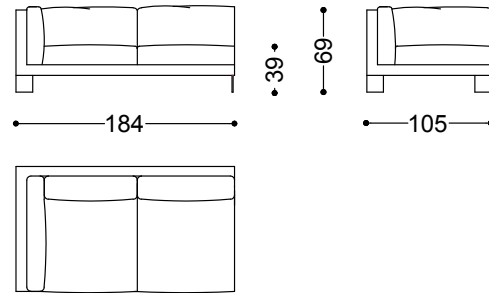

Armchair 49,2"

125x105x69 cm - 49.2x41.3x27.2 in

Sofa 2 seater with 2 arms 80,3"

204x105x69 cm - 80.3x41.3x27.2 in

Sofa 3 seater with 2 arms 92,1"

234x105x69 cm - 92.1x41.3x27.2 in

Sofa 3,5 seater with 2 arms 100"

254x105x69 cm - 100x41.3x27.2 in

Sofa 4 seater with 2 arms 107,9"

274x105x69 cm - 107.9x41.3x27.2 in

Terminal unit 2 seater with 1 arm right/left 72,4"

184x105x69 cm - 72.4x41.3x27.2 in

Terminal unit 3 seater with 1 arm right/left 84,3"

214x105x69 cm - 84.3x41.3x27.2 in

Terminal unit 3,5 seater with 1 arm right/left 92,1"

234x105x69 cm - 92.1x41.3x27.2 in

Terminal unit 4 seater with 1 arm right/left 100"

254x105x69 cm - 100x41.3x27.2 in

Chaiselongue left/right 79,5"x44,1"

319x319x69 cm - 125.6x125.6x27.2 in