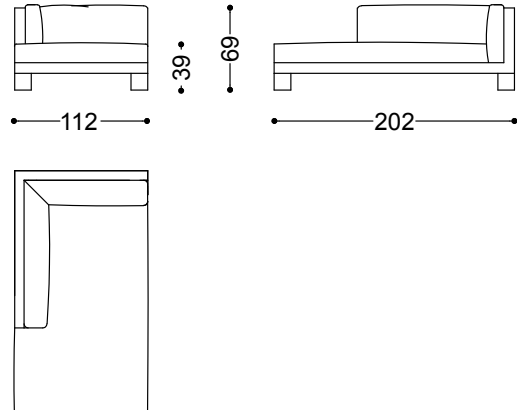

254x105x69 cm - 100x41.3x27.2 in

Sofa 4 seater with 2 arms 107,9"

274x105x69 cm - 107.9x41.3x27.2 in

Terminal unit 2 seater with 1 arm right/left 72,4"

184x105x69 cm - 72.4x41.3x27.2 in

Terminal unit 3 seater with 1 arm right/left 84,3"

214x105x69 cm - 84.3x41.3x27.2 in

Terminal unit 3,5 seater with 1 arm right/left 92,1"

234x105x69 cm - 92.1x41.3x27.2 in

Terminal unit 4 seater with 1 arm right/left 100"

254x105x69 cm - 100x41.3x27.2 in

Chaiselongue left/right 79,5"x44,1"

112x202x69 cm - 44.1x79.5x27.2 in

Chaiselongue left/right 99,2"x44,1"

112x252x69 cm - 44.1x99.2x27.2 in

Corner 41,3"x41,3"

105x105x69 cm - 41.3x41.3x27.2 in

Pouff 35,4"x35,4"

90x90x39 cm - 35.4x35.4x15.4 in

319x319x69 cm - 125.6x125.6x27.2 in