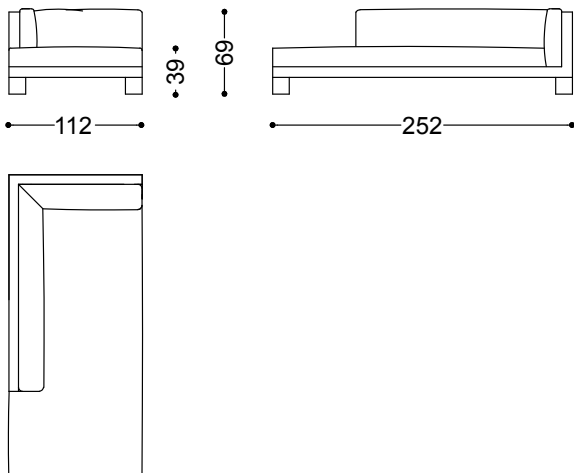

254x105x69 cm - 100x41.3x27.2 in

Sofa 4 seater with 2 arms 107,9"

274x105x69 cm - 107.9x41.3x27.2 in

Terminal unit 2 seater with 1 arm right/left 72,4"

184x105x69 cm - 72.4x41.3x27.2 in

Terminal unit 3 seater with 1 arm right/left 84,3"

214x105x69 cm - 84.3x41.3x27.2 in

Terminal unit 3,5 seater with 1 arm right/left 92,1"

234x105x69 cm - 92.1x41.3x27.2 in

Terminal unit 4 seater with 1 arm right/left 100"

254x105x69 cm - 100x41.3x27.2 in

Chaiselongue left/right 79,5"x44,1"

112x202x69 cm - 44.1x79.5x27.2 in

Chaiselongue left/right 99,2"x44,1"

112x252x69 cm - 44.1x99.2x27.2 in

Corner 41,3"x41,3"

105x105x69 cm - 41.3x41.3x27.2 in

Pouff 35,4"x35,4"

90x90x39 cm - 35.4x35.4x15.4 in

319x319x69 cm - 125.6x125.6x27.2 in