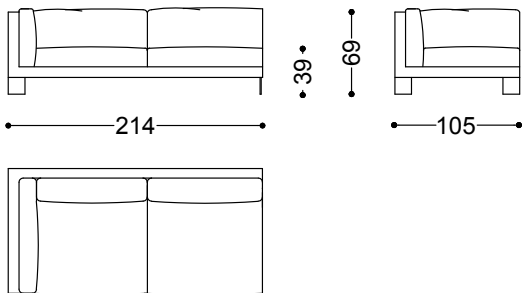

Sofa 3,5 seater with 2 arms 100"

254x105x69 cm - 100x41.3x27.2"

Sofa 4 seater with 2 arms 107,9"  
274x105x69 cm - 107.9x41.3x27.2"

Terminal unit 2 seater with 1 arm right/left 72,4"  
184x105x69 cm - 72.4x41.3x27.2"

Terminal unit 3 seater with 1 arm right/left 84,3"  
214x105x69 cm - 84.3x41.3x27.2"

Terminal unit 3,5 seater with 1 arm right/left 92,1"  
234x105x69 cm - 92.1x41.3x27.2"

Terminal unit 4 seater with 1 arm right/left  
100"

254x105x69 cm - 100x41.3x27.2"

Chaiselongue left/right 79,5"x44,1"

112x202x69 cm - 44.1x79.5x27.2"

Chaiselongue left/right 99,2"x44,1"

112x252x69 cm - 44.1x99.2x27.2"

Corner 41,3"x41,3"

105x105x69 cm - 41.3x41.3x27.2"

319x319x69 cm - 125.6x125.6x27.2"