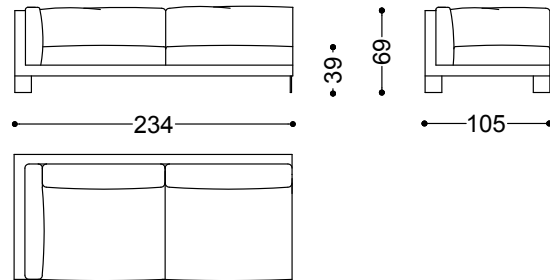

Armchair 49,2"

125x105x69 cm - 49.2x41.3x27.2 in

Sofa 2 seater with 2 arms 80,3"

204x105x69 cm - 80.3x41.3x27.2 in

Sofa 3 seater with 2 arms 92,1"

234x105x69 cm - 92.1x41.3x27.2 in

Sofa 3,5 seater with 2 arms 100"

254x105x69 cm - 100x41.3x27.2 in

Sofa 4 seater with 2 arms 107,9"

274x105x69 cm - 107.9x41.3x27.2 in

Terminal unit 2 seater with 1 arm right/left 72,4"

184x105x69 cm - 72.4x41.3x27.2 in

Terminal unit 3 seater with 1 arm right/left 84,3"

214x105x69 cm - 84.3x41.3x27.2 in

Terminal unit 3,5 seater with 1 arm right/left 92,1"

234x105x69 cm - 92.1x41.3x27.2 in

Terminal unit 4 seater with 1 arm right/left 100"

254x105x69 cm - 100x41.3x27.2 in

Chaiselongue left/right 79,5"x44,1"

319x319x69 cm - 125.6x125.6x27.2 in