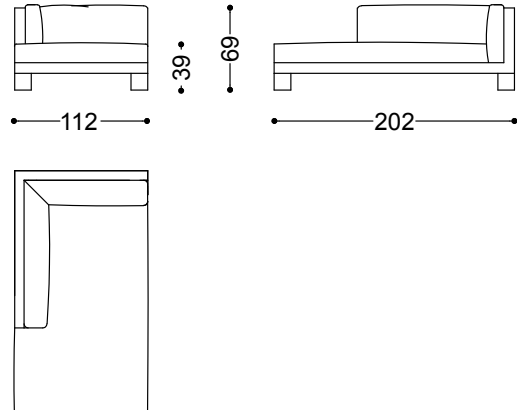

Sofa 3,5 seater with 2 arms 100"

254x105x69 cm - 100x41.3x27.2"

Sofa 4 seater with 2 arms 107,9"  
274x105x69 cm - 107.9x41.3x27.2"

Terminal unit 2 seater with 1 arm right/left 72,4"  
184x105x69 cm - 72.4x41.3x27.2"

Terminal unit 3 seater with 1 arm right/left 84,3"  
214x105x69 cm - 84.3x41.3x27.2"

Terminal unit 3,5 seater with 1 arm right/left 92,1"  
234x105x69 cm - 92.1x41.3x27.2"

Terminal unit 4 seater with 1 arm right/left  
100"

254x105x69 cm - 100x41.3x27.2"

Chaiselongue left/right 79,5"x44,1"

112x202x69 cm - 44.1x79.5x27.2"

Chaiselongue left/right 99,2"x44,1"

112x252x69 cm - 44.1x99.2x27.2"

Corner 41,3"x41,3"

105x105x69 cm - 41.3x41.3x27.2"

319x319x69 cm - 125.6x125.6x27.2"