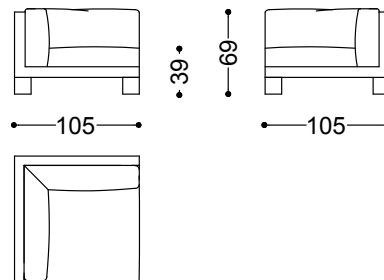

Terminal unit 3 seater with 1 arm right/left 84,3"  
214x105x69 cm - 84.3x41.3x27.2"

Terminal unit 3,5 seater with 1 arm right/left 92,1"  
234x105x69 cm - 92.1x41.3x27.2"

Terminal unit 4 seater with 1 arm right/left  
100"

254x105x69 cm - 100x41.3x27.2"

Chaiselongue left/right 79,5"x44,1"

112x202x69 cm - 44.1x79.5x27.2"

Chaiselongue left/right 99,2"x44,1"

112x252x69 cm - 44.1x99.2x27.2"

Corner 41,3"x41,3"

105x105x69 cm - 41.3x41.3x27.2"

Pouff 35,4"x35,4"

90x90x39 cm - 35.4x35.4x15.4"

Chaiselongue left 79,5"x44,1" + Terminal unit 3 seater with 1 arm right 84,3"

326x202x69 cm - 128.3x79.5x27.2"

Terminal unit 3 seater with 1 arm left 84,3" + Corner 41,3"x41,3" + Terminal unit 3 seater with 1 arm right 84,3"

319x319x69 cm - 125.6x125.6x27.2"