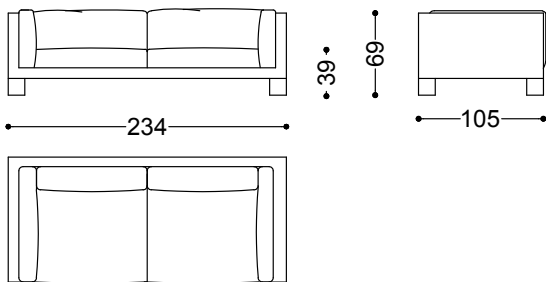

Armchair 49,2"

125x105x69 cm - 49.2x41.3x27.2 in

Sofa 2 seater with 2 arms 80,3"

204x105x69 cm - 80.3x41.3x27.2 in

Sofa 3 seater with 2 arms 92,1"

234x105x69 cm - 92.1x41.3x27.2 in

Sofa 3,5 seater with 2 arms 100"

254x105x69 cm - 100x41.3x27.2 in

Sofa 4 seater with 2 arms 107,9"

274x105x69 cm - 107.9x41.3x27.2 in

Terminal unit 2 seater with 1 arm right/left 72,4"

184x105x69 cm - 72.4x41.3x27.2 in

Terminal unit 3 seater with 1 arm right/left 84,3"

214x105x69 cm - 84.3x41.3x27.2 in

Terminal unit 3,5 seater with 1 arm right/left 92,1"

234x105x69 cm - 92.1x41.3x27.2 in

Terminal unit 4 seater with 1 arm right/left 100"

254x105x69 cm - 100x41.3x27.2 in

Chaiselongue left/right 79,5"x44,1"

319x319x69 cm - 125.6x125.6x27.2 in