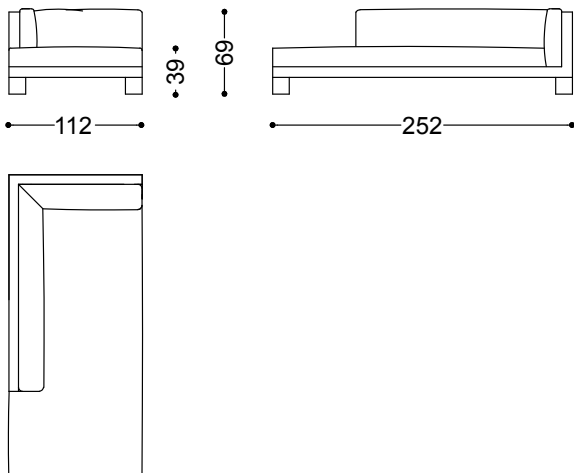

Terminal unit 3 seater with 1 arm right/left 84,3"  
214x105x69 cm - 84.3x41.3x27.2"

Terminal unit 3,5 seater with 1 arm right/left 92,1"  
234x105x69 cm - 92.1x41.3x27.2"

Terminal unit 4 seater with 1 arm right/left  
100"

254x105x69 cm - 100x41.3x27.2"

Chaiselongue left/right 79,5"x44,1"

112x202x69 cm - 44.1x79.5x27.2"

Chaiselongue left/right 99,2"x44,1"

112x252x69 cm - 44.1x99.2x27.2"

Corner 41,3"x41,3"

105x105x69 cm - 41.3x41.3x27.2"

Pouff 35,4"x35,4"

90x90x39 cm - 35.4x35.4x15.4"

Chaiselongue left 79,5"x44,1" + Terminal unit 3 seater with 1 arm right 84,3"

326x202x69 cm - 128.3x79.5x27.2"

Terminal unit 3 seater with 1 arm left 84,3" + Corner 41,3"x41,3" + Terminal unit 3 seater with 1 arm right 84,3"

319x319x69 cm - 125.6x125.6x27.2"