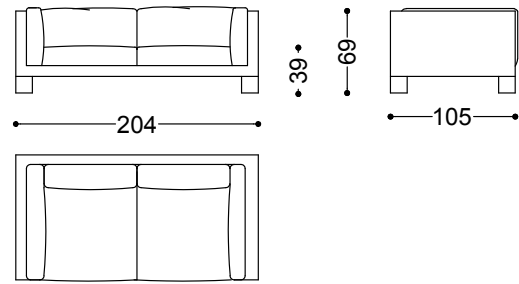

Armchair 49,2"

125x105x69 cm - 49.2x41.3x27.2 in

Sofa 2 seater with 2 arms 80,3"

204x105x69 cm - 80.3x41.3x27.2 in

Sofa 3 seater with 2 arms 92,1"

234x105x69 cm - 92.1x41.3x27.2 in

Sofa 3,5 seater with 2 arms 100"

254x105x69 cm - 100x41.3x27.2 in

Sofa 4 seater with 2 arms 107,9"

274x105x69 cm - 107.9x41.3x27.2 in

Terminal unit 2 seater with 1 arm right/left 72,4"

184x105x69 cm - 72.4x41.3x27.2 in

Terminal unit 3 seater with 1 arm right/left 84,3"

214x105x69 cm - 84.3x41.3x27.2 in

Terminal unit 3,5 seater with 1 arm right/left 92,1"

234x105x69 cm - 92.1x41.3x27.2 in

Terminal unit 4 seater with 1 arm right/left 100"

254x105x69 cm - 100x41.3x27.2 in

Chaiselongue left/right 79,5"x44,1"

319x319x69 cm - 125.6x125.6x27.2 in