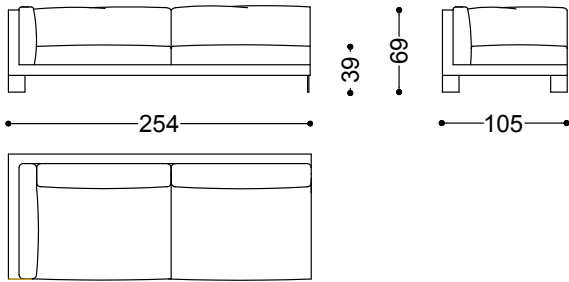

254x105x69 cm - 100x41.3x27.2 in

Sofa 4 seater with 2 arms 107,9"

274x105x69 cm - 107.9x41.3x27.2 in

Terminal unit 2 seater with 1 arm right/left 72,4"

184x105x69 cm - 72.4x41.3x27.2 in

Terminal unit 3 seater with 1 arm right/left 84,3"

214x105x69 cm - 84.3x41.3x27.2 in

Terminal unit 3,5 seater with 1 arm right/left 92,1"

234x105x69 cm - 92.1x41.3x27.2 in

Terminal unit 4 seater with 1 arm right/left 100"

254x105x69 cm - 100x41.3x27.2 in

Chaiselongue left/right 79,5"x44,1"

112x202x69 cm - 44.1x79.5x27.2 in

Chaiselongue left/right 99,2"x44,1"

112x252x69 cm - 44.1x99.2x27.2 in

Corner 41,3"x41,3"

105x105x69 cm - 41.3x41.3x27.2 in

Pouff 35,4"x35,4"

90x90x39 cm - 35.4x35.4x15.4 in

319x319x69 cm - 125.6x125.6x27.2 in