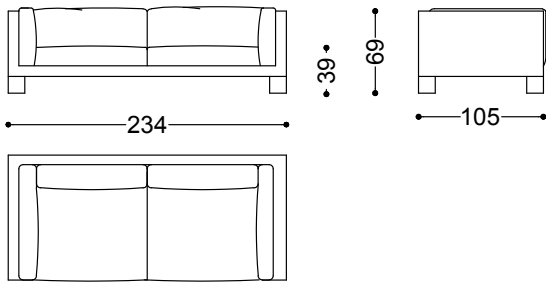

Play can be upholstered in fabric or leather.

Armchair 49,2"

125x105x69 cm - 49.2x41.3x27.2"

Sofa 2 seater with 2 arms 80,3"

204x105x69 cm - 80.3x41.3x27.2"

Sofa 3 seater with 2 arms 92,1"

234x105x69 cm - 92.1x41.3x27.2"

Sofa 3,5 seater with 2 arms 100"

254x105x69 cm - 100x41.3x27.2"

Sofa 4 seater with 2 arms 107,9"  
274x105x69 cm - 107.9x41.3x27.2"

Terminal unit 2 seater with 1 arm right/left 72,4"  
184x105x69 cm - 72.4x41.3x27.2"

Terminal unit 3 seater with 1 arm right/left 84,3"  
214x105x69 cm - 84.3x41.3x27.2"

Terminal unit 3,5 seater with 1 arm right/left 92,1"  
234x105x69 cm - 92.1x41.3x27.2"

Terminal unit 4 seater with 1 arm right/left  
100"

319x319x69 cm - 125.6x125.6x27.2"