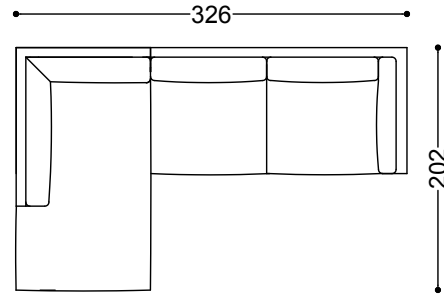

Terminal unit 3 seater with 1 arm right/left 84,3"  
214x105x69 cm - 84.3x41.3x27.2"

Terminal unit 3,5 seater with 1 arm right/left 92,1"  
234x105x69 cm - 92.1x41.3x27.2"

Terminal unit 4 seater with 1 arm right/left  
100"

254x105x69 cm - 100x41.3x27.2"

Chaiselongue left/right 79,5"x44,1"

112x202x69 cm - 44.1x79.5x27.2"

Chaiselongue left/right 99,2"x44,1"

112x252x69 cm - 44.1x99.2x27.2"

Corner 41,3"x41,3"

105x105x69 cm - 41.3x41.3x27.2"

Pouff 35,4"x35,4"

90x90x39 cm - 35.4x35.4x15.4"

Chaiselongue left 79,5"x44,1" + Terminal unit 3 seater with 1 arm right 84,3"

326x202x69 cm - 128.3x79.5x27.2"

Terminal unit 3 seater with 1 arm left 84,3" + Corner 41,3"x41,3" + Terminal unit 3 seater with 1 arm right 84,3"

319x319x69 cm - 125.6x125.6x27.2"