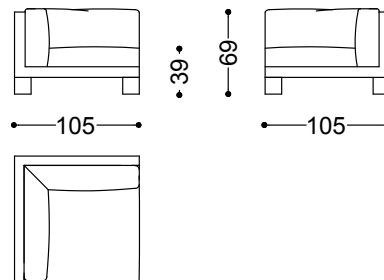

214x105x69 cm - 84.3x41.3x27.2 in

Terminal unit 3,5 seater with 1 arm right/left 92,1"

234x105x69 cm - 92.1x41.3x27.2 in

Terminal unit 4 seater with 1 arm right/left 100"

254x105x69 cm - 100x41.3x27.2 in

Chaiselongue left/right 79,5"x44,1"

112x202x69 cm - 44.1x79.5x27.2 in

Chaiselongue left/right 99,2"x44,1"

112x252x69 cm - 44.1x99.2x27.2 in

Corner 41,3"x41,3"

105x105x69 cm - 41.3x41.3x27.2 in

Pouff 35,4"x35,4"

90x90x39 cm - 35.4x35.4x15.4 in

Chaiselongue left 79,5"x44,1" + Terminal unit 3 seater with 1 arm right 84,3"

326x202x69 cm - 128.3x79.5x27.2 in

Terminal unit 3 seater with 1 arm left 84,3" + Corner 41,3"x41,3" + Terminal unit 3 seater with 1 arm right 84,3"

319x319x69 cm - 125.6x125.6x27.2 in