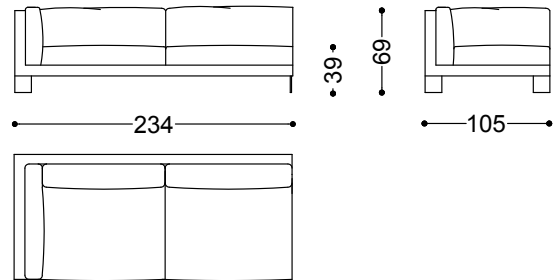

Sofa 3,5 seater with 2 arms 100"

254x105x69 cm - 100x41.3x27.2"

Sofa 4 seater with 2 arms 107,9"  
274x105x69 cm - 107.9x41.3x27.2"

Terminal unit 2 seater with 1 arm right/left 72,4"  
184x105x69 cm - 72.4x41.3x27.2"

Terminal unit 3 seater with 1 arm right/left 84,3"  
214x105x69 cm - 84.3x41.3x27.2"

Terminal unit 3,5 seater with 1 arm right/left 92,1"  
234x105x69 cm - 92.1x41.3x27.2"

Terminal unit 4 seater with 1 arm right/left  
100"

254x105x69 cm - 100x41.3x27.2"

Chaiselongue left/right 79,5"x44,1"

112x202x69 cm - 44.1x79.5x27.2"

Chaiselongue left/right 99,2"x44,1"

112x252x69 cm - 44.1x99.2x27.2"

Corner 41,3"x41,3"

105x105x69 cm - 41.3x41.3x27.2"

319x319x69 cm - 125.6x125.6x27.2"