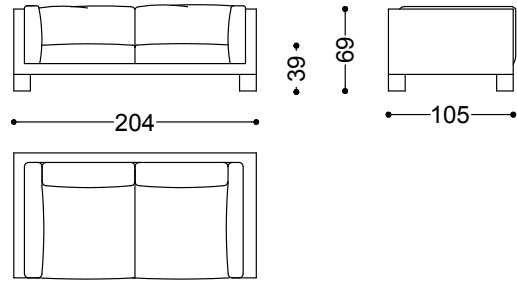

Play can be upholstered in fabric or leather.

Armchair 49,2"

125x105x69 cm - 49.2x41.3x27.2"

Sofa 2 seater with 2 arms 80,3"

204x105x69 cm - 80.3x41.3x27.2"

Sofa 3 seater with 2 arms 92,1"

234x105x69 cm - 92.1x41.3x27.2"

Sofa 3,5 seater with 2 arms 100"

254x105x69 cm - 100x41.3x27.2"

Sofa 4 seater with 2 arms 107,9"  
274x105x69 cm - 107.9x41.3x27.2"

Terminal unit 2 seater with 1 arm right/left 72,4"  
184x105x69 cm - 72.4x41.3x27.2"

Terminal unit 3 seater with 1 arm right/left 84,3"  
214x105x69 cm - 84.3x41.3x27.2"

Terminal unit 3,5 seater with 1 arm right/left 92,1"  
234x105x69 cm - 92.1x41.3x27.2"

Terminal unit 4 seater with 1 arm right/left  
100"

319x319x69 cm - 125.6x125.6x27.2"