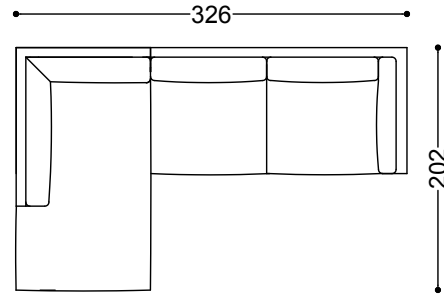

214x105x69 cm - 84.3x41.3x27.2 in

Terminal unit 3,5 seater with 1 arm right/left 92,1"

234x105x69 cm - 92.1x41.3x27.2 in

Terminal unit 4 seater with 1 arm right/left 100"

254x105x69 cm - 100x41.3x27.2 in

Chaiselongue left/right 79,5"x44,1"

112x202x69 cm - 44.1x79.5x27.2 in

Chaiselongue left/right 99,2"x44,1"

112x252x69 cm - 44.1x99.2x27.2 in

Corner 41,3"x41,3"

105x105x69 cm - 41.3x41.3x27.2 in

Pouff 35,4"x35,4"

90x90x39 cm - 35.4x35.4x15.4 in

Chaiselongue left 79,5"x44,1" + Terminal unit 3 seater with 1 arm right 84,3"

326x202x69 cm - 128.3x79.5x27.2 in

Terminal unit 3 seater with 1 arm left 84,3" + Corner 41,3"x41,3" + Terminal unit 3 seater with 1 arm right 84,3"

319x319x69 cm - 125.6x125.6x27.2 in