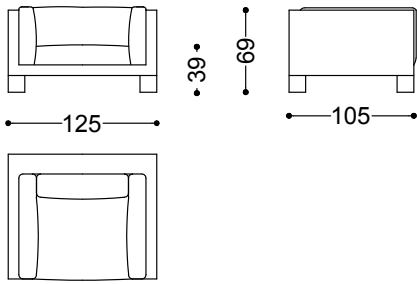

Armchair 49,2"

125x105x69 cm - 49.2x41.3x27.2 in

Sofa 2 seater with 2 arms 80,3"

204x105x69 cm - 80.3x41.3x27.2 in

Sofa 3 seater with 2 arms 92,1"

234x105x69 cm - 92.1x41.3x27.2 in

Sofa 3,5 seater with 2 arms 100"

254x105x69 cm - 100x41.3x27.2 in

Sofa 4 seater with 2 arms 107,9"

274x105x69 cm - 107.9x41.3x27.2 in

Terminal unit 2 seater with 1 arm right/left 72,4"

184x105x69 cm - 72.4x41.3x27.2 in

Terminal unit 3 seater with 1 arm right/left 84,3"

214x105x69 cm - 84.3x41.3x27.2 in

Terminal unit 3,5 seater with 1 arm right/left 92,1"

234x105x69 cm - 92.1x41.3x27.2 in

Terminal unit 4 seater with 1 arm right/left 100"

254x105x69 cm - 100x41.3x27.2 in

Chaiselongue left/right 79,5"x44,1"

319x319x69 cm - 125.6x125.6x27.2 in