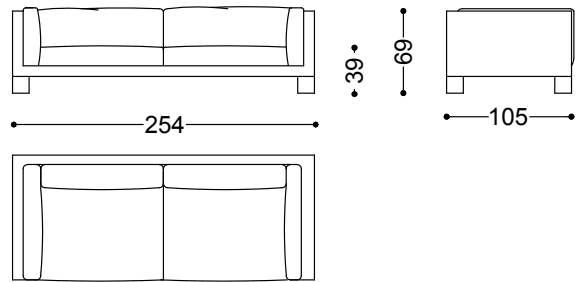

Play can be upholstered in fabric or leather.

Armchair 49,2"

125x105x69 cm - 49.2x41.3x27.2"

Sofa 2 seater with 2 arms 80,3"

204x105x69 cm - 80.3x41.3x27.2"

Sofa 3 seater with 2 arms 92,1"

234x105x69 cm - 92.1x41.3x27.2"

Sofa 3,5 seater with 2 arms 100"

254x105x69 cm - 100x41.3x27.2"

Sofa 4 seater with 2 arms 107,9"  
274x105x69 cm - 107.9x41.3x27.2"

Terminal unit 2 seater with 1 arm right/left 72,4"  
184x105x69 cm - 72.4x41.3x27.2"

Terminal unit 3 seater with 1 arm right/left 84,3"  
214x105x69 cm - 84.3x41.3x27.2"

Terminal unit 3,5 seater with 1 arm right/left 92,1"  
234x105x69 cm - 92.1x41.3x27.2"

Terminal unit 4 seater with 1 arm right/left  
100"

319x319x69 cm - 125.6x125.6x27.2"