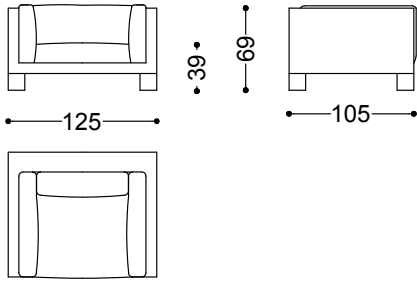

Armchair 49,2"

125x105x69 cm - 49.2x41.3x27.2"