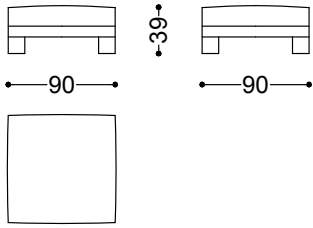

Terminal unit 3 seater with 1 arm right/left 84,3"  
214x105x69 cm - 84.3x41.3x27.2"

Terminal unit 3,5 seater with 1 arm right/left 92,1"  
234x105x69 cm - 92.1x41.3x27.2"

Terminal unit 4 seater with 1 arm right/left  
100"

254x105x69 cm - 100x41.3x27.2"

Chaiselongue left/right 79,5"x44,1"

112x202x69 cm - 44.1x79.5x27.2"

Chaiselongue left/right 99,2"x44,1"

112x252x69 cm - 44.1x99.2x27.2"

Corner 41,3"x41,3"

105x105x69 cm - 41.3x41.3x27.2"

Pouff 35,4"x35,4"

90x90x39 cm - 35.4x35.4x15.4"

Chaiselongue left 79,5"x44,1" + Terminal unit 3 seater with 1 arm right 84,3"

326x202x69 cm - 128.3x79.5x27.2"

Terminal unit 3 seater with 1 arm left 84,3" + Corner 41,3"x41,3" + Terminal unit 3 seater with 1 arm right 84,3"