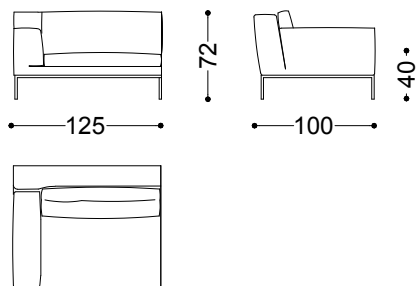

Edizione is both available in fabric or leather.

Sofa 2 seater 68.9"

175x100x72 cm - 68.9x39.4x28.3"

Sofa 2.5 seater 78.7"

200x100x72 cm - 78.7x39.4x28.3"

Sofa 3 seater 88.6"

225x100x72 cm - 88.6x39.4x28.3"

Sofa 3.5 seater 98.4"

250x100x72 cm - 98.4x39.4x28.3"

Terminal unit left/right 49.2"  
125x100x72 cm - 49.2x39.4x28.3"

Terminal unit 2 seater left/right 59.1"  
150x100x72 cm - 59.1x39.4x28.3"

Terminal unit 2.5 seater left/right 68.9"  
175x100x72 cm - 68.9x39.4x28.3"

Terminal unit 3 seater left/right 78.7"  
200x100x72 cm - 78.7x39.4x28.3"

Terminal unit 3.5 seater left/right 88.6"  
225x100x72 cm - 88.6x39.4x28.3"

Dormeuse left/right 90.6"  
230x100x72 cm - 90.6x39.4x28.3"

Left chaiselongue 39.4" + right terminal unit  
88.6"  
325x165x72 cm - 128x65x28.3"

Left dormeuse unit 90.6" + right terminal  
unit 88.6"  
325x253x72 cm - 128x99.6x28.3"

Terminal unit 2 seater left 59.1" + Terminal  
unit 2 seater right 59.1"