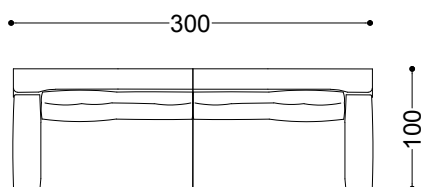

Terminal unit 3 seater left/right 78.7"  
200x100x72 cm - 78.7x39.4x28.3 in

Terminal unit 3.5 seater left/right 88.6"  
225x100x72 cm - 88.6x39.4x28.3 in

Dormeuse left/right 90.6"  
230x100x72 cm - 90.6x39.4x28.3 in

Dormeuse left/right 100.4"  
255x100x72 cm - 100.4x39.4x28.3 in

Chaiselongue left/right 39.4"x65"  
100x165x72 cm - 39.4x65x28.3 in

Chaiselongue left/right 49.2"x65"

125x165x72 cm - 49.2x65x28.3 in

Pouf 37.4"x37.4"

95x95x40 cm - 37.4x37.4x15.7 in

Left chaiselongue 39.4" + right terminal unit 88.6"

325x165x72 cm - 128x65x28.3 in

Left dormeuse unit 90.6" + right terminal unit 88.6"

325x253x72 cm - 128x99.6x28.3 in

Terminal unit 2 seater left 59.1" + Terminal unit 2 seater right 59.1"

300x100x72 cm - 118.1x39.4x28.3 in

Chaiselongue left 49.2" + Terminal unit 3 seater right 78.7"

325x165x72 cm - 128x65x28.3 in