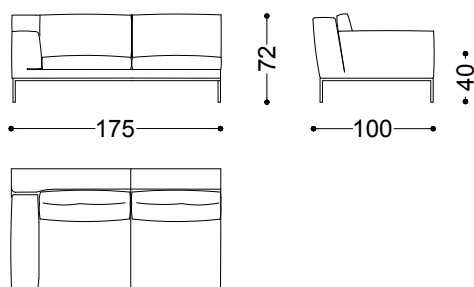

Sofa 3.5 seater 98.4"

250x100x72 cm - 98.4x39.4x28.3"

Terminal unit left/right 49.2"  
125x100x72 cm - 49.2x39.4x28.3"

Terminal unit 2 seater left/right 59.1"  
150x100x72 cm - 59.1x39.4x28.3"

Terminal unit 2.5 seater left/right 68.9"  
175x100x72 cm - 68.9x39.4x28.3"

Terminal unit 3 seater left/right 78.7"  
200x100x72 cm - 78.7x39.4x28.3"

Terminal unit 3.5 seater left/right 88.6"  
225x100x72 cm - 88.6x39.4x28.3"

Dormeuse left/right 90.6"  
230x100x72 cm - 90.6x39.4x28.3"

Dormeuse left/right 100.4"  
255x100x72 cm - 100.4x39.4x28.3"

Chaiselongue left/right 39.4"x65"  
100x165x72 cm - 39.4x65x28.3"

Chaiselongue left/right 49.2"x65"  
125x165x72 cm - 49.2x65x28.3"

Pouf 37.4"x37.4"  
95x95x40 cm - 37.4x37.4x15.7"

Left chaiselongue 39.4" + right terminal unit  
88.6"  
325x165x72 cm - 128x65x28.3"

Left dormeuse unit 90.6" + right terminal  
unit 88.6"  
325x253x72 cm - 128x99.6x28.3"

Terminal unit 2 seater left 59.1" + Terminal  
unit 2 seater right 59.1"