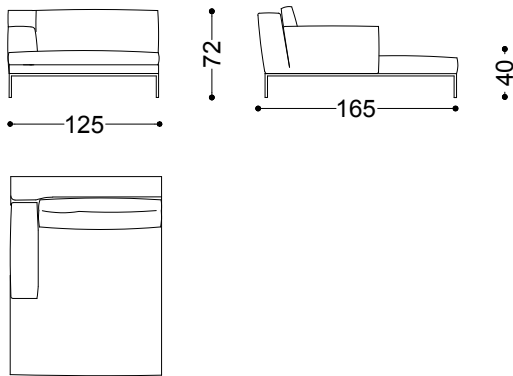

Sofa 3.5 seater 98.4"

250x100x72 cm - 98.4x39.4x28.3"

Terminal unit left/right 49.2"  
125x100x72 cm - 49.2x39.4x28.3"

Terminal unit 2 seater left/right 59.1"  
150x100x72 cm - 59.1x39.4x28.3"

Terminal unit 2.5 seater left/right 68.9"  
175x100x72 cm - 68.9x39.4x28.3"

Terminal unit 3 seater left/right 78.7"  
200x100x72 cm - 78.7x39.4x28.3"

Terminal unit 3.5 seater left/right 88.6"  
225x100x72 cm - 88.6x39.4x28.3"

Dormeuse left/right 90.6"  
230x100x72 cm - 90.6x39.4x28.3"

Dormeuse left/right 100.4"  
255x100x72 cm - 100.4x39.4x28.3"

Chaiselongue left/right 39.4"x65"  
100x165x72 cm - 39.4x65x28.3"

Chaiselongue left/right 49.2"x65"  
125x165x72 cm - 49.2x65x28.3"

Pouf 37.4"x37.4"  
95x95x40 cm - 37.4x37.4x15.7"

Left chaiselongue 39.4" + right terminal unit  
88.6"  
325x165x72 cm - 128x65x28.3"

Left dormeuse unit 90.6" + right terminal  
unit 88.6"  
325x253x72 cm - 128x99.6x28.3"

Terminal unit 2 seater left 59.1" + Terminal  
unit 2 seater right 59.1"