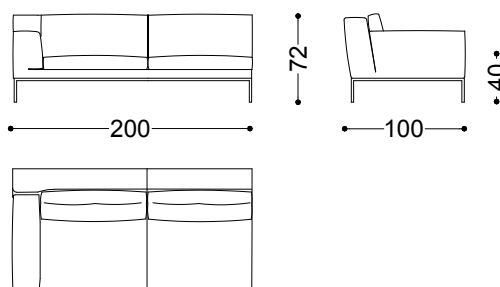

Sofa 3.5 seater 98.4"

250x100x72 cm - 98.4x39.4x28.3"

Terminal unit left/right 49.2"  
125x100x72 cm - 49.2x39.4x28.3"

Terminal unit 2 seater left/right 59.1"  
150x100x72 cm - 59.1x39.4x28.3"

Terminal unit 2.5 seater left/right 68.9"  
175x100x72 cm - 68.9x39.4x28.3"

Terminal unit 3 seater left/right 78.7"  
200x100x72 cm - 78.7x39.4x28.3"

Terminal unit 3.5 seater left/right 88.6"  
225x100x72 cm - 88.6x39.4x28.3"

Dormeuse left/right 90.6"  
230x100x72 cm - 90.6x39.4x28.3"

Dormeuse left/right 100.4"  
255x100x72 cm - 100.4x39.4x28.3"

Chaiselongue left/right 39.4"x65"  
100x165x72 cm - 39.4x65x28.3"

Chaiselongue left/right 49.2"x65"  
125x165x72 cm - 49.2x65x28.3"

Pouf 37.4"x37.4"  
95x95x40 cm - 37.4x37.4x15.7"

Left chaiselongue 39.4" + right terminal unit  
88.6"  
325x165x72 cm - 128x65x28.3"

Left dormeuse unit 90.6" + right terminal  
unit 88.6"  
325x253x72 cm - 128x99.6x28.3"

Terminal unit 2 seater left 59.1" + Terminal  
unit 2 seater right 59.1"