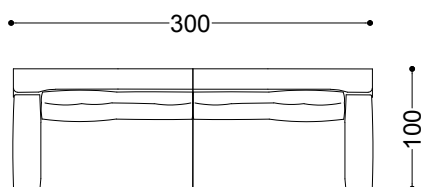

Terminal unit 3 seater left/right 78.7"  
200x100x72 cm - 78.7x39.4x28.3"

Terminal unit 3.5 seater left/right 88.6"  
225x100x72 cm - 88.6x39.4x28.3"

Dormeuse left/right 90.6"  
230x100x72 cm - 90.6x39.4x28.3"

Dormeuse left/right 100.4"  
255x100x72 cm - 100.4x39.4x28.3"

Chaiselongue left/right 39.4"x65"  
100x165x72 cm - 39.4x65x28.3"

Chaiselongue left/right 49.2"x65"  
125x165x72 cm - 49.2x65x28.3"

Pouf 37.4"x37.4"  
95x95x40 cm - 37.4x37.4x15.7"

Left chaiselongue 39.4" + right terminal unit  
88.6"  
325x165x72 cm - 128x65x28.3"

Left dormeuse unit 90.6" + right terminal  
unit 88.6"  
325x253x72 cm - 128x99.6x28.3"

Terminal unit 2 seater left 59.1" + Terminal  
unit 2 seater right 59.1"

300x100x72 cm - 118.1x39.4x28.3"

Chaiselongue left 49.2" + Terminal unit 3  
seater right 78.7"

325x165x72 cm - 128x65x28.3"