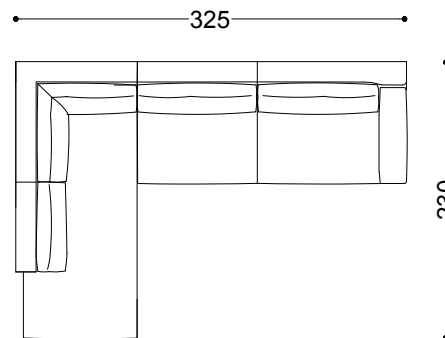

Sofa 3.5 seater 98.4"

250x100x72 cm - 98.4x39.4x28.3"

Terminal unit left/right 49.2"  
125x100x72 cm - 49.2x39.4x28.3"

Terminal unit 2 seater left/right 59.1"  
150x100x72 cm - 59.1x39.4x28.3"

Terminal unit 2.5 seater left/right 68.9"  
175x100x72 cm - 68.9x39.4x28.3"

Terminal unit 3 seater left/right 78.7"  
200x100x72 cm - 78.7x39.4x28.3"

Terminal unit 3.5 seater left/right 88.6"  
225x100x72 cm - 88.6x39.4x28.3"

Dormeuse left/right 90.6"  
230x100x72 cm - 90.6x39.4x28.3"

Dormeuse left/right 100.4"  
255x100x72 cm - 100.4x39.4x28.3"

Chaiselongue left/right 39.4"x65"  
100x165x72 cm - 39.4x65x28.3"

Chaiselongue left/right 49.2"x65"  
125x165x72 cm - 49.2x65x28.3"

Pouf 37.4"x37.4"  
95x95x40 cm - 37.4x37.4x15.7"

Left chaiselongue 39.4" + right terminal unit  
88.6"  
325x165x72 cm - 128x65x28.3"

Left dormeuse unit 90.6" + right terminal  
unit 88.6"  
325x253x72 cm - 128x99.6x28.3"

Terminal unit 2 seater left 59.1" + Terminal  
unit 2 seater right 59.1"