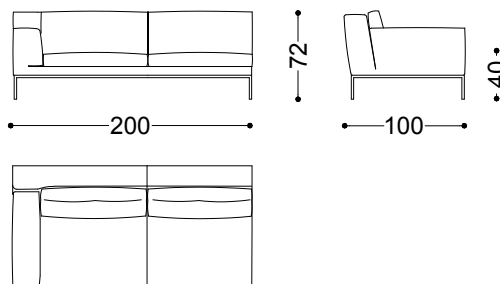

Edizione is the perfect signature piece to redefine your environment.

Sofa 2 seater 68.9"

175x100x72 cm - 68.9x39.4x28.3 in

Sofa 2.5 seater 78.7"

200x100x72 cm - 78.7x39.4x28.3 in

Sofa 3 seater 88.6"

225x100x72 cm - 88.6x39.4x28.3 in

Sofa 3.5 seater 98.4"

250x100x72 cm - 98.4x39.4x28.3 in

Terminal unit left/right 49.2"  
125x100x72 cm - 49.2x39.4x28.3 in

Terminal unit 2 seater left/right 59.1"  
150x100x72 cm - 59.1x39.4x28.3 in

Terminal unit 2.5 seater left/right 68.9"  
175x100x72 cm - 68.9x39.4x28.3 in

Terminal unit 3 seater left/right 78.7"  
200x100x72 cm - 78.7x39.4x28.3 in

Terminal unit 3.5 seater left/right 88.6"  
225x100x72 cm - 88.6x39.4x28.3 in

Dormeuse left/right 90.6"  
230x100x72 cm - 90.6x39.4x28.3 in

95x95x40 cm - 37.4x37.4x15.7 in

Left chaiselongue 39.4" + right terminal unit 88.6"

325x165x72 cm - 128x65x28.3 in

Left dormeuse unit 90.6" + right terminal unit 88.6"

325x253x72 cm - 128x99.6x28.3 in

Terminal unit 2 seater left 59.1" + Terminal unit 2 seater right 59.1"