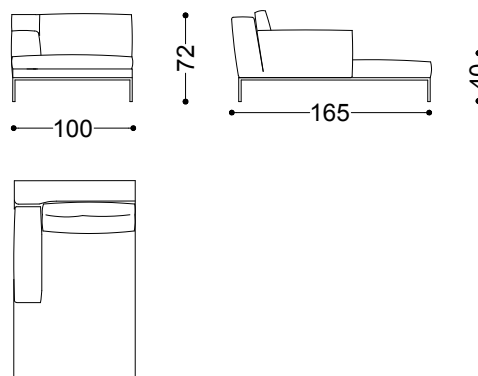

Sofa 3.5 seater 98.4"

250x100x72 cm - 98.4x39.4x28.3"

Terminal unit left/right 49.2"  
125x100x72 cm - 49.2x39.4x28.3"

Terminal unit 2 seater left/right 59.1"  
150x100x72 cm - 59.1x39.4x28.3"

Terminal unit 2.5 seater left/right 68.9"  
175x100x72 cm - 68.9x39.4x28.3"

Terminal unit 3 seater left/right 78.7"  
200x100x72 cm - 78.7x39.4x28.3"

Terminal unit 3.5 seater left/right 88.6"  
225x100x72 cm - 88.6x39.4x28.3"

Dormeuse left/right 90.6"  
230x100x72 cm - 90.6x39.4x28.3"

Dormeuse left/right 100.4"  
255x100x72 cm - 100.4x39.4x28.3"

Chaiselongue left/right 39.4"x65"  
100x165x72 cm - 39.4x65x28.3"

Chaiselongue left/right 49.2"x65"  
125x165x72 cm - 49.2x65x28.3"

Pouf 37.4"x37.4"  
95x95x40 cm - 37.4x37.4x15.7"

Left chaiselongue 39.4" + right terminal unit  
88.6"  
325x165x72 cm - 128x65x28.3"

Left dormeuse unit 90.6" + right terminal  
unit 88.6"  
325x253x72 cm - 128x99.6x28.3"

Terminal unit 2 seater left 59.1" + Terminal  
unit 2 seater right 59.1"