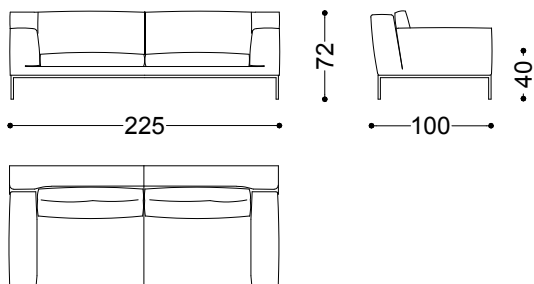

Edizione is the perfect signature piece to redefine your environment.

Sofa 2 seater 68.9"

175x100x72 cm - 68.9x39.4x28.3 in

Sofa 2.5 seater 78.7"

200x100x72 cm - 78.7x39.4x28.3 in

Sofa 3 seater 88.6"

225x100x72 cm - 88.6x39.4x28.3 in

Sofa 3.5 seater 98.4"

250x100x72 cm - 98.4x39.4x28.3 in

Terminal unit left/right 49.2"  
125x100x72 cm - 49.2x39.4x28.3 in

Terminal unit 2 seater left/right 59.1"  
150x100x72 cm - 59.1x39.4x28.3 in

Terminal unit 2.5 seater left/right 68.9"  
175x100x72 cm - 68.9x39.4x28.3 in

Terminal unit 3 seater left/right 78.7"  
200x100x72 cm - 78.7x39.4x28.3 in

Terminal unit 3.5 seater left/right 88.6"  
225x100x72 cm - 88.6x39.4x28.3 in

Dormeuse left/right 90.6"  
230x100x72 cm - 90.6x39.4x28.3 in

95x95x40 cm - 37.4x37.4x15.7 in

Left chaiselongue 39.4" + right terminal unit 88.6"

325x165x72 cm - 128x65x28.3 in

Left dormeuse unit 90.6" + right terminal unit 88.6"

325x253x72 cm - 128x99.6x28.3 in

Terminal unit 2 seater left 59.1" + Terminal unit 2 seater right 59.1"