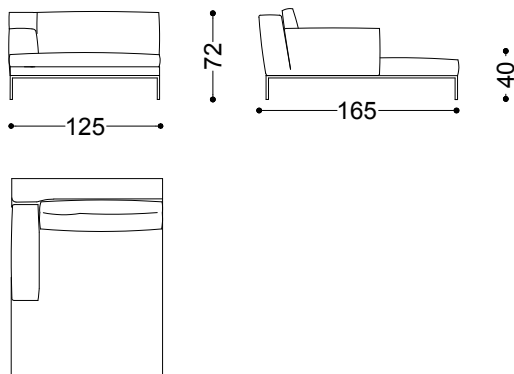

Sofa 3.5 seater 98.4"

250x100x72 cm - 98.4x39.4x28.3 in

Terminal unit left/right 49.2"  
125x100x72 cm - 49.2x39.4x28.3 in

Terminal unit 2 seater left/right 59.1"  
150x100x72 cm - 59.1x39.4x28.3 in

Terminal unit 2.5 seater left/right 68.9"  
175x100x72 cm - 68.9x39.4x28.3 in

Terminal unit 3 seater left/right 78.7"  
200x100x72 cm - 78.7x39.4x28.3 in

Terminal unit 3.5 seater left/right 88.6"  
225x100x72 cm - 88.6x39.4x28.3 in

Dormeuse left/right 90.6"  
230x100x72 cm - 90.6x39.4x28.3 in

Dormeuse left/right 100.4"  
255x100x72 cm - 100.4x39.4x28.3 in

Chaiselongue left/right 39.4"x65"  
100x165x72 cm - 39.4x65x28.3 in

Chaiselongue left/right 49.2"x65"

125x165x72 cm - 49.2x65x28.3 in

Pouf 37.4"x37.4"

95x95x40 cm - 37.4x37.4x15.7 in

Left chaiselongue 39.4" + right terminal unit 88.6"

325x165x72 cm - 128x65x28.3 in

Left dormeuse unit 90.6" + right terminal unit 88.6"

325x253x72 cm - 128x99.6x28.3 in

Terminal unit 2 seater left 59.1" + Terminal unit 2 seater right 59.1"