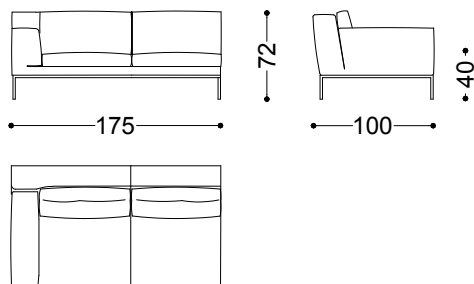

Sofa 3.5 seater 98.4"

250x100x72 cm - 98.4x39.4x28.3 in

Terminal unit left/right 49.2"  
125x100x72 cm - 49.2x39.4x28.3 in

Terminal unit 2 seater left/right 59.1"  
150x100x72 cm - 59.1x39.4x28.3 in

Terminal unit 2.5 seater left/right 68.9"  
175x100x72 cm - 68.9x39.4x28.3 in

Terminal unit 3 seater left/right 78.7"  
200x100x72 cm - 78.7x39.4x28.3 in

Terminal unit 3.5 seater left/right 88.6"  
225x100x72 cm - 88.6x39.4x28.3 in

Dormeuse left/right 90.6"  
230x100x72 cm - 90.6x39.4x28.3 in

Dormeuse left/right 100.4"  
255x100x72 cm - 100.4x39.4x28.3 in

Chaiselongue left/right 39.4"x65"  
100x165x72 cm - 39.4x65x28.3 in

Chaiselongue left/right 49.2"x65"

125x165x72 cm - 49.2x65x28.3 in

Pouf 37.4"x37.4"

95x95x40 cm - 37.4x37.4x15.7 in

Left chaiselongue 39.4" + right terminal unit 88.6"

325x165x72 cm - 128x65x28.3 in

Left dormeuse unit 90.6" + right terminal unit 88.6"

325x253x72 cm - 128x99.6x28.3 in

Terminal unit 2 seater left 59.1" + Terminal unit 2 seater right 59.1"