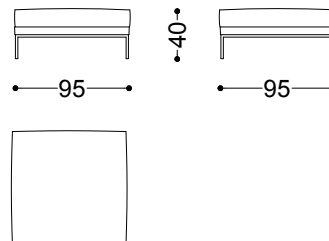

Sofa 3.5 seater 98.4"

250x100x72 cm - 98.4x39.4x28.3 in

Terminal unit left/right 49.2"  
125x100x72 cm - 49.2x39.4x28.3 in

Terminal unit 2 seater left/right 59.1"  
150x100x72 cm - 59.1x39.4x28.3 in

Terminal unit 2.5 seater left/right 68.9"  
175x100x72 cm - 68.9x39.4x28.3 in

Terminal unit 3 seater left/right 78.7"  
200x100x72 cm - 78.7x39.4x28.3 in

Terminal unit 3.5 seater left/right 88.6"  
225x100x72 cm - 88.6x39.4x28.3 in

Dormeuse left/right 90.6"  
230x100x72 cm - 90.6x39.4x28.3 in

Dormeuse left/right 100.4"  
255x100x72 cm - 100.4x39.4x28.3 in

Chaiselongue left/right 39.4"x65"  
100x165x72 cm - 39.4x65x28.3 in

Chaiselongue left/right 49.2"x65"

125x165x72 cm - 49.2x65x28.3 in

Pouf 37.4"x37.4"

95x95x40 cm - 37.4x37.4x15.7 in

Left chaiselongue 39.4" + right terminal unit 88.6"

325x165x72 cm - 128x65x28.3 in

Left dormeuse unit 90.6" + right terminal unit 88.6"

325x253x72 cm - 128x99.6x28.3 in

Terminal unit 2 seater left 59.1" + Terminal unit 2 seater right 59.1"