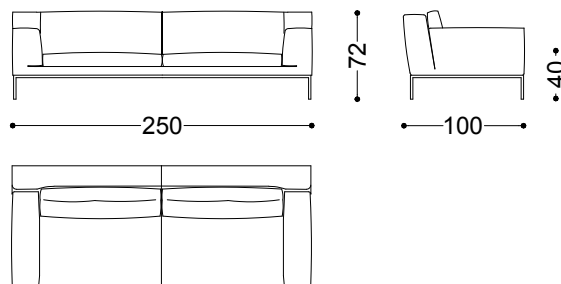

Edizione is the perfect signature piece to redefine your environment.

Sofa 2 seater 68.9"

175x100x72 cm - 68.9x39.4x28.3 in

Sofa 2.5 seater 78.7"

200x100x72 cm - 78.7x39.4x28.3 in

Sofa 3 seater 88.6"

225x100x72 cm - 88.6x39.4x28.3 in

Sofa 3.5 seater 98.4"

250x100x72 cm - 98.4x39.4x28.3 in

Terminal unit left/right 49.2"  
125x100x72 cm - 49.2x39.4x28.3 in

Terminal unit 2 seater left/right 59.1"  
150x100x72 cm - 59.1x39.4x28.3 in

Terminal unit 2.5 seater left/right 68.9"  
175x100x72 cm - 68.9x39.4x28.3 in

Terminal unit 3 seater left/right 78.7"  
200x100x72 cm - 78.7x39.4x28.3 in

Terminal unit 3.5 seater left/right 88.6"  
225x100x72 cm - 88.6x39.4x28.3 in

Dormeuse left/right 90.6"  
230x100x72 cm - 90.6x39.4x28.3 in

95x95x40 cm - 37.4x37.4x15.7 in

Left chaiselongue 39.4" + right terminal unit 88.6"

325x165x72 cm - 128x65x28.3 in

Left dormeuse unit 90.6" + right terminal unit 88.6"

325x253x72 cm - 128x99.6x28.3 in

Terminal unit 2 seater left 59.1" + Terminal unit 2 seater right 59.1"