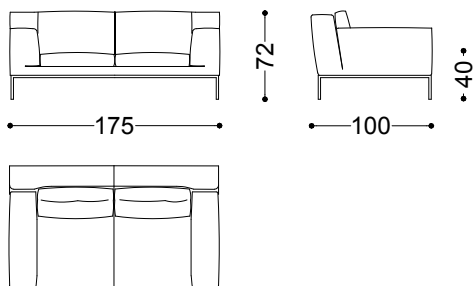

Edizione is both available in fabric or leather.

Sofa 2 seater 68.9"

175x100x72 cm - 68.9x39.4x28.3"

Sofa 2.5 seater 78.7"

200x100x72 cm - 78.7x39.4x28.3"

Sofa 3 seater 88.6"

225x100x72 cm - 88.6x39.4x28.3"

Sofa 3.5 seater 98.4"

250x100x72 cm - 98.4x39.4x28.3"

Terminal unit left/right 49.2"  
125x100x72 cm - 49.2x39.4x28.3"

Terminal unit 2 seater left/right 59.1"  
150x100x72 cm - 59.1x39.4x28.3"

Terminal unit 2.5 seater left/right 68.9"  
175x100x72 cm - 68.9x39.4x28.3"

Terminal unit 3 seater left/right 78.7"  
200x100x72 cm - 78.7x39.4x28.3"

Terminal unit 3.5 seater left/right 88.6"  
225x100x72 cm - 88.6x39.4x28.3"

Dormeuse left/right 90.6"  
230x100x72 cm - 90.6x39.4x28.3"

Left chaiselongue 39.4" + right terminal unit  
88.6"  
325x165x72 cm - 128x65x28.3"

Left dormeuse unit 90.6" + right terminal  
unit 88.6"  
325x253x72 cm - 128x99.6x28.3"

Terminal unit 2 seater left 59.1" + Terminal  
unit 2 seater right 59.1"