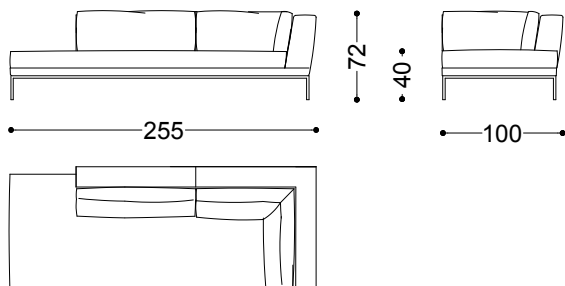

Sofa 3.5 seater 98.4"

250x100x72 cm - 98.4x39.4x28.3"

Terminal unit left/right 49.2"  
125x100x72 cm - 49.2x39.4x28.3"

Terminal unit 2 seater left/right 59.1"  
150x100x72 cm - 59.1x39.4x28.3"

Terminal unit 2.5 seater left/right 68.9"  
175x100x72 cm - 68.9x39.4x28.3"

Terminal unit 3 seater left/right 78.7"  
200x100x72 cm - 78.7x39.4x28.3"

Terminal unit 3.5 seater left/right 88.6"  
225x100x72 cm - 88.6x39.4x28.3"

Dormeuse left/right 90.6"  
230x100x72 cm - 90.6x39.4x28.3"

Dormeuse left/right 100.4"  
255x100x72 cm - 100.4x39.4x28.3"

Chaiselongue left/right 39.4"x65"  
100x165x72 cm - 39.4x65x28.3"

Chaiselongue left/right 49.2"x65"  
125x165x72 cm - 49.2x65x28.3"

Pouf 37.4"x37.4"  
95x95x40 cm - 37.4x37.4x15.7"

Left chaiselongue 39.4" + right terminal unit  
88.6"  
325x165x72 cm - 128x65x28.3"

Left dormeuse unit 90.6" + right terminal  
unit 88.6"  
325x253x72 cm - 128x99.6x28.3"

Terminal unit 2 seater left 59.1" + Terminal  
unit 2 seater right 59.1"