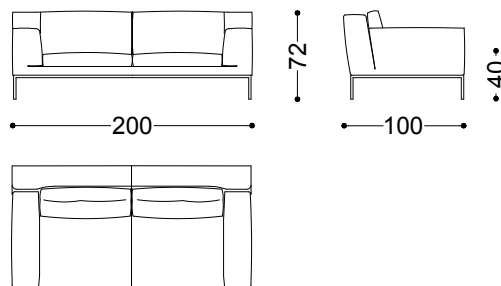

Edizione is the perfect signature piece to redefine your environment.

Sofa 2 seater 68.9"

175x100x72 cm - 68.9x39.4x28.3 in

Sofa 2.5 seater 78.7"

200x100x72 cm - 78.7x39.4x28.3 in

Sofa 3 seater 88.6"

225x100x72 cm - 88.6x39.4x28.3 in

Sofa 3.5 seater 98.4"

250x100x72 cm - 98.4x39.4x28.3 in

Terminal unit left/right 49.2"  
125x100x72 cm - 49.2x39.4x28.3 in

Terminal unit 2 seater left/right 59.1"  
150x100x72 cm - 59.1x39.4x28.3 in

Terminal unit 2.5 seater left/right 68.9"  
175x100x72 cm - 68.9x39.4x28.3 in

Terminal unit 3 seater left/right 78.7"  
200x100x72 cm - 78.7x39.4x28.3 in

Terminal unit 3.5 seater left/right 88.6"  
225x100x72 cm - 88.6x39.4x28.3 in

Dormeuse left/right 90.6"  
230x100x72 cm - 90.6x39.4x28.3 in

95x95x40 cm - 37.4x37.4x15.7 in

Left chaiselongue 39.4" + right terminal unit 88.6"

325x165x72 cm - 128x65x28.3 in

Left dormeuse unit 90.6" + right terminal unit 88.6"

325x253x72 cm - 128x99.6x28.3 in

Terminal unit 2 seater left 59.1" + Terminal unit 2 seater right 59.1"