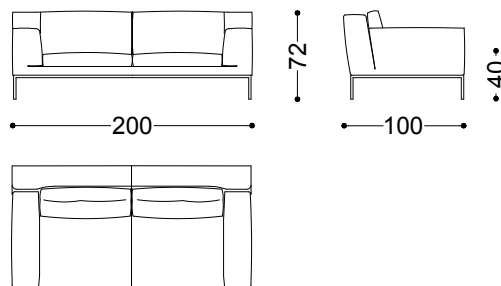

Edizione is both available in fabric or leather.

Sofa 2 seater 68.9"

175x100x72 cm - 68.9x39.4x28.3"

Sofa 2.5 seater 78.7"

200x100x72 cm - 78.7x39.4x28.3"

Sofa 3 seater 88.6"

225x100x72 cm - 88.6x39.4x28.3"

Sofa 3.5 seater 98.4"

250x100x72 cm - 98.4x39.4x28.3"

Terminal unit left/right 49.2"  
125x100x72 cm - 49.2x39.4x28.3"

Terminal unit 2 seater left/right 59.1"  
150x100x72 cm - 59.1x39.4x28.3"

Terminal unit 2.5 seater left/right 68.9"  
175x100x72 cm - 68.9x39.4x28.3"

Terminal unit 3 seater left/right 78.7"  
200x100x72 cm - 78.7x39.4x28.3"

Terminal unit 3.5 seater left/right 88.6"  
225x100x72 cm - 88.6x39.4x28.3"

Dormeuse left/right 90.6"  
230x100x72 cm - 90.6x39.4x28.3"

Left chaiselongue 39.4" + right terminal unit  
88.6"  
325x165x72 cm - 128x65x28.3"

Left dormeuse unit 90.6" + right terminal  
unit 88.6"  
325x253x72 cm - 128x99.6x28.3"

Terminal unit 2 seater left 59.1" + Terminal  
unit 2 seater right 59.1"