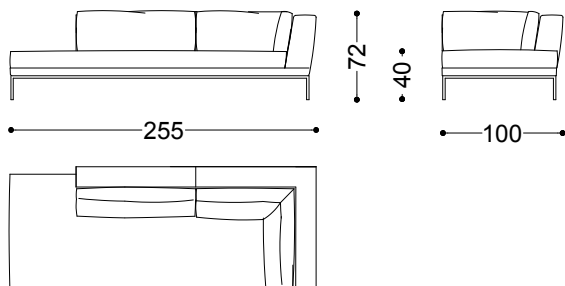

Sofa 3.5 seater 98.4"

250x100x72 cm - 98.4x39.4x28.3 in

Terminal unit left/right 49.2"  
125x100x72 cm - 49.2x39.4x28.3 in

Terminal unit 2 seater left/right 59.1"  
150x100x72 cm - 59.1x39.4x28.3 in

Terminal unit 2.5 seater left/right 68.9"  
175x100x72 cm - 68.9x39.4x28.3 in

Terminal unit 3 seater left/right 78.7"  
200x100x72 cm - 78.7x39.4x28.3 in

Terminal unit 3.5 seater left/right 88.6"  
225x100x72 cm - 88.6x39.4x28.3 in

Dormeuse left/right 90.6"  
230x100x72 cm - 90.6x39.4x28.3 in

Dormeuse left/right 100.4"  
255x100x72 cm - 100.4x39.4x28.3 in

Chaiselongue left/right 39.4"x65"  
100x165x72 cm - 39.4x65x28.3 in

Chaiselongue left/right 49.2"x65"

125x165x72 cm - 49.2x65x28.3 in

Pouf 37.4"x37.4"

95x95x40 cm - 37.4x37.4x15.7 in

Left chaiselongue 39.4" + right terminal unit 88.6"

325x165x72 cm - 128x65x28.3 in

Left dormeuse unit 90.6" + right terminal unit 88.6"

325x253x72 cm - 128x99.6x28.3 in

Terminal unit 2 seater left 59.1" + Terminal unit 2 seater right 59.1"