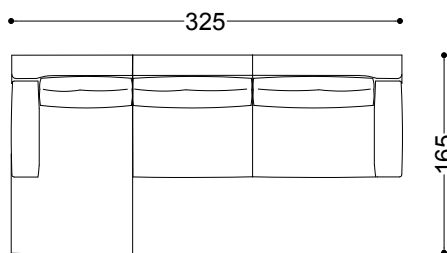

Sofa 3.5 seater 98.4"

250x100x72 cm - 98.4x39.4x28.3 in

Terminal unit left/right 49.2"  
125x100x72 cm - 49.2x39.4x28.3 in

Terminal unit 2 seater left/right 59.1"  
150x100x72 cm - 59.1x39.4x28.3 in

Terminal unit 2.5 seater left/right 68.9"  
175x100x72 cm - 68.9x39.4x28.3 in

Terminal unit 3 seater left/right 78.7"  
200x100x72 cm - 78.7x39.4x28.3 in

Terminal unit 3.5 seater left/right 88.6"  
225x100x72 cm - 88.6x39.4x28.3 in

Dormeuse left/right 90.6"  
230x100x72 cm - 90.6x39.4x28.3 in

Dormeuse left/right 100.4"  
255x100x72 cm - 100.4x39.4x28.3 in

Chaiselongue left/right 39.4"x65"  
100x165x72 cm - 39.4x65x28.3 in

Chaiselongue left/right 49.2"x65"

125x165x72 cm - 49.2x65x28.3 in

Pouf 37.4"x37.4"

95x95x40 cm - 37.4x37.4x15.7 in

Left chaiselongue 39.4" + right terminal unit 88.6"

325x165x72 cm - 128x65x28.3 in

Left dormeuse unit 90.6" + right terminal unit 88.6"

325x253x72 cm - 128x99.6x28.3 in

Terminal unit 2 seater left 59.1" + Terminal unit 2 seater right 59.1"