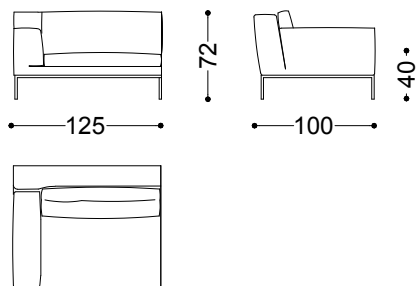

Edizione is the perfect signature piece to redefine your environment.

Sofa 2 seater 68.9"

175x100x72 cm - 68.9x39.4x28.3 in

Sofa 2.5 seater 78.7"

200x100x72 cm - 78.7x39.4x28.3 in

Sofa 3 seater 88.6"

225x100x72 cm - 88.6x39.4x28.3 in

Sofa 3.5 seater 98.4"

250x100x72 cm - 98.4x39.4x28.3 in

Terminal unit left/right 49.2"  
125x100x72 cm - 49.2x39.4x28.3 in

Terminal unit 2 seater left/right 59.1"  
150x100x72 cm - 59.1x39.4x28.3 in

Terminal unit 2.5 seater left/right 68.9"  
175x100x72 cm - 68.9x39.4x28.3 in

Terminal unit 3 seater left/right 78.7"  
200x100x72 cm - 78.7x39.4x28.3 in

Terminal unit 3.5 seater left/right 88.6"  
225x100x72 cm - 88.6x39.4x28.3 in

Dormeuse left/right 90.6"  
230x100x72 cm - 90.6x39.4x28.3 in

95x95x40 cm - 37.4x37.4x15.7 in

Left chaiselongue 39.4" + right terminal unit 88.6"

325x165x72 cm - 128x65x28.3 in

Left dormeuse unit 90.6" + right terminal unit 88.6"

325x253x72 cm - 128x99.6x28.3 in

Terminal unit 2 seater left 59.1" + Terminal unit 2 seater right 59.1"