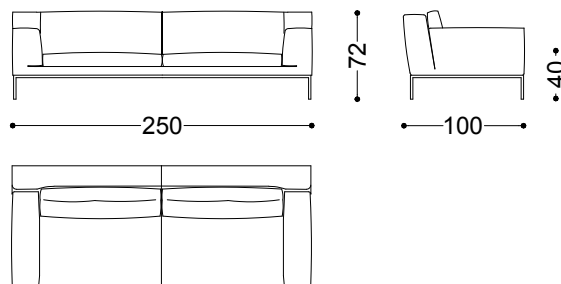

Edizione is both available in fabric or leather.

Sofa 2 seater 68.9"

175x100x72 cm - 68.9x39.4x28.3"

Sofa 2.5 seater 78.7"

200x100x72 cm - 78.7x39.4x28.3"

Sofa 3 seater 88.6"

225x100x72 cm - 88.6x39.4x28.3"

Sofa 3.5 seater 98.4"

250x100x72 cm - 98.4x39.4x28.3"

Terminal unit left/right 49.2"  
125x100x72 cm - 49.2x39.4x28.3"

Terminal unit 2 seater left/right 59.1"  
150x100x72 cm - 59.1x39.4x28.3"

Terminal unit 2.5 seater left/right 68.9"  
175x100x72 cm - 68.9x39.4x28.3"

Terminal unit 3 seater left/right 78.7"  
200x100x72 cm - 78.7x39.4x28.3"

Terminal unit 3.5 seater left/right 88.6"  
225x100x72 cm - 88.6x39.4x28.3"

Dormeuse left/right 90.6"  
230x100x72 cm - 90.6x39.4x28.3"

Left chaiselongue 39.4" + right terminal unit  
88.6"  
325x165x72 cm - 128x65x28.3"

Left dormeuse unit 90.6" + right terminal  
unit 88.6"  
325x253x72 cm - 128x99.6x28.3"

Terminal unit 2 seater left 59.1" + Terminal  
unit 2 seater right 59.1"