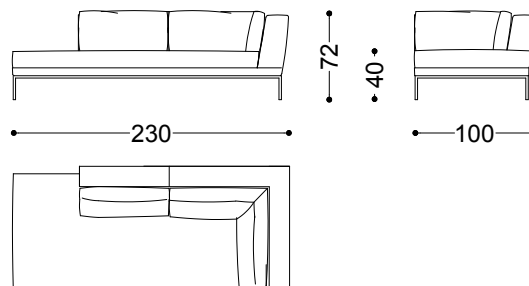

Sofa 3.5 seater 98.4"

250x100x72 cm - 98.4x39.4x28.3"

Terminal unit left/right 49.2"  
125x100x72 cm - 49.2x39.4x28.3"

Terminal unit 2 seater left/right 59.1"  
150x100x72 cm - 59.1x39.4x28.3"

Terminal unit 2.5 seater left/right 68.9"  
175x100x72 cm - 68.9x39.4x28.3"

Terminal unit 3 seater left/right 78.7"  
200x100x72 cm - 78.7x39.4x28.3"

Terminal unit 3.5 seater left/right 88.6"  
225x100x72 cm - 88.6x39.4x28.3"

Dormeuse left/right 90.6"  
230x100x72 cm - 90.6x39.4x28.3"

Dormeuse left/right 100.4"  
255x100x72 cm - 100.4x39.4x28.3"

Chaiselongue left/right 39.4"x65"  
100x165x72 cm - 39.4x65x28.3"

Chaiselongue left/right 49.2"x65"  
125x165x72 cm - 49.2x65x28.3"

Pouf 37.4"x37.4"  
95x95x40 cm - 37.4x37.4x15.7"

300x100x72 cm - 118.1x39.4x28.3"

Chaiselongue left 49.2" + Terminal unit 3  
seater right 78.7"

325x165x72 cm - 128x65x28.3"