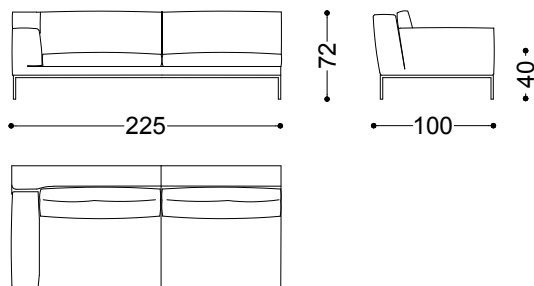

Edizione is the perfect signature piece to redefine your environment.

Sofa 2 seater 68.9"

175x100x72 cm - 68.9x39.4x28.3 in

Sofa 2.5 seater 78.7"

200x100x72 cm - 78.7x39.4x28.3 in

Sofa 3 seater 88.6"

225x100x72 cm - 88.6x39.4x28.3 in

Sofa 3.5 seater 98.4"

250x100x72 cm - 98.4x39.4x28.3 in

Terminal unit left/right 49.2"  
125x100x72 cm - 49.2x39.4x28.3 in

Terminal unit 2 seater left/right 59.1"  
150x100x72 cm - 59.1x39.4x28.3 in

Terminal unit 2.5 seater left/right 68.9"  
175x100x72 cm - 68.9x39.4x28.3 in

Terminal unit 3 seater left/right 78.7"  
200x100x72 cm - 78.7x39.4x28.3 in

Terminal unit 3.5 seater left/right 88.6"  
225x100x72 cm - 88.6x39.4x28.3 in

Dormeuse left/right 90.6"  
230x100x72 cm - 90.6x39.4x28.3 in

95x95x40 cm - 37.4x37.4x15.7 in

Left chaiselongue 39.4" + right terminal unit 88.6"

325x165x72 cm - 128x65x28.3 in

Left dormeuse unit 90.6" + right terminal unit 88.6"

325x253x72 cm - 128x99.6x28.3 in

Terminal unit 2 seater left 59.1" + Terminal unit 2 seater right 59.1"