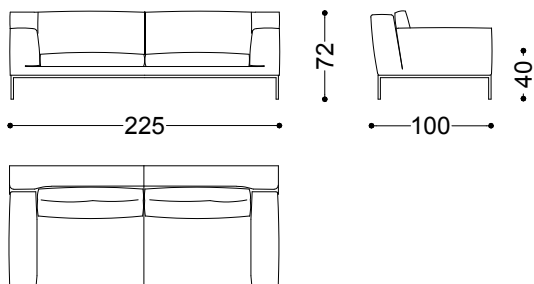

Edizione is both available in fabric or leather.

Sofa 2 seater 68.9"

175x100x72 cm - 68.9x39.4x28.3"

Sofa 2.5 seater 78.7"

200x100x72 cm - 78.7x39.4x28.3"

Sofa 3 seater 88.6"

225x100x72 cm - 88.6x39.4x28.3"

Sofa 3.5 seater 98.4"

250x100x72 cm - 98.4x39.4x28.3"

Terminal unit left/right 49.2"  
125x100x72 cm - 49.2x39.4x28.3"

Terminal unit 2 seater left/right 59.1"  
150x100x72 cm - 59.1x39.4x28.3"

Terminal unit 2.5 seater left/right 68.9"  
175x100x72 cm - 68.9x39.4x28.3"

Terminal unit 3 seater left/right 78.7"  
200x100x72 cm - 78.7x39.4x28.3"

Terminal unit 3.5 seater left/right 88.6"  
225x100x72 cm - 88.6x39.4x28.3"

Dormeuse left/right 90.6"  
230x100x72 cm - 90.6x39.4x28.3"

Left chaiselongue 39.4" + right terminal unit  
88.6"  
325x165x72 cm - 128x65x28.3"

Left dormeuse unit 90.6" + right terminal  
unit 88.6"  
325x253x72 cm - 128x99.6x28.3"

Terminal unit 2 seater left 59.1" + Terminal  
unit 2 seater right 59.1"