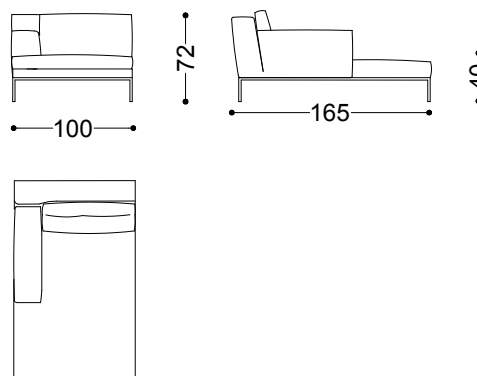

Sofa 3.5 seater 98.4"

250x100x72 cm - 98.4x39.4x28.3 in

Terminal unit left/right 49.2"  
125x100x72 cm - 49.2x39.4x28.3 in

Terminal unit 2 seater left/right 59.1"  
150x100x72 cm - 59.1x39.4x28.3 in

Terminal unit 2.5 seater left/right 68.9"  
175x100x72 cm - 68.9x39.4x28.3 in

Terminal unit 3 seater left/right 78.7"  
200x100x72 cm - 78.7x39.4x28.3 in

Terminal unit 3.5 seater left/right 88.6"  
225x100x72 cm - 88.6x39.4x28.3 in

Dormeuse left/right 90.6"  
230x100x72 cm - 90.6x39.4x28.3 in

Dormeuse left/right 100.4"  
255x100x72 cm - 100.4x39.4x28.3 in

Chaiselongue left/right 39.4"x65"  
100x165x72 cm - 39.4x65x28.3 in

Chaiselongue left/right 49.2"x65"

125x165x72 cm - 49.2x65x28.3 in

Pouf 37.4"x37.4"

95x95x40 cm - 37.4x37.4x15.7 in

Left chaiselongue 39.4" + right terminal unit 88.6"

325x165x72 cm - 128x65x28.3 in

Left dormeuse unit 90.6" + right terminal unit 88.6"

325x253x72 cm - 128x99.6x28.3 in

Terminal unit 2 seater left 59.1" + Terminal unit 2 seater right 59.1"