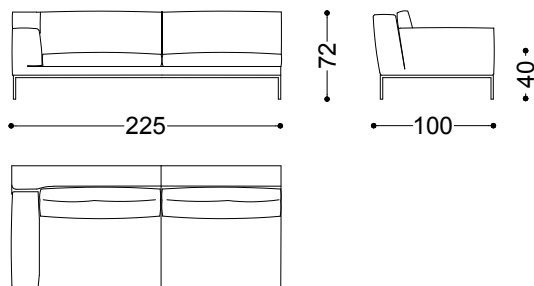

Sofa 3.5 seater 98.4"

250x100x72 cm - 98.4x39.4x28.3"

Terminal unit left/right 49.2"  
125x100x72 cm - 49.2x39.4x28.3"

Terminal unit 2 seater left/right 59.1"  
150x100x72 cm - 59.1x39.4x28.3"

Terminal unit 2.5 seater left/right 68.9"  
175x100x72 cm - 68.9x39.4x28.3"

Terminal unit 3 seater left/right 78.7"  
200x100x72 cm - 78.7x39.4x28.3"

Terminal unit 3.5 seater left/right 88.6"  
225x100x72 cm - 88.6x39.4x28.3"

Dormeuse left/right 90.6"  
230x100x72 cm - 90.6x39.4x28.3"

Dormeuse left/right 100.4"  
255x100x72 cm - 100.4x39.4x28.3"

Chaiselongue left/right 39.4"x65"  
100x165x72 cm - 39.4x65x28.3"

Chaiselongue left/right 49.2"x65"  
125x165x72 cm - 49.2x65x28.3"

Pouf 37.4"x37.4"  
95x95x40 cm - 37.4x37.4x15.7"

Left chaiselongue 39.4" + right terminal unit  
88.6"  
325x165x72 cm - 128x65x28.3"

Left dormeuse unit 90.6" + right terminal  
unit 88.6"  
325x253x72 cm - 128x99.6x28.3"

Terminal unit 2 seater left 59.1" + Terminal  
unit 2 seater right 59.1"