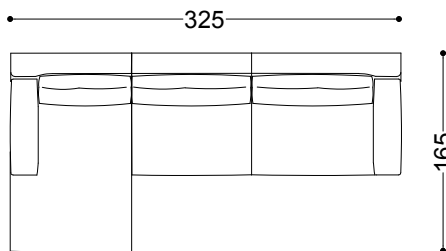

Sofa 3.5 seater 98.4"

250x100x72 cm - 98.4x39.4x28.3"

Terminal unit left/right 49.2"  
125x100x72 cm - 49.2x39.4x28.3"

Terminal unit 2 seater left/right 59.1"  
150x100x72 cm - 59.1x39.4x28.3"

Terminal unit 2.5 seater left/right 68.9"  
175x100x72 cm - 68.9x39.4x28.3"

Terminal unit 3 seater left/right 78.7"  
200x100x72 cm - 78.7x39.4x28.3"

Terminal unit 3.5 seater left/right 88.6"  
225x100x72 cm - 88.6x39.4x28.3"

Dormeuse left/right 90.6"  
230x100x72 cm - 90.6x39.4x28.3"

Dormeuse left/right 100.4"  
255x100x72 cm - 100.4x39.4x28.3"

Chaiselongue left/right 39.4"x65"  
100x165x72 cm - 39.4x65x28.3"

Chaiselongue left/right 49.2"x65"  
125x165x72 cm - 49.2x65x28.3"

Pouf 37.4"x37.4"  
95x95x40 cm - 37.4x37.4x15.7"

Left chaiselongue 39.4" + right terminal unit  
88.6"  
325x165x72 cm - 128x65x28.3"

Left dormeuse unit 90.6" + right terminal  
unit 88.6"  
325x253x72 cm - 128x99.6x28.3"

Terminal unit 2 seater left 59.1" + Terminal  
unit 2 seater right 59.1"