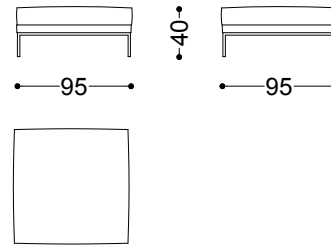

Sofa 3.5 seater 98.4"

250x100x72 cm - 98.4x39.4x28.3"

Terminal unit left/right 49.2"  
125x100x72 cm - 49.2x39.4x28.3"

Terminal unit 2 seater left/right 59.1"  
150x100x72 cm - 59.1x39.4x28.3"

Terminal unit 2.5 seater left/right 68.9"  
175x100x72 cm - 68.9x39.4x28.3"

Terminal unit 3 seater left/right 78.7"  
200x100x72 cm - 78.7x39.4x28.3"

Terminal unit 3.5 seater left/right 88.6"  
225x100x72 cm - 88.6x39.4x28.3"

Dormeuse left/right 90.6"  
230x100x72 cm - 90.6x39.4x28.3"

Dormeuse left/right 100.4"  
255x100x72 cm - 100.4x39.4x28.3"

Chaiselongue left/right 39.4"x65"  
100x165x72 cm - 39.4x65x28.3"

Chaiselongue left/right 49.2"x65"  
125x165x72 cm - 49.2x65x28.3"

Pouf 37.4"x37.4"  
95x95x40 cm - 37.4x37.4x15.7"

Left chaiselongue 39.4" + right terminal unit  
88.6"  
325x165x72 cm - 128x65x28.3"

Left dormeuse unit 90.6" + right terminal  
unit 88.6"  
325x253x72 cm - 128x99.6x28.3"

Terminal unit 2 seater left 59.1" + Terminal  
unit 2 seater right 59.1"