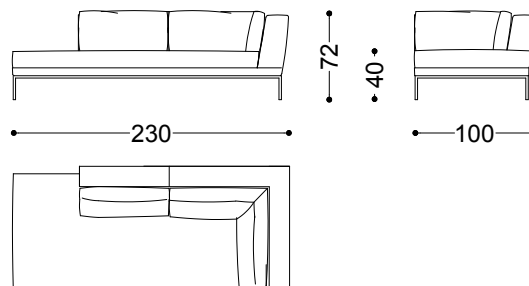

Edizione is the perfect signature piece to redefine your environment.

Sofa 2 seater 68.9"

175x100x72 cm - 68.9x39.4x28.3 in

Sofa 2.5 seater 78.7"

200x100x72 cm - 78.7x39.4x28.3 in

Sofa 3 seater 88.6"

225x100x72 cm - 88.6x39.4x28.3 in

Sofa 3.5 seater 98.4"

250x100x72 cm - 98.4x39.4x28.3 in

Terminal unit left/right 49.2"  
125x100x72 cm - 49.2x39.4x28.3 in

Terminal unit 2 seater left/right 59.1"  
150x100x72 cm - 59.1x39.4x28.3 in

Terminal unit 2.5 seater left/right 68.9"  
175x100x72 cm - 68.9x39.4x28.3 in

Terminal unit 3 seater left/right 78.7"  
200x100x72 cm - 78.7x39.4x28.3 in

Terminal unit 3.5 seater left/right 88.6"  
225x100x72 cm - 88.6x39.4x28.3 in

Dormeuse left/right 90.6"  
230x100x72 cm - 90.6x39.4x28.3 in

95x95x40 cm - 37.4x37.4x15.7 in

Left chaiselongue 39.4" + right terminal unit 88.6"

325x165x72 cm - 128x65x28.3 in

Left dormeuse unit 90.6" + right terminal unit 88.6"

325x253x72 cm - 128x99.6x28.3 in

Terminal unit 2 seater left 59.1" + Terminal unit 2 seater right 59.1"