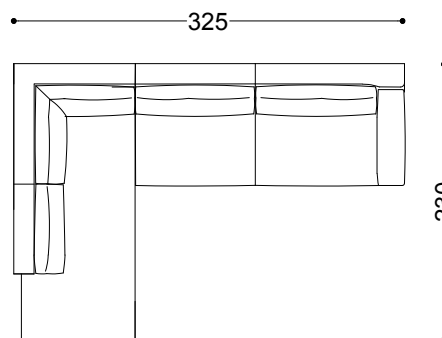

Terminal unit 3 seater left/right 78.7"  
200x100x72 cm - 78.7x39.4x28.3 in

Terminal unit 3.5 seater left/right 88.6"  
225x100x72 cm - 88.6x39.4x28.3 in

Dormeuse left/right 90.6"  
230x100x72 cm - 90.6x39.4x28.3 in

Dormeuse left/right 100.4"  
255x100x72 cm - 100.4x39.4x28.3 in

Chaiselongue left/right 39.4"x65"  
100x165x72 cm - 39.4x65x28.3 in

Chaiselongue left/right 49.2"x65"

125x165x72 cm - 49.2x65x28.3 in

Pouf 37.4"x37.4"

95x95x40 cm - 37.4x37.4x15.7 in

Left chaiselongue 39.4" + right terminal unit 88.6"

325x165x72 cm - 128x65x28.3 in

Left dormeuse unit 90.6" + right terminal unit 88.6"

325x253x72 cm - 128x99.6x28.3 in

Terminal unit 2 seater left 59.1" + Terminal unit 2 seater right 59.1"

300x100x72 cm - 118.1x39.4x28.3 in

Chaiselongue left 49.2" + Terminal unit 3 seater right 78.7"

325x165x72 cm - 128x65x28.3 in