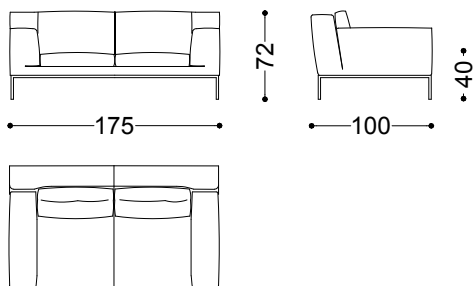

Edizione is the perfect signature piece to redefine your environment.

Sofa 2 seater 68.9"

175x100x72 cm - 68.9x39.4x28.3 in

Sofa 2.5 seater 78.7"

200x100x72 cm - 78.7x39.4x28.3 in

Sofa 3 seater 88.6"

225x100x72 cm - 88.6x39.4x28.3 in

Sofa 3.5 seater 98.4"

250x100x72 cm - 98.4x39.4x28.3 in

Terminal unit left/right 49.2"  
125x100x72 cm - 49.2x39.4x28.3 in

Terminal unit 2 seater left/right 59.1"  
150x100x72 cm - 59.1x39.4x28.3 in

Terminal unit 2.5 seater left/right 68.9"  
175x100x72 cm - 68.9x39.4x28.3 in

Terminal unit 3 seater left/right 78.7"  
200x100x72 cm - 78.7x39.4x28.3 in

Terminal unit 3.5 seater left/right 88.6"  
225x100x72 cm - 88.6x39.4x28.3 in

Dormeuse left/right 90.6"  
230x100x72 cm - 90.6x39.4x28.3 in

95x95x40 cm - 37.4x37.4x15.7 in

Left chaiselongue 39.4" + right terminal unit 88.6"

325x165x72 cm - 128x65x28.3 in

Left dormeuse unit 90.6" + right terminal unit 88.6"

325x253x72 cm - 128x99.6x28.3 in

Terminal unit 2 seater left 59.1" + Terminal unit 2 seater right 59.1"