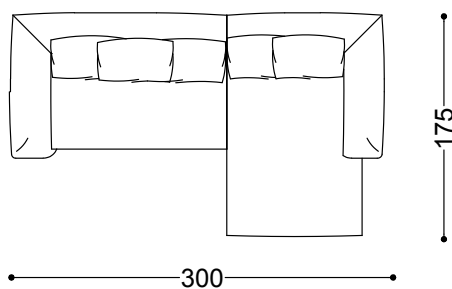

Terminal unit right/left 51,2"

130x115x80 cm - 51.2x45.3x31.5"

Terminal unit right/left 66,9"
170x115x80 cm - 66.9x45.3x31.5"

Central Unit 39,4"
100x110x80 cm - 39.4x43.3x31.5"

Central Unit 55,1"
140x110x80 cm - 55.1x43.3x31.5"

Corner 43,3"x43,3"
110x110x80 cm - 43.3x43.3x31.5"

Round corner 61,0"x61,0"
155x155x80 cm - 61x61x31.5"

Island right/left 66,9"x68,9"
170x175x80 cm - 66.9x68.9x31.5"

Chaiselounge right/left 68,9"x51,2"
130x175x80 cm - 51.2x68.9x31.5"

Pouf 39,4"x39,4"
100x100x40 cm - 39.4x39.4x15.7"

Left terminal unit 66,9" + Chaiselounge right
68,9"x51,2"

300x175x80 cm - 118.1x68.9x31.5"

Left terminal unit 51,2" + central unit 39,4" +
right island

400x175x80 cm - 157.5x68.9x31.5"

Left terminal unit 51,2" + central unit 40" +
round corner + right terminal unit 66,9"

385x325x80 cm - 151.6x128x31.5"