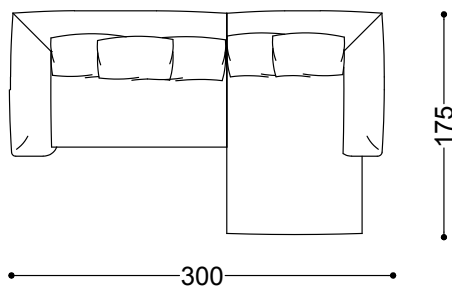

Sofa 3,5 seater 102,4"

260x115x80 cm - 102.4x45.3x31.5 in

Terminal unit right/left 51,2"

130x115x80 cm - 51.2x45.3x31.5 in

Terminal unit right/left 66,9"
170x115x80 cm - 66.9x45.3x31.5 in

Central Unit 39,4"
100x110x80 cm - 39.4x43.3x31.5 in

Central Unit 55,1"
140x110x80 cm - 55.1x43.3x31.5 in

Corner 43,3"x43,3"
110x110x80 cm - 43.3x43.3x31.5 in

Round corner 61,0"x61,0"
155x155x80 cm - 61x61x31.5 in

Island right/left 66,9"x68,9"
170x175x80 cm - 66.9x68.9x31.5 in

Chaiselounge right/left 68,9"x51,2"
130x175x80 cm - 51.2x68.9x31.5 in

Pouf 39,4"x39,4"
100x100x40 cm - 39.4x39.4x15.7 in

Left terminal unit 66,9" + Chaiselounge right
68,9"x51,2"

300x175x80 cm - 118.1x68.9x31.5 in

Left terminal unit 51,2" + central unit 39,4" +
right island

400x175x80 cm - 157.5x68.9x31.5 in

Left terminal unit 51,2" + central unit 40" +
round corner + right terminal unit 66,9"

385x325x80 cm - 151.6x128x31.5 in