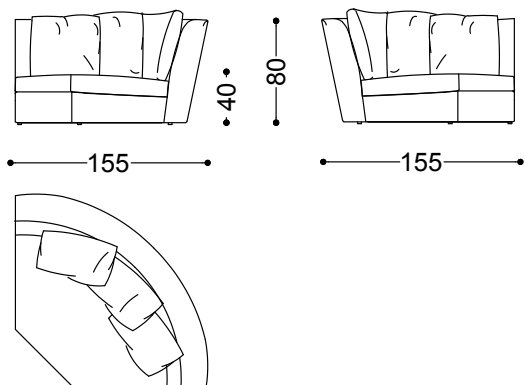

Terminal unit right/left 51,2"

130x115x80 cm - 51.2x45.3x31.5"

Terminal unit right/left 66,9"
170x115x80 cm - 66.9x45.3x31.5"

Central Unit 39,4"
100x110x80 cm - 39.4x43.3x31.5"

Central Unit 55,1"
140x110x80 cm - 55.1x43.3x31.5"

Corner 43,3"x43,3"
110x110x80 cm - 43.3x43.3x31.5"

Round corner 61,0"x61,0"
155x155x80 cm - 61x61x31.5"

Island right/left 66,9"x68,9"
170x175x80 cm - 66.9x68.9x31.5"

Chaiselounge right/left 68,9"x51,2"
130x175x80 cm - 51.2x68.9x31.5"

Pouf 39,4"x39,4"
100x100x40 cm - 39.4x39.4x15.7"

Left terminal unit 66,9" + Chaiselounge right
68,9"x51,2"

300x175x80 cm - 118.1x68.9x31.5"

Left terminal unit 51,2" + central unit 39,4" +
right island

400x175x80 cm - 157.5x68.9x31.5"

Left terminal unit 51,2" + central unit 40" +
round corner + right terminal unit 66,9"

385x325x80 cm - 151.6x128x31.5"