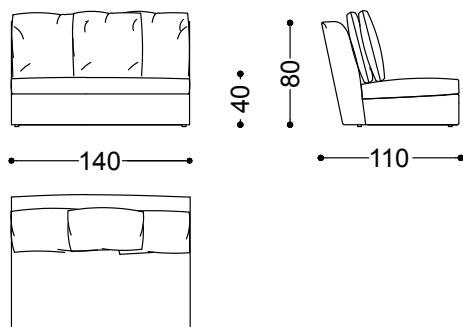

Sofa 3,5 seater 102,4"

260x115x80 cm - 102.4x45.3x31.5 in

Terminal unit right/left 51,2"

130x115x80 cm - 51.2x45.3x31.5 in

Terminal unit right/left 66,9"
170x115x80 cm - 66.9x45.3x31.5 in

Central Unit 39,4"
100x110x80 cm - 39.4x43.3x31.5 in

Central Unit 55,1"
140x110x80 cm - 55.1x43.3x31.5 in

Corner 43,3"x43,3"
110x110x80 cm - 43.3x43.3x31.5 in

Round corner 61,0"x61,0"
155x155x80 cm - 61x61x31.5 in

Island right/left 66,9"x68,9"
170x175x80 cm - 66.9x68.9x31.5 in

Chaiselounge right/left 68,9"x51,2"
130x175x80 cm - 51.2x68.9x31.5 in

Pouf 39,4"x39,4"
100x100x40 cm - 39.4x39.4x15.7 in

Left terminal unit 66,9" + Chaiselounge right
68,9"x51,2"

300x175x80 cm - 118.1x68.9x31.5 in

Left terminal unit 51,2" + central unit 39,4" +
right island

400x175x80 cm - 157.5x68.9x31.5 in

Left terminal unit 51,2" + central unit 40" +
round corner + right terminal unit 66,9"

385x325x80 cm - 151.6x128x31.5 in