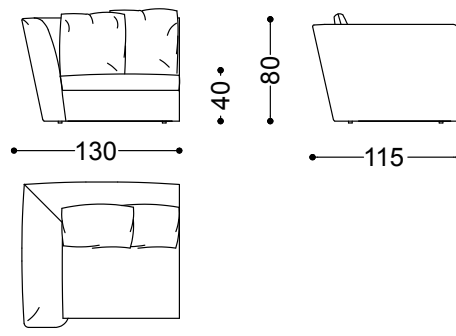

Atollo can be upholstered in both fabric and leather.

Sofa 2 seater 78,7"

200x115x80 cm - 78.7x45.3x31.5"

Sofa 2,5 seater 90,6"

230x115x80 cm - 90.6x45.3x31.5"

Sofa 3,5 seater 102,4"

260x115x80 cm - 102.4x45.3x31.5"

Terminal unit right/left 51,2"

130x115x80 cm - 51.2x45.3x31.5"

Terminal unit right/left 66,9"
170x115x80 cm - 66.9x45.3x31.5"

Central Unit 39,4"
100x110x80 cm - 39.4x43.3x31.5"

Central Unit 55,1"
140x110x80 cm - 55.1x43.3x31.5"

Corner 43,3"x43,3"
110x110x80 cm - 43.3x43.3x31.5"

Round corner 61,0"x61,0"
155x155x80 cm - 61x61x31.5"

Island right/left 66,9"x68,9"
170x175x80 cm - 66.9x68.9x31.5"

Chaiselounge right/left 68,9"x51,2"
130x175x80 cm - 51.2x68.9x31.5"

Left terminal unit 51,2" + central unit 40" +
round corner + right terminal unit 66,9"

385x325x80 cm - 151.6x128x31.5"