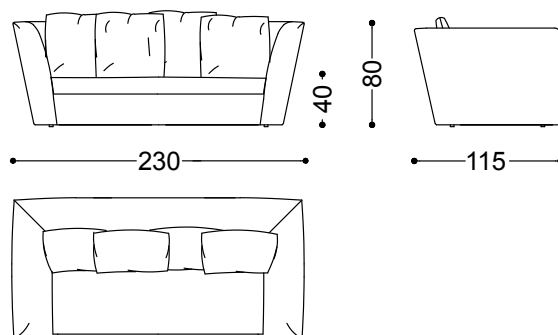

The Atollo sofa celebrates beauty in its simplicity, transforming essential design into an experience of pure comfort.

Sofa 2 seater 78,7"

200x115x80 cm - 78.7x45.3x31.5 in

Sofa 2,5 seater 90,6"

230x115x80 cm - 90.6x45.3x31.5 in

Sofa 3,5 seater 102,4"

260x115x80 cm - 102.4x45.3x31.5 in

Terminal unit right/left 51,2"

130x115x80 cm - 51.2x45.3x31.5 in

Terminal unit right/left 66,9"
170x115x80 cm - 66.9x45.3x31.5 in

Central Unit 39,4"
100x110x80 cm - 39.4x43.3x31.5 in

Central Unit 55,1"
140x110x80 cm - 55.1x43.3x31.5 in

Corner 43,3"x43,3"
110x110x80 cm - 43.3x43.3x31.5 in

Round corner 61,0"x61,0"
155x155x80 cm - 61x61x31.5 in

Island right/left 66,9"x68,9"
170x175x80 cm - 66.9x68.9x31.5 in

Left terminal unit 51,2" + central unit 39,4" +
right island

400x175x80 cm - 157.5x68.9x31.5 in

Left terminal unit 51,2" + central unit 40" +
round corner + right terminal unit 66,9"

385x325x80 cm - 151.6x128x31.5 in