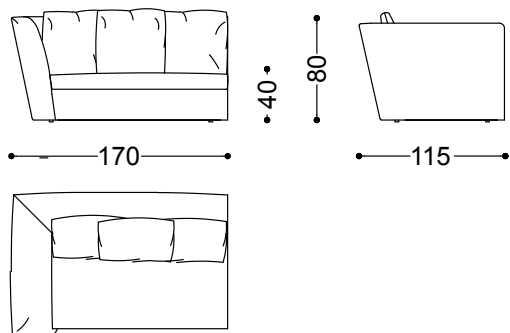

Sofa 3,5 seater 102,4"

260x115x80 cm - 102.4x45.3x31.5 in

Terminal unit right/left 51,2"

130x115x80 cm - 51.2x45.3x31.5 in

Terminal unit right/left 66,9"
170x115x80 cm - 66.9x45.3x31.5 in

Central Unit 39,4"
100x110x80 cm - 39.4x43.3x31.5 in

Central Unit 55,1"
140x110x80 cm - 55.1x43.3x31.5 in

Corner 43,3"x43,3"
110x110x80 cm - 43.3x43.3x31.5 in

Round corner 61,0"x61,0"
155x155x80 cm - 61x61x31.5 in

Island right/left 66,9"x68,9"
170x175x80 cm - 66.9x68.9x31.5 in

Chaiselounge right/left 68,9"x51,2"
130x175x80 cm - 51.2x68.9x31.5 in

Pouf 39,4"x39,4"
100x100x40 cm - 39.4x39.4x15.7 in

Left terminal unit 66,9" + Chaiselounge right
68,9"x51,2"

300x175x80 cm - 118.1x68.9x31.5 in

Left terminal unit 51,2" + central unit 39,4" +
right island

400x175x80 cm - 157.5x68.9x31.5 in

Left terminal unit 51,2" + central unit 40" +
round corner + right terminal unit 66,9"

385x325x80 cm - 151.6x128x31.5 in