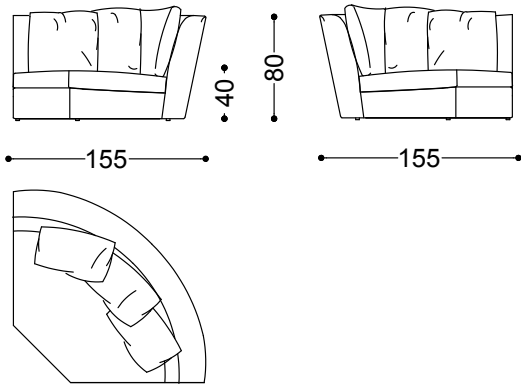

Sofa 3,5 seater 102,4"

260x115x80 cm - 102.4x45.3x31.5 in

Terminal unit right/left 51,2"

130x115x80 cm - 51.2x45.3x31.5 in

Terminal unit right/left 66,9"
170x115x80 cm - 66.9x45.3x31.5 in

Central Unit 39,4"
100x110x80 cm - 39.4x43.3x31.5 in

Central Unit 55,1"
140x110x80 cm - 55.1x43.3x31.5 in

Corner 43,3"x43,3"
110x110x80 cm - 43.3x43.3x31.5 in

Round corner 61,0"x61,0"
155x155x80 cm - 61x61x31.5 in

Island right/left 66,9"x68,9"
170x175x80 cm - 66.9x68.9x31.5 in

Chaiselounge right/left 68,9"x51,2"
130x175x80 cm - 51.2x68.9x31.5 in

Pouf 39,4"x39,4"
100x100x40 cm - 39.4x39.4x15.7 in

Left terminal unit 66,9" + Chaiselounge right
68,9"x51,2"

300x175x80 cm - 118.1x68.9x31.5 in

Left terminal unit 51,2" + central unit 39,4" +
right island

400x175x80 cm - 157.5x68.9x31.5 in

Left terminal unit 51,2" + central unit 40" +
round corner + right terminal unit 66,9"

385x325x80 cm - 151.6x128x31.5 in