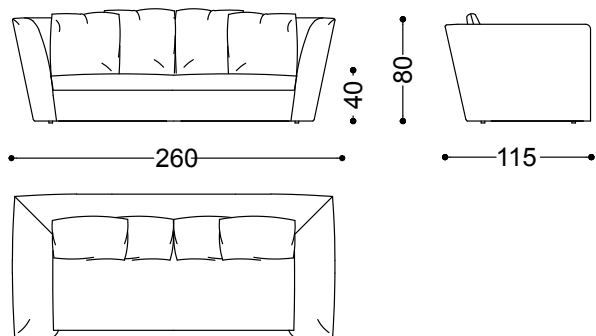

Atollo can be upholstered in both fabric and leather.

Sofa 2 seater 78,7"

200x115x80 cm - 78.7x45.3x31.5"

Sofa 2,5 seater 90,6"

230x115x80 cm - 90.6x45.3x31.5"

Sofa 3,5 seater 102,4"

260x115x80 cm - 102.4x45.3x31.5"

Terminal unit right/left 51,2"

130x115x80 cm - 51.2x45.3x31.5"

Terminal unit right/left 66,9"
170x115x80 cm - 66.9x45.3x31.5"

Central Unit 39,4"
100x110x80 cm - 39.4x43.3x31.5"

Central Unit 55,1"
140x110x80 cm - 55.1x43.3x31.5"

Corner 43,3"x43,3"
110x110x80 cm - 43.3x43.3x31.5"

Round corner 61,0"x61,0"
155x155x80 cm - 61x61x31.5"

Island right/left 66,9"x68,9"
170x175x80 cm - 66.9x68.9x31.5"

Chaiselounge right/left 68,9"x51,2"
130x175x80 cm - 51.2x68.9x31.5"

Left terminal unit 51,2" + central unit 40" +
round corner + right terminal unit 66,9"

385x325x80 cm - 151.6x128x31.5"