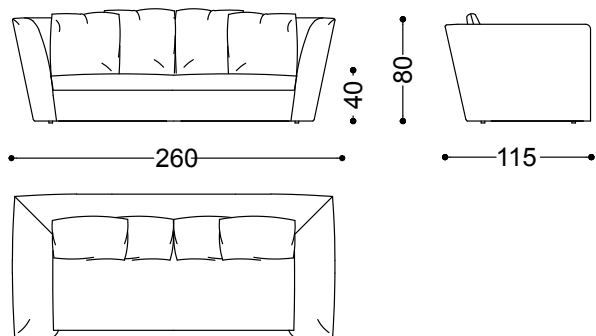

The Atollo sofa celebrates beauty in its simplicity, transforming essential design into an experience of pure comfort.

Sofa 2 seater 78,7"

200x115x80 cm - 78.7x45.3x31.5 in

Sofa 2,5 seater 90,6"

230x115x80 cm - 90.6x45.3x31.5 in

Sofa 3,5 seater 102,4"

260x115x80 cm - 102.4x45.3x31.5 in

Terminal unit right/left 51,2"

130x115x80 cm - 51.2x45.3x31.5 in

Terminal unit right/left 66,9"
170x115x80 cm - 66.9x45.3x31.5 in

Central Unit 39,4"
100x110x80 cm - 39.4x43.3x31.5 in

Central Unit 55,1"
140x110x80 cm - 55.1x43.3x31.5 in

Corner 43,3"x43,3"
110x110x80 cm - 43.3x43.3x31.5 in

Round corner 61,0"x61,0"
155x155x80 cm - 61x61x31.5 in

Island right/left 66,9"x68,9"
170x175x80 cm - 66.9x68.9x31.5 in

Left terminal unit 51,2" + central unit 39,4" +
right island

400x175x80 cm - 157.5x68.9x31.5 in

Left terminal unit 51,2" + central unit 40" +
round corner + right terminal unit 66,9"

385x325x80 cm - 151.6x128x31.5 in