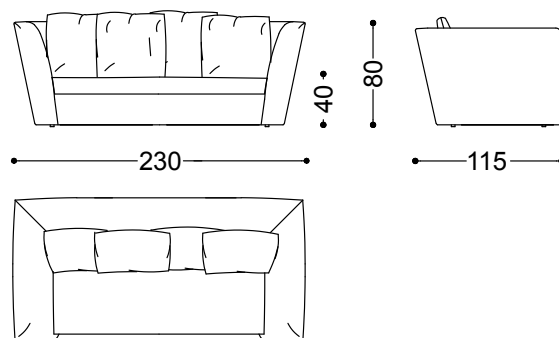

Atollo can be upholstered in both fabric and leather.

Sofa 2 seater 78,7"

200x115x80 cm - 78.7x45.3x31.5"

Sofa 2,5 seater 90,6"

230x115x80 cm - 90.6x45.3x31.5"

Sofa 3,5 seater 102,4"

260x115x80 cm - 102.4x45.3x31.5"

Terminal unit right/left 51,2"

130x115x80 cm - 51.2x45.3x31.5"

Terminal unit right/left 66,9"
170x115x80 cm - 66.9x45.3x31.5"

Central Unit 39,4"
100x110x80 cm - 39.4x43.3x31.5"

Central Unit 55,1"
140x110x80 cm - 55.1x43.3x31.5"

Corner 43,3"x43,3"
110x110x80 cm - 43.3x43.3x31.5"

Round corner 61,0"x61,0"
155x155x80 cm - 61x61x31.5"

Island right/left 66,9"x68,9"
170x175x80 cm - 66.9x68.9x31.5"

Chaiselounge right/left 68,9"x51,2"
130x175x80 cm - 51.2x68.9x31.5"

Left terminal unit 51,2" + central unit 40" +
round corner + right terminal unit 66,9"

385x325x80 cm - 151.6x128x31.5"