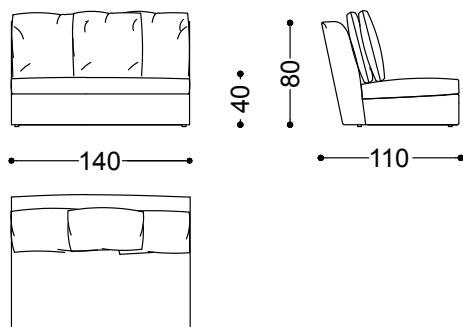

Terminal unit right/left 51,2"

130x115x80 cm - 51.2x45.3x31.5"

Terminal unit right/left 66,9"
170x115x80 cm - 66.9x45.3x31.5"

Central Unit 39,4"
100x110x80 cm - 39.4x43.3x31.5"

Central Unit 55,1"
140x110x80 cm - 55.1x43.3x31.5"

Corner 43,3"x43,3"
110x110x80 cm - 43.3x43.3x31.5"

Round corner 61,0"x61,0"
155x155x80 cm - 61x61x31.5"

Island right/left 66,9"x68,9"
170x175x80 cm - 66.9x68.9x31.5"

Chaiselounge right/left 68,9"x51,2"
130x175x80 cm - 51.2x68.9x31.5"

Pouf 39,4"x39,4"
100x100x40 cm - 39.4x39.4x15.7"

Left terminal unit 66,9" + Chaiselounge right
68,9"x51,2"

300x175x80 cm - 118.1x68.9x31.5"

Left terminal unit 51,2" + central unit 39,4" +
right island

400x175x80 cm - 157.5x68.9x31.5"

Left terminal unit 51,2" + central unit 40" +
round corner + right terminal unit 66,9"

385x325x80 cm - 151.6x128x31.5"