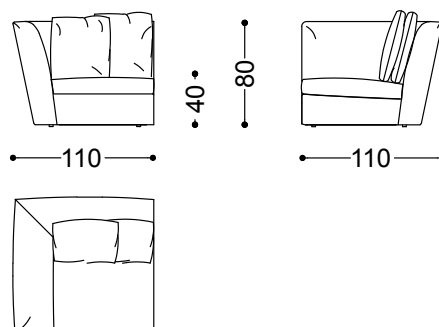

Island right/left 66,9"x68,9"
170x175x80 cm - 66.9x68.9x31.5"

Corner 43,3"x43,3"
110x110x80 cm - 43.3x43.3x31.5"