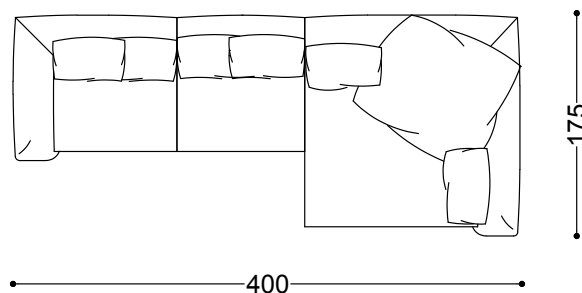

Sofa 3,5 seater 102,4"

260x115x80 cm - 102.4x45.3x31.5 in

Terminal unit right/left 51,2"

130x115x80 cm - 51.2x45.3x31.5 in

Terminal unit right/left 66,9"
170x115x80 cm - 66.9x45.3x31.5 in

Central Unit 39,4"
100x110x80 cm - 39.4x43.3x31.5 in

Central Unit 55,1"
140x110x80 cm - 55.1x43.3x31.5 in

Corner 43,3"x43,3"
110x110x80 cm - 43.3x43.3x31.5 in

Round corner 61,0"x61,0"
155x155x80 cm - 61x61x31.5 in

Island right/left 66,9"x68,9"
170x175x80 cm - 66.9x68.9x31.5 in

Chaiselounge right/left 68,9"x51,2"
130x175x80 cm - 51.2x68.9x31.5 in

Pouf 39,4"x39,4"
100x100x40 cm - 39.4x39.4x15.7 in

Left terminal unit 66,9" + Chaiselounge right
68,9"x51,2"

300x175x80 cm - 118.1x68.9x31.5 in

Left terminal unit 51,2" + central unit 39,4" +
right island

400x175x80 cm - 157.5x68.9x31.5 in

Left terminal unit 51,2" + central unit 40" +
round corner + right terminal unit 66,9"

385x325x80 cm - 151.6x128x31.5 in