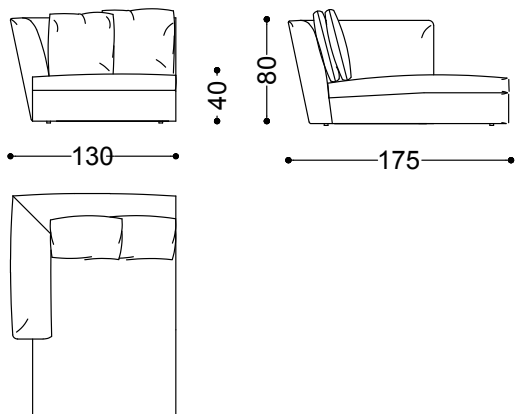

Terminal unit right/left 51,2"

130x115x80 cm - 51.2x45.3x31.5"

Terminal unit right/left 66,9"
170x115x80 cm - 66.9x45.3x31.5"

Central Unit 39,4"
100x110x80 cm - 39.4x43.3x31.5"

Central Unit 55,1"
140x110x80 cm - 55.1x43.3x31.5"

Corner 43,3"x43,3"
110x110x80 cm - 43.3x43.3x31.5"

Round corner 61,0"x61,0"
155x155x80 cm - 61x61x31.5"

Island right/left 66,9"x68,9"
170x175x80 cm - 66.9x68.9x31.5"

Chaiselounge right/left 68,9"x51,2"
130x175x80 cm - 51.2x68.9x31.5"

Pouf 39,4"x39,4"
100x100x40 cm - 39.4x39.4x15.7"

Left terminal unit 66,9" + Chaiselounge right
68,9"x51,2"

300x175x80 cm - 118.1x68.9x31.5"

Left terminal unit 51,2" + central unit 39,4" +
right island

400x175x80 cm - 157.5x68.9x31.5"

Left terminal unit 51,2" + central unit 40" +
round corner + right terminal unit 66,9"

385x325x80 cm - 151.6x128x31.5"