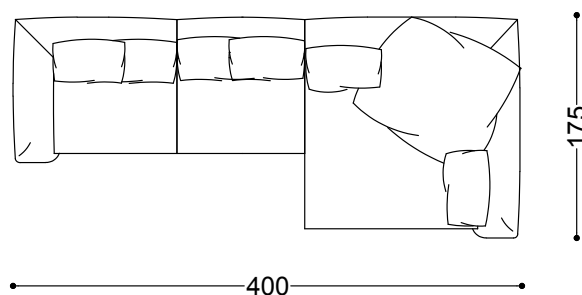

Terminal unit right/left 51,2"

130x115x80 cm - 51.2x45.3x31.5"

Terminal unit right/left 66,9"
170x115x80 cm - 66.9x45.3x31.5"

Central Unit 39,4"
100x110x80 cm - 39.4x43.3x31.5"

Central Unit 55,1"
140x110x80 cm - 55.1x43.3x31.5"

Corner 43,3"x43,3"
110x110x80 cm - 43.3x43.3x31.5"

Round corner 61,0"x61,0"
155x155x80 cm - 61x61x31.5"

Island right/left 66,9"x68,9"
170x175x80 cm - 66.9x68.9x31.5"

Chaiselounge right/left 68,9"x51,2"
130x175x80 cm - 51.2x68.9x31.5"

Pouf 39,4"x39,4"
100x100x40 cm - 39.4x39.4x15.7"

Left terminal unit 66,9" + Chaiselounge right
68,9"x51,2"

300x175x80 cm - 118.1x68.9x31.5"

Left terminal unit 51,2" + central unit 39,4" +
right island

400x175x80 cm - 157.5x68.9x31.5"

Left terminal unit 51,2" + central unit 40" +
round corner + right terminal unit 66,9"

385x325x80 cm - 151.6x128x31.5"