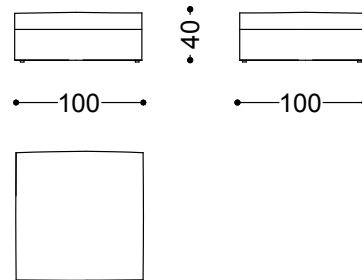

Sofa 3,5 seater 102,4"

260x115x80 cm - 102.4x45.3x31.5 in

Terminal unit right/left 51,2"

130x115x80 cm - 51.2x45.3x31.5 in

Terminal unit right/left 66,9"
170x115x80 cm - 66.9x45.3x31.5 in

Central Unit 39,4"
100x110x80 cm - 39.4x43.3x31.5 in

Central Unit 55,1"
140x110x80 cm - 55.1x43.3x31.5 in

Corner 43,3"x43,3"
110x110x80 cm - 43.3x43.3x31.5 in

Round corner 61,0"x61,0"
155x155x80 cm - 61x61x31.5 in

Island right/left 66,9"x68,9"
170x175x80 cm - 66.9x68.9x31.5 in

Chaiselounge right/left 68,9"x51,2"
130x175x80 cm - 51.2x68.9x31.5 in

Pouf 39,4"x39,4"
100x100x40 cm - 39.4x39.4x15.7 in

Left terminal unit 66,9" + Chaiselounge right
68,9"x51,2"

300x175x80 cm - 118.1x68.9x31.5 in

Left terminal unit 51,2" + central unit 39,4" +
right island

400x175x80 cm - 157.5x68.9x31.5 in

Left terminal unit 51,2" + central unit 40" +
round corner + right terminal unit 66,9"

385x325x80 cm - 151.6x128x31.5 in