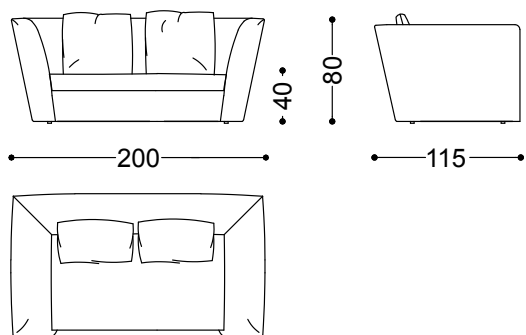

The Atollo sofa celebrates beauty in its simplicity, transforming essential design into an experience of pure comfort.

Sofa 2 seater 78,7"

200x115x80 cm - 78.7x45.3x31.5 in

Sofa 2,5 seater 90,6"

230x115x80 cm - 90.6x45.3x31.5 in

Sofa 3,5 seater 102,4"

260x115x80 cm - 102.4x45.3x31.5 in

Terminal unit right/left 51,2"

130x115x80 cm - 51.2x45.3x31.5 in

Terminal unit right/left 66,9"
170x115x80 cm - 66.9x45.3x31.5 in

Central Unit 39,4"
100x110x80 cm - 39.4x43.3x31.5 in

Central Unit 55,1"
140x110x80 cm - 55.1x43.3x31.5 in

Corner 43,3"x43,3"
110x110x80 cm - 43.3x43.3x31.5 in

Round corner 61,0"x61,0"
155x155x80 cm - 61x61x31.5 in

Island right/left 66,9"x68,9"
170x175x80 cm - 66.9x68.9x31.5 in

Left terminal unit 51,2" + central unit 39,4" +
right island

400x175x80 cm - 157.5x68.9x31.5 in

Left terminal unit 51,2" + central unit 40" +
round corner + right terminal unit 66,9"

385x325x80 cm - 151.6x128x31.5 in