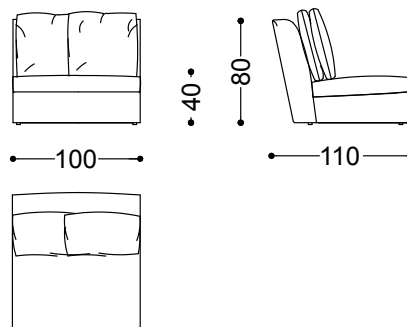

Terminal unit right/left 51,2"

130x115x80 cm - 51.2x45.3x31.5"

Terminal unit right/left 66,9"
170x115x80 cm - 66.9x45.3x31.5"

Central Unit 39,4"
100x110x80 cm - 39.4x43.3x31.5"

Central Unit 55,1"
140x110x80 cm - 55.1x43.3x31.5"

Corner 43,3"x43,3"
110x110x80 cm - 43.3x43.3x31.5"

Round corner 61,0"x61,0"
155x155x80 cm - 61x61x31.5"

Island right/left 66,9"x68,9"
170x175x80 cm - 66.9x68.9x31.5"

Chaiselounge right/left 68,9"x51,2"
130x175x80 cm - 51.2x68.9x31.5"

Pouf 39,4"x39,4"
100x100x40 cm - 39.4x39.4x15.7"

Left terminal unit 66,9" + Chaiselounge right
68,9"x51,2"

300x175x80 cm - 118.1x68.9x31.5"

Left terminal unit 51,2" + central unit 39,4" +
right island

400x175x80 cm - 157.5x68.9x31.5"

Left terminal unit 51,2" + central unit 40" +
round corner + right terminal unit 66,9"

385x325x80 cm - 151.6x128x31.5"