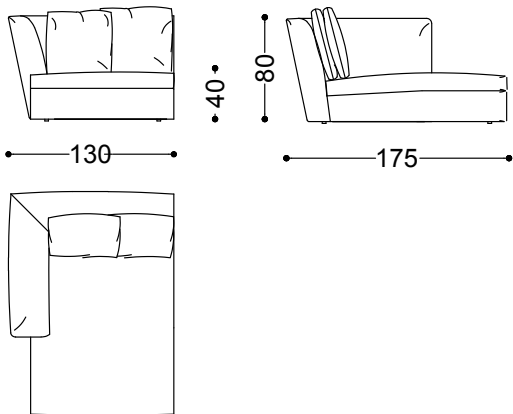

Sofa 3,5 seater 102,4"

260x115x80 cm - 102.4x45.3x31.5 in

Terminal unit right/left 51,2"

130x115x80 cm - 51.2x45.3x31.5 in

Terminal unit right/left 66,9"
170x115x80 cm - 66.9x45.3x31.5 in

Central Unit 39,4"
100x110x80 cm - 39.4x43.3x31.5 in

Central Unit 55,1"
140x110x80 cm - 55.1x43.3x31.5 in

Corner 43,3"x43,3"
110x110x80 cm - 43.3x43.3x31.5 in

Round corner 61,0"x61,0"
155x155x80 cm - 61x61x31.5 in

Island right/left 66,9"x68,9"
170x175x80 cm - 66.9x68.9x31.5 in

Chaiselounge right/left 68,9"x51,2"
130x175x80 cm - 51.2x68.9x31.5 in

Pouf 39,4"x39,4"
100x100x40 cm - 39.4x39.4x15.7 in

Left terminal unit 66,9" + Chaiselounge right
68,9"x51,2"

300x175x80 cm - 118.1x68.9x31.5 in

Left terminal unit 51,2" + central unit 39,4" +
right island

400x175x80 cm - 157.5x68.9x31.5 in

Left terminal unit 51,2" + central unit 40" +
round corner + right terminal unit 66,9"

385x325x80 cm - 151.6x128x31.5 in