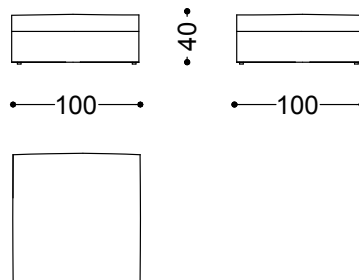

Terminal unit right/left 51,2"

130x115x80 cm - 51.2x45.3x31.5"

Terminal unit right/left 66,9"
170x115x80 cm - 66.9x45.3x31.5"

Central Unit 39,4"
100x110x80 cm - 39.4x43.3x31.5"

Central Unit 55,1"
140x110x80 cm - 55.1x43.3x31.5"

Corner 43,3"x43,3"
110x110x80 cm - 43.3x43.3x31.5"

Round corner 61,0"x61,0"
155x155x80 cm - 61x61x31.5"

Island right/left 66,9"x68,9"
170x175x80 cm - 66.9x68.9x31.5"

Chaiselounge right/left 68,9"x51,2"
130x175x80 cm - 51.2x68.9x31.5"

Pouf 39,4"x39,4"
100x100x40 cm - 39.4x39.4x15.7"

Left terminal unit 66,9" + Chaiselounge right
68,9"x51,2"

300x175x80 cm - 118.1x68.9x31.5"

Left terminal unit 51,2" + central unit 39,4" +
right island

400x175x80 cm - 157.5x68.9x31.5"

Left terminal unit 51,2" + central unit 40" +
round corner + right terminal unit 66,9"

385x325x80 cm - 151.6x128x31.5"