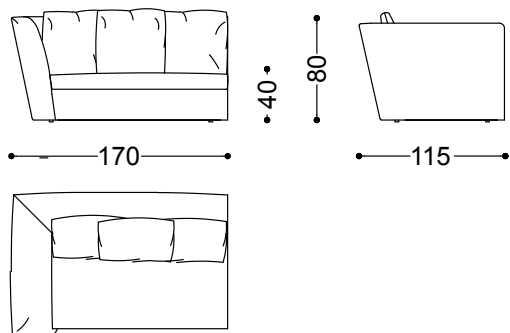

Atollo can be upholstered in both fabric and leather.

Sofa 2 seater 78,7"

200x115x80 cm - 78.7x45.3x31.5"

Sofa 2,5 seater 90,6"

230x115x80 cm - 90.6x45.3x31.5"

Sofa 3,5 seater 102,4"

260x115x80 cm - 102.4x45.3x31.5"

Terminal unit right/left 51,2"

130x115x80 cm - 51.2x45.3x31.5"

Terminal unit right/left 66,9"
170x115x80 cm - 66.9x45.3x31.5"

Central Unit 39,4"
100x110x80 cm - 39.4x43.3x31.5"

Central Unit 55,1"
140x110x80 cm - 55.1x43.3x31.5"

Corner 43,3"x43,3"
110x110x80 cm - 43.3x43.3x31.5"

Round corner 61,0"x61,0"
155x155x80 cm - 61x61x31.5"

Island right/left 66,9"x68,9"
170x175x80 cm - 66.9x68.9x31.5"

Chaiselounge right/left 68,9"x51,2"
130x175x80 cm - 51.2x68.9x31.5"

Left terminal unit 51,2" + central unit 40" +
round corner + right terminal unit 66,9"

385x325x80 cm - 151.6x128x31.5"