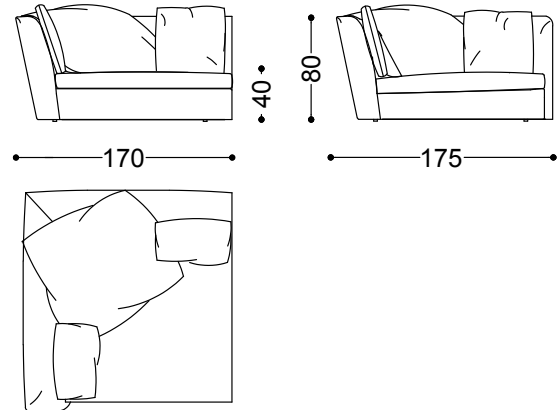

Sofa 3,5 seater 102,4"

260x115x80 cm - 102.4x45.3x31.5 in

Terminal unit right/left 51,2"

130x115x80 cm - 51.2x45.3x31.5 in

Terminal unit right/left 66,9"
170x115x80 cm - 66.9x45.3x31.5 in

Central Unit 39,4"
100x110x80 cm - 39.4x43.3x31.5 in

Central Unit 55,1"
140x110x80 cm - 55.1x43.3x31.5 in

Corner 43,3"x43,3"
110x110x80 cm - 43.3x43.3x31.5 in

Round corner 61,0"x61,0"
155x155x80 cm - 61x61x31.5 in

Island right/left 66,9"x68,9"
170x175x80 cm - 66.9x68.9x31.5 in

Chaiselounge right/left 68,9"x51,2"
130x175x80 cm - 51.2x68.9x31.5 in

Pouf 39,4"x39,4"
100x100x40 cm - 39.4x39.4x15.7 in

Left terminal unit 66,9" + Chaiselounge right
68,9"x51,2"

300x175x80 cm - 118.1x68.9x31.5 in

Left terminal unit 51,2" + central unit 39,4" +
right island

400x175x80 cm - 157.5x68.9x31.5 in

Left terminal unit 51,2" + central unit 40" +
round corner + right terminal unit 66,9"

385x325x80 cm - 151.6x128x31.5 in