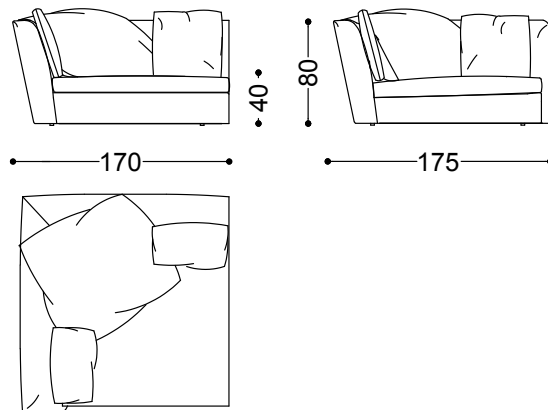

Terminal unit right/left 51,2"

130x115x80 cm - 51.2x45.3x31.5"

Terminal unit right/left 66,9"
170x115x80 cm - 66.9x45.3x31.5"

Central Unit 39,4"
100x110x80 cm - 39.4x43.3x31.5"

Central Unit 55,1"
140x110x80 cm - 55.1x43.3x31.5"

Corner 43,3"x43,3"
110x110x80 cm - 43.3x43.3x31.5"

Round corner 61,0"x61,0"
155x155x80 cm - 61x61x31.5"

Island right/left 66,9"x68,9"
170x175x80 cm - 66.9x68.9x31.5"

Chaiselounge right/left 68,9"x51,2"
130x175x80 cm - 51.2x68.9x31.5"

Pouf 39,4"x39,4"
100x100x40 cm - 39.4x39.4x15.7"

Left terminal unit 66,9" + Chaiselounge right
68,9"x51,2"

300x175x80 cm - 118.1x68.9x31.5"

Left terminal unit 51,2" + central unit 39,4" +
right island

400x175x80 cm - 157.5x68.9x31.5"

Left terminal unit 51,2" + central unit 40" +
round corner + right terminal unit 66,9"

385x325x80 cm - 151.6x128x31.5"