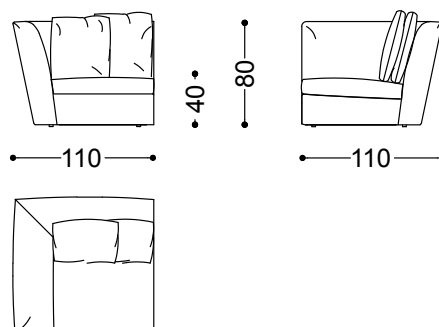

Terminal unit right/left 51,2"

130x115x80 cm - 51.2x45.3x31.5"

Terminal unit right/left 66,9"
170x115x80 cm - 66.9x45.3x31.5"

Central Unit 39,4"
100x110x80 cm - 39.4x43.3x31.5"

Central Unit 55,1"
140x110x80 cm - 55.1x43.3x31.5"

Corner 43,3"x43,3"
110x110x80 cm - 43.3x43.3x31.5"

Round corner 61,0"x61,0"
155x155x80 cm - 61x61x31.5"

Island right/left 66,9"x68,9"
170x175x80 cm - 66.9x68.9x31.5"

Chaiselounge right/left 68,9"x51,2"
130x175x80 cm - 51.2x68.9x31.5"

Pouf 39,4"x39,4"
100x100x40 cm - 39.4x39.4x15.7"

Left terminal unit 66,9" + Chaiselounge right
68,9"x51,2"

300x175x80 cm - 118.1x68.9x31.5"

Left terminal unit 51,2" + central unit 39,4" +
right island

400x175x80 cm - 157.5x68.9x31.5"

Left terminal unit 51,2" + central unit 40" +
round corner + right terminal unit 66,9"

385x325x80 cm - 151.6x128x31.5"