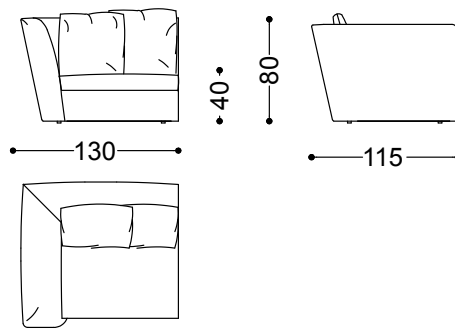

The Atollo sofa celebrates beauty in its simplicity, transforming essential design into an experience of pure comfort.

Sofa 2 seater 78,7"

200x115x80 cm - 78.7x45.3x31.5 in

Sofa 2,5 seater 90,6"

230x115x80 cm - 90.6x45.3x31.5 in

Sofa 3,5 seater 102,4"

260x115x80 cm - 102.4x45.3x31.5 in

Terminal unit right/left 51,2"

130x115x80 cm - 51.2x45.3x31.5 in

Terminal unit right/left 66,9"
170x115x80 cm - 66.9x45.3x31.5 in

Central Unit 39,4"
100x110x80 cm - 39.4x43.3x31.5 in

Central Unit 55,1"
140x110x80 cm - 55.1x43.3x31.5 in

Corner 43,3"x43,3"
110x110x80 cm - 43.3x43.3x31.5 in

Round corner 61,0"x61,0"
155x155x80 cm - 61x61x31.5 in

Island right/left 66,9"x68,9"
170x175x80 cm - 66.9x68.9x31.5 in

Left terminal unit 51,2" + central unit 39,4" +
right island

400x175x80 cm - 157.5x68.9x31.5 in

Left terminal unit 51,2" + central unit 40" +
round corner + right terminal unit 66,9"

385x325x80 cm - 151.6x128x31.5 in