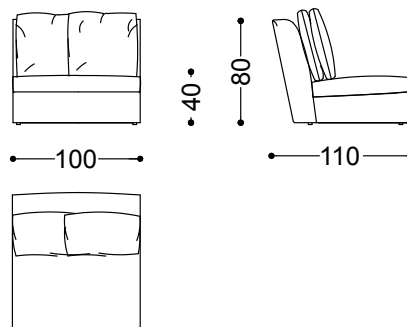

Sofa 3,5 seater 102,4"

260x115x80 cm - 102.4x45.3x31.5 in

Terminal unit right/left 51,2"

130x115x80 cm - 51.2x45.3x31.5 in

Terminal unit right/left 66,9"
170x115x80 cm - 66.9x45.3x31.5 in

Central Unit 39,4"
100x110x80 cm - 39.4x43.3x31.5 in

Central Unit 55,1"
140x110x80 cm - 55.1x43.3x31.5 in

Corner 43,3"x43,3"
110x110x80 cm - 43.3x43.3x31.5 in

Round corner 61,0"x61,0"
155x155x80 cm - 61x61x31.5 in

Island right/left 66,9"x68,9"
170x175x80 cm - 66.9x68.9x31.5 in

Chaiselounge right/left 68,9"x51,2"
130x175x80 cm - 51.2x68.9x31.5 in

Pouf 39,4"x39,4"
100x100x40 cm - 39.4x39.4x15.7 in

Left terminal unit 66,9" + Chaiselounge right
68,9"x51,2"

300x175x80 cm - 118.1x68.9x31.5 in

Left terminal unit 51,2" + central unit 39,4" +
right island

400x175x80 cm - 157.5x68.9x31.5 in

Left terminal unit 51,2" + central unit 40" +
round corner + right terminal unit 66,9"

385x325x80 cm - 151.6x128x31.5 in