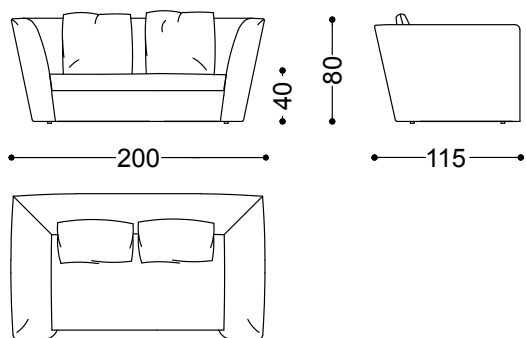

Sofa 2 seater 78,7"

200x115x80 cm - 78.7x45.3x31.5"