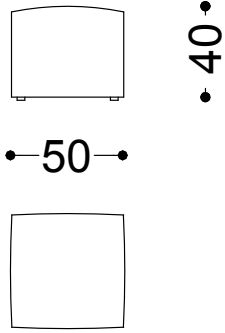

Available in fabric or leather, Lulù is a delightful little pastry of design that adds character and just the right touch of sweetness to any space.

Pouf 19.7"x19.7"

50x50x40 cm - 19.7x19.7x15.7 in

Pouf 35.4"x35.4"

90x90x40 cm - 35.4x35.4x15.7 in

Pouf Ø 27.6"

70x70x35 cm - 27.6x27.6x13.8 in

Pouf Ø 39.4"

100x100x35 cm - 39.4x39.4x13.8 in

Pouf Ø 51.20"

130x130x35 cm - 51.2x51.2x13.8 in