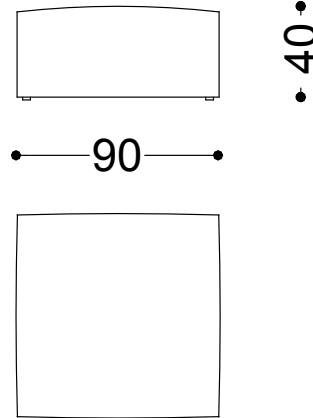

Available in fabric or leather, Lulù is a delightful little pastry of design that adds character and just the right touch of sweetness to any space.

Pouf 19.7"x19.7"

50x50x40 cm - 19.7x19.7x15.7 in

Pouf 35.4"x35.4"

90x90x40 cm - 35.4x35.4x15.7 in

Pouf Ø 27.6"

70x70x35 cm - 27.6x27.6x13.8 in

Pouf Ø 39.4"

100x100x35 cm - 39.4x39.4x13.8 in

Pouf Ø 51.20"

130x130x35 cm - 51.2x51.2x13.8 in