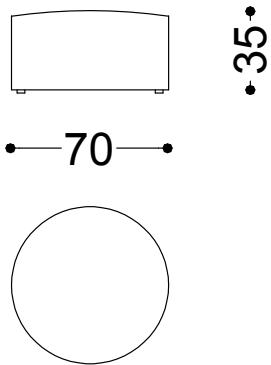

Available in fabric or leather, Lulù is a delightful little pastry of design that adds character and just the right touch of sweetness to any space.

Pouf 19.7"x19.7"

50x50x40 cm - 19.7x19.7x15.7 in

Pouf 35.4"x35.4"

90x90x40 cm - 35.4x35.4x15.7 in

Pouf Ø 27.6"

70x70x35 cm - 27.6x27.6x13.8 in

Pouf Ø 39.4"

100x100x35 cm - 39.4x39.4x13.8 in

Pouf Ø 51.20"

130x130x35 cm - 51.2x51.2x13.8 in