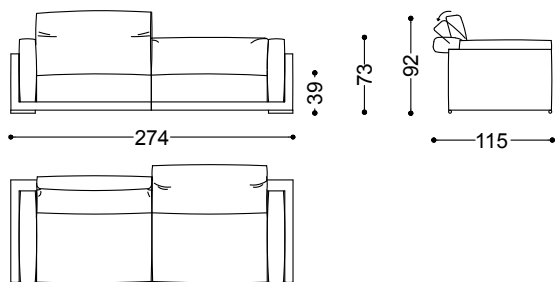

Sofa 2 seater with 2 arms 80,3"

204x115x92 cm - 80.3x45.3x36.2 in

Sofa 3 seater with 2 arms 92,1"

234x115x92 cm - 92.1x45.3x36.2 in

Sofa 3,5 seater with 2 arms 100"

254x115x92 cm - 100x45.3x36.2 in

Sofa 4 seater with 2 arms 107,9"
274x115x92 cm - 107.9x45.3x36.2 in

Terminal unit 2 seater with 1 arm left/right 70,5"
179x115x92 cm - 70.5x45.3x36.2 in

Terminal unit 3 seater with 1 arm left/right 82,3"
209x115x92 cm - 82.3x45.3x36.2 in

Terminal unit 3,5 seater with 1 arm left/right 90,2"
229x115x92 cm - 90.2x45.3x36.2 in

Terminal unit 4 seater with 1 arm left/right
98"

249x115x92 cm - 98x45.3x36.2 in

Corner 45,3"x45,3"

115x115x92 cm - 45.3x45.3x36.2 in

Chaiselongue with 1 arm right/left
45,3"x82,7"

115x210x92 cm - 45.3x82.7x36.2 in

364x295x92 cm - 143.3x116.1x36.2 in