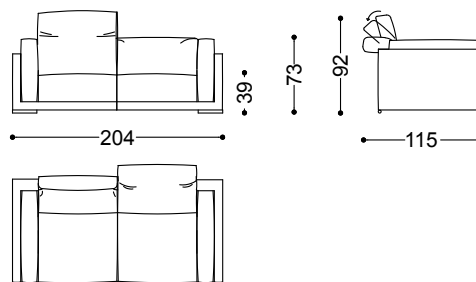

Sofa 2 seater with 2 arms 80,3"

204x115x92 cm - 80.3x45.3x36.2 in