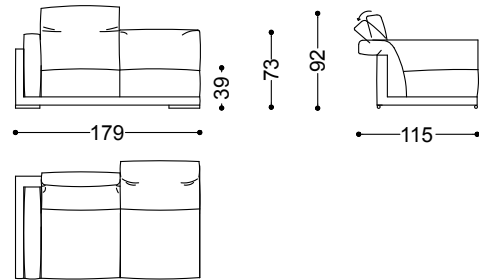

Sofa 3,5 seater with 2 arms 100"

254x115x92 cm - 100x45.3x36.2"

Sofa 4 seater with 2 arms 107,9"
274x115x92 cm - 107.9x45.3x36.2"

Terminal unit 2 seater with 1 arm left/right 70,5"
179x115x92 cm - 70.5x45.3x36.2"

Terminal unit 3 seater with 1 arm left/right 82,3"
209x115x92 cm - 82.3x45.3x36.2"

Terminal unit 3,5 seater with 1 arm left/right 90,2"
229x115x92 cm - 90.2x45.3x36.2"

Terminal unit 4 seater with 1 arm left/right 98"

249x115x92 cm - 98x45.3x36.2"

Corner 45,3"x45,3"

115x115x92 cm - 45.3x45.3x36.2"

Chaiselongue with 1 arm right/left 45,3"x82,7"

115x210x92 cm - 45.3x82.7x36.2"

Dormeuse right/left 57,1"

145x115x92 cm - 57.1x45.3x36.2"

364x364x92 cm - 143.3x143.3x36.2"

Terminal unit 4 seater with 1 arm left 98" + Corner + Dormeuse right 70,9"

364x295x92 cm - 143.3x116.1x36.2"