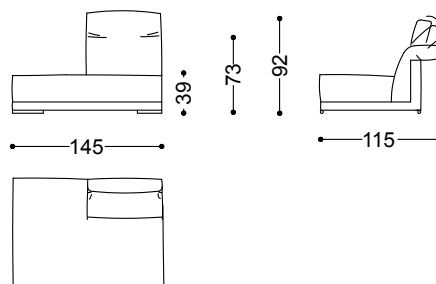

Terminal unit 3 seater with 1 arm left/right 82,3"
209x115x92 cm - 82.3x45.3x36.2"

Terminal unit 3,5 seater with 1 arm left/right 90,2"
229x115x92 cm - 90.2x45.3x36.2"

Terminal unit 4 seater with 1 arm left/right 98"

249x115x92 cm - 98x45.3x36.2"

Corner 45,3"x45,3"

115x115x92 cm - 45.3x45.3x36.2"

Chaiselongue with 1 arm right/left 45,3"x82,7"

115x210x92 cm - 45.3x82.7x36.2"

Dormeuse right/left 57,1"

145x115x92 cm - 57.1x45.3x36.2"

Dormeuse right/left 63"

160x115x92 cm - 63x45.3x36.2"

Dormeuse right/left 66,9"

170x115x92 cm - 66.9x45.3x36.2"

Dormeuse right/left 70,9"

180x115x92 cm - 70.9x45.3x36.2"

Pouff 35,4"x27,6"

90x70x39 cm - 35.4x27.6x15.4"

Pouff 35,4"x35,4"

90x90x39 cm - 35.4x35.4x15.4"

Terminal unit 4 seater with 1 arm left 98" + Chaiselongue with 1 arm right

364x210x92 cm - 143.3x82.7x36.2"

Terminal unit 4 seater with 1 arm left 98" + Corner + Terminal unit 4 seater with 1 arm right 98"