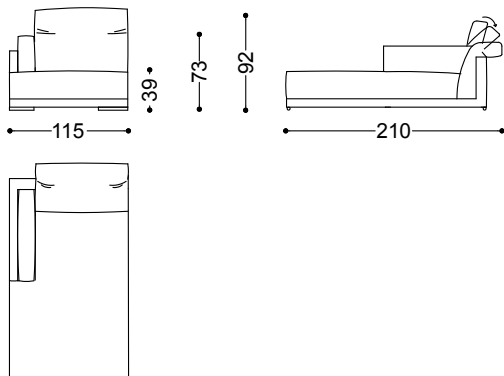

Terminal unit 2 seater with 1 arm left/right 70,5"
179x115x92 cm - 70.5x45.3x36.2 in

Terminal unit 3 seater with 1 arm left/right 82,3"
209x115x92 cm - 82.3x45.3x36.2 in

Terminal unit 3,5 seater with 1 arm left/right 90,2"
229x115x92 cm - 90.2x45.3x36.2 in

Terminal unit 4 seater with 1 arm left/right
98"

249x115x92 cm - 98x45.3x36.2 in

Corner 45,3"x45,3"

115x115x92 cm - 45.3x45.3x36.2 in

Chaiselongue with 1 arm right/left
45,3"x82,7"

115x210x92 cm - 45.3x82.7x36.2 in

Pouff 35,4"x27,6"

90x70x39 cm - 35.4x27.6x15.4 in

Pouff 35,4"x35,4"

90x90x39 cm - 35.4x35.4x15.4 in

Terminal unit 4 seater with 1 arm left 98" + Chaiselongue with 1 arm right

364x210x92 cm - 143.3x82.7x36.2 in

Terminal unit 4 seater with 1 arm left 98" + Corner + Terminal unit 4 seater with 1 arm right 98"

364x364x92 cm - 143.3x143.3x36.2 in

Terminal unit 4 seater with 1 arm left 98" + Corner + Dormeuse right 70,9"