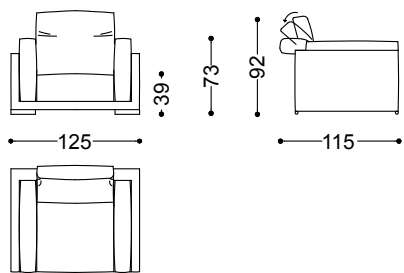

Armchair 49,2"

125x115x92 cm - 49.2x45.3x36.2 in