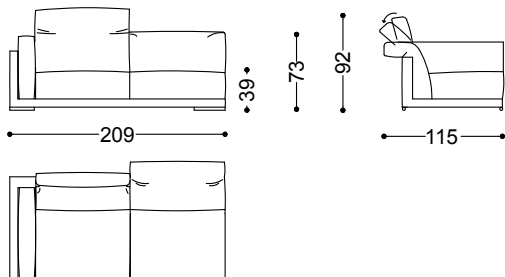

Sofa 3,5 seater with 2 arms 100"

254x115x92 cm - 100x45.3x36.2"

Sofa 4 seater with 2 arms 107,9"
274x115x92 cm - 107.9x45.3x36.2"

Terminal unit 2 seater with 1 arm left/right 70,5"
179x115x92 cm - 70.5x45.3x36.2"

Terminal unit 3 seater with 1 arm left/right 82,3"
209x115x92 cm - 82.3x45.3x36.2"

Terminal unit 3,5 seater with 1 arm left/right 90,2"
229x115x92 cm - 90.2x45.3x36.2"

Terminal unit 4 seater with 1 arm left/right 98"

Pouff 35,4"x35,4"

90x90x39 cm - 35.4x35.4x15.4"

Terminal unit 4 seater with 1 arm left 98" + Chaiselongue with 1 arm right

364x210x92 cm - 143.3x82.7x36.2"

Terminal unit 4 seater with 1 arm left 98" + Corner + Terminal unit 4 seater with 1 arm right 98"

364x364x92 cm - 143.3x143.3x36.2"

Terminal unit 4 seater with 1 arm left 98" + Corner + Dormeuse right 70,9"

364x295x92 cm - 143.3x116.1x36.2"