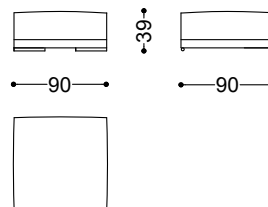

Terminal unit 3 seater with 1 arm left/right 82,3"
209x115x92 cm - 82.3x45.3x36.2"

Terminal unit 3,5 seater with 1 arm left/right 90,2"
229x115x92 cm - 90.2x45.3x36.2"

Terminal unit 4 seater with 1 arm left/right 98"

249x115x92 cm - 98x45.3x36.2"

Corner 45,3"x45,3"

115x115x92 cm - 45.3x45.3x36.2"

Chaiselongue with 1 arm right/left 45,3"x82,7"

115x210x92 cm - 45.3x82.7x36.2"

Dormeuse right/left 57,1"

145x115x92 cm - 57.1x45.3x36.2"

Dormeuse right/left 63"

160x115x92 cm - 63x45.3x36.2"

Dormeuse right/left 66,9"

170x115x92 cm - 66.9x45.3x36.2"

Dormeuse right/left 70,9"

180x115x92 cm - 70.9x45.3x36.2"

Pouff 35,4"x27,6"

90x70x39 cm - 35.4x27.6x15.4"

Pouff 35,4"x35,4"

90x90x39 cm - 35.4x35.4x15.4"

Terminal unit 4 seater with 1 arm left 98" + Chaiselongue with 1 arm right

364x210x92 cm - 143.3x82.7x36.2"

Terminal unit 4 seater with 1 arm left 98" + Corner + Terminal unit 4 seater with 1 arm right 98"