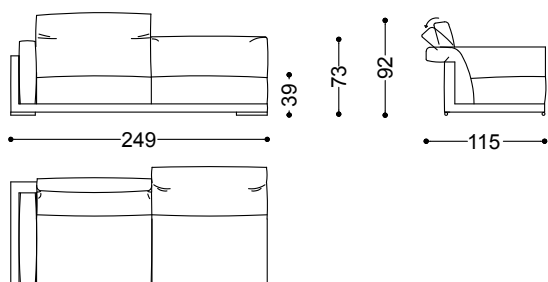

Sofa 3,5 seater with 2 arms 100"

254x115x92 cm - 100x45.3x36.2"

Sofa 4 seater with 2 arms 107,9"
274x115x92 cm - 107.9x45.3x36.2"

Terminal unit 2 seater with 1 arm left/right 70,5"
179x115x92 cm - 70.5x45.3x36.2"

Terminal unit 3 seater with 1 arm left/right 82,3"
209x115x92 cm - 82.3x45.3x36.2"

Terminal unit 3,5 seater with 1 arm left/right 90,2"
229x115x92 cm - 90.2x45.3x36.2"

Terminal unit 4 seater with 1 arm left/right 98"

249x115x92 cm - 98x45.3x36.2"

Corner 45,3"x45,3"

115x115x92 cm - 45.3x45.3x36.2"

Chaiselongue with 1 arm right/left 45,3"x82,7"

115x210x92 cm - 45.3x82.7x36.2"

Dormeuse right/left 57,1"

145x115x92 cm - 57.1x45.3x36.2"

364x364x92 cm - 143.3x143.3x36.2"

Terminal unit 4 seater with 1 arm left 98" + Corner + Dormeuse right 70,9"

364x295x92 cm - 143.3x116.1x36.2"