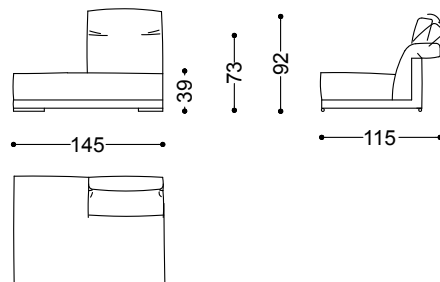

Dormeuse right/left 57,1"

145x115x92 cm - 57.1x45.3x36.2 in