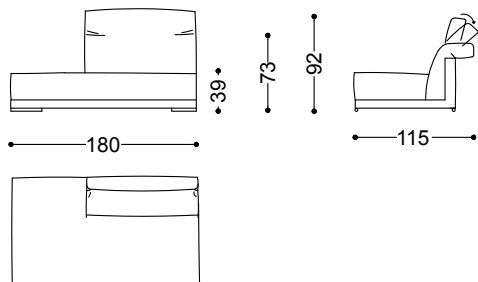

Terminal unit 4 seater with 1 arm left/right
98"

249x115x92 cm - 98x45.3x36.2 in

Corner 45,3"x45,3"

115x115x92 cm - 45.3x45.3x36.2 in

Chaiselongue with 1 arm right/left
45,3"x82,7"

115x210x92 cm - 45.3x82.7x36.2 in

Dormeuse right/left 57,1"

145x115x92 cm - 57.1x45.3x36.2 in

Dormeuse right/left 63"

160x115x92 cm - 63x45.3x36.2 in

Dormeuse right/left 66,9"

170x115x92 cm - 66.9x45.3x36.2 in

Dormeuse right/left 70,9"

180x115x92 cm - 70.9x45.3x36.2 in

Pouff 35,4"x27,6"

90x70x39 cm - 35.4x27.6x15.4 in

Pouff 35,4"x35,4"

90x90x39 cm - 35.4x35.4x15.4 in

Terminal unit 4 seater with 1 arm left 98" + Chaiselongue with 1 arm right

364x210x92 cm - 143.3x82.7x36.2 in

Terminal unit 4 seater with 1 arm left 98" + Corner + Terminal unit 4 seater with 1 arm right 98"

364x364x92 cm - 143.3x143.3x36.2 in

Terminal unit 4 seater with 1 arm left 98" + Corner + Dormeuse right 70,9"