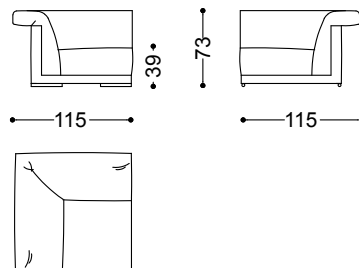

Sofa 3,5 seater with 2 arms 100"

254x115x92 cm - 100x45.3x36.2"

Sofa 4 seater with 2 arms 107,9"
274x115x92 cm - 107.9x45.3x36.2"

Terminal unit 2 seater with 1 arm left/right 70,5"
179x115x92 cm - 70.5x45.3x36.2"

Terminal unit 3 seater with 1 arm left/right 82,3"
209x115x92 cm - 82.3x45.3x36.2"

Terminal unit 3,5 seater with 1 arm left/right 90,2"
229x115x92 cm - 90.2x45.3x36.2"

Terminal unit 4 seater with 1 arm left/right 98"

249x115x92 cm - 98x45.3x36.2"

Corner 45,3"x45,3"

115x115x92 cm - 45.3x45.3x36.2"

Chaiselongue with 1 arm right/left 45,3"x82,7"

115x210x92 cm - 45.3x82.7x36.2"

Dormeuse right/left 57,1"

145x115x92 cm - 57.1x45.3x36.2"

364x364x92 cm - 143.3x143.3x36.2"

Terminal unit 4 seater with 1 arm left 98" + Corner + Dormeuse right 70,9"

364x295x92 cm - 143.3x116.1x36.2"