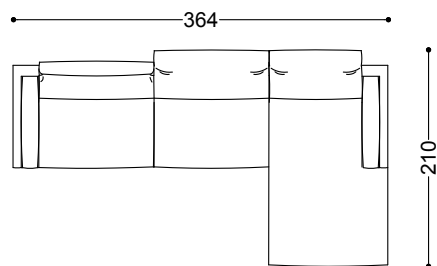

Terminal unit 3 seater with 1 arm left/right 82,3"
209x115x92 cm - 82.3x45.3x36.2"

Terminal unit 3,5 seater with 1 arm left/right 90,2"
229x115x92 cm - 90.2x45.3x36.2"

Terminal unit 4 seater with 1 arm left/right 98"

249x115x92 cm - 98x45.3x36.2"

Corner 45,3"x45,3"

115x115x92 cm - 45.3x45.3x36.2"

Chaiselongue with 1 arm right/left 45,3"x82,7"

115x210x92 cm - 45.3x82.7x36.2"

Dormeuse right/left 57,1"

145x115x92 cm - 57.1x45.3x36.2"

Dormeuse right/left 63"

160x115x92 cm - 63x45.3x36.2"

Dormeuse right/left 66,9"

170x115x92 cm - 66.9x45.3x36.2"

Dormeuse right/left 70,9"

180x115x92 cm - 70.9x45.3x36.2"

Pouff 35,4"x27,6"

90x70x39 cm - 35.4x27.6x15.4"

Pouff 35,4"x35,4"

90x90x39 cm - 35.4x35.4x15.4"

Terminal unit 4 seater with 1 arm left 98" + Chaiselongue with 1 arm right

364x210x92 cm - 143.3x82.7x36.2"

Terminal unit 4 seater with 1 arm left 98" + Corner + Terminal unit 4 seater with 1 arm right 98"