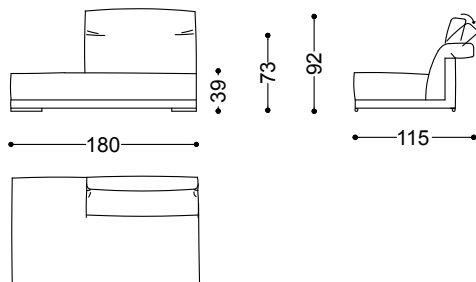

249x115x92 cm - 98x45.3x36.2"

Corner 45,3"x45,3"

115x115x92 cm - 45.3x45.3x36.2"

Chaiselongue with 1 arm right/left 45,3"x82,7"

115x210x92 cm - 45.3x82.7x36.2"

Dormeuse right/left 57,1"

145x115x92 cm - 57.1x45.3x36.2"

Dormeuse right/left 63"

160x115x92 cm - 63x45.3x36.2"

Dormeuse right/left 66,9"

170x115x92 cm - 66.9x45.3x36.2"

Dormeuse right/left 70,9"

180x115x92 cm - 70.9x45.3x36.2"

Pouff 35,4"x27,6"

90x70x39 cm - 35.4x27.6x15.4"

Pouff 35,4"x35,4"

90x90x39 cm - 35.4x35.4x15.4"

Terminal unit 4 seater with 1 arm left 98" + Chaiselongue with 1 arm right

364x210x92 cm - 143.3x82.7x36.2"

Terminal unit 4 seater with 1 arm left 98" + Corner + Terminal unit 4 seater with 1 arm right 98"

364x364x92 cm - 143.3x143.3x36.2"

Terminal unit 4 seater with 1 arm left 98" + Corner + Dormeuse right 70,9"

364x295x92 cm - 143.3x116.1x36.2"