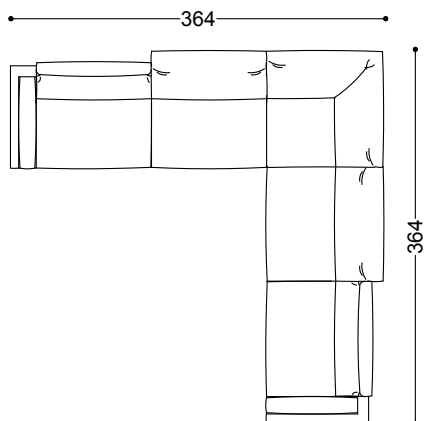

249x115x92 cm - 98x45.3x36.2"

Corner 45,3"x45,3"

115x115x92 cm - 45.3x45.3x36.2"

Chaiselongue with 1 arm right/left 45,3"x82,7"

115x210x92 cm - 45.3x82.7x36.2"

Dormeuse right/left 57,1"

145x115x92 cm - 57.1x45.3x36.2"

Dormeuse right/left 63"

160x115x92 cm - 63x45.3x36.2"

Dormeuse right/left 66,9"

170x115x92 cm - 66.9x45.3x36.2"

Dormeuse right/left 70,9"

180x115x92 cm - 70.9x45.3x36.2"

Pouff 35,4"x27,6"

90x70x39 cm - 35.4x27.6x15.4"

Pouff 35,4"x35,4"

90x90x39 cm - 35.4x35.4x15.4"

Terminal unit 4 seater with 1 arm left 98" + Chaiselongue with 1 arm right

364x210x92 cm - 143.3x82.7x36.2"

Terminal unit 4 seater with 1 arm left 98" + Corner + Terminal unit 4 seater with 1 arm right 98"

364x364x92 cm - 143.3x143.3x36.2"

Terminal unit 4 seater with 1 arm left 98" + Corner + Dormeuse right 70,9"

364x295x92 cm - 143.3x116.1x36.2"