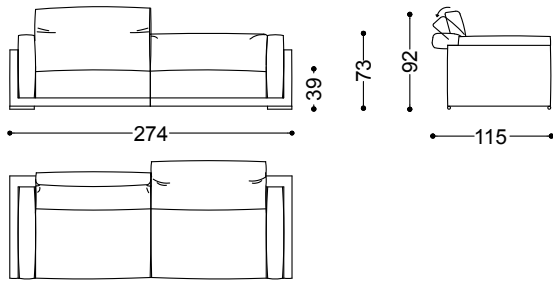

Spazio is available in both fabric and leather upholstery.

Armchair 49,2"

125x115x92 cm - 49.2x45.3x36.2"

Sofa 2 seater with 2 arms 80,3"

204x115x92 cm - 80.3x45.3x36.2"

Sofa 3 seater with 2 arms 92,1"

234x115x92 cm - 92.1x45.3x36.2"

Sofa 3,5 seater with 2 arms 100"

254x115x92 cm - 100x45.3x36.2"

Sofa 4 seater with 2 arms 107,9"
274x115x92 cm - 107.9x45.3x36.2"

Terminal unit 2 seater with 1 arm left/right 70,5"
179x115x92 cm - 70.5x45.3x36.2"

Terminal unit 3 seater with 1 arm left/right 82,3"
209x115x92 cm - 82.3x45.3x36.2"

Terminal unit 3,5 seater with 1 arm left/right 90,2"
229x115x92 cm - 90.2x45.3x36.2"

Terminal unit 4 seater with 1 arm left/right 98"

364x364x92 cm - 143.3x143.3x36.2"

Terminal unit 4 seater with 1 arm left 98" + Corner + Dormeuse right 70,9"

364x295x92 cm - 143.3x116.1x36.2"