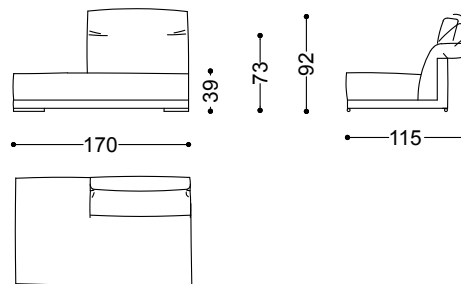

Terminal unit 3 seater with 1 arm left/right 82,3"
209x115x92 cm - 82.3x45.3x36.2"

Terminal unit 3,5 seater with 1 arm left/right 90,2"
229x115x92 cm - 90.2x45.3x36.2"

Terminal unit 4 seater with 1 arm left/right 98"

249x115x92 cm - 98x45.3x36.2"

Corner 45,3"x45,3"

115x115x92 cm - 45.3x45.3x36.2"

Chaiselongue with 1 arm right/left 45,3"x82,7"

115x210x92 cm - 45.3x82.7x36.2"

Dormeuse right/left 57,1"

145x115x92 cm - 57.1x45.3x36.2"

Dormeuse right/left 63"

160x115x92 cm - 63x45.3x36.2"

Dormeuse right/left 66,9"

170x115x92 cm - 66.9x45.3x36.2"

Dormeuse right/left 70,9"

180x115x92 cm - 70.9x45.3x36.2"

Pouff 35,4"x27,6"

90x70x39 cm - 35.4x27.6x15.4"

Pouff 35,4"x35,4"

90x90x39 cm - 35.4x35.4x15.4"

Terminal unit 4 seater with 1 arm left 98" + Chaiselongue with 1 arm right

364x210x92 cm - 143.3x82.7x36.2"

Terminal unit 4 seater with 1 arm left 98" + Corner + Terminal unit 4 seater with 1 arm right 98"