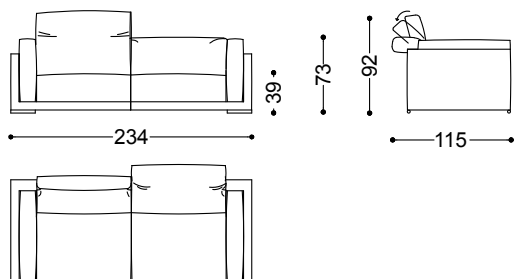

Sofa 4 seater with 2 arms 107,9"
274x115x92 cm - 107.9x45.3x36.2 in

Sofa 3 seater with 2 arms 92,1"

234x115x92 cm - 92.1x45.3x36.2 in