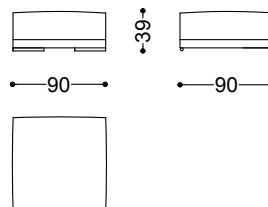

Terminal unit 4 seater with 1 arm left/right
98"

249x115x92 cm - 98x45.3x36.2 in

Corner 45,3"x45,3"

115x115x92 cm - 45.3x45.3x36.2 in

Chaiselongue with 1 arm right/left
45,3"x82,7"

115x210x92 cm - 45.3x82.7x36.2 in

Dormeuse right/left 57,1"

145x115x92 cm - 57.1x45.3x36.2 in

Dormeuse right/left 63"

160x115x92 cm - 63x45.3x36.2 in

Dormeuse right/left 66,9"

170x115x92 cm - 66.9x45.3x36.2 in

Dormeuse right/left 70,9"

180x115x92 cm - 70.9x45.3x36.2 in

Pouff 35,4"x27,6"

90x70x39 cm - 35.4x27.6x15.4 in

Pouff 35,4"x35,4"

90x90x39 cm - 35.4x35.4x15.4 in

Terminal unit 4 seater with 1 arm left 98" + Chaiselongue with 1 arm right

364x210x92 cm - 143.3x82.7x36.2 in