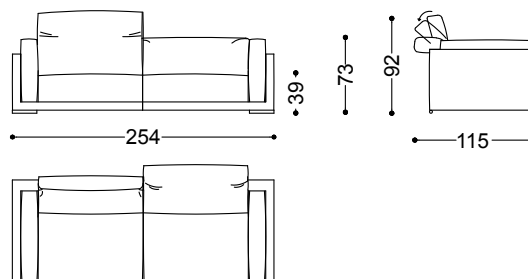

Spazio is available in both fabric and leather upholstery.

Armchair 49,2"

125x115x92 cm - 49.2x45.3x36.2"

Sofa 2 seater with 2 arms 80,3"

204x115x92 cm - 80.3x45.3x36.2"

Sofa 3 seater with 2 arms 92,1"

234x115x92 cm - 92.1x45.3x36.2"

Sofa 3,5 seater with 2 arms 100"

254x115x92 cm - 100x45.3x36.2"

Sofa 4 seater with 2 arms 107,9"
274x115x92 cm - 107.9x45.3x36.2"

Terminal unit 2 seater with 1 arm left/right 70,5"
179x115x92 cm - 70.5x45.3x36.2"

Terminal unit 3 seater with 1 arm left/right 82,3"
209x115x92 cm - 82.3x45.3x36.2"

Terminal unit 3,5 seater with 1 arm left/right 90,2"
229x115x92 cm - 90.2x45.3x36.2"

Terminal unit 4 seater with 1 arm left/right 98"

364x364x92 cm - 143.3x143.3x36.2"

Terminal unit 4 seater with 1 arm left 98" + Corner + Dormeuse right 70,9"

364x295x92 cm - 143.3x116.1x36.2"