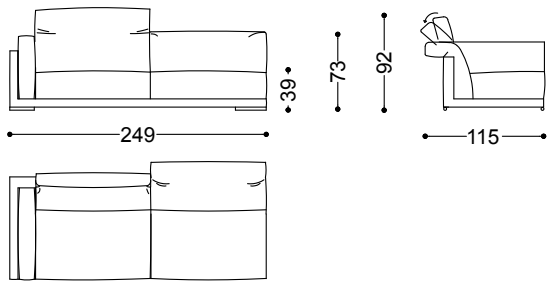

Terminal unit 2 seater with 1 arm left/right 70,5"
179x115x92 cm - 70.5x45.3x36.2 in

Terminal unit 3 seater with 1 arm left/right 82,3"
209x115x92 cm - 82.3x45.3x36.2 in

Terminal unit 3,5 seater with 1 arm left/right 90,2"
229x115x92 cm - 90.2x45.3x36.2 in

Terminal unit 4 seater with 1 arm left/right
98"

249x115x92 cm - 98x45.3x36.2 in

Corner 45,3"x45,3"

115x115x92 cm - 45.3x45.3x36.2 in

Chaiselongue with 1 arm right/left
45,3"x82,7"

115x210x92 cm - 45.3x82.7x36.2 in

Terminal unit 4 seater with 1 arm left 98" + Corner + Terminal unit 4 seater with 1 arm right 98"

364x364x92 cm - 143.3x143.3x36.2 in

Terminal unit 4 seater with 1 arm left 98" + Corner + Dormeuse right 70,9"

364x295x92 cm - 143.3x116.1x36.2 in