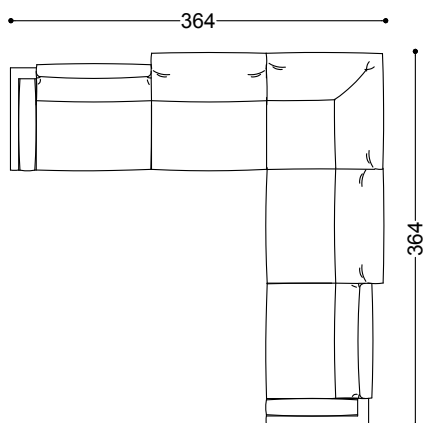

Dormeuse right/left 57,1"

145x115x92 cm - 57.1x45.3x36.2 in

Dormeuse right/left 63"

160x115x92 cm - 63x45.3x36.2 in

Dormeuse right/left 66,9"

170x115x92 cm - 66.9x45.3x36.2 in

Dormeuse right/left 70,9"

180x115x92 cm - 70.9x45.3x36.2 in

Pouff 35,4"x27,6"

90x70x39 cm - 35.4x27.6x15.4 in

Pouff 35,4"x35,4"

90x90x39 cm - 35.4x35.4x15.4 in

Terminal unit 4 seater with 1 arm left 98" + Chaiselongue with 1 arm right

364x210x92 cm - 143.3x82.7x36.2 in

Terminal unit 4 seater with 1 arm left 98" + Corner + Terminal unit 4 seater with 1 arm right 98"

364x364x92 cm - 143.3x143.3x36.2 in

Terminal unit 4 seater with 1 arm left 98" + Corner + Dormeuse right 70,9"

364x295x92 cm - 143.3x116.1x36.2 in