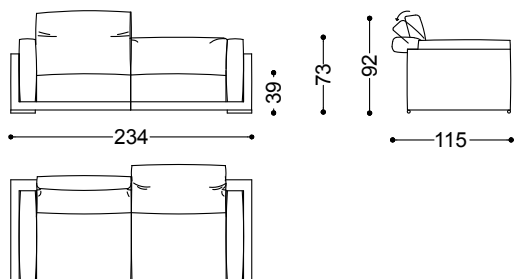

Spazio is available in both fabric and leather upholstery.

Armchair 49,2"

125x115x92 cm - 49.2x45.3x36.2"

Sofa 2 seater with 2 arms 80,3"

204x115x92 cm - 80.3x45.3x36.2"

Sofa 3 seater with 2 arms 92,1"

234x115x92 cm - 92.1x45.3x36.2"

Sofa 3,5 seater with 2 arms 100"

254x115x92 cm - 100x45.3x36.2"

Sofa 4 seater with 2 arms 107,9"
274x115x92 cm - 107.9x45.3x36.2"

Terminal unit 2 seater with 1 arm left/right 70,5"
179x115x92 cm - 70.5x45.3x36.2"

Terminal unit 3 seater with 1 arm left/right 82,3"
209x115x92 cm - 82.3x45.3x36.2"

Terminal unit 3,5 seater with 1 arm left/right 90,2"
229x115x92 cm - 90.2x45.3x36.2"

Terminal unit 4 seater with 1 arm left/right 98"

364x364x92 cm - 143.3x143.3x36.2"

Terminal unit 4 seater with 1 arm left 98" + Corner + Dormeuse right 70,9"

364x295x92 cm - 143.3x116.1x36.2"