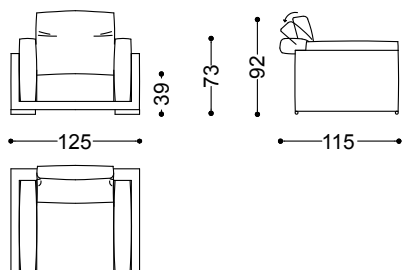

Armchair 49,2"

125x115x92 cm - 49.2x45.3x36.2"