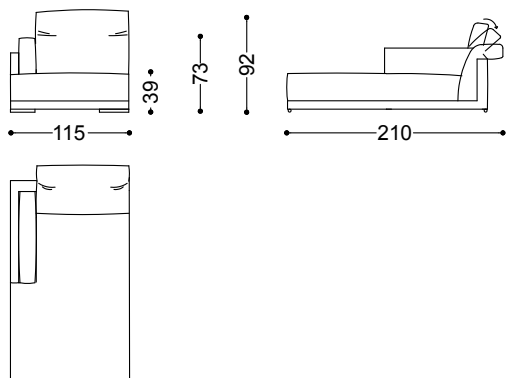

Terminal unit 3 seater with 1 arm left/right 82,3"
209x115x92 cm - 82.3x45.3x36.2"

Terminal unit 3,5 seater with 1 arm left/right 90,2"
229x115x92 cm - 90.2x45.3x36.2"

Terminal unit 4 seater with 1 arm left/right 98"

249x115x92 cm - 98x45.3x36.2"

Corner 45,3"x45,3"

115x115x92 cm - 45.3x45.3x36.2"

Chaiselongue with 1 arm right/left 45,3"x82,7"

115x210x92 cm - 45.3x82.7x36.2"

Dormeuse right/left 57,1"

145x115x92 cm - 57.1x45.3x36.2"

Dormeuse right/left 63"

160x115x92 cm - 63x45.3x36.2"

Dormeuse right/left 66,9"

170x115x92 cm - 66.9x45.3x36.2"

Dormeuse right/left 70,9"

180x115x92 cm - 70.9x45.3x36.2"

Pouff 35,4"x27,6"

90x70x39 cm - 35.4x27.6x15.4"

Pouff 35,4"x35,4"

90x90x39 cm - 35.4x35.4x15.4"

Terminal unit 4 seater with 1 arm left 98" + Chaiselongue with 1 arm right

364x210x92 cm - 143.3x82.7x36.2"

Terminal unit 4 seater with 1 arm left 98" + Corner + Terminal unit 4 seater with 1 arm right 98"