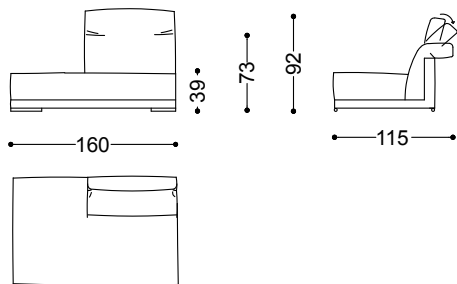

Dormeuse right/left 63"

160x115x92 cm - 63x45.3x36.2 in