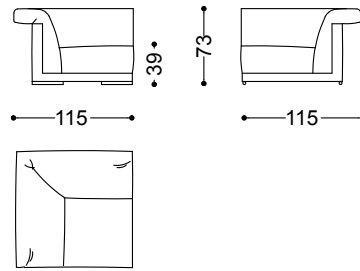

Sofa 2 seater with 2 arms 80,3"

204x115x92 cm - 80.3x45.3x36.2 in

Sofa 3 seater with 2 arms 92,1"

234x115x92 cm - 92.1x45.3x36.2 in

Sofa 3,5 seater with 2 arms 100"

254x115x92 cm - 100x45.3x36.2 in

Sofa 4 seater with 2 arms 107,9"
274x115x92 cm - 107.9x45.3x36.2 in

Terminal unit 2 seater with 1 arm left/right 70,5"
179x115x92 cm - 70.5x45.3x36.2 in

Terminal unit 3 seater with 1 arm left/right 82,3"
209x115x92 cm - 82.3x45.3x36.2 in

Terminal unit 3,5 seater with 1 arm left/right 90,2"
229x115x92 cm - 90.2x45.3x36.2 in

Terminal unit 4 seater with 1 arm left/right
98"

249x115x92 cm - 98x45.3x36.2 in

Corner 45,3"x45,3"

115x115x92 cm - 45.3x45.3x36.2 in

Chaiselongue with 1 arm right/left
45,3"x82,7"

115x210x92 cm - 45.3x82.7x36.2 in

Terminal unit 4 seater with 1 arm left 98" + Corner + Terminal unit 4 seater with 1 arm right 98"

364x364x92 cm - 143.3x143.3x36.2 in

Terminal unit 4 seater with 1 arm left 98" + Corner + Dormeuse right 70,9"