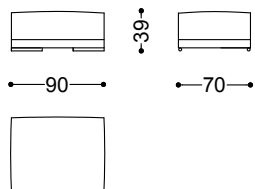

Terminal unit 3 seater with 1 arm left/right 82,3"
209x115x92 cm - 82.3x45.3x36.2"

Terminal unit 3,5 seater with 1 arm left/right 90,2"
229x115x92 cm - 90.2x45.3x36.2"

Terminal unit 4 seater with 1 arm left/right 98"

249x115x92 cm - 98x45.3x36.2"

Corner 45,3"x45,3"

115x115x92 cm - 45.3x45.3x36.2"

Chaiselongue with 1 arm right/left 45,3"x82,7"

115x210x92 cm - 45.3x82.7x36.2"

Dormeuse right/left 57,1"

145x115x92 cm - 57.1x45.3x36.2"

Dormeuse right/left 63"

160x115x92 cm - 63x45.3x36.2"

Dormeuse right/left 66,9"

170x115x92 cm - 66.9x45.3x36.2"

Dormeuse right/left 70,9"

180x115x92 cm - 70.9x45.3x36.2"

Pouff 35,4"x27,6"

90x70x39 cm - 35.4x27.6x15.4"

Pouff 35,4"x35,4"

90x90x39 cm - 35.4x35.4x15.4"

Terminal unit 4 seater with 1 arm left 98" + Chaiselongue with 1 arm right

364x210x92 cm - 143.3x82.7x36.2"

Terminal unit 4 seater with 1 arm left 98" + Corner + Terminal unit 4 seater with 1 arm right 98"