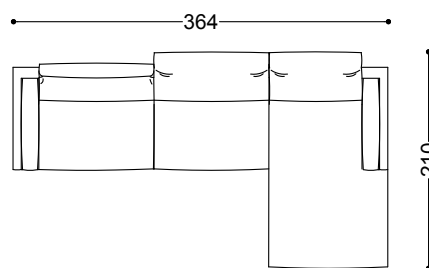

Terminal unit 4 seater with 1 arm left/right
98"

249x115x92 cm - 98x45.3x36.2 in

Corner 45,3"x45,3"

115x115x92 cm - 45.3x45.3x36.2 in

Chaiselongue with 1 arm right/left
45,3"x82,7"

115x210x92 cm - 45.3x82.7x36.2 in

Pouff 35,4"x27,6"

90x70x39 cm - 35.4x27.6x15.4 in

Pouff 35,4"x35,4"

90x90x39 cm - 35.4x35.4x15.4 in

Terminal unit 4 seater with 1 arm left 98" + Chaiselongue with 1 arm right

364x210x92 cm - 143.3x82.7x36.2 in

Terminal unit 4 seater with 1 arm left 98" + Corner + Terminal unit 4 seater with 1 arm right 98"

364x364x92 cm - 143.3x143.3x36.2 in

Terminal unit 4 seater with 1 arm left 98" + Corner + Dormeuse right 70,9"

364x295x92 cm - 143.3x116.1x36.2 in