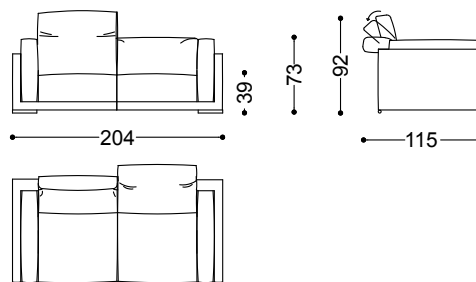

Spazio is available in both fabric and leather upholstery.

Armchair 49,2"

125x115x92 cm - 49.2x45.3x36.2"

Sofa 2 seater with 2 arms 80,3"

204x115x92 cm - 80.3x45.3x36.2"

Sofa 3 seater with 2 arms 92,1"

234x115x92 cm - 92.1x45.3x36.2"

Sofa 3,5 seater with 2 arms 100"

254x115x92 cm - 100x45.3x36.2"

Sofa 4 seater with 2 arms 107,9"
274x115x92 cm - 107.9x45.3x36.2"

Terminal unit 2 seater with 1 arm left/right 70,5"
179x115x92 cm - 70.5x45.3x36.2"

Terminal unit 3 seater with 1 arm left/right 82,3"
209x115x92 cm - 82.3x45.3x36.2"

Terminal unit 3,5 seater with 1 arm left/right 90,2"
229x115x92 cm - 90.2x45.3x36.2"

Terminal unit 4 seater with 1 arm left/right 98"

364x364x92 cm - 143.3x143.3x36.2"

Terminal unit 4 seater with 1 arm left 98" + Corner + Dormeuse right 70,9"

364x295x92 cm - 143.3x116.1x36.2"