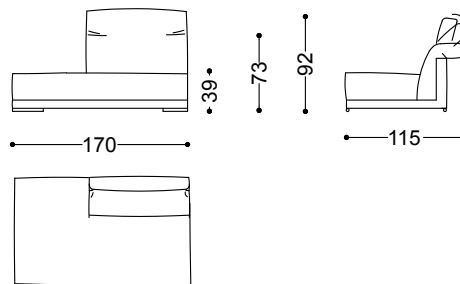

Terminal unit 4 seater with 1 arm left/right
98"

249x115x92 cm - 98x45.3x36.2 in

Corner 45,3"x45,3"

115x115x92 cm - 45.3x45.3x36.2 in

Chaiselongue with 1 arm right/left
45,3"x82,7"

115x210x92 cm - 45.3x82.7x36.2 in

Dormeuse right/left 57,1"

145x115x92 cm - 57.1x45.3x36.2 in

Dormeuse right/left 63"

160x115x92 cm - 63x45.3x36.2 in

Dormeuse right/left 66,9"

170x115x92 cm - 66.9x45.3x36.2 in

Dormeuse right/left 70,9"

180x115x92 cm - 70.9x45.3x36.2 in

Pouff 35,4"x27,6"

90x70x39 cm - 35.4x27.6x15.4 in

Pouff 35,4"x35,4"

90x90x39 cm - 35.4x35.4x15.4 in

Terminal unit 4 seater with 1 arm left 98" + Chaiselongue with 1 arm right

364x210x92 cm - 143.3x82.7x36.2 in

Terminal unit 4 seater with 1 arm left 98" + Corner + Terminal unit 4 seater with 1 arm right 98"

364x364x92 cm - 143.3x143.3x36.2 in

Terminal unit 4 seater with 1 arm left 98" + Corner + Dormeuse right 70,9"