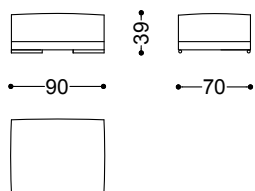

Terminal unit 4 seater with 1 arm left/right
98"

249x115x92 cm - 98x45.3x36.2 in

Corner 45,3"x45,3"

115x115x92 cm - 45.3x45.3x36.2 in

Chaiselongue with 1 arm right/left
45,3"x82,7"

115x210x92 cm - 45.3x82.7x36.2 in

Dormeuse right/left 57,1"

145x115x92 cm - 57.1x45.3x36.2 in

Dormeuse right/left 63"

160x115x92 cm - 63x45.3x36.2 in

Dormeuse right/left 66,9"

170x115x92 cm - 66.9x45.3x36.2 in

Dormeuse right/left 70,9"

180x115x92 cm - 70.9x45.3x36.2 in

Pouff 35,4"x27,6"

90x70x39 cm - 35.4x27.6x15.4 in

Pouff 35,4"x35,4"

90x90x39 cm - 35.4x35.4x15.4 in

Terminal unit 4 seater with 1 arm left 98" + Chaiselongue with 1 arm right

364x210x92 cm - 143.3x82.7x36.2 in

Terminal unit 4 seater with 1 arm left 98" + Corner + Terminal unit 4 seater with 1 arm right 98"

364x364x92 cm - 143.3x143.3x36.2 in

Terminal unit 4 seater with 1 arm left 98" + Corner + Dormeuse right 70,9"