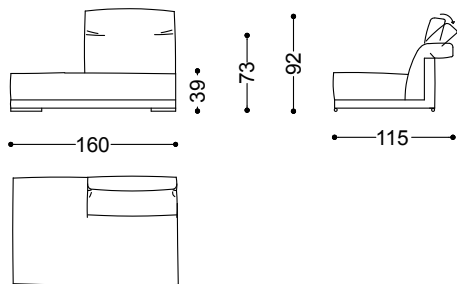

Terminal unit 3 seater with 1 arm left/right 82,3"
209x115x92 cm - 82.3x45.3x36.2"

Terminal unit 3,5 seater with 1 arm left/right 90,2"
229x115x92 cm - 90.2x45.3x36.2"

Terminal unit 4 seater with 1 arm left/right 98"

249x115x92 cm - 98x45.3x36.2"

Corner 45,3"x45,3"

115x115x92 cm - 45.3x45.3x36.2"

Chaiselongue with 1 arm right/left 45,3"x82,7"

115x210x92 cm - 45.3x82.7x36.2"

Dormeuse right/left 57,1"

145x115x92 cm - 57.1x45.3x36.2"

Dormeuse right/left 63"

160x115x92 cm - 63x45.3x36.2"

Dormeuse right/left 66,9"

170x115x92 cm - 66.9x45.3x36.2"

Dormeuse right/left 70,9"

180x115x92 cm - 70.9x45.3x36.2"

Pouff 35,4"x27,6"

90x70x39 cm - 35.4x27.6x15.4"

Pouff 35,4"x35,4"

90x90x39 cm - 35.4x35.4x15.4"

Terminal unit 4 seater with 1 arm left 98" + Chaiselongue with 1 arm right

364x210x92 cm - 143.3x82.7x36.2"

Terminal unit 4 seater with 1 arm left 98" + Corner + Terminal unit 4 seater with 1 arm right 98"