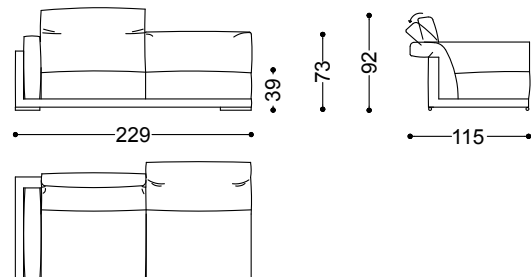

Spazio is available in both fabric and leather upholstery.

Armchair 49,2"

125x115x92 cm - 49.2x45.3x36.2"

Sofa 2 seater with 2 arms 80,3"

204x115x92 cm - 80.3x45.3x36.2"

Sofa 3 seater with 2 arms 92,1"

234x115x92 cm - 92.1x45.3x36.2"

Sofa 3,5 seater with 2 arms 100"

254x115x92 cm - 100x45.3x36.2"

Sofa 4 seater with 2 arms 107,9"
274x115x92 cm - 107.9x45.3x36.2"

Terminal unit 2 seater with 1 arm left/right 70,5"
179x115x92 cm - 70.5x45.3x36.2"

Terminal unit 3 seater with 1 arm left/right 82,3"
209x115x92 cm - 82.3x45.3x36.2"

Terminal unit 3,5 seater with 1 arm left/right 90,2"
229x115x92 cm - 90.2x45.3x36.2"

Terminal unit 4 seater with 1 arm left/right 98"

364x364x92 cm - 143.3x143.3x36.2"

Terminal unit 4 seater with 1 arm left 98" + Corner + Dormeuse right 70,9"

364x295x92 cm - 143.3x116.1x36.2"