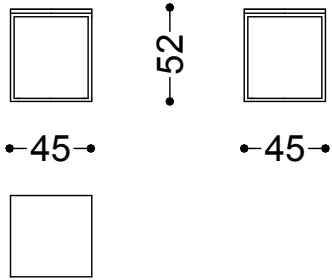

A light steel frame sustains the tabletop available in Carrara marble or Verde Lepanto marble. Available in different sizes, you can choose between the softness of the round shape and the clean lines of the square one.

Square lamp table 17,7x17,7x20,5" - carrara white or black marquina marble finish
45x45x52 cm - 17.7x17.7x20.5"

Square lamp table 17,7x17,7x20,5" - green lepanto marble finish
45x45x52 cm - 17.7x17.7x20.5"

Round lamp table Ø 17,7" - carrara white or black marquina marble finish
45x45x52 cm - 17.7x17.7x20.5"

Round lamp table Ø 17,7" - green lepanto marble finish
45x45x52 cm - 17.7x17.7x20.5"

Round coffee table Ø 39,4" - carrara white or black marquinia marble finish

100x100x32 cm - 39.4x39.4x12.6"

Round coffee table Ø 39,4" - green lepanto marble finish

100x100x32 cm - 39.4x39.4x12.6"