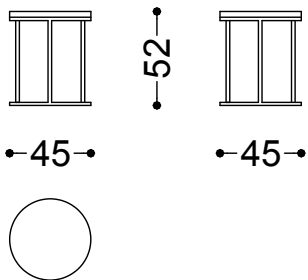

A light steel frame sustains the tabletop available in Carrara marble or Verde Lepanto marble. Available in different sizes, you can choose between the softness of the round shape and the clean lines of the square one.

Square lamp table 17,7x17,7x20,5" - carrara white or black marquina marble finish
45x45x52 cm - 17.7x17.7x20.5"

Square lamp table 17,7x17,7x20,5" - green lepanto marble finish
45x45x52 cm - 17.7x17.7x20.5"

Round lamp table Ø 17,7" - carrara white or black marquina marble finish
45x45x52 cm - 17.7x17.7x20.5"

Round lamp table Ø 17,7" - green lepanto marble finish
45x45x52 cm - 17.7x17.7x20.5"

Round coffee table Ø 39,4" - carrara white or black marquinia marble finish

100x100x32 cm - 39.4x39.4x12.6"

Round coffee table Ø 39,4" - green lepanto marble finish

100x100x32 cm - 39.4x39.4x12.6"