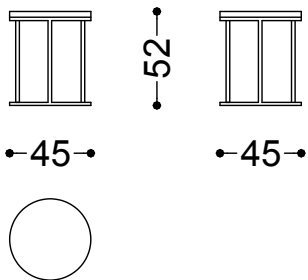

Square lamp table 17,7x17,7x20,5" - carrara white or black marquinia marble finish
45x45x52 cm - 17.7x17.7x20.5 in

Square lamp table 17,7x17,7x20,5" - green lepanto marble finish
45x45x52 cm - 17.7x17.7x20.5 in

Round lamp table Ø 17,7" - carrara white or black marquinia marble finish
45x45x52 cm - 17.7x17.7x20.5 in

Round lamp table Ø 17,7" - green lepanto marble finish
45x45x52 cm - 17.7x17.7x20.5 in

Round coffee table Ø 39,4" - carrara white or black marquinia marble finish

100x100x32 cm - 39.4x39.4x12.6 in

Round coffee table Ø 39,4" - green lepanto marble finish

100x100x32 cm - 39.4x39.4x12.6 in