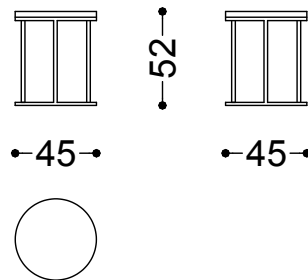

A light steel frame sustains the tabletop available in Carrara marble or Verde Lepanto marble. Available in different sizes, you can choose between the softness of the round shape and the clean lines of the square one.

Square lamp table 17,7x17,7x20,5" - carrara white or black marquina marble finish
45x45x52 cm - 17.7x17.7x20.5"

Square lamp table 17,7x17,7x20,5" - green lepanto marble finish
45x45x52 cm - 17.7x17.7x20.5"

Round lamp table Ø 17,7" - carrara white or black marquina marble finish
45x45x52 cm - 17.7x17.7x20.5"

Round lamp table Ø 17,7" - green lepanto marble finish
45x45x52 cm - 17.7x17.7x20.5"

Round coffee table Ø 39,4" - carrara white or black marquinia marble finish

100x100x32 cm - 39.4x39.4x12.6"

Round coffee table Ø 39,4" - green lepanto marble finish

100x100x32 cm - 39.4x39.4x12.6"