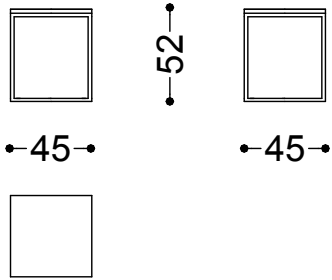

Square lamp table 17,7x17,7x20,5" - carrara white or black marquinia marble finish
45x45x52 cm - 17.7x17.7x20.5 in

Square lamp table 17,7x17,7x20,5" - green lepanto marble finish
45x45x52 cm - 17.7x17.7x20.5 in

Round lamp table Ø 17,7" - carrara white or black marquinia marble finish
45x45x52 cm - 17.7x17.7x20.5 in

Round lamp table Ø 17,7" - green lepanto marble finish
45x45x52 cm - 17.7x17.7x20.5 in

Round coffee table Ø 39,4" - carrara white or black marquinia marble finish

100x100x32 cm - 39.4x39.4x12.6 in

Round coffee table Ø 39,4" - green lepanto marble finish

100x100x32 cm - 39.4x39.4x12.6 in