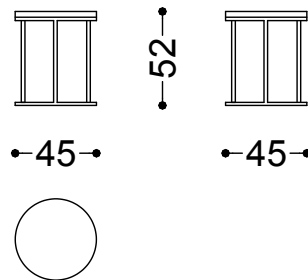

Square lamp table 17,7x17,7x20,5" - carrara white or black marquinia marble finish
45x45x52 cm - 17.7x17.7x20.5 in

Square lamp table 17,7x17,7x20,5" - green lepanto marble finish
45x45x52 cm - 17.7x17.7x20.5 in

Round lamp table Ø 17,7" - carrara white or black marquinia marble finish
45x45x52 cm - 17.7x17.7x20.5 in

Round lamp table Ø 17,7" - green lepanto marble finish
45x45x52 cm - 17.7x17.7x20.5 in

Round coffee table Ø 39,4" - carrara white or black marquinia marble finish

100x100x32 cm - 39.4x39.4x12.6 in

Round coffee table Ø 39,4" - green lepanto marble finish

100x100x32 cm - 39.4x39.4x12.6 in