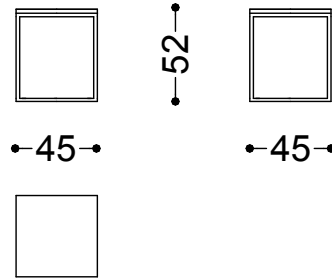

A light steel frame sustains the tabletop available in Carrara marble or Verde Lepanto marble. Available in different sizes, you can choose between the softness of the round shape and the clean lines of the square one.

Square lamp table 17,7x17,7x20,5" - carrara white or black marquina marble finish
45x45x52 cm - 17.7x17.7x20.5"

Square lamp table 17,7x17,7x20,5" - green lepanto marble finish
45x45x52 cm - 17.7x17.7x20.5"

Round lamp table Ø 17,7" - carrara white or black marquina marble finish
45x45x52 cm - 17.7x17.7x20.5"

Round lamp table Ø 17,7" - green lepanto marble finish
45x45x52 cm - 17.7x17.7x20.5"

Round coffee table Ø 39,4" - carrara white or black marquinia marble finish

100x100x32 cm - 39.4x39.4x12.6"

Round coffee table Ø 39,4" - green lepanto marble finish

100x100x32 cm - 39.4x39.4x12.6"