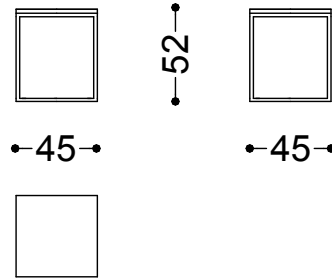

Square lamp table 17,7x17,7x20,5" - carrara white or black marquinia marble finish
45x45x52 cm - 17.7x17.7x20.5 in

Square lamp table 17,7x17,7x20,5" - green lepanto marble finish
45x45x52 cm - 17.7x17.7x20.5 in

Round lamp table Ø 17,7" - carrara white or black marquinia marble finish
45x45x52 cm - 17.7x17.7x20.5 in

Round lamp table Ø 17,7" - green lepanto marble finish
45x45x52 cm - 17.7x17.7x20.5 in

Round coffee table Ø 39,4" - carrara white or black marquinia marble finish

100x100x32 cm - 39.4x39.4x12.6 in

Round coffee table Ø 39,4" - green lepanto marble finish

100x100x32 cm - 39.4x39.4x12.6 in