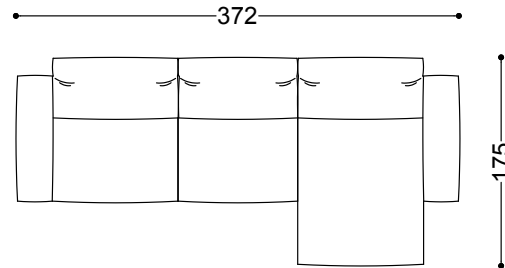

Bloom is a contemporary design where aesthetics and comfort flourish in your living room.

Sofa 3 seater 87.4" (2 terminal units 43.7" sx+dx)

222x125x90 cm - 87.4x49.2x35.4 in

Sofa 3.5 seater 99.2" (2 terminal units 49.6" sx+dx)

252x125x90 cm - 99.2x49.2x35.4 in

Sofa 4 seater 107.1" (2 terminal units 53.5" sx+dx)

272x125x90 cm - 107.1x49.2x35.4 in

Terminal unit left 43.7" + Central unit 39.4" + Chaiselongue left 53.5"x68.9"

372x175x90 cm - 146.5x68.9x35.4 in

Terminal unit with 1 arm left/right 43.7"

111x125x90 cm - 43.7x49.2x35.4 in

Terminal unit with 1 arm left/right 49.6"

126x125x90 cm - 49.6x49.2x35.4 in

Terminal unit with 1 arm left/right 53.5"

136x125x90 cm - 53.5x49.2x35.4 in

Central unit 29.5"

75x125x90 cm - 29.5x49.2x35.4 in

Central unit 35.4"

90x125x90 cm - 35.4x49.2x35.4 in

Central unit 39.4"

100x125x90 cm - 39.4x49.2x35.4 in

Chaiselongue with arm right/left 49.6"x68.9"

126x175x90 cm - 49.6x68.9x35.4 in