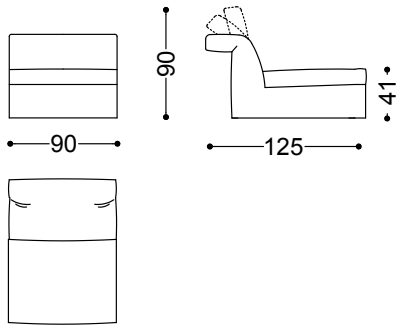

Bloom is both available in fabric or leather.

Sofa 3 seater 87.4" (2 terminal units 43.7" sx+dx)
 222x125x90 cm - 87.4x49.2x35.4"

Sofa 3.5 seater 99.2" (2 terminal units 49.6" sx+dx)
 252x125x90 cm - 99.2x49.2x35.4"

Sofa 4 seater 107.1" (2 terminal units 53.5" sx+dx)
 272x125x90 cm - 107.1x49.2x35.4"

Terminal unit left 43.7" + Central unit 39.4" +
 Chaiselongue left 53.5"x68.9"
 372x175x90 cm - 146.5x68.9x35.4"

Terminal unit with 1 arm left/right 43.7"
111x125x90 cm - 43.7x49.2x35.4"

Terminal unit with 1 arm left/right 49.6"
126x125x90 cm - 49.6x49.2x35.4"

Terminal unit with 1 arm left/right 53.5"
136x125x90 cm - 53.5x49.2x35.4"

Central unit 29.5"
75x125x90 cm - 29.5x49.2x35.4"

Central unit 35.4"

90x125x90 cm - 35.4x49.2x35.4"

Central unit 39.4"

100x125x90 cm - 39.4x49.2x35.4"

Chaiselongue with arm right/left 49.6"x68.9"

126x175x90 cm - 49.6x68.9x35.4"

Chaiselongue with arm right/left 53.5"x68.9"

136x175x90 cm - 53.5x68.9x35.4"