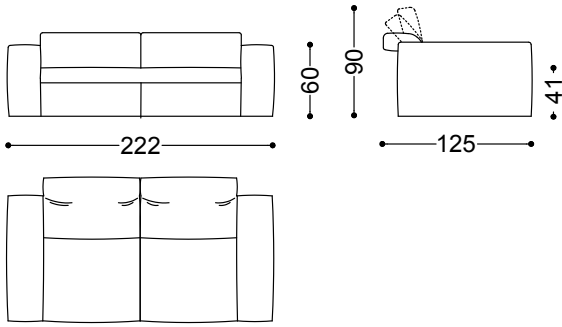

Bloom is a contemporary design where aesthetics and comfort flourish in your living room.

Sofa 3 seater 87.4" (2 terminal units 43.7" sx+dx)

222x125x90 cm - 87.4x49.2x35.4 in

Sofa 3.5 seater 99.2" (2 terminal units 49.6" sx+dx)

252x125x90 cm - 99.2x49.2x35.4 in

Sofa 4 seater 107.1" (2 terminal units 53.5" sx+dx)

272x125x90 cm - 107.1x49.2x35.4 in

Terminal unit left 43.7" + Central unit 39.4" + Chaiselongue left 53.5"x68.9"

372x175x90 cm - 146.5x68.9x35.4 in

Terminal unit with 1 arm left/right 43.7"

111x125x90 cm - 43.7x49.2x35.4 in

Terminal unit with 1 arm left/right 49.6"

126x125x90 cm - 49.6x49.2x35.4 in

Terminal unit with 1 arm left/right 53.5"

136x125x90 cm - 53.5x49.2x35.4 in

Central unit 29.5"

75x125x90 cm - 29.5x49.2x35.4 in

Central unit 35.4"

90x125x90 cm - 35.4x49.2x35.4 in

Central unit 39.4"

100x125x90 cm - 39.4x49.2x35.4 in

Chaiselongue with arm right/left 49.6"x68.9"

126x175x90 cm - 49.6x68.9x35.4 in