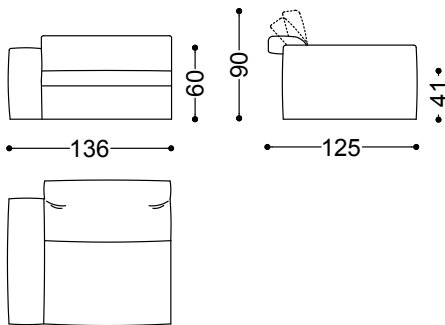

252x125x90 cm - 99.2x49.2x35.4 in

Sofa 4 seater 107.1" (2 terminal units 53.5" sx+dx)

272x125x90 cm - 107.1x49.2x35.4 in

Terminal unit left 43.7" + Central unit 39.4" + Chaiselongue left 53.5"x68.9"

372x175x90 cm - 146.5x68.9x35.4 in

Terminal unit with 1 arm left/right 43.7"

111x125x90 cm - 43.7x49.2x35.4 in

Terminal unit with 1 arm left/right 49.6"

126x125x90 cm - 49.6x49.2x35.4 in

Terminal unit with 1 arm left/right 53.5"

136x125x90 cm - 53.5x49.2x35.4 in

Central unit 29.5"

75x125x90 cm - 29.5x49.2x35.4 in

Central unit 35.4"

90x125x90 cm - 35.4x49.2x35.4 in

Central unit 39.4"

100x125x90 cm - 39.4x49.2x35.4 in

Chaiselongue with arm right/left 49.6"x68.9"

126x175x90 cm - 49.6x68.9x35.4 in

Chaiselongue with arm right/left 53.5"x68.9"

136x175x90 cm - 53.5x68.9x35.4 in

Pouf 39.4"x39.4"

100x100x41 cm - 39.4x39.4x16.1 in