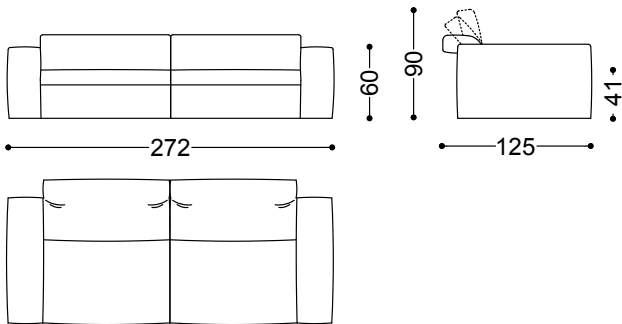

Bloom is a contemporary design where aesthetics and comfort flourish in your living room.

Sofa 3 seater 87.4" (2 terminal units 43.7" sx+dx)

222x125x90 cm - 87.4x49.2x35.4 in

Sofa 3.5 seater 99.2" (2 terminal units 49.6" sx+dx)

252x125x90 cm - 99.2x49.2x35.4 in

Sofa 4 seater 107.1" (2 terminal units 53.5" sx+dx)

272x125x90 cm - 107.1x49.2x35.4 in

Terminal unit left 43.7" + Central unit 39.4" + Chaiselongue left 53.5"x68.9"

372x175x90 cm - 146.5x68.9x35.4 in

Terminal unit with 1 arm left/right 43.7"

111x125x90 cm - 43.7x49.2x35.4 in

Terminal unit with 1 arm left/right 49.6"

126x125x90 cm - 49.6x49.2x35.4 in

Terminal unit with 1 arm left/right 53.5"

136x125x90 cm - 53.5x49.2x35.4 in

Central unit 29.5"

75x125x90 cm - 29.5x49.2x35.4 in

Central unit 35.4"

90x125x90 cm - 35.4x49.2x35.4 in

Central unit 39.4"

100x125x90 cm - 39.4x49.2x35.4 in

Chaiselongue with arm right/left 49.6"x68.9"

126x175x90 cm - 49.6x68.9x35.4 in