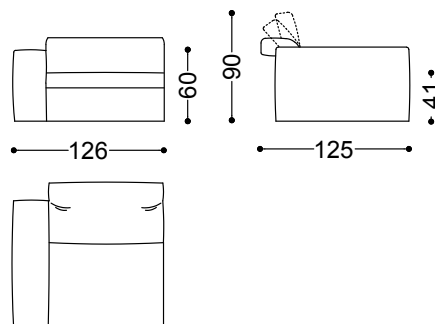

Bloom is both available in fabric or leather.

Sofa 3 seater 87.4" (2 terminal units 43.7" sx+dx)
 222x125x90 cm - 87.4x49.2x35.4"

Sofa 3.5 seater 99.2" (2 terminal units 49.6" sx+dx)
 252x125x90 cm - 99.2x49.2x35.4"

Sofa 4 seater 107.1" (2 terminal units 53.5" sx+dx)
 272x125x90 cm - 107.1x49.2x35.4"

Terminal unit left 43.7" + Central unit 39.4" +
 Chaiselongue left 53.5"x68.9"
 372x175x90 cm - 146.5x68.9x35.4"

Terminal unit with 1 arm left/right 43.7"
111x125x90 cm - 43.7x49.2x35.4"

Terminal unit with 1 arm left/right 49.6"
126x125x90 cm - 49.6x49.2x35.4"

Terminal unit with 1 arm left/right 53.5"
136x125x90 cm - 53.5x49.2x35.4"

Central unit 29.5"
75x125x90 cm - 29.5x49.2x35.4"

Central unit 35.4"

90x125x90 cm - 35.4x49.2x35.4"

Central unit 39.4"

100x125x90 cm - 39.4x49.2x35.4"

Chaiselongue with arm right/left 49.6"x68.9"

126x175x90 cm - 49.6x68.9x35.4"

Chaiselongue with arm right/left 53.5"x68.9"

136x175x90 cm - 53.5x68.9x35.4"