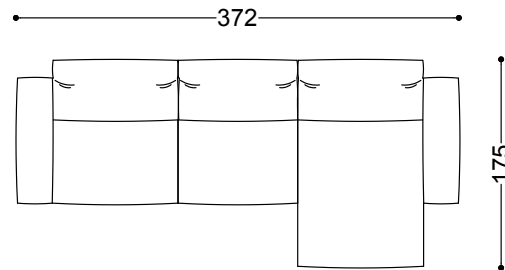

Bloom is both available in fabric or leather.

Sofa 3 seater 87.4" (2 terminal units 43.7" sx+dx)
 222x125x90 cm - 87.4x49.2x35.4"

Sofa 3.5 seater 99.2" (2 terminal units 49.6" sx+dx)
 252x125x90 cm - 99.2x49.2x35.4"

Sofa 4 seater 107.1" (2 terminal units 53.5" sx+dx)
 272x125x90 cm - 107.1x49.2x35.4"

Terminal unit left 43.7" + Central unit 39.4" +
 Chaiselongue left 53.5"x68.9"
 372x175x90 cm - 146.5x68.9x35.4"

Terminal unit with 1 arm left/right 43.7"
111x125x90 cm - 43.7x49.2x35.4"

Terminal unit with 1 arm left/right 49.6"
126x125x90 cm - 49.6x49.2x35.4"

Terminal unit with 1 arm left/right 53.5"
136x125x90 cm - 53.5x49.2x35.4"

Central unit 29.5"
75x125x90 cm - 29.5x49.2x35.4"

Central unit 35.4"

90x125x90 cm - 35.4x49.2x35.4"

Central unit 39.4"

100x125x90 cm - 39.4x49.2x35.4"

Chaiselongue with arm right/left 49.6"x68.9"

126x175x90 cm - 49.6x68.9x35.4"

Chaiselongue with arm right/left 53.5"x68.9"

136x175x90 cm - 53.5x68.9x35.4"