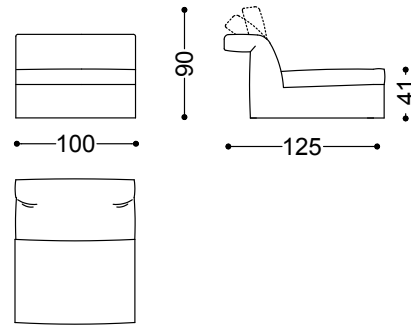

Bloom is both available in fabric or leather.

Sofa 3 seater 87.4" (2 terminal units 43.7" sx+dx)
 222x125x90 cm - 87.4x49.2x35.4"

Sofa 3.5 seater 99.2" (2 terminal units 49.6" sx+dx)
 252x125x90 cm - 99.2x49.2x35.4"

Sofa 4 seater 107.1" (2 terminal units 53.5" sx+dx)
 272x125x90 cm - 107.1x49.2x35.4"

Terminal unit left 43.7" + Central unit 39.4" +
 Chaiselongue left 53.5"x68.9"
 372x175x90 cm - 146.5x68.9x35.4"

Terminal unit with 1 arm left/right 43.7"
111x125x90 cm - 43.7x49.2x35.4"

Terminal unit with 1 arm left/right 49.6"
126x125x90 cm - 49.6x49.2x35.4"

Terminal unit with 1 arm left/right 53.5"
136x125x90 cm - 53.5x49.2x35.4"

Central unit 29.5"
75x125x90 cm - 29.5x49.2x35.4"

Central unit 35.4"

90x125x90 cm - 35.4x49.2x35.4"

Central unit 39.4"

100x125x90 cm - 39.4x49.2x35.4"

Chaiselongue with arm right/left 49.6"x68.9"

126x175x90 cm - 49.6x68.9x35.4"

Chaiselongue with arm right/left 53.5"x68.9"

136x175x90 cm - 53.5x68.9x35.4"