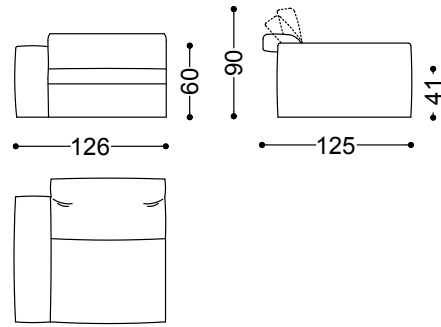

252x125x90 cm - 99.2x49.2x35.4 in

Sofa 4 seater 107.1" (2 terminal units 53.5" sx+dx)

272x125x90 cm - 107.1x49.2x35.4 in

Terminal unit left 43.7" + Central unit 39.4" + Chaiselongue left 53.5"x68.9"

372x175x90 cm - 146.5x68.9x35.4 in

Terminal unit with 1 arm left/right 43.7"

111x125x90 cm - 43.7x49.2x35.4 in

Terminal unit with 1 arm left/right 49.6"

126x125x90 cm - 49.6x49.2x35.4 in

Terminal unit with 1 arm left/right 53.5"

136x125x90 cm - 53.5x49.2x35.4 in

Central unit 29.5"

75x125x90 cm - 29.5x49.2x35.4 in

Central unit 35.4"

90x125x90 cm - 35.4x49.2x35.4 in

Central unit 39.4"

100x125x90 cm - 39.4x49.2x35.4 in

Chaiselongue with arm right/left 49.6"x68.9"

126x175x90 cm - 49.6x68.9x35.4 in

Chaiselongue with arm right/left 53.5"x68.9"

136x175x90 cm - 53.5x68.9x35.4 in

Pouf 39.4"x39.4"

100x100x41 cm - 39.4x39.4x16.1 in