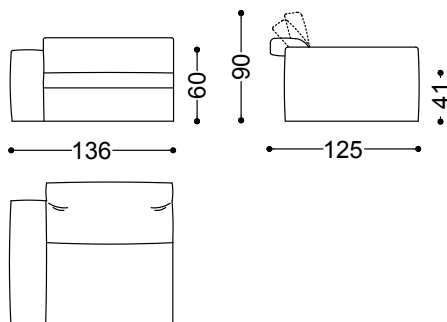

Bloom is both available in fabric or leather.

Sofa 3 seater 87.4" (2 terminal units 43.7" sx+dx)
 222x125x90 cm - 87.4x49.2x35.4"

Sofa 3.5 seater 99.2" (2 terminal units 49.6" sx+dx)
 252x125x90 cm - 99.2x49.2x35.4"

Sofa 4 seater 107.1" (2 terminal units 53.5" sx+dx)
 272x125x90 cm - 107.1x49.2x35.4"

Terminal unit left 43.7" + Central unit 39.4" +
 Chaiselongue left 53.5"x68.9"
 372x175x90 cm - 146.5x68.9x35.4"

Terminal unit with 1 arm left/right 43.7"
111x125x90 cm - 43.7x49.2x35.4"

Terminal unit with 1 arm left/right 49.6"
126x125x90 cm - 49.6x49.2x35.4"

Terminal unit with 1 arm left/right 53.5"
136x125x90 cm - 53.5x49.2x35.4"

Central unit 29.5"
75x125x90 cm - 29.5x49.2x35.4"

Central unit 35.4"

90x125x90 cm - 35.4x49.2x35.4"

Central unit 39.4"

100x125x90 cm - 39.4x49.2x35.4"

Chaiselongue with arm right/left 49.6"x68.9"

126x175x90 cm - 49.6x68.9x35.4"

Chaiselongue with arm right/left 53.5"x68.9"

136x175x90 cm - 53.5x68.9x35.4"