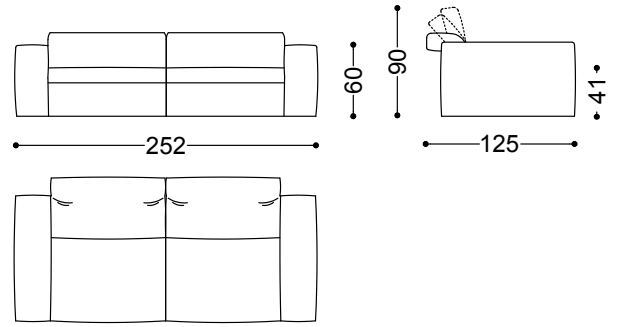

Bloom is both available in fabric or leather.

Sofa 3 seater 87.4" (2 terminal units 43.7" sx+dx)
 222x125x90 cm - 87.4x49.2x35.4"

Sofa 3.5 seater 99.2" (2 terminal units 49.6" sx+dx)
 252x125x90 cm - 99.2x49.2x35.4"

Sofa 4 seater 107.1" (2 terminal units 53.5" sx+dx)
 272x125x90 cm - 107.1x49.2x35.4"

Terminal unit left 43.7" + Central unit 39.4" +
 Chaiselongue left 53.5"x68.9"
 372x175x90 cm - 146.5x68.9x35.4"

Terminal unit with 1 arm left/right 43.7"
111x125x90 cm - 43.7x49.2x35.4"

Terminal unit with 1 arm left/right 49.6"
126x125x90 cm - 49.6x49.2x35.4"

Terminal unit with 1 arm left/right 53.5"
136x125x90 cm - 53.5x49.2x35.4"

Central unit 29.5"
75x125x90 cm - 29.5x49.2x35.4"

Central unit 35.4"

90x125x90 cm - 35.4x49.2x35.4"

Central unit 39.4"

100x125x90 cm - 39.4x49.2x35.4"

Chaiselongue with arm right/left 49.6"x68.9"

126x175x90 cm - 49.6x68.9x35.4"

Chaiselongue with arm right/left 53.5"x68.9"

136x175x90 cm - 53.5x68.9x35.4"