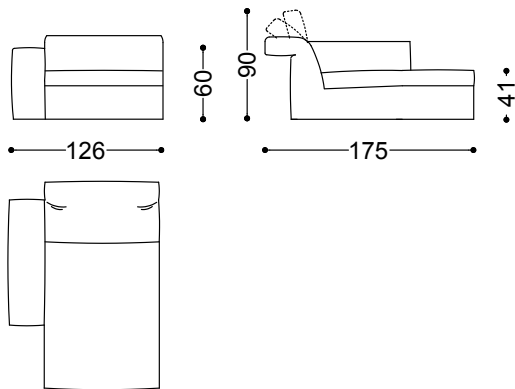

252x125x90 cm - 99.2x49.2x35.4 in

Sofa 4 seater 107.1" (2 terminal units 53.5" sx+dx)

272x125x90 cm - 107.1x49.2x35.4 in

Terminal unit left 43.7" + Central unit 39.4" + Chaiselongue left 53.5"x68.9"

372x175x90 cm - 146.5x68.9x35.4 in

Terminal unit with 1 arm left/right 43.7"

111x125x90 cm - 43.7x49.2x35.4 in

Terminal unit with 1 arm left/right 49.6"

126x125x90 cm - 49.6x49.2x35.4 in

Terminal unit with 1 arm left/right 53.5"

136x125x90 cm - 53.5x49.2x35.4 in

Central unit 29.5"

75x125x90 cm - 29.5x49.2x35.4 in

Central unit 35.4"

90x125x90 cm - 35.4x49.2x35.4 in

Central unit 39.4"

100x125x90 cm - 39.4x49.2x35.4 in

Chaiselongue with arm right/left 49.6"x68.9"

126x175x90 cm - 49.6x68.9x35.4 in

Chaiselongue with arm right/left 53.5"x68.9"

136x175x90 cm - 53.5x68.9x35.4 in

Pouf 39.4"x39.4"

100x100x41 cm - 39.4x39.4x16.1 in