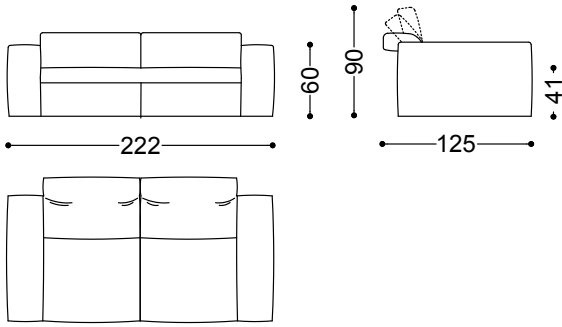

Bloom is both available in fabric or leather.

Sofa 3 seater 87.4" (2 terminal units 43.7" sx+dx)
 222x125x90 cm - 87.4x49.2x35.4"

Sofa 3.5 seater 99.2" (2 terminal units 49.6" sx+dx)
 252x125x90 cm - 99.2x49.2x35.4"

Sofa 4 seater 107.1" (2 terminal units 53.5" sx+dx)
 272x125x90 cm - 107.1x49.2x35.4"

Terminal unit left 43.7" + Central unit 39.4" +
 Chaiselongue left 53.5"x68.9"
 372x175x90 cm - 146.5x68.9x35.4"

Terminal unit with 1 arm left/right 43.7"
111x125x90 cm - 43.7x49.2x35.4"

Terminal unit with 1 arm left/right 49.6"
126x125x90 cm - 49.6x49.2x35.4"

Terminal unit with 1 arm left/right 53.5"
136x125x90 cm - 53.5x49.2x35.4"

Central unit 29.5"
75x125x90 cm - 29.5x49.2x35.4"

Central unit 35.4"

90x125x90 cm - 35.4x49.2x35.4"

Central unit 39.4"

100x125x90 cm - 39.4x49.2x35.4"

Chaiselongue with arm right/left 49.6"x68.9"

126x175x90 cm - 49.6x68.9x35.4"

Chaiselongue with arm right/left 53.5"x68.9"

136x175x90 cm - 53.5x68.9x35.4"