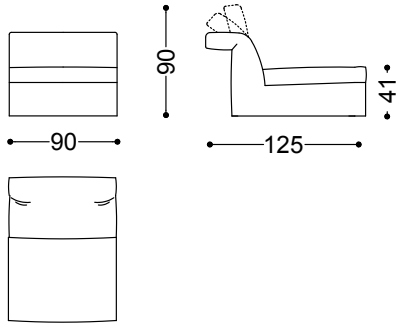

252x125x90 cm - 99.2x49.2x35.4 in

Sofa 4 seater 107.1" (2 terminal units 53.5" sx+dx)

272x125x90 cm - 107.1x49.2x35.4 in

Terminal unit left 43.7" + Central unit 39.4" + Chaiselongue left 53.5"x68.9"

372x175x90 cm - 146.5x68.9x35.4 in

Terminal unit with 1 arm left/right 43.7"

111x125x90 cm - 43.7x49.2x35.4 in

Terminal unit with 1 arm left/right 49.6"

126x125x90 cm - 49.6x49.2x35.4 in

Terminal unit with 1 arm left/right 53.5"

136x125x90 cm - 53.5x49.2x35.4 in

Central unit 29.5"

75x125x90 cm - 29.5x49.2x35.4 in

Central unit 35.4"

90x125x90 cm - 35.4x49.2x35.4 in

Central unit 39.4"

100x125x90 cm - 39.4x49.2x35.4 in

Chaiselongue with arm right/left 49.6"x68.9"

126x175x90 cm - 49.6x68.9x35.4 in

Chaiselongue with arm right/left 53.5"x68.9"

136x175x90 cm - 53.5x68.9x35.4 in

Pouf 39.4"x39.4"

100x100x41 cm - 39.4x39.4x16.1 in