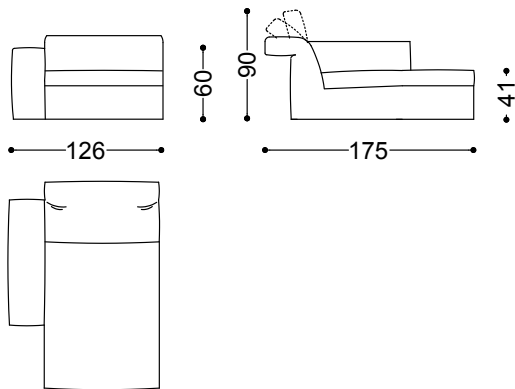

Sofa 4 seater 107.1" (2 terminal units 53.5" sx+dx)
 272x125x90 cm - 107.1x49.2x35.4"

Terminal unit left 43.7" + Central unit 39.4" +
 Chaiselongue left 53.5"x68.9"
 372x175x90 cm - 146.5x68.9x35.4"

Terminal unit with 1 arm left/right 43.7"
111x125x90 cm - 43.7x49.2x35.4"

Terminal unit with 1 arm left/right 49.6"
126x125x90 cm - 49.6x49.2x35.4"

Terminal unit with 1 arm left/right 53.5"
136x125x90 cm - 53.5x49.2x35.4"

Central unit 29.5"
75x125x90 cm - 29.5x49.2x35.4"

Central unit 35.4"

90x125x90 cm - 35.4x49.2x35.4"

Central unit 39.4"

100x125x90 cm - 39.4x49.2x35.4"

Chaiselongue with arm right/left 49.6"x68.9"

126x175x90 cm - 49.6x68.9x35.4"

Chaiselongue with arm right/left 53.5"x68.9"

136x175x90 cm - 53.5x68.9x35.4"

Pouf 39.4"x39.4"

100x100x41 cm - 39.4x39.4x16.1"