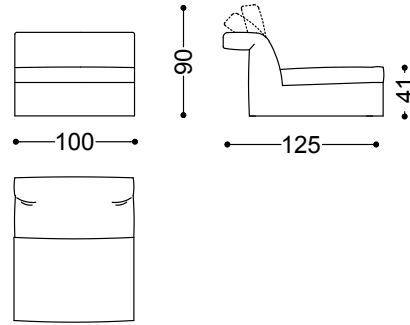

252x125x90 cm - 99.2x49.2x35.4 in

Sofa 4 seater 107.1" (2 terminal units 53.5" sx+dx)

272x125x90 cm - 107.1x49.2x35.4 in

Terminal unit left 43.7" + Central unit 39.4" + Chaiselongue left 53.5"x68.9"

372x175x90 cm - 146.5x68.9x35.4 in

Terminal unit with 1 arm left/right 43.7"

111x125x90 cm - 43.7x49.2x35.4 in

Terminal unit with 1 arm left/right 49.6"

126x125x90 cm - 49.6x49.2x35.4 in

Terminal unit with 1 arm left/right 53.5"

136x125x90 cm - 53.5x49.2x35.4 in

Central unit 29.5"

75x125x90 cm - 29.5x49.2x35.4 in

Central unit 35.4"

90x125x90 cm - 35.4x49.2x35.4 in

Central unit 39.4"

100x125x90 cm - 39.4x49.2x35.4 in

Chaiselongue with arm right/left 49.6"x68.9"

126x175x90 cm - 49.6x68.9x35.4 in

Chaiselongue with arm right/left 53.5"x68.9"

136x175x90 cm - 53.5x68.9x35.4 in

Pouf 39.4"x39.4"

100x100x41 cm - 39.4x39.4x16.1 in