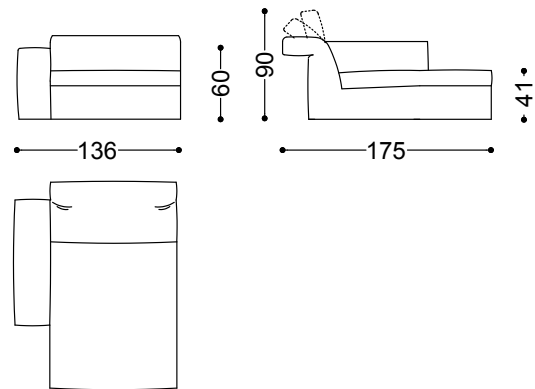

252x125x90 cm - 99.2x49.2x35.4 in

Sofa 4 seater 107.1" (2 terminal units 53.5" sx+dx)

272x125x90 cm - 107.1x49.2x35.4 in

Terminal unit left 43.7" + Central unit 39.4" + Chaiselongue left 53.5"x68.9"

372x175x90 cm - 146.5x68.9x35.4 in

Terminal unit with 1 arm left/right 43.7"

111x125x90 cm - 43.7x49.2x35.4 in

Terminal unit with 1 arm left/right 49.6"

126x125x90 cm - 49.6x49.2x35.4 in

Terminal unit with 1 arm left/right 53.5"

136x125x90 cm - 53.5x49.2x35.4 in

Central unit 29.5"

75x125x90 cm - 29.5x49.2x35.4 in

Central unit 35.4"

90x125x90 cm - 35.4x49.2x35.4 in

Central unit 39.4"

100x125x90 cm - 39.4x49.2x35.4 in

Chaiselongue with arm right/left 49.6"x68.9"

126x175x90 cm - 49.6x68.9x35.4 in

Chaiselongue with arm right/left 53.5"x68.9"

136x175x90 cm - 53.5x68.9x35.4 in

Pouf 39.4"x39.4"

100x100x41 cm - 39.4x39.4x16.1 in