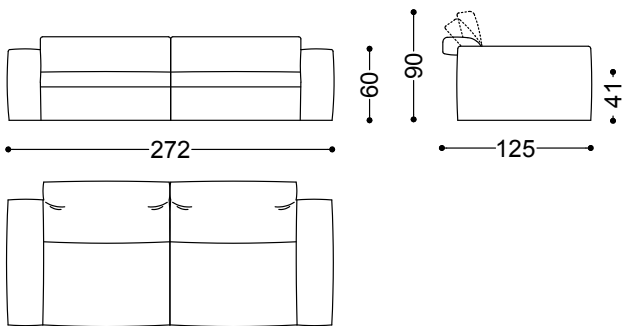

Bloom is both available in fabric or leather.

Sofa 3 seater 87.4" (2 terminal units 43.7" sx+dx)
 222x125x90 cm - 87.4x49.2x35.4"

Sofa 3.5 seater 99.2" (2 terminal units 49.6" sx+dx)
 252x125x90 cm - 99.2x49.2x35.4"

Sofa 4 seater 107.1" (2 terminal units 53.5" sx+dx)
 272x125x90 cm - 107.1x49.2x35.4"

Terminal unit left 43.7" + Central unit 39.4" +
 Chaiselongue left 53.5"x68.9"
 372x175x90 cm - 146.5x68.9x35.4"

Terminal unit with 1 arm left/right 43.7"
111x125x90 cm - 43.7x49.2x35.4"

Terminal unit with 1 arm left/right 49.6"
126x125x90 cm - 49.6x49.2x35.4"

Terminal unit with 1 arm left/right 53.5"
136x125x90 cm - 53.5x49.2x35.4"

Central unit 29.5"
75x125x90 cm - 29.5x49.2x35.4"

Central unit 35.4"

90x125x90 cm - 35.4x49.2x35.4"

Central unit 39.4"

100x125x90 cm - 39.4x49.2x35.4"

Chaiselongue with arm right/left 49.6"x68.9"

126x175x90 cm - 49.6x68.9x35.4"

Chaiselongue with arm right/left 53.5"x68.9"

136x175x90 cm - 53.5x68.9x35.4"