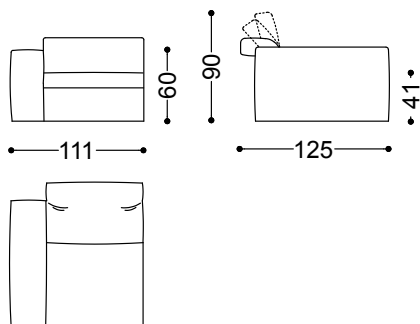

Bloom is both available in fabric or leather.

Sofa 3 seater 87.4" (2 terminal units 43.7" sx+dx)
 222x125x90 cm - 87.4x49.2x35.4"

Sofa 3.5 seater 99.2" (2 terminal units 49.6" sx+dx)
 252x125x90 cm - 99.2x49.2x35.4"

Sofa 4 seater 107.1" (2 terminal units 53.5" sx+dx)
 272x125x90 cm - 107.1x49.2x35.4"

Terminal unit left 43.7" + Central unit 39.4" +
 Chaiselongue left 53.5"x68.9"
 372x175x90 cm - 146.5x68.9x35.4"

Terminal unit with 1 arm left/right 43.7"
111x125x90 cm - 43.7x49.2x35.4"

Terminal unit with 1 arm left/right 49.6"
126x125x90 cm - 49.6x49.2x35.4"

Terminal unit with 1 arm left/right 53.5"
136x125x90 cm - 53.5x49.2x35.4"

Central unit 29.5"
75x125x90 cm - 29.5x49.2x35.4"

Central unit 35.4"

90x125x90 cm - 35.4x49.2x35.4"

Central unit 39.4"

100x125x90 cm - 39.4x49.2x35.4"

Chaiselongue with arm right/left 49.6"x68.9"

126x175x90 cm - 49.6x68.9x35.4"

Chaiselongue with arm right/left 53.5"x68.9"

136x175x90 cm - 53.5x68.9x35.4"