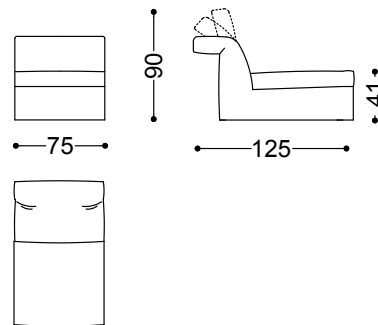

252x125x90 cm - 99.2x49.2x35.4 in

Sofa 4 seater 107.1" (2 terminal units 53.5" sx+dx)

272x125x90 cm - 107.1x49.2x35.4 in

Terminal unit left 43.7" + Central unit 39.4" + Chaiselongue left 53.5"x68.9"

372x175x90 cm - 146.5x68.9x35.4 in

Terminal unit with 1 arm left/right 43.7"

111x125x90 cm - 43.7x49.2x35.4 in

Terminal unit with 1 arm left/right 49.6"

126x125x90 cm - 49.6x49.2x35.4 in

Terminal unit with 1 arm left/right 53.5"

136x125x90 cm - 53.5x49.2x35.4 in

Central unit 29.5"

75x125x90 cm - 29.5x49.2x35.4 in

Central unit 35.4"

90x125x90 cm - 35.4x49.2x35.4 in

Central unit 39.4"

100x125x90 cm - 39.4x49.2x35.4 in

Chaiselongue with arm right/left 49.6"x68.9"

126x175x90 cm - 49.6x68.9x35.4 in

Chaiselongue with arm right/left 53.5"x68.9"

136x175x90 cm - 53.5x68.9x35.4 in

Pouf 39.4"x39.4"

100x100x41 cm - 39.4x39.4x16.1 in