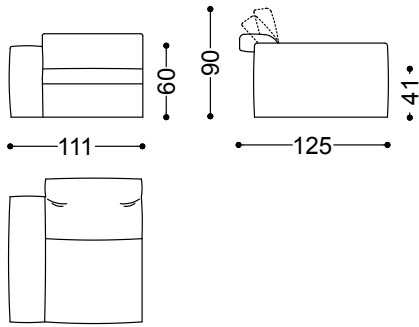

252x125x90 cm - 99.2x49.2x35.4 in

Sofa 4 seater 107.1" (2 terminal units 53.5" sx+dx)

272x125x90 cm - 107.1x49.2x35.4 in

Terminal unit left 43.7" + Central unit 39.4" + Chaiselongue left 53.5"x68.9"

372x175x90 cm - 146.5x68.9x35.4 in

Terminal unit with 1 arm left/right 43.7"

111x125x90 cm - 43.7x49.2x35.4 in

Terminal unit with 1 arm left/right 49.6"

126x125x90 cm - 49.6x49.2x35.4 in

Terminal unit with 1 arm left/right 53.5"

136x125x90 cm - 53.5x49.2x35.4 in

Central unit 29.5"

75x125x90 cm - 29.5x49.2x35.4 in

Central unit 35.4"

90x125x90 cm - 35.4x49.2x35.4 in

Central unit 39.4"

100x125x90 cm - 39.4x49.2x35.4 in

Chaiselongue with arm right/left 49.6"x68.9"

126x175x90 cm - 49.6x68.9x35.4 in

Chaiselongue with arm right/left 53.5"x68.9"

136x175x90 cm - 53.5x68.9x35.4 in

Pouf 39.4"x39.4"

100x100x41 cm - 39.4x39.4x16.1 in