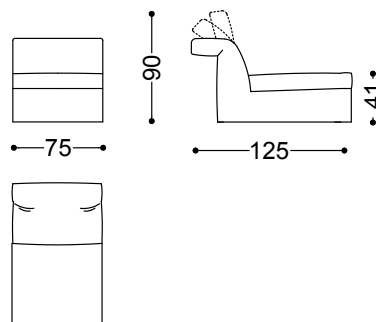

Bloom is both available in fabric or leather.

Sofa 3 seater 87.4" (2 terminal units 43.7" sx+dx)
 222x125x90 cm - 87.4x49.2x35.4"

Sofa 3.5 seater 99.2" (2 terminal units 49.6" sx+dx)
 252x125x90 cm - 99.2x49.2x35.4"

Sofa 4 seater 107.1" (2 terminal units 53.5" sx+dx)
 272x125x90 cm - 107.1x49.2x35.4"

Terminal unit left 43.7" + Central unit 39.4" +
 Chaiselongue left 53.5"x68.9"
 372x175x90 cm - 146.5x68.9x35.4"

Terminal unit with 1 arm left/right 43.7"
111x125x90 cm - 43.7x49.2x35.4"

Terminal unit with 1 arm left/right 49.6"
126x125x90 cm - 49.6x49.2x35.4"

Terminal unit with 1 arm left/right 53.5"
136x125x90 cm - 53.5x49.2x35.4"

Central unit 29.5"
75x125x90 cm - 29.5x49.2x35.4"

Central unit 35.4"

90x125x90 cm - 35.4x49.2x35.4"

Central unit 39.4"

100x125x90 cm - 39.4x49.2x35.4"

Chaiselongue with arm right/left 49.6"x68.9"

126x175x90 cm - 49.6x68.9x35.4"

Chaiselongue with arm right/left 53.5"x68.9"

136x175x90 cm - 53.5x68.9x35.4"