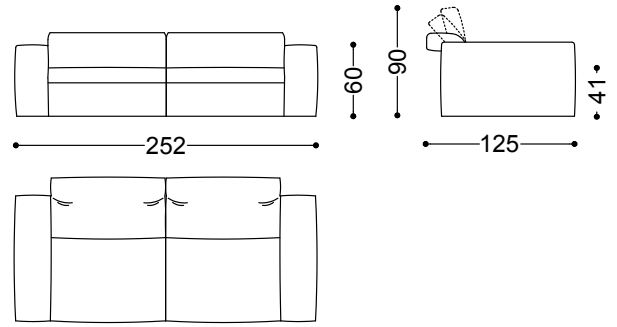

Bloom is a contemporary design where aesthetics and comfort flourish in your living room.

Sofa 3 seater 87.4" (2 terminal units 43.7" sx+dx)

222x125x90 cm - 87.4x49.2x35.4 in

Sofa 3.5 seater 99.2" (2 terminal units 49.6" sx+dx)

252x125x90 cm - 99.2x49.2x35.4 in

Sofa 4 seater 107.1" (2 terminal units 53.5" sx+dx)

272x125x90 cm - 107.1x49.2x35.4 in

Terminal unit left 43.7" + Central unit 39.4" + Chaiselongue left 53.5"x68.9"

372x175x90 cm - 146.5x68.9x35.4 in

Terminal unit with 1 arm left/right 43.7"

111x125x90 cm - 43.7x49.2x35.4 in

Terminal unit with 1 arm left/right 49.6"

126x125x90 cm - 49.6x49.2x35.4 in

Terminal unit with 1 arm left/right 53.5"

136x125x90 cm - 53.5x49.2x35.4 in

Central unit 29.5"

75x125x90 cm - 29.5x49.2x35.4 in

Central unit 35.4"

90x125x90 cm - 35.4x49.2x35.4 in

Central unit 39.4"

100x125x90 cm - 39.4x49.2x35.4 in

Chaiselongue with arm right/left 49.6"x68.9"

126x175x90 cm - 49.6x68.9x35.4 in