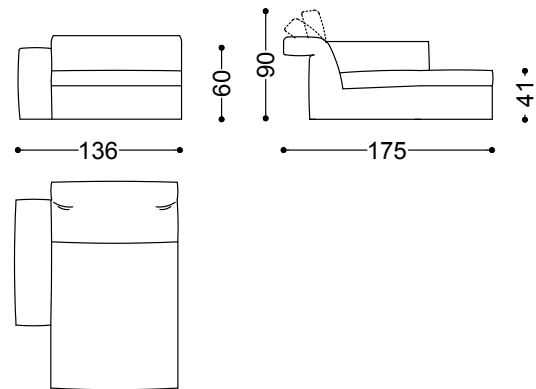

Sofa 4 seater 107.1" (2 terminal units 53.5" sx+dx)
 272x125x90 cm - 107.1x49.2x35.4"

Terminal unit left 43.7" + Central unit 39.4" +
 Chaiselongue left 53.5"x68.9"
 372x175x90 cm - 146.5x68.9x35.4"

Terminal unit with 1 arm left/right 43.7"
111x125x90 cm - 43.7x49.2x35.4"

Terminal unit with 1 arm left/right 49.6"
126x125x90 cm - 49.6x49.2x35.4"

Terminal unit with 1 arm left/right 53.5"
136x125x90 cm - 53.5x49.2x35.4"

Central unit 29.5"
75x125x90 cm - 29.5x49.2x35.4"

Central unit 35.4"

90x125x90 cm - 35.4x49.2x35.4"

Central unit 39.4"

100x125x90 cm - 39.4x49.2x35.4"

Chaiselongue with arm right/left 49.6"x68.9"

126x175x90 cm - 49.6x68.9x35.4"

Chaiselongue with arm right/left 53.5"x68.9"

136x175x90 cm - 53.5x68.9x35.4"

Pouf 39.4"x39.4"

100x100x41 cm - 39.4x39.4x16.1"