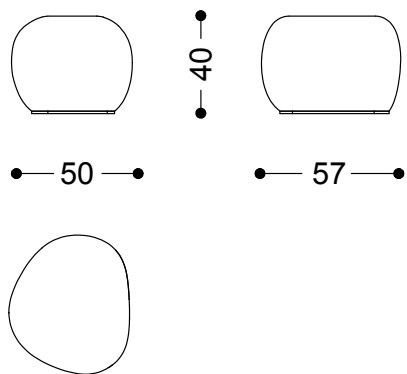

Small pouf

50x57x40 cm - 19.7x22.4x15.7 in