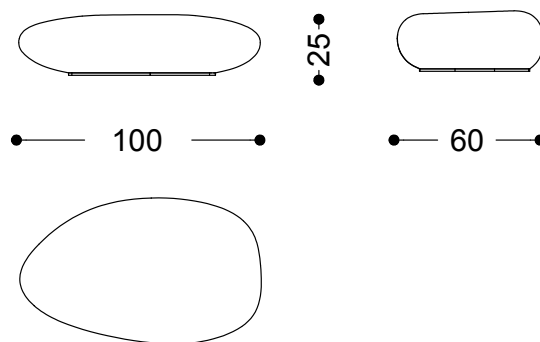

Low pouf

100x60x25 cm - 39.4x23.6x9.8 in