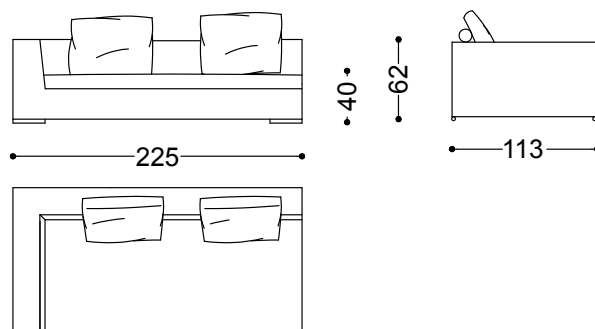

Sofa 2,5 seater with 2 arms 80,7"

205x113x62 cm - 80.7x44.5x24.4 in

Sofa 3 seater with 2 arms 88,6"

225x113x62 cm - 88.6x44.5x24.4 in

Sofa 4 seater with 2 arms 100,4"

255x113x62 cm - 100.4x44.5x24.4 in

Terminal unit with 1 arm left/right 68,9"

175x113x62 cm - 68.9x44.5x24.4 in

Terminal unit with 1 arm left/right 76,8"
195x113x62 cm - 76.8x44.5x24.4 in

Terminal unit with 1 arm left/right 88,6"
225x113x62 cm - 88.6x44.5x24.4 in

Corner 44,5"x44,5"
113x113x62 cm - 44.5x44.5x24.4 in

223x113x40 cm - 87.8x44.5x15.7 in

Cylindrical back detail Ø 9,8"x43,3"

110x25x25 cm - 43.3x9.8x9.8 in

Cushion with Cylindrical Back 32"x 24"
80x60 cm - 31.5x23.6 in

Terminal unit 2,5 seater right 76,8" +
Terminal unit 2,5 seater right 76,8"
308x195x62 cm - 121.3x76.8x24.4 in

Terminal unit 2,5 seater left 76,8" + Terminal
unit 2,5 seater left 76,8" + Terminal unit 2,5
seater right 76,8" + Pouff 44,5"x44,5"
390x421x62 cm - 153.5x165.7x24.4 in