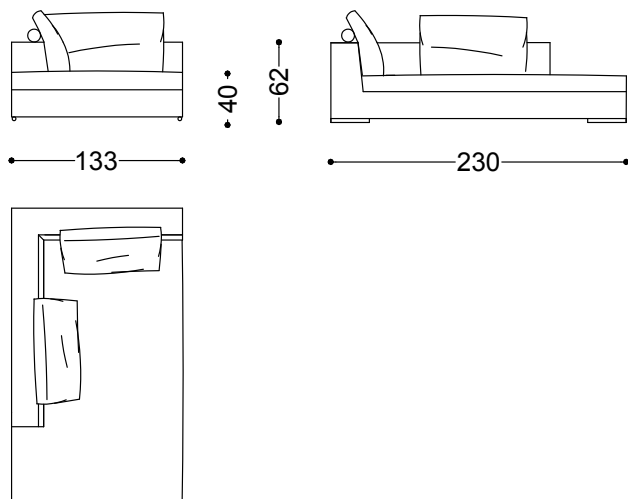

Sofa 2,5 seater with 2 arms 80,7"

205x113x62 cm - 80.7x44.5x24.4 in

Sofa 3 seater with 2 arms 88,6"

225x113x62 cm - 88.6x44.5x24.4 in

Sofa 4 seater with 2 arms 100,4"

255x113x62 cm - 100.4x44.5x24.4 in

Terminal unit with 1 arm left/right 68,9"

175x113x62 cm - 68.9x44.5x24.4 in

Terminal unit with 1 arm left/right 76,8"
195x113x62 cm - 76.8x44.5x24.4 in

Terminal unit with 1 arm left/right 88,6"
225x113x62 cm - 88.6x44.5x24.4 in

Corner 44,5"x44,5"
113x113x62 cm - 44.5x44.5x24.4 in

Chaiselongue left/right 90,6"x44,5"
113x230x62 cm - 44.5x90.6x24.4 in

Chaiselongue left/right 90,6"x52,4"

133x230x62 cm - 52.4x90.6x24.4 in

Pouff 44,5"x44,5"

113x113x40 cm - 44.5x44.5x15.7 in

Pouff 87,5"x44,5"

223x113x40 cm - 87.8x44.5x15.7 in

Cylindrical back detail Ø 9,8"x43,3"

110x25x25 cm - 43.3x9.8x9.8 in

Cushion with Cylindrical Back 32"x 24"
80x60 cm - 31.5x23.6 in

Terminal unit 2,5 seater right 76,8" +
Terminal unit 2,5 seater right 76,8"
308x195x62 cm - 121.3x76.8x24.4 in