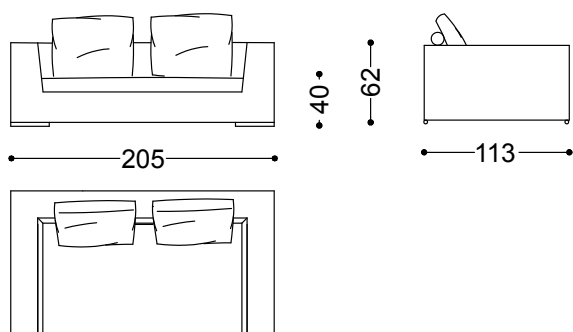

Carta Bianca can be upholstered in fabric or leather.

Cartabianca is also available with a reduced depth of 5, 10 or 15 centimeters, with the exception of the poufs.

Sofa 2,5 seater with 2 arms 80,7"
205x113x62 cm - 80.7x44.5x24.4"

Sofa 3 seater with 2 arms 88,6"
225x113x62 cm - 88.6x44.5x24.4"

Sofa 4 seater with 2 arms 100,4"
255x113x62 cm - 100.4x44.5x24.4"

Terminal unit with 1 arm left/right 68,9"
175x113x62 cm - 68.9x44.5x24.4"

Terminal unit with 1 arm left/right 76,8"
195x113x62 cm - 76.8x44.5x24.4"

Terminal unit with 1 arm left/right 88,6"
225x113x62 cm - 88.6x44.5x24.4"

Corner 44,5"x44,5"
113x113x62 cm - 44.5x44.5x24.4"

Chaiselongue left/right 90,6"x44,5"
113x230x62 cm - 44.5x90.6x24.4"

Terminal unit 2,5 seater left 76,8" + Terminal
unit 2,5 seater right 76,8" + Corner
44,5"x44,5"
308x308x62 cm - 121.3x121.3x24.4"

Terminal unit 2,5 seater left 76,8" + Terminal
unit 2,5 seater left 76,8" + Terminal unit 2,5
seater right 76,8" + Pouff 44,5"x44,5"
390x421x62 cm - 153.5x165.7x24.4"