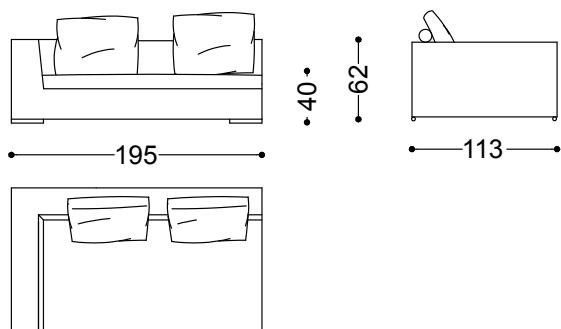

Carta Bianca can be upholstered in fabric or leather.

Cartabianca is also available with a reduced depth of 5, 10 or 15 centimeters, with the exception of the poufs.

Sofa 2,5 seater with 2 arms 80,7"
205x113x62 cm - 80.7x44.5x24.4"

Sofa 3 seater with 2 arms 88,6"
225x113x62 cm - 88.6x44.5x24.4"

Sofa 4 seater with 2 arms 100,4"
255x113x62 cm - 100.4x44.5x24.4"

Terminal unit with 1 arm left/right 68,9"
175x113x62 cm - 68.9x44.5x24.4"

Terminal unit with 1 arm left/right 76,8"
195x113x62 cm - 76.8x44.5x24.4"

Terminal unit with 1 arm left/right 88,6"
225x113x62 cm - 88.6x44.5x24.4"

Corner 44,5"x44,5"
113x113x62 cm - 44.5x44.5x24.4"

Chaiselongue left/right 90,6"x44,5"
113x230x62 cm - 44.5x90.6x24.4"

Chaiselongue left/right 90,6"x52,4"

133x230x62 cm - 52.4x90.6x24.4"

Pouff 44,5"x44,5"

113x113x40 cm - 44.5x44.5x15.7"

Pouff 87,5"x44,5"

223x113x40 cm - 87.8x44.5x15.7"

Cylindrical back detail Ø 9,8"x43,3"

110x25x25 cm - 43.3x9.8x9.8"