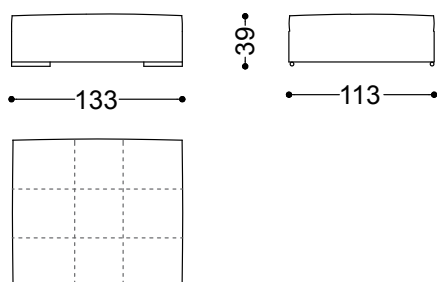

Terminal unit with 1 arm left/right 76,8"
195x113x62 cm - 76.8x44.5x24.4"

Terminal unit with 1 arm left/right 88,6"
225x113x62 cm - 88.6x44.5x24.4"

Corner 44,5"x44,5"
113x113x62 cm - 44.5x44.5x24.4"

Chaiselongue left/right 90,6"x44,5"
113x230x62 cm - 44.5x90.6x24.4"

Chaiselongue left/right 90,6"x52,4"

133x230x62 cm - 52.4x90.6x24.4"

Pouff 44,5"x44,5"

113x113x40 cm - 44.5x44.5x15.7"

Pouff 87,5"x44,5"

223x113x40 cm - 87.8x44.5x15.7"

Cylindrical back detail Ø 9,8"x43,3"

110x25x25 cm - 43.3x9.8x9.8"

Cushion with Cylindrical Back 32"x 24"
80x60 cm - 31.5x23.6"

Terminal unit 2,5 seater right 76,8" +
Terminal unit 2,5 seater right 76,8"
308x195x62 cm - 121.3x76.8x24.4"

Terminal unit 2,5 seater left 76,8" + Pouff
87,5"x44,5"
308x223x62 cm - 121.3x87.8x24.4"

Terminal unit 2,5 seater left 76,8" + Terminal
unit 2,5 seater right 76,8" + Corner
44,5"x44,5"
308x308x62 cm - 121.3x121.3x24.4"

Terminal unit 2,5 seater left 76,8" + Terminal
unit 2,5 seater left 76,8" + Terminal unit 2,5
seater right 76,8" + Pouff 44,5"x44,5"
390x421x62 cm - 153.5x165.7x24.4"