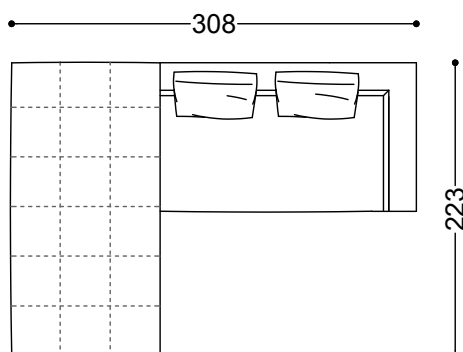

Terminal unit with 1 arm left/right 76,8"
195x113x62 cm - 76.8x44.5x24.4"

Terminal unit with 1 arm left/right 88,6"
225x113x62 cm - 88.6x44.5x24.4"

Corner 44,5"x44,5"
113x113x62 cm - 44.5x44.5x24.4"

Chaiselongue left/right 90,6"x44,5"
113x230x62 cm - 44.5x90.6x24.4"

Chaiselongue left/right 90,6"x52,4"

133x230x62 cm - 52.4x90.6x24.4"

Pouff 44,5"x44,5"

113x113x40 cm - 44.5x44.5x15.7"

Pouff 87,5"x44,5"

223x113x40 cm - 87.8x44.5x15.7"

Cylindrical back detail Ø 9,8"x43,3"

110x25x25 cm - 43.3x9.8x9.8"

Cushion with Cylindrical Back 32"x 24"
80x60 cm - 31.5x23.6"

Terminal unit 2,5 seater right 76,8" +
Terminal unit 2,5 seater right 76,8"
308x195x62 cm - 121.3x76.8x24.4"

Terminal unit 2,5 seater left 76,8" + Pouff
87,5"x44,5"
308x223x62 cm - 121.3x87.8x24.4"

Terminal unit 2,5 seater left 76,8" + Terminal
unit 2,5 seater right 76,8" + Corner
44,5"x44,5"
308x308x62 cm - 121.3x121.3x24.4"

Terminal unit 2,5 seater left 76,8" + Terminal
unit 2,5 seater left 76,8" + Terminal unit 2,5
seater right 76,8" + Pouff 44,5"x44,5"
390x421x62 cm - 153.5x165.7x24.4"