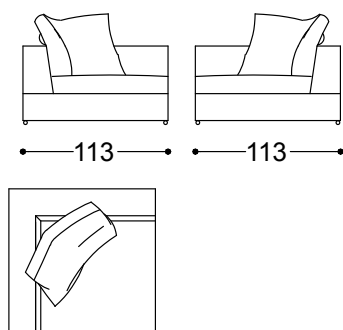

Sofa 2,5 seater with 2 arms 80,7"

205x113x62 cm - 80.7x44.5x24.4 in

Sofa 3 seater with 2 arms 88,6"

225x113x62 cm - 88.6x44.5x24.4 in

Sofa 4 seater with 2 arms 100,4"

255x113x62 cm - 100.4x44.5x24.4 in

Terminal unit with 1 arm left/right 68,9"

175x113x62 cm - 68.9x44.5x24.4 in

Terminal unit with 1 arm left/right 76,8"
195x113x62 cm - 76.8x44.5x24.4 in

Terminal unit with 1 arm left/right 88,6"
225x113x62 cm - 88.6x44.5x24.4 in

Corner 44,5"x44,5"
113x113x62 cm - 44.5x44.5x24.4 in

Chaiselongue left/right 90,6"x44,5"
113x230x62 cm - 44.5x90.6x24.4 in

Chaiselongue left/right 90,6"x52,4"

133x230x62 cm - 52.4x90.6x24.4 in

Pouff 44,5"x44,5"

113x113x40 cm - 44.5x44.5x15.7 in

Pouff 87,5"x44,5"

223x113x40 cm - 87.8x44.5x15.7 in

Cylindrical back detail Ø 9,8"x43,3"

110x25x25 cm - 43.3x9.8x9.8 in

Cushion with Cylindrical Back 32"x 24"
80x60 cm - 31.5x23.6 in

Terminal unit 2,5 seater right 76,8" +
Terminal unit 2,5 seater right 76,8"
308x195x62 cm - 121.3x76.8x24.4 in