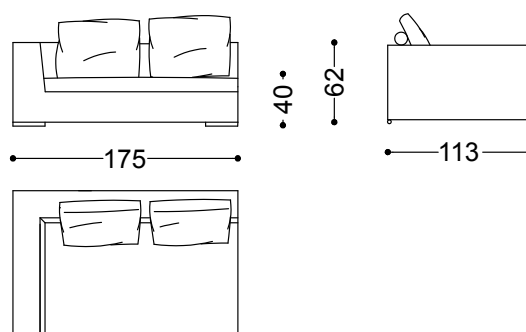

Sofa 2,5 seater with 2 arms 80,7"

205x113x62 cm - 80.7x44.5x24.4 in

Sofa 3 seater with 2 arms 88,6"

225x113x62 cm - 88.6x44.5x24.4 in

Sofa 4 seater with 2 arms 100,4"

255x113x62 cm - 100.4x44.5x24.4 in

Terminal unit with 1 arm left/right 68,9"

175x113x62 cm - 68.9x44.5x24.4 in

Terminal unit with 1 arm left/right 76,8"
195x113x62 cm - 76.8x44.5x24.4 in

Terminal unit with 1 arm left/right 88,6"
225x113x62 cm - 88.6x44.5x24.4 in

Corner 44,5"x44,5"
113x113x62 cm - 44.5x44.5x24.4 in

223x113x40 cm - 87.8x44.5x15.7 in

Cylindrical back detail Ø 9,8"x43,3"

110x25x25 cm - 43.3x9.8x9.8 in

Cushion with Cylindrical Back 32"x 24"
80x60 cm - 31.5x23.6 in

Terminal unit 2,5 seater right 76,8" +
Terminal unit 2,5 seater right 76,8"
308x195x62 cm - 121.3x76.8x24.4 in

Terminal unit 2,5 seater left 76,8" + Terminal
unit 2,5 seater left 76,8" + Terminal unit 2,5
seater right 76,8" + Pouff 44,5"x44,5"
390x421x62 cm - 153.5x165.7x24.4 in