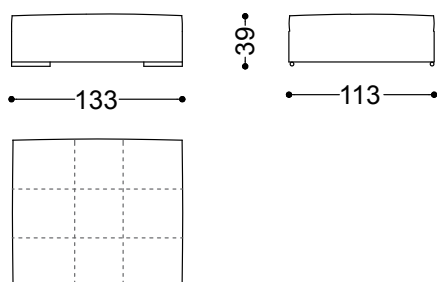

175x113x62 cm - 68.9x44.5x24.4 in

Terminal unit with 1 arm left/right 76,8"
195x113x62 cm - 76.8x44.5x24.4 in

Terminal unit with 1 arm left/right 88,6"
225x113x62 cm - 88.6x44.5x24.4 in

Corner 44,5"x44,5"
113x113x62 cm - 44.5x44.5x24.4 in

Chaiselongue left/right 90,6"x44,5"
113x230x62 cm - 44.5x90.6x24.4 in

Chaiselongue left/right 90,6"x52,4"

133x230x62 cm - 52.4x90.6x24.4 in

Pouff 44,5"x44,5"

113x113x40 cm - 44.5x44.5x15.7 in

Pouff 87,5"x44,5"

223x113x40 cm - 87.8x44.5x15.7 in

Cylindrical back detail Ø 9,8"x43,3"

110x25x25 cm - 43.3x9.8x9.8 in

Cushion with Cylindrical Back 32"x 24"
80x60 cm - 31.5x23.6 in

Terminal unit 2,5 seater right 76,8" +
Terminal unit 2,5 seater right 76,8"
308x195x62 cm - 121.3x76.8x24.4 in

Terminal unit 2,5 seater left 76,8" + Pouff
87,5"x44,5"
308x223x62 cm - 121.3x87.8x24.4 in

Terminal unit 2,5 seater left 76,8" + Terminal
unit 2,5 seater right 76,8" + Corner
44,5"x44,5"
308x308x62 cm - 121.3x121.3x24.4 in