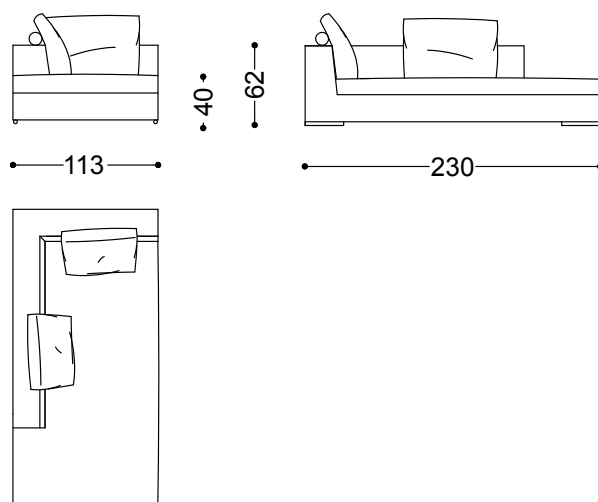

175x113x62 cm - 68.9x44.5x24.4 in

Terminal unit with 1 arm left/right 76,8"
195x113x62 cm - 76.8x44.5x24.4 in

Terminal unit with 1 arm left/right 88,6"
225x113x62 cm - 88.6x44.5x24.4 in

Corner 44,5"x44,5"
113x113x62 cm - 44.5x44.5x24.4 in

Chaiselongue left/right 90,6"x44,5"
113x230x62 cm - 44.5x90.6x24.4 in

Chaiselongue left/right 90,6"x52,4"

133x230x62 cm - 52.4x90.6x24.4 in

Pouff 44,5"x44,5"

113x113x40 cm - 44.5x44.5x15.7 in

Pouff 87,5"x44,5"

223x113x40 cm - 87.8x44.5x15.7 in

Cylindrical back detail Ø 9,8"x43,3"

110x25x25 cm - 43.3x9.8x9.8 in

Cushion with Cylindrical Back 32"x 24"
80x60 cm - 31.5x23.6 in

Terminal unit 2,5 seater right 76,8" +
Terminal unit 2,5 seater right 76,8"
308x195x62 cm - 121.3x76.8x24.4 in

Terminal unit 2,5 seater left 76,8" + Pouff
87,5"x44,5"
308x223x62 cm - 121.3x87.8x24.4 in

Terminal unit 2,5 seater left 76,8" + Terminal
unit 2,5 seater right 76,8" + Corner
44,5"x44,5"
308x308x62 cm - 121.3x121.3x24.4 in