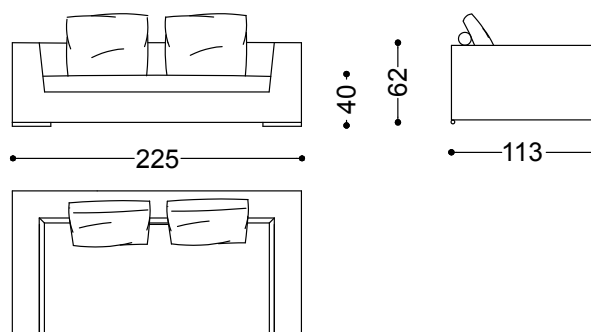

Carta Bianca can be upholstered in fabric or leather.

Cartabianca is also available with a reduced depth of 5, 10 or 15 centimeters, with the exception of the poufs.

Sofa 2,5 seater with 2 arms 80,7"
205x113x62 cm - 80.7x44.5x24.4"

Sofa 3 seater with 2 arms 88,6"
225x113x62 cm - 88.6x44.5x24.4"

Sofa 4 seater with 2 arms 100,4"
255x113x62 cm - 100.4x44.5x24.4"

Terminal unit with 1 arm left/right 68,9"
175x113x62 cm - 68.9x44.5x24.4"

Terminal unit with 1 arm left/right 76,8"
195x113x62 cm - 76.8x44.5x24.4"

Terminal unit with 1 arm left/right 88,6"
225x113x62 cm - 88.6x44.5x24.4"

Corner 44,5"x44,5"
113x113x62 cm - 44.5x44.5x24.4"

Chaiselongue left/right 90,6"x44,5"
113x230x62 cm - 44.5x90.6x24.4"

Terminal unit 2,5 seater left 76,8" + Terminal
unit 2,5 seater right 76,8" + Corner
44,5"x44,5"
308x308x62 cm - 121.3x121.3x24.4"

Terminal unit 2,5 seater left 76,8" + Terminal
unit 2,5 seater left 76,8" + Terminal unit 2,5
seater right 76,8" + Pouff 44,5"x44,5"
390x421x62 cm - 153.5x165.7x24.4"