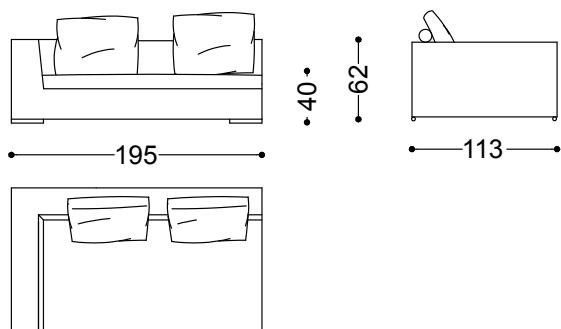

Sofa 2,5 seater with 2 arms 80,7"

205x113x62 cm - 80.7x44.5x24.4 in

Sofa 3 seater with 2 arms 88,6"

225x113x62 cm - 88.6x44.5x24.4 in

Sofa 4 seater with 2 arms 100,4"

255x113x62 cm - 100.4x44.5x24.4 in

Terminal unit with 1 arm left/right 68,9"

175x113x62 cm - 68.9x44.5x24.4 in

Terminal unit with 1 arm left/right 76,8"
195x113x62 cm - 76.8x44.5x24.4 in

Terminal unit with 1 arm left/right 88,6"
225x113x62 cm - 88.6x44.5x24.4 in

Corner 44,5"x44,5"
113x113x62 cm - 44.5x44.5x24.4 in

223x113x40 cm - 87.8x44.5x15.7 in

Cylindrical back detail Ø 9,8"x43,3"

110x25x25 cm - 43.3x9.8x9.8 in

Cushion with Cylindrical Back 32"x 24"
80x60 cm - 31.5x23.6 in

Terminal unit 2,5 seater right 76,8" +
Terminal unit 2,5 seater right 76,8"
308x195x62 cm - 121.3x76.8x24.4 in

Terminal unit 2,5 seater left 76,8" + Terminal
unit 2,5 seater left 76,8" + Terminal unit 2,5
seater right 76,8" + Pouff 44,5"x44,5"
390x421x62 cm - 153.5x165.7x24.4 in