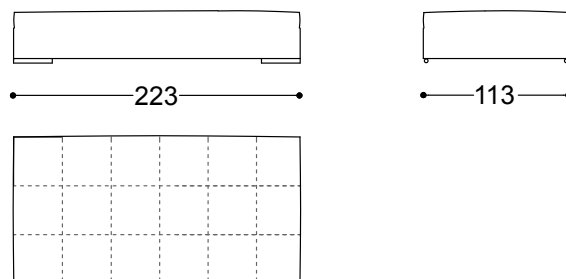

Sofa 3 seater with 2 arms 88,6"
225x113x62 cm - 88.6x44.5x24.4"

Sofa 4 seater with 2 arms 100,4"
255x113x62 cm - 100.4x44.5x24.4"

Terminal unit with 1 arm left/right 68,9"
175x113x62 cm - 68.9x44.5x24.4"

Terminal unit with 1 arm left/right 76,8"
195x113x62 cm - 76.8x44.5x24.4"

Terminal unit with 1 arm left/right 88,6"
225x113x62 cm - 88.6x44.5x24.4"

Corner 44,5"x44,5"
113x113x62 cm - 44.5x44.5x24.4"

Chaiselongue left/right 90,6"x44,5"
113x230x62 cm - 44.5x90.6x24.4"

Chaiselongue left/right 90,6"x52,4"

133x230x62 cm - 52.4x90.6x24.4"

Pouff 44,5"x44,5"

113x113x40 cm - 44.5x44.5x15.7"

Pouff 87,5"x44,5"

223x113x40 cm - 87.8x44.5x15.7"

Cylindrical back detail Ø 9,8"x43,3"

110x25x25 cm - 43.3x9.8x9.8"

Terminal unit 2,5 seater left 76,8" + Terminal
unit 2,5 seater right 76,8" + Corner
44,5"x44,5"
308x308x62 cm - 121.3x121.3x24.4"

Terminal unit 2,5 seater left 76,8" + Terminal
unit 2,5 seater left 76,8" + Terminal unit 2,5
seater right 76,8" + Pouff 44,5"x44,5"
390x421x62 cm - 153.5x165.7x24.4"