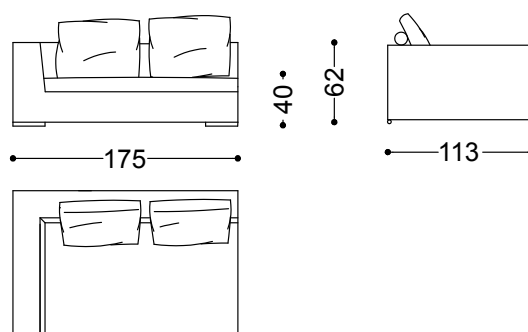

Carta Bianca can be upholstered in fabric or leather.

Cartabianca is also available with a reduced depth of 5, 10 or 15 centimeters, with the exception of the poufs.

Sofa 2,5 seater with 2 arms 80,7"
205x113x62 cm - 80.7x44.5x24.4"

Sofa 3 seater with 2 arms 88,6"
225x113x62 cm - 88.6x44.5x24.4"

Sofa 4 seater with 2 arms 100,4"
255x113x62 cm - 100.4x44.5x24.4"

Terminal unit with 1 arm left/right 68,9"
175x113x62 cm - 68.9x44.5x24.4"

Terminal unit with 1 arm left/right 76,8"
195x113x62 cm - 76.8x44.5x24.4"

Terminal unit with 1 arm left/right 88,6"
225x113x62 cm - 88.6x44.5x24.4"

Corner 44,5"x44,5"
113x113x62 cm - 44.5x44.5x24.4"

Chaiselongue left/right 90,6"x44,5"
113x230x62 cm - 44.5x90.6x24.4"

Chaiselongue left/right 90,6"x52,4"

133x230x62 cm - 52.4x90.6x24.4"

Pouff 44,5"x44,5"

113x113x40 cm - 44.5x44.5x15.7"

Pouff 87,5"x44,5"

223x113x40 cm - 87.8x44.5x15.7"

Cylindrical back detail Ø 9,8"x43,3"

110x25x25 cm - 43.3x9.8x9.8"