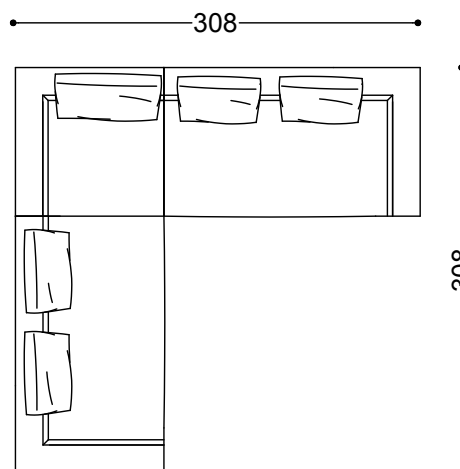

Terminal unit with 1 arm left/right 76,8"
195x113x62 cm - 76.8x44.5x24.4"

Terminal unit with 1 arm left/right 88,6"
225x113x62 cm - 88.6x44.5x24.4"

Corner 44,5"x44,5"
113x113x62 cm - 44.5x44.5x24.4"

Chaiselongue left/right 90,6"x44,5"
113x230x62 cm - 44.5x90.6x24.4"

Chaiselongue left/right 90,6"x52,4"

133x230x62 cm - 52.4x90.6x24.4"

Pouff 44,5"x44,5"

113x113x40 cm - 44.5x44.5x15.7"

Pouff 87,5"x44,5"

223x113x40 cm - 87.8x44.5x15.7"

Cylindrical back detail Ø 9,8"x43,3"

110x25x25 cm - 43.3x9.8x9.8"

Cushion with Cylindrical Back 32"x 24"
80x60 cm - 31.5x23.6"

Terminal unit 2,5 seater right 76,8" +
Terminal unit 2,5 seater right 76,8"
308x195x62 cm - 121.3x76.8x24.4"

Terminal unit 2,5 seater left 76,8" + Pouff
87,5"x44,5"
308x223x62 cm - 121.3x87.8x24.4"

Terminal unit 2,5 seater left 76,8" + Terminal
unit 2,5 seater right 76,8" + Corner
44,5"x44,5"
308x308x62 cm - 121.3x121.3x24.4"

Terminal unit 2,5 seater left 76,8" + Terminal
unit 2,5 seater left 76,8" + Terminal unit 2,5
seater right 76,8" + Pouff 44,5"x44,5"
390x421x62 cm - 153.5x165.7x24.4"