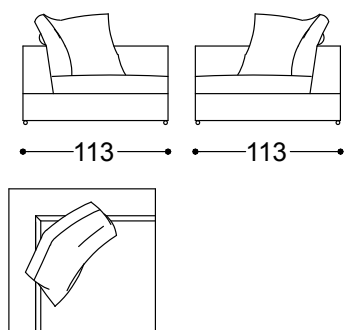

Carta Bianca can be upholstered in fabric or leather.

Cartabianca is also available with a reduced depth of 5, 10 or 15 centimeters, with the exception of the poufs.

Sofa 2,5 seater with 2 arms 80,7"
205x113x62 cm - 80.7x44.5x24.4"

Sofa 3 seater with 2 arms 88,6"
225x113x62 cm - 88.6x44.5x24.4"

Sofa 4 seater with 2 arms 100,4"
255x113x62 cm - 100.4x44.5x24.4"

Terminal unit with 1 arm left/right 68,9"
175x113x62 cm - 68.9x44.5x24.4"

Terminal unit with 1 arm left/right 76,8"
195x113x62 cm - 76.8x44.5x24.4"

Terminal unit with 1 arm left/right 88,6"
225x113x62 cm - 88.6x44.5x24.4"

Corner 44,5"x44,5"
113x113x62 cm - 44.5x44.5x24.4"

Chaiselongue left/right 90,6"x44,5"
113x230x62 cm - 44.5x90.6x24.4"

Chaiselongue left/right 90,6"x52,4"

133x230x62 cm - 52.4x90.6x24.4"

Pouff 44,5"x44,5"

113x113x40 cm - 44.5x44.5x15.7"

Pouff 87,5"x44,5"

223x113x40 cm - 87.8x44.5x15.7"

Cylindrical back detail Ø 9,8"x43,3"

110x25x25 cm - 43.3x9.8x9.8"