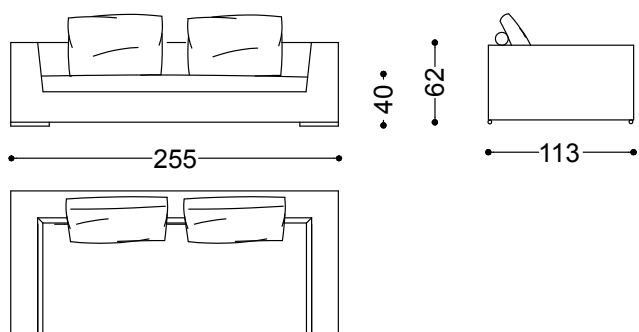

Carta Bianca can be upholstered in fabric or leather.

Cartabianca is also available with a reduced depth of 5, 10 or 15 centimeters, with the exception of the poufs.

Sofa 2,5 seater with 2 arms 80,7"
205x113x62 cm - 80.7x44.5x24.4"

Sofa 3 seater with 2 arms 88,6"
225x113x62 cm - 88.6x44.5x24.4"

Sofa 4 seater with 2 arms 100,4"
255x113x62 cm - 100.4x44.5x24.4"

Terminal unit with 1 arm left/right 68,9"
175x113x62 cm - 68.9x44.5x24.4"

Terminal unit with 1 arm left/right 76,8"
195x113x62 cm - 76.8x44.5x24.4"

Terminal unit with 1 arm left/right 88,6"
225x113x62 cm - 88.6x44.5x24.4"

Corner 44,5"x44,5"
113x113x62 cm - 44.5x44.5x24.4"

Chaiselongue left/right 90,6"x44,5"
113x230x62 cm - 44.5x90.6x24.4"

Terminal unit 2,5 seater left 76,8" + Terminal
unit 2,5 seater right 76,8" + Corner
44,5"x44,5"
308x308x62 cm - 121.3x121.3x24.4"

Terminal unit 2,5 seater left 76,8" + Terminal
unit 2,5 seater left 76,8" + Terminal unit 2,5
seater right 76,8" + Pouff 44,5"x44,5"
390x421x62 cm - 153.5x165.7x24.4"