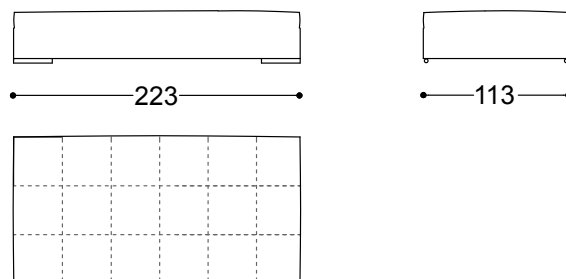

175x113x62 cm - 68.9x44.5x24.4 in

Terminal unit with 1 arm left/right 76,8"
195x113x62 cm - 76.8x44.5x24.4 in

Terminal unit with 1 arm left/right 88,6"
225x113x62 cm - 88.6x44.5x24.4 in

Corner 44,5"x44,5"
113x113x62 cm - 44.5x44.5x24.4 in

Chaiselongue left/right 90,6"x44,5"
113x230x62 cm - 44.5x90.6x24.4 in

Chaiselongue left/right 90,6"x52,4"

133x230x62 cm - 52.4x90.6x24.4 in

Pouff 44,5"x44,5"

113x113x40 cm - 44.5x44.5x15.7 in

Pouff 87,5"x44,5"

223x113x40 cm - 87.8x44.5x15.7 in

Cylindrical back detail Ø 9,8"x43,3"

110x25x25 cm - 43.3x9.8x9.8 in

Cushion with Cylindrical Back 32"x 24"
80x60 cm - 31.5x23.6 in

Terminal unit 2,5 seater right 76,8" +
Terminal unit 2,5 seater right 76,8"
308x195x62 cm - 121.3x76.8x24.4 in

Terminal unit 2,5 seater left 76,8" + Pouff
87,5"x44,5"
308x223x62 cm - 121.3x87.8x24.4 in

Terminal unit 2,5 seater left 76,8" + Terminal
unit 2,5 seater right 76,8" + Corner
44,5"x44,5"
308x308x62 cm - 121.3x121.3x24.4 in