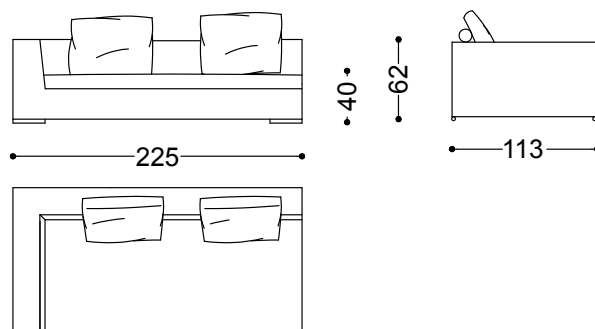

Carta Bianca can be upholstered in fabric or leather.

Cartabianca is also available with a reduced depth of 5, 10 or 15 centimeters, with the exception of the poufs.

Sofa 2,5 seater with 2 arms 80,7"
205x113x62 cm - 80.7x44.5x24.4"

Sofa 3 seater with 2 arms 88,6"
225x113x62 cm - 88.6x44.5x24.4"

Sofa 4 seater with 2 arms 100,4"
255x113x62 cm - 100.4x44.5x24.4"

Terminal unit with 1 arm left/right 68,9"
175x113x62 cm - 68.9x44.5x24.4"

Terminal unit with 1 arm left/right 76,8"
195x113x62 cm - 76.8x44.5x24.4"

Terminal unit with 1 arm left/right 88,6"
225x113x62 cm - 88.6x44.5x24.4"

Corner 44,5"x44,5"
113x113x62 cm - 44.5x44.5x24.4"

Chaiselongue left/right 90,6"x44,5"
113x230x62 cm - 44.5x90.6x24.4"

Chaiselongue left/right 90,6"x52,4"

133x230x62 cm - 52.4x90.6x24.4"

Pouff 44,5"x44,5"

113x113x40 cm - 44.5x44.5x15.7"

Pouff 87,5"x44,5"

223x113x40 cm - 87.8x44.5x15.7"

Cylindrical back detail Ø 9,8"x43,3"

110x25x25 cm - 43.3x9.8x9.8"