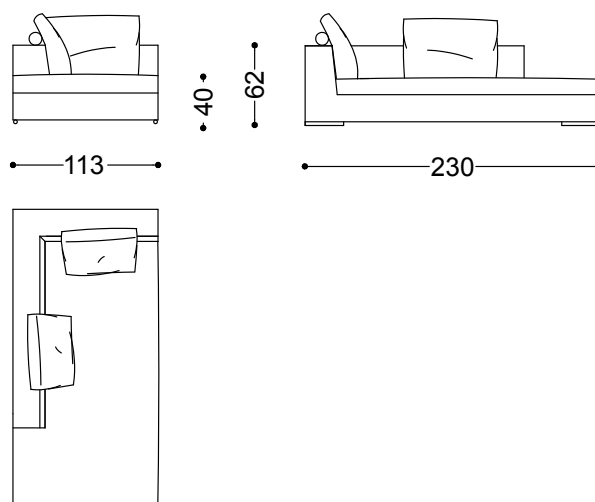

Sofa 3 seater with 2 arms 88,6"
225x113x62 cm - 88.6x44.5x24.4"

Sofa 4 seater with 2 arms 100,4"
255x113x62 cm - 100.4x44.5x24.4"

Terminal unit with 1 arm left/right 68,9"
175x113x62 cm - 68.9x44.5x24.4"

Terminal unit with 1 arm left/right 76,8"
195x113x62 cm - 76.8x44.5x24.4"

Terminal unit with 1 arm left/right 88,6"
225x113x62 cm - 88.6x44.5x24.4"

Corner 44,5"x44,5"
113x113x62 cm - 44.5x44.5x24.4"

Chaiselongue left/right 90,6"x44,5"
113x230x62 cm - 44.5x90.6x24.4"

Chaiselongue left/right 90,6"x52,4"

133x230x62 cm - 52.4x90.6x24.4"

Pouff 44,5"x44,5"

113x113x40 cm - 44.5x44.5x15.7"

Pouff 87,5"x44,5"

223x113x40 cm - 87.8x44.5x15.7"

Cylindrical back detail Ø 9,8"x43,3"

110x25x25 cm - 43.3x9.8x9.8"

Cushion with Cylindrical Back 32"x 24"
80x60 cm - 31.5x23.6"

Terminal unit 2,5 seater right 76,8" +
Terminal unit 2,5 seater right 76,8"
308x195x62 cm - 121.3x76.8x24.4"

Terminal unit 2,5 seater left 76,8" + Pouff
87,5"x44,5"
308x223x62 cm - 121.3x87.8x24.4"