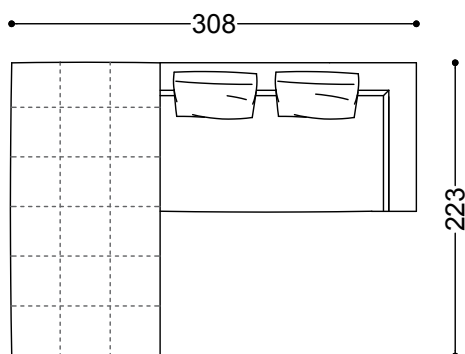

175x113x62 cm - 68.9x44.5x24.4 in

Terminal unit with 1 arm left/right 76,8"
195x113x62 cm - 76.8x44.5x24.4 in

Terminal unit with 1 arm left/right 88,6"
225x113x62 cm - 88.6x44.5x24.4 in

Corner 44,5"x44,5"
113x113x62 cm - 44.5x44.5x24.4 in

Chaiselongue left/right 90,6"x44,5"
113x230x62 cm - 44.5x90.6x24.4 in

Chaiselongue left/right 90,6"x52,4"

133x230x62 cm - 52.4x90.6x24.4 in

Pouff 44,5"x44,5"

113x113x40 cm - 44.5x44.5x15.7 in

Pouff 87,5"x44,5"

223x113x40 cm - 87.8x44.5x15.7 in

Cylindrical back detail Ø 9,8"x43,3"

110x25x25 cm - 43.3x9.8x9.8 in

Cushion with Cylindrical Back 32"x 24"
80x60 cm - 31.5x23.6 in

Terminal unit 2,5 seater right 76,8" +
Terminal unit 2,5 seater right 76,8"
308x195x62 cm - 121.3x76.8x24.4 in

Terminal unit 2,5 seater left 76,8" + Pouff
87,5"x44,5"
308x223x62 cm - 121.3x87.8x24.4 in

Terminal unit 2,5 seater left 76,8" + Terminal
unit 2,5 seater right 76,8" + Corner
44,5"x44,5"
308x308x62 cm - 121.3x121.3x24.4 in