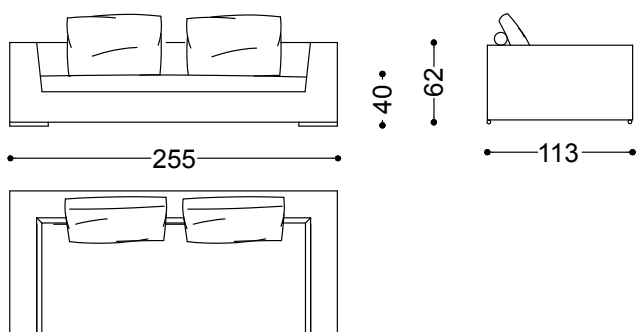

Sofa 2,5 seater with 2 arms 80,7"

205x113x62 cm - 80.7x44.5x24.4 in

Sofa 3 seater with 2 arms 88,6"

225x113x62 cm - 88.6x44.5x24.4 in

Sofa 4 seater with 2 arms 100,4"

255x113x62 cm - 100.4x44.5x24.4 in

Terminal unit with 1 arm left/right 68,9"

175x113x62 cm - 68.9x44.5x24.4 in

Terminal unit with 1 arm left/right 76,8"
195x113x62 cm - 76.8x44.5x24.4 in

Terminal unit with 1 arm left/right 88,6"
225x113x62 cm - 88.6x44.5x24.4 in

Corner 44,5"x44,5"
113x113x62 cm - 44.5x44.5x24.4 in

223x113x40 cm - 87.8x44.5x15.7 in

Cylindrical back detail Ø 9,8"x43,3"

110x25x25 cm - 43.3x9.8x9.8 in

Cushion with Cylindrical Back 32"x 24"
80x60 cm - 31.5x23.6 in

Terminal unit 2,5 seater right 76,8" +
Terminal unit 2,5 seater right 76,8"
308x195x62 cm - 121.3x76.8x24.4 in

Terminal unit 2,5 seater left 76,8" + Pouff
87,5"x44,5"
308x223x62 cm - 121.3x87.8x24.4 in

Terminal unit 2,5 seater left 76,8" + Terminal
unit 2,5 seater right 76,8" + Corner
44,5"x44,5"
308x308x62 cm - 121.3x121.3x24.4 in