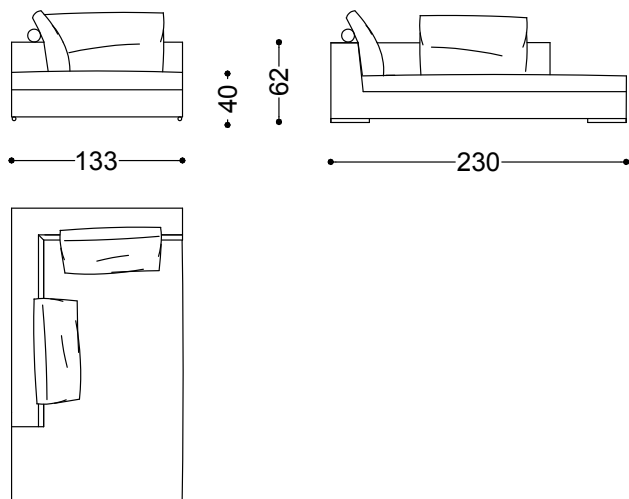

Sofa 3 seater with 2 arms 88,6"
225x113x62 cm - 88.6x44.5x24.4"

Sofa 4 seater with 2 arms 100,4"
255x113x62 cm - 100.4x44.5x24.4"

Terminal unit with 1 arm left/right 68,9"
175x113x62 cm - 68.9x44.5x24.4"

Terminal unit with 1 arm left/right 76,8"
195x113x62 cm - 76.8x44.5x24.4"

Terminal unit with 1 arm left/right 88,6"
225x113x62 cm - 88.6x44.5x24.4"

Corner 44,5"x44,5"
113x113x62 cm - 44.5x44.5x24.4"

Chaiselongue left/right 90,6"x44,5"
113x230x62 cm - 44.5x90.6x24.4"

Chaiselongue left/right 90,6"x52,4"

133x230x62 cm - 52.4x90.6x24.4"

Pouff 44,5"x44,5"

113x113x40 cm - 44.5x44.5x15.7"

Pouff 87,5"x44,5"

223x113x40 cm - 87.8x44.5x15.7"

Cylindrical back detail Ø 9,8"x43,3"

110x25x25 cm - 43.3x9.8x9.8"

Cushion with Cylindrical Back 32"x 24"
80x60 cm - 31.5x23.6"

Terminal unit 2,5 seater right 76,8" +
Terminal unit 2,5 seater right 76,8"
308x195x62 cm - 121.3x76.8x24.4"

Terminal unit 2,5 seater left 76,8" + Pouff
87,5"x44,5"
308x223x62 cm - 121.3x87.8x24.4"