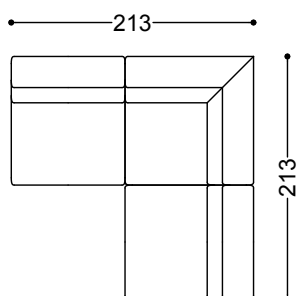

The entire wooden structure is generously upholstered in down and shape-retaining polyurethane foam, ensuring absolute comfort.

Melody is both available in fabric or leather.

Central unit 39.4"

100x113x86 cm - 39.4x44.5x33.9"

Central unit 47.3"

120x113x86 cm - 47.2x44.5x33.9"

Round central element

130x116x86 cm - 51.2x45.7x33.9"

Corner 44.5" x 44.5"

113x113x86 cm - 44.5x44.5x33.9"

2 Central units 39.4"

200x113x86 cm - 78.7x44.5x33.9"

Round Central element + Wooden coffee table

130x113x86 cm - 51.2x44.5x33.9"

Central element 39.4" + right angle 44.5" x 44.5" + central element 39.4"

213x213x86 cm - 83.9x83.9x33.9"

4 Round Central elements + 2 decorated coffee tables

500x176x86 cm - 196.9x69.3x33.9"