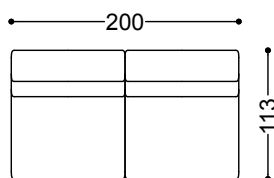

The entire wooden structure is generously upholstered in down and shape-retaining polyurethane foam, ensuring absolute comfort.

Melody is both available in fabric or leather.

Central unit 39.4"

100x113x86 cm - 39.4x44.5x33.9"

Central unit 47.3"

120x113x86 cm - 47.2x44.5x33.9"

Round central element

130x116x86 cm - 51.2x45.7x33.9"

Corner 44.5" x 44.5"

113x113x86 cm - 44.5x44.5x33.9"

2 Central units 39.4"

200x113x86 cm - 78.7x44.5x33.9"

Round Central element + Wooden coffee table

130x113x86 cm - 51.2x44.5x33.9"

Central element 39.4" + right angle 44.5" x 44.5" + central element 39.4"

213x213x86 cm - 83.9x83.9x33.9"

4 Round Central elements + 2 decorated coffee tables

500x176x86 cm - 196.9x69.3x33.9"