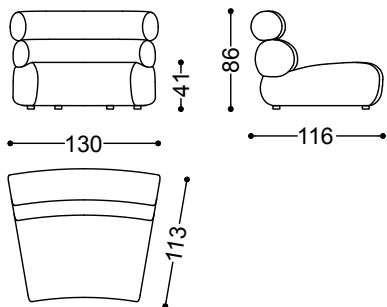

The entire wooden structure is generously upholstered in down and shape-retaining polyurethane foam, ensuring absolute comfort.

Melody is both available in fabric or leather.

Central unit 39.4"

100x113x86 cm - 39.4x44.5x33.9"

Central unit 47.3"

120x113x86 cm - 47.2x44.5x33.9"

Round central element

130x116x86 cm - 51.2x45.7x33.9"

Corner 44.5" x 44.5"

113x113x86 cm - 44.5x44.5x33.9"

2 Central units 39.4"

200x113x86 cm - 78.7x44.5x33.9"

Round Central element + Wooden coffee table

130x113x86 cm - 51.2x44.5x33.9"

Central element 39.4" + right angle 44.5" x 44.5" + central element 39.4"

213x213x86 cm - 83.9x83.9x33.9"

4 Round Central elements + 2 decorated coffee tables

500x176x86 cm - 196.9x69.3x33.9"