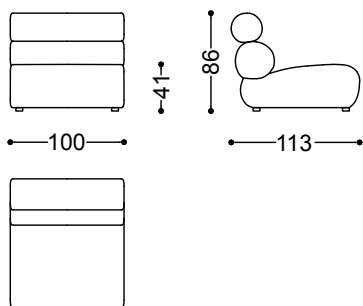

Melody sofa plays with volumes without sacrificing softness.
Melody blends geometry and softness to create enveloping and sinuous shapes.

Central unit 39.4"

100x113x86 cm - 39.4x44.5x33.9 in

Central unit 47.3"

120x113x86 cm - 47.2x44.5x33.9 in

Round central element

130x116x86 cm - 51.2x45.7x33.9 in

Corner 44.5" x 44.5"

113x113x86 cm - 44.5x44.5x33.9 in

2 Central units 39.4"

200x113x86 cm - 78.7x44.5x33.9 in

Round Central element + Wooden coffee table

130x113x86 cm - 51.2x44.5x33.9 in

Central element 39.4" + right angle 44.5" x 44.5" + central element 39.4"

213x213x86 cm - 83.9x83.9x33.9 in

4 Round Central elements + 2 decorated coffee tables

500x176x86 cm - 196.9x69.3x33.9 in