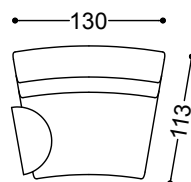

Melody sofa plays with volumes without sacrificing softness.
Melody blends geometry and softness to create enveloping and sinuous shapes.

Central unit 39.4"

100x113x86 cm - 39.4x44.5x33.9 in

Central unit 47.3"

120x113x86 cm - 47.2x44.5x33.9 in

Round central element

130x116x86 cm - 51.2x45.7x33.9 in

Corner 44.5" x 44.5"

113x113x86 cm - 44.5x44.5x33.9 in

2 Central units 39.4"

200x113x86 cm - 78.7x44.5x33.9 in

Round Central element + Wooden coffee table

130x113x86 cm - 51.2x44.5x33.9 in

Central element 39.4" + right angle 44.5" x 44.5" + central element 39.4"

213x213x86 cm - 83.9x83.9x33.9 in

4 Round Central elements + 2 decorated coffee tables

500x176x86 cm - 196.9x69.3x33.9 in