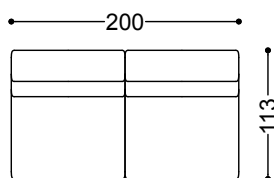

Melody sofa plays with volumes without sacrificing softness.
Melody blends geometry and softness to create enveloping and sinuous shapes.

Central unit 39.4"

100x113x86 cm - 39.4x44.5x33.9 in

Central unit 47.3"

120x113x86 cm - 47.2x44.5x33.9 in

Round central element

130x116x86 cm - 51.2x45.7x33.9 in

Corner 44.5" x 44.5"

113x113x86 cm - 44.5x44.5x33.9 in

2 Central units 39.4"

200x113x86 cm - 78.7x44.5x33.9 in

Round Central element + Wooden coffee table

130x113x86 cm - 51.2x44.5x33.9 in

Central element 39.4" + right angle 44.5" x 44.5" + central element 39.4"

213x213x86 cm - 83.9x83.9x33.9 in

4 Round Central elements + 2 decorated coffee tables

500x176x86 cm - 196.9x69.3x33.9 in