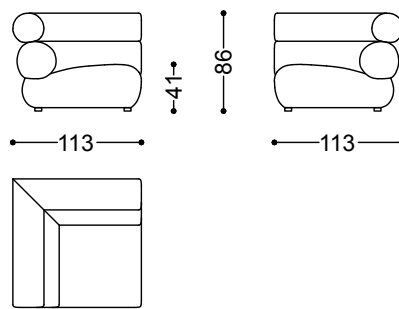

Melody sofa plays with volumes without sacrificing softness.
Melody blends geometry and softness to create enveloping and sinuous shapes.

Central unit 39.4"

100x113x86 cm - 39.4x44.5x33.9 in

Central unit 47.3"

120x113x86 cm - 47.2x44.5x33.9 in

Round central element

130x116x86 cm - 51.2x45.7x33.9 in

Corner 44.5" x 44.5"

113x113x86 cm - 44.5x44.5x33.9 in

2 Central units 39.4"

200x113x86 cm - 78.7x44.5x33.9 in

Round Central element + Wooden coffee table

130x113x86 cm - 51.2x44.5x33.9 in

Central element 39.4" + right angle 44.5" x 44.5" + central element 39.4"

213x213x86 cm - 83.9x83.9x33.9 in

4 Round Central elements + 2 decorated coffee tables

500x176x86 cm - 196.9x69.3x33.9 in