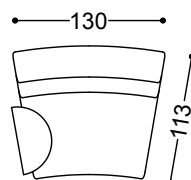

The entire wooden structure is generously upholstered in down and shape-retaining polyurethane foam, ensuring absolute comfort.

Melody is both available in fabric or leather.

Central unit 39.4"

100x113x86 cm - 39.4x44.5x33.9"

Central unit 47.3"

120x113x86 cm - 47.2x44.5x33.9"

Round central element

130x116x86 cm - 51.2x45.7x33.9"

Corner 44.5" x 44.5"

113x113x86 cm - 44.5x44.5x33.9"

2 Central units 39.4"

200x113x86 cm - 78.7x44.5x33.9"

Round Central element + Wooden coffee table

130x113x86 cm - 51.2x44.5x33.9"

Central element 39.4" + right angle 44.5" x 44.5" + central element 39.4"

213x213x86 cm - 83.9x83.9x33.9"

4 Round Central elements + 2 decorated coffee tables

500x176x86 cm - 196.9x69.3x33.9"