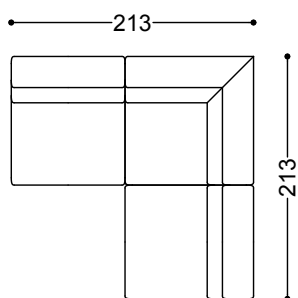

Melody sofa plays with volumes without sacrificing softness.
Melody blends geometry and softness to create enveloping and sinuous shapes.

Central unit 39.4"

100x113x86 cm - 39.4x44.5x33.9 in

Central unit 47.3"

120x113x86 cm - 47.2x44.5x33.9 in

Round central element

130x116x86 cm - 51.2x45.7x33.9 in

Corner 44.5" x 44.5"

113x113x86 cm - 44.5x44.5x33.9 in

2 Central units 39.4"

200x113x86 cm - 78.7x44.5x33.9 in

Round Central element + Wooden coffee table

130x113x86 cm - 51.2x44.5x33.9 in

Central element 39.4" + right angle 44.5" x 44.5" + central element 39.4"

213x213x86 cm - 83.9x83.9x33.9 in

4 Round Central elements + 2 decorated coffee tables

500x176x86 cm - 196.9x69.3x33.9 in