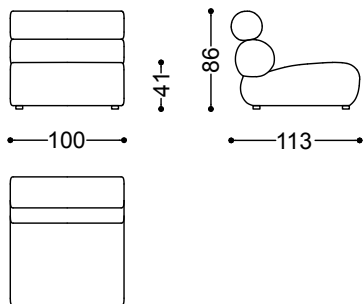

The entire wooden structure is generously upholstered in down and shape-retaining polyurethane foam, ensuring absolute comfort.

Melody is both available in fabric or leather.

Central unit 39.4"

100x113x86 cm - 39.4x44.5x33.9"

Central unit 47.3"

120x113x86 cm - 47.2x44.5x33.9"

Round central element

130x116x86 cm - 51.2x45.7x33.9"

Corner 44.5" x 44.5"

113x113x86 cm - 44.5x44.5x33.9"

2 Central units 39.4"

200x113x86 cm - 78.7x44.5x33.9"

Round Central element + Wooden coffee table

130x113x86 cm - 51.2x44.5x33.9"

Central element 39.4" + right angle 44.5" x 44.5" + central element 39.4"

213x213x86 cm - 83.9x83.9x33.9"

4 Round Central elements + 2 decorated coffee tables

500x176x86 cm - 196.9x69.3x33.9"