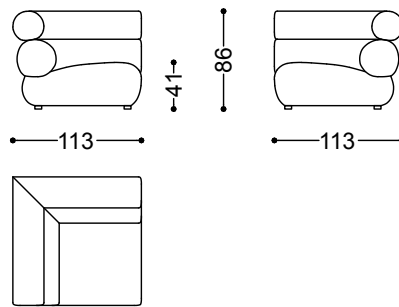

The entire wooden structure is generously upholstered in down and shape-retaining polyurethane foam, ensuring absolute comfort.

Melody is both available in fabric or leather.

Central unit 39.4"

100x113x86 cm - 39.4x44.5x33.9"

Central unit 47.3"

120x113x86 cm - 47.2x44.5x33.9"

Round central element

130x116x86 cm - 51.2x45.7x33.9"

Corner 44.5" x 44.5"

113x113x86 cm - 44.5x44.5x33.9"

2 Central units 39.4"

200x113x86 cm - 78.7x44.5x33.9"

Round Central element + Wooden coffee table

130x113x86 cm - 51.2x44.5x33.9"

Central element 39.4" + right angle 44.5" x 44.5" + central element 39.4"

213x213x86 cm - 83.9x83.9x33.9"

4 Round Central elements + 2 decorated coffee tables

500x176x86 cm - 196.9x69.3x33.9"