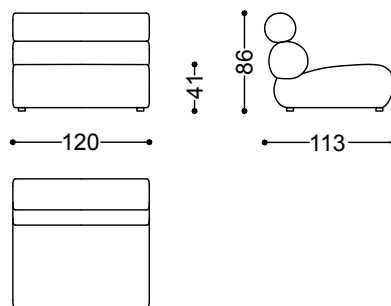

Melody sofa plays with volumes without sacrificing softness.
Melody blends geometry and softness to create enveloping and sinuous shapes.

Central unit 39.4"

100x113x86 cm - 39.4x44.5x33.9 in

Central unit 47.3"

120x113x86 cm - 47.2x44.5x33.9 in

Round central element

130x116x86 cm - 51.2x45.7x33.9 in

Corner 44.5" x 44.5"

113x113x86 cm - 44.5x44.5x33.9 in

2 Central units 39.4"

200x113x86 cm - 78.7x44.5x33.9 in

Round Central element + Wooden coffee table

130x113x86 cm - 51.2x44.5x33.9 in

Central element 39.4" + right angle 44.5" x 44.5" + central element 39.4"

213x213x86 cm - 83.9x83.9x33.9 in

4 Round Central elements + 2 decorated coffee tables

500x176x86 cm - 196.9x69.3x33.9 in