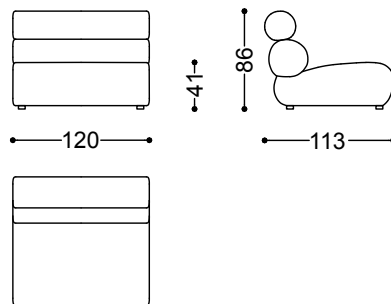

The entire wooden structure is generously upholstered in down and shape-retaining polyurethane foam, ensuring absolute comfort.

Melody is both available in fabric or leather.

Central unit 39.4"

100x113x86 cm - 39.4x44.5x33.9"

Central unit 47.3"

120x113x86 cm - 47.2x44.5x33.9"

Round central element

130x116x86 cm - 51.2x45.7x33.9"

Corner 44.5" x 44.5"

113x113x86 cm - 44.5x44.5x33.9"

2 Central units 39.4"

200x113x86 cm - 78.7x44.5x33.9"

Round Central element + Wooden coffee table

130x113x86 cm - 51.2x44.5x33.9"

Central element 39.4" + right angle 44.5" x 44.5" + central element 39.4"

213x213x86 cm - 83.9x83.9x33.9"

4 Round Central elements + 2 decorated coffee tables

500x176x86 cm - 196.9x69.3x33.9"