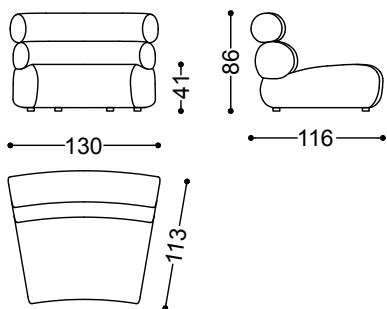

Melody sofa plays with volumes without sacrificing softness.
Melody blends geometry and softness to create enveloping and sinuous shapes.

Central unit 39.4"

100x113x86 cm - 39.4x44.5x33.9 in

Central unit 47.3"

120x113x86 cm - 47.2x44.5x33.9 in

Round central element

130x116x86 cm - 51.2x45.7x33.9 in

Corner 44.5" x 44.5"

113x113x86 cm - 44.5x44.5x33.9 in

2 Central units 39.4"

200x113x86 cm - 78.7x44.5x33.9 in

Round Central element + Wooden coffee table

130x113x86 cm - 51.2x44.5x33.9 in

Central element 39.4" + right angle 44.5" x 44.5" + central element 39.4"

213x213x86 cm - 83.9x83.9x33.9 in

4 Round Central elements + 2 decorated coffee tables

500x176x86 cm - 196.9x69.3x33.9 in