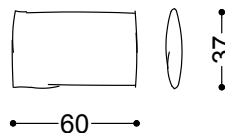

Tentazione is available both in fabric or leather.

Armchair

77x87x74 cm - 30.3x34.3x29.1"

Loose pillow 23.6" x 14.6"

60x37 cm - 23.6x14.6"

74

87

60