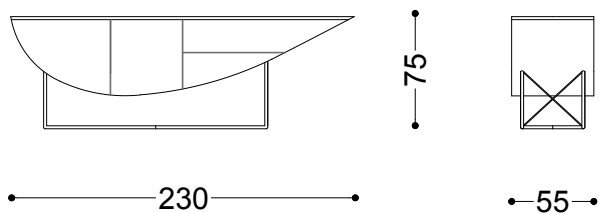

Suspended on a fascinating interplay of woven black chrome steel, it conceals two compartments and a push-pull drawer. It can be fully customized in premium wood veneers (Oak, Canaletto Walnut, Ebony), glossy lacquers, or refined gold and silver leaf finishes.

Buffet 90,6 x 29,5 x 21,7" - lacquered finish
230x75x55 cm - 90.6x29.5x21.7"

Buffet 90,6 x 29,5 x 21,7" - wood essence
ebony
230x75x55 cm - 90.6x29.5x21.7"

Buffet 90,6 x 29,5 x 21,7" - gold leaf finish
230x75x55 cm - 90.6x29.5x21.7"