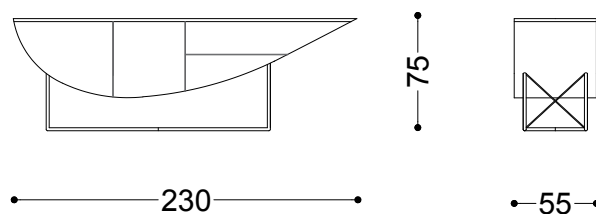

Suspended on a fascinating interplay of woven black chrome steel, it conceals two compartments and a push-pull drawer. It can be fully customized in premium wood veneers (Oak, Canaletto Walnut, Ebony), glossy lacquers, or refined gold and silver leaf finishes.

Buffet 90,6 x 29,5 x 21,7" - lacquered finish
230x75x55 cm - 90.6x29.5x21.7"

Buffet 90,6 x 29,5 x 21,7" - wood essence
ebony
230x75x55 cm - 90.6x29.5x21.7"

Buffet 90,6 x 29,5 x 21,7" - gold leaf finish
230x75x55 cm - 90.6x29.5x21.7"