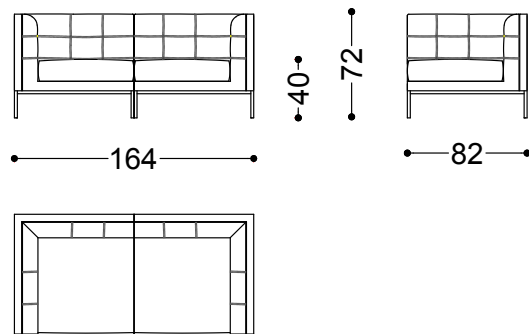

Armchair 32.3"

82x82x72 cm - 32.3x32.3x28.3 in

Central 26"

66x82x72 cm - 26x32.3x28.3 in

Pouf

66x82x40 cm - 26x32.3x15.7 in

Sofa 2 seater 64.6" (armchair left + armchair right)

164x82x72 cm - 64.6x32.3x28.3 in

Sofa 3 seater 90.6" (armchair left + central + armchair right)

230x82x72 cm - 90.6x32.3x28.3 in