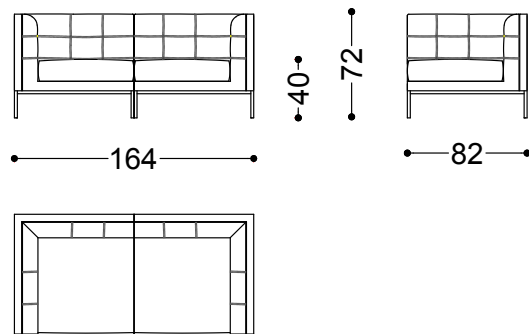

Lips is both available in fabric or leather.

Armchair 32.3"

82x82x72 cm - 32.3x32.3x28.3"

Central 26"

66x82x72 cm - 26x32.3x28.3"

Pouf

66x82x40 cm - 26x32.3x15.7"

Sofa 2 seater 64.6" (armchair left + armchair right)

164x82x72 cm - 64.6x32.3x28.3"

Sofa 3 seater 90.6" (armchair left + central +
armchair right)

230x82x72 cm - 90.6x32.3x28.3"