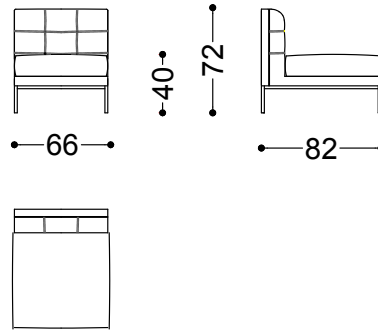

Lips is a furnishing piece that asserts itself effortlessly, expressing a strong and independent personality. And yet, when two Lips sit side by side, their forms naturally complete one another. Conceived from the very first sketch with the sole intention of meeting, the design reaches its fullest expression in the union of two elements that fit together with absolute precision.

Armchair 32.3"

82x82x72 cm - 32.3x32.3x28.3 in

Central 26"

66x82x72 cm - 26x32.3x28.3 in

Pouf

66x82x40 cm - 26x32.3x15.7 in

Sofa 2 seater 64.6" (armchair left + armchair right)

164x82x72 cm - 64.6x32.3x28.3 in

Sofa 3 seater 90.6" (armchair left + central + armchair right)

230x82x72 cm - 90.6x32.3x28.3 in