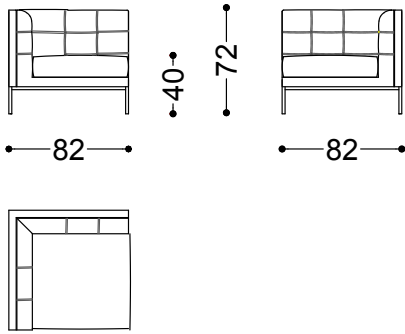

Lips is a furnishing piece that asserts itself effortlessly, expressing a strong and independent personality. And yet, when two Lips sit side by side, their forms naturally complete one another. Conceived from the very first sketch with the sole intention of meeting, the design reaches its fullest expression in the union of two elements that fit together with absolute precision.

Armchair 32.3"

82x82x72 cm - 32.3x32.3x28.3 in

Central 26"

66x82x72 cm - 26x32.3x28.3 in

Pouf

66x82x40 cm - 26x32.3x15.7 in

Sofa 2 seater 64.6" (armchair left + armchair right)

164x82x72 cm - 64.6x32.3x28.3 in

Sofa 3 seater 90.6" (armchair left + central + armchair right)

230x82x72 cm - 90.6x32.3x28.3 in