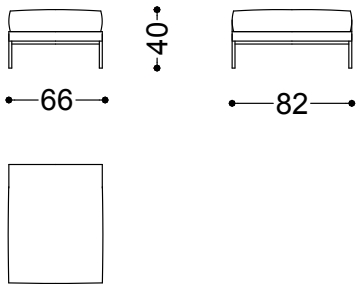

Lips is both available in fabric or leather.

Armchair 32.3"

82x82x72 cm - 32.3x32.3x28.3"

Central 26"

66x82x72 cm - 26x32.3x28.3"

Pouf

66x82x40 cm - 26x32.3x15.7"

Sofa 2 seater 64.6" (armchair left + armchair right)

164x82x72 cm - 64.6x32.3x28.3"

Sofa 3 seater 90.6" (armchair left + central +
armchair right)

230x82x72 cm - 90.6x32.3x28.3"