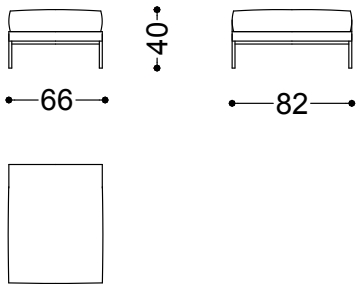

Armchair 32.3"

82x82x72 cm - 32.3x32.3x28.3 in

Central 26"

66x82x72 cm - 26x32.3x28.3 in

Pouf

66x82x40 cm - 26x32.3x15.7 in

Sofa 2 seater 64.6" (armchair left + armchair right)

164x82x72 cm - 64.6x32.3x28.3 in

Sofa 3 seater 90.6" (armchair left + central + armchair right)

230x82x72 cm - 90.6x32.3x28.3 in