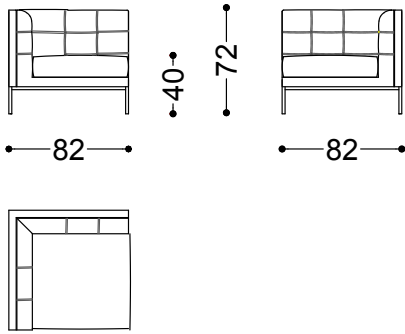

The structure combines solid wood and plywood with an elastic webbing suspension system, upholstered in non-deformable polyurethane foam and polyester fiber. Comfort reaches its peak in the seat, where the softness of virgin goose down envelops a polyurethane core, ensuring impeccable support.

Lips is both available in fabric or leather.

Armchair 32.3"

82x82x72 cm - 32.3x32.3x28.3"

Central 26"

66x82x72 cm - 26x32.3x28.3"

Pouf

66x82x40 cm - 26x32.3x15.7"

Sofa 2 seater 64.6" (armchair left + armchair right)

164x82x72 cm - 64.6x32.3x28.3"

Sofa 3 seater 90.6" (armchair left + central +
armchair right)

230x82x72 cm - 90.6x32.3x28.3"