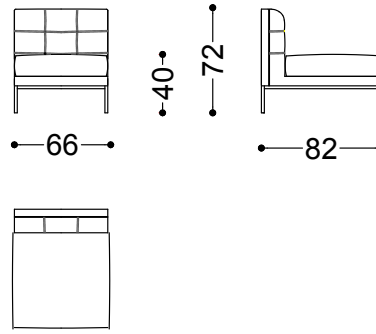

Lips is both available in fabric or leather.

Armchair 32.3"

82x82x72 cm - 32.3x32.3x28.3"

Central 26"

66x82x72 cm - 26x32.3x28.3"

Pouf

66x82x40 cm - 26x32.3x15.7"

Sofa 2 seater 64.6" (armchair left + armchair right)

164x82x72 cm - 64.6x32.3x28.3"

Sofa 3 seater 90.6" (armchair left + central +
armchair right)

230x82x72 cm - 90.6x32.3x28.3"