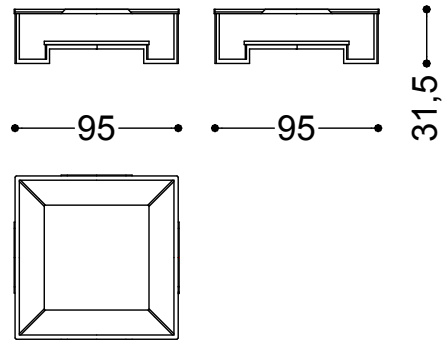

Paso Doble features a metal structure with a geometric design. The 15 mm tempered glass top creates a play of transparencies that enhances the decorative lower surface, available in different finishes.

Table 37,4x27,4x12,4" - wood essence finish  
95x95x32 cm - 37.4x37.4x12.6"

Table 37,4x27,4x12,4" - white carrara or black marquina marble finish  
95x95x32 cm - 37.4x37.4x12.6"

Table 37,4x27,4x12,4" - green lepanto marble finish  
95x95x32 cm - 37.4x37.4x12.6"

Table 37,4x27,4x12,4" - decorative panel  
95x95x32 cm - 37.4x37.4x12.6"

Table 46,1x46,1x12,4" - wood essence finish  
117x117x32 cm - 46.1x46.1x12.6"

Table 46,1x46,1x12,4" - white carrara or black marquinia marble finish  
117x117x32 cm - 46.1x46.1x12.6"

Table 46,1x46,1x12,4" - green lepanto marble finish  
117x117x32 cm - 46.1x46.1x12.6"

Table 46,1x46,1x12,4" - decorative panel  
117x117x32 cm - 46.1x46.1x12.6"