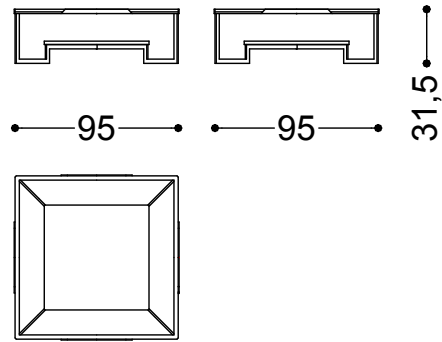

Light and functional, Paso Doble is a low coffee table that features a crossed steel frame with a polished chrome finish. A refined play of materials combining a glass top with a lower tier in precious marble.

Table 37,4x27,4x12,4" - wood essence finish
95x95x32 cm - 37.4x37.4x12.6 in

Table 37,4x27,4x12,4" - white carrara or black marquina marble finish
95x95x32 cm - 37.4x37.4x12.6 in

Table 37,4x27,4x12,4" - green lepanto marble finish
95x95x32 cm - 37.4x37.4x12.6 in

Table 37,4x27,4x12,4" - decorative panel
95x95x32 cm - 37.4x37.4x12.6 in

Table 46,1x46,1x12,4" - wood essence finish
117x117x32 cm - 46.1x46.1x12.6 in

Table 46,1x46,1x12,4" - white carrara or black marquinia marble finish
117x117x32 cm - 46.1x46.1x12.6 in

Table 46,1x46,1x12,4" - green lepanto marble finish
117x117x32 cm - 46.1x46.1x12.6 in

Table 46,1x46,1x12,4" - decorative panel
117x117x32 cm - 46.1x46.1x12.6 in