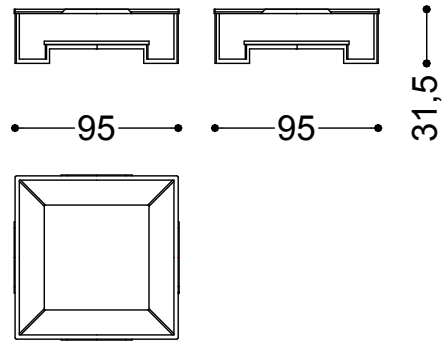

Paso Doble features a metal structure with a geometric design. The 15 mm tempered glass top creates a play of transparencies that enhances the decorative lower surface, available in different finishes.

Table 37,4x27,4x12,4" - wood essence finish  
95x95x32 cm - 37.4x37.4x12.6"

Table 37,4x27,4x12,4" - white carrara or black marquina marble finish  
95x95x32 cm - 37.4x37.4x12.6"

Table 37,4x27,4x12,4" - green lepanto marble finish  
95x95x32 cm - 37.4x37.4x12.6"

Table 37,4x27,4x12,4" - decorative panel  
95x95x32 cm - 37.4x37.4x12.6"

Table 46,1x46,1x12,4" - wood essence finish  
117x117x32 cm - 46.1x46.1x12.6"

Table 46,1x46,1x12,4" - white carrara or black marquinia marble finish  
117x117x32 cm - 46.1x46.1x12.6"

Table 46,1x46,1x12,4" - green lepanto marble finish  
117x117x32 cm - 46.1x46.1x12.6"

Table 46,1x46,1x12,4" - decorative panel  
117x117x32 cm - 46.1x46.1x12.6"