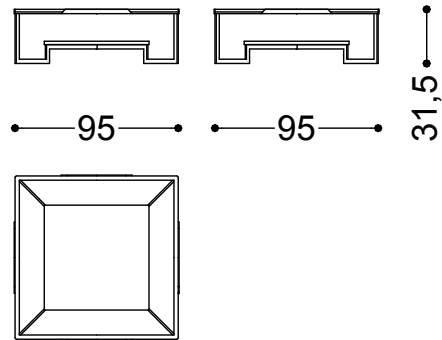

Table 37,4x27,4x12,4" - wood essence finish
95x95x32 cm - 37.4x37.4x12.6 in

Table 37,4x27,4x12,4" - white carrara or black marquina marble finish
95x95x32 cm - 37.4x37.4x12.6 in

Table 37,4x27,4x12,4" - green lepanto marble finish
95x95x32 cm - 37.4x37.4x12.6 in

Table 37,4x27,4x12,4" - decorative panel
95x95x32 cm - 37.4x37.4x12.6 in

Table 46,1x46,1x12,4" - wood essence finish
117x117x32 cm - 46.1x46.1x12.6 in

Table 46,1x46,1x12,4" - white carrara or black marquinia marble finish
117x117x32 cm - 46.1x46.1x12.6 in

Table 46,1x46,1x12,4" - green lepanto marble finish
117x117x32 cm - 46.1x46.1x12.6 in

Table 46,1x46,1x12,4" - decorative panel
117x117x32 cm - 46.1x46.1x12.6 in