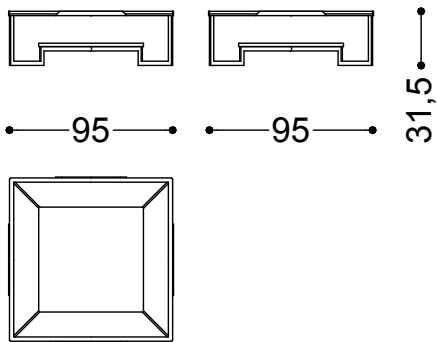

Paso Doble features a metal structure with a geometric design. The 15 mm tempered glass top creates a play of transparencies that enhances the decorative lower surface, available in different finishes.

Table 37,4x27,4x12,4" - wood essence finish  
95x95x32 cm - 37.4x37.4x12.6"

Table 37,4x27,4x12,4" - white carrara or black marquina marble finish  
95x95x32 cm - 37.4x37.4x12.6"

Table 37,4x27,4x12,4" - green lepanto marble finish  
95x95x32 cm - 37.4x37.4x12.6"

Table 37,4x27,4x12,4" - decorative panel  
95x95x32 cm - 37.4x37.4x12.6"

Table 46,1x46,1x12,4" - wood essence finish  
117x117x32 cm - 46.1x46.1x12.6"

Table 46,1x46,1x12,4" - white carrara or black marquinia marble finish  
117x117x32 cm - 46.1x46.1x12.6"

Table 46,1x46,1x12,4" - green lepanto marble finish  
117x117x32 cm - 46.1x46.1x12.6"

Table 46,1x46,1x12,4" - decorative panel  
117x117x32 cm - 46.1x46.1x12.6"