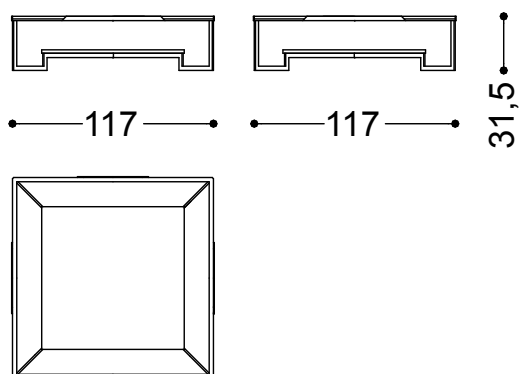

Paso Doble features a metal structure with a geometric design. The 15 mm tempered glass top creates a play of transparencies that enhances the decorative lower surface, available in different finishes.

Table 37,4x27,4x12,4" - wood essence finish  
95x95x32 cm - 37.4x37.4x12.6"

Table 37,4x27,4x12,4" - white carrara or black marquina marble finish  
95x95x32 cm - 37.4x37.4x12.6"

Table 37,4x27,4x12,4" - green lepanto marble finish  
95x95x32 cm - 37.4x37.4x12.6"

Table 37,4x27,4x12,4" - decorative panel  
95x95x32 cm - 37.4x37.4x12.6"

Table 46,1x46,1x12,4" - wood essence finish  
117x117x32 cm - 46.1x46.1x12.6"

Table 46,1x46,1x12,4" - white carrara or black marquinia marble finish  
117x117x32 cm - 46.1x46.1x12.6"

Table 46,1x46,1x12,4" - green lepanto marble finish  
117x117x32 cm - 46.1x46.1x12.6"

Table 46,1x46,1x12,4" - decorative panel  
117x117x32 cm - 46.1x46.1x12.6"