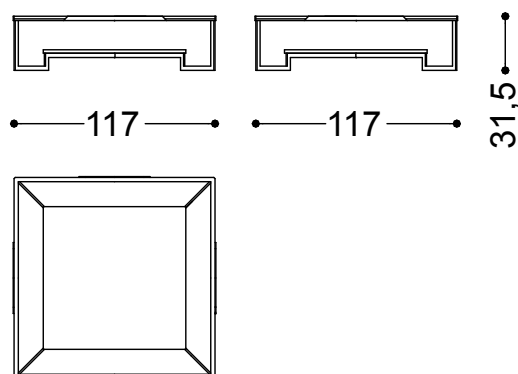

Paso Doble features a metal structure with a geometric design. The 15 mm tempered glass top creates a play of transparencies that enhances the decorative lower surface, available in different finishes.

Table 37,4x27,4x12,4" - wood essence finish  
95x95x32 cm - 37.4x37.4x12.6"

Table 37,4x27,4x12,4" - white carrara or black marquina marble finish  
95x95x32 cm - 37.4x37.4x12.6"

Table 37,4x27,4x12,4" - green lepanto marble finish  
95x95x32 cm - 37.4x37.4x12.6"

Table 37,4x27,4x12,4" - decorative panel  
95x95x32 cm - 37.4x37.4x12.6"

Table 46,1x46,1x12,4" - wood essence finish  
117x117x32 cm - 46.1x46.1x12.6"

Table 46,1x46,1x12,4" - white carrara or black marquinia marble finish  
117x117x32 cm - 46.1x46.1x12.6"

Table 46,1x46,1x12,4" - green lepanto marble finish  
117x117x32 cm - 46.1x46.1x12.6"

Table 46,1x46,1x12,4" - decorative panel  
117x117x32 cm - 46.1x46.1x12.6"