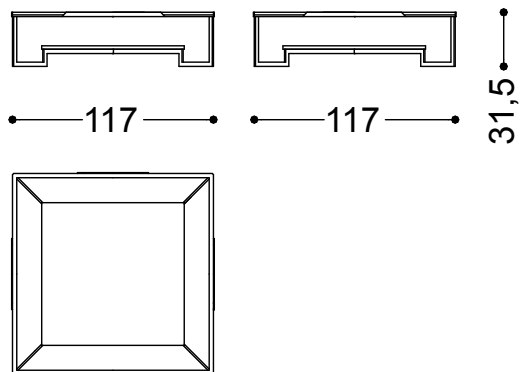

Paso Doble features a metal structure with a geometric design. The 15 mm tempered glass top creates a play of transparencies that enhances the decorative lower surface, available in different finishes.

Table 37,4x27,4x12,4" - wood essence finish  
95x95x32 cm - 37.4x37.4x12.6"

Table 37,4x27,4x12,4" - white carrara or black marquina marble finish  
95x95x32 cm - 37.4x37.4x12.6"

Table 37,4x27,4x12,4" - green lepanto marble finish  
95x95x32 cm - 37.4x37.4x12.6"

Table 37,4x27,4x12,4" - decorative panel  
95x95x32 cm - 37.4x37.4x12.6"

Table 46,1x46,1x12,4" - wood essence finish  
117x117x32 cm - 46.1x46.1x12.6"

Table 46,1x46,1x12,4" - white carrara or black marquinia marble finish  
117x117x32 cm - 46.1x46.1x12.6"

Table 46,1x46,1x12,4" - green lepanto marble finish  
117x117x32 cm - 46.1x46.1x12.6"

Table 46,1x46,1x12,4" - decorative panel  
117x117x32 cm - 46.1x46.1x12.6"