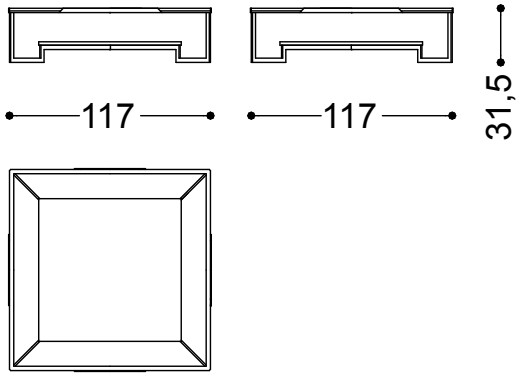

Table 37,4x27,4x12,4" - wood essence finish
95x95x32 cm - 37.4x37.4x12.6 in

Table 37,4x27,4x12,4" - white carrara or black marquina marble finish
95x95x32 cm - 37.4x37.4x12.6 in

Table 37,4x27,4x12,4" - green lepanto marble finish
95x95x32 cm - 37.4x37.4x12.6 in

Table 37,4x27,4x12,4" - decorative panel
95x95x32 cm - 37.4x37.4x12.6 in

Table 46,1x46,1x12,4" - wood essence finish
117x117x32 cm - 46.1x46.1x12.6 in

Table 46,1x46,1x12,4" - white carrara or black marquinia marble finish
117x117x32 cm - 46.1x46.1x12.6 in

Table 46,1x46,1x12,4" - green lepanto marble finish
117x117x32 cm - 46.1x46.1x12.6 in

Table 46,1x46,1x12,4" - decorative panel
117x117x32 cm - 46.1x46.1x12.6 in