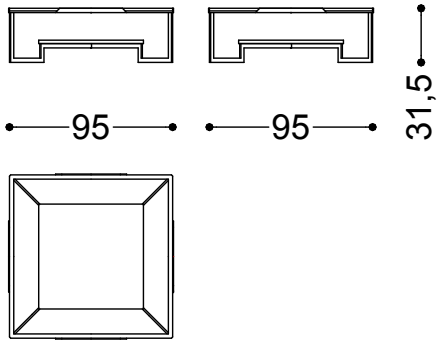

Paso Doble features a metal structure with a geometric design. The 15 mm tempered glass top creates a play of transparencies that enhances the decorative lower surface, available in different finishes.

Table 37,4x27,4x12,4" - wood essence finish  
95x95x32 cm - 37.4x37.4x12.6"

Table 37,4x27,4x12,4" - white carrara or black marquina marble finish  
95x95x32 cm - 37.4x37.4x12.6"

Table 37,4x27,4x12,4" - green lepanto marble finish  
95x95x32 cm - 37.4x37.4x12.6"

Table 37,4x27,4x12,4" - decorative panel  
95x95x32 cm - 37.4x37.4x12.6"

Table 46,1x46,1x12,4" - wood essence finish  
117x117x32 cm - 46.1x46.1x12.6"

Table 46,1x46,1x12,4" - white carrara or black marquinia marble finish  
117x117x32 cm - 46.1x46.1x12.6"

Table 46,1x46,1x12,4" - green lepanto marble finish  
117x117x32 cm - 46.1x46.1x12.6"

Table 46,1x46,1x12,4" - decorative panel  
117x117x32 cm - 46.1x46.1x12.6"