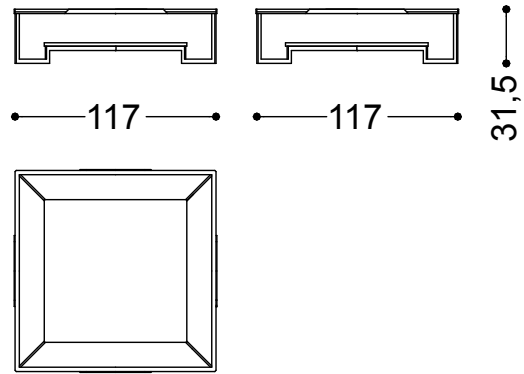

Table 37,4x27,4x12,4" - wood essence finish
95x95x32 cm - 37.4x37.4x12.6 in

Table 37,4x27,4x12,4" - white carrara or black marquina marble finish
95x95x32 cm - 37.4x37.4x12.6 in

Table 37,4x27,4x12,4" - green lepanto marble finish
95x95x32 cm - 37.4x37.4x12.6 in

Table 37,4x27,4x12,4" - decorative panel
95x95x32 cm - 37.4x37.4x12.6 in

Table 46,1x46,1x12,4" - wood essence finish
117x117x32 cm - 46.1x46.1x12.6 in

Table 46,1x46,1x12,4" - white carrara or black marquinia marble finish
117x117x32 cm - 46.1x46.1x12.6 in

Table 46,1x46,1x12,4" - green lepanto marble finish
117x117x32 cm - 46.1x46.1x12.6 in

Table 46,1x46,1x12,4" - decorative panel
117x117x32 cm - 46.1x46.1x12.6 in