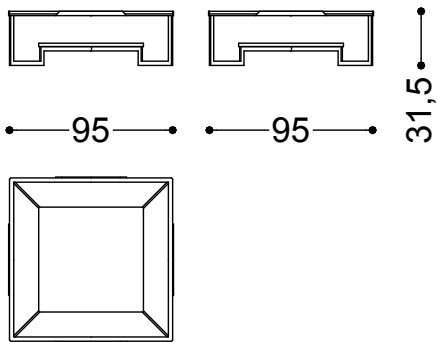

Light and functional, Paso Doble is a low coffee table that features a crossed steel frame with a polished chrome finish. A refined play of materials combining a glass top with a lower tier in precious marble.

Table 37,4x27,4x12,4" - wood essence finish
95x95x32 cm - 37.4x37.4x12.6 in

Table 37,4x27,4x12,4" - white carrara or black marquina marble finish
95x95x32 cm - 37.4x37.4x12.6 in

Table 37,4x27,4x12,4" - green lepanto marble finish
95x95x32 cm - 37.4x37.4x12.6 in

Table 37,4x27,4x12,4" - decorative panel
95x95x32 cm - 37.4x37.4x12.6 in

Table 46,1x46,1x12,4" - wood essence finish
117x117x32 cm - 46.1x46.1x12.6 in

Table 46,1x46,1x12,4" - white carrara or black marquinia marble finish
117x117x32 cm - 46.1x46.1x12.6 in

Table 46,1x46,1x12,4" - green lepanto marble finish
117x117x32 cm - 46.1x46.1x12.6 in

Table 46,1x46,1x12,4" - decorative panel
117x117x32 cm - 46.1x46.1x12.6 in