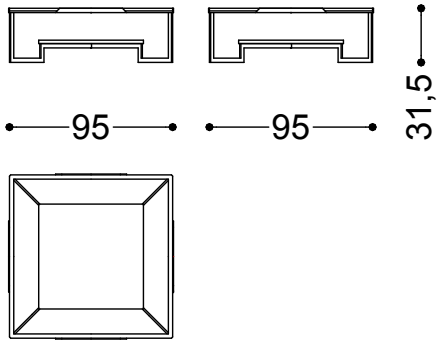

Light and functional, Paso Doble is a low coffee table that features a crossed steel frame with a polished chrome finish. A refined play of materials combining a glass top with a lower tier in precious marble.

Table 37,4x27,4x12,4" - wood essence finish
95x95x32 cm - 37.4x37.4x12.6 in

Table 37,4x27,4x12,4" - white carrara or black marquina marble finish
95x95x32 cm - 37.4x37.4x12.6 in

Table 37,4x27,4x12,4" - green lepanto marble finish
95x95x32 cm - 37.4x37.4x12.6 in

Table 37,4x27,4x12,4" - decorative panel
95x95x32 cm - 37.4x37.4x12.6 in

Table 46,1x46,1x12,4" - wood essence finish
117x117x32 cm - 46.1x46.1x12.6 in

Table 46,1x46,1x12,4" - white carrara or black marquinia marble finish
117x117x32 cm - 46.1x46.1x12.6 in

Table 46,1x46,1x12,4" - green lepanto marble finish
117x117x32 cm - 46.1x46.1x12.6 in

Table 46,1x46,1x12,4" - decorative panel
117x117x32 cm - 46.1x46.1x12.6 in