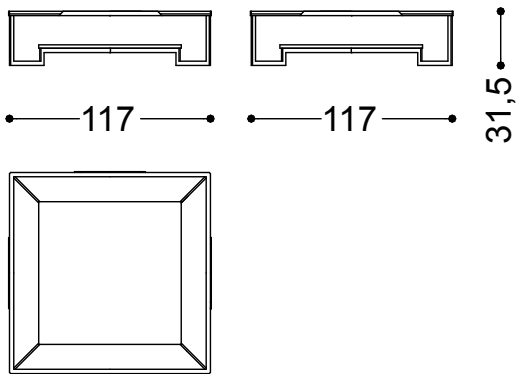

Table 37,4x27,4x12,4" - wood essence finish
95x95x32 cm - 37.4x37.4x12.6 in

Table 37,4x27,4x12,4" - white carrara or black marquina marble finish
95x95x32 cm - 37.4x37.4x12.6 in

Table 37,4x27,4x12,4" - green lepanto marble finish
95x95x32 cm - 37.4x37.4x12.6 in

Table 37,4x27,4x12,4" - decorative panel
95x95x32 cm - 37.4x37.4x12.6 in

Table 46,1x46,1x12,4" - wood essence finish
117x117x32 cm - 46.1x46.1x12.6 in

Table 46,1x46,1x12,4" - white carrara or black marquinia marble finish
117x117x32 cm - 46.1x46.1x12.6 in

Table 46,1x46,1x12,4" - green lepanto marble finish
117x117x32 cm - 46.1x46.1x12.6 in

Table 46,1x46,1x12,4" - decorative panel
117x117x32 cm - 46.1x46.1x12.6 in