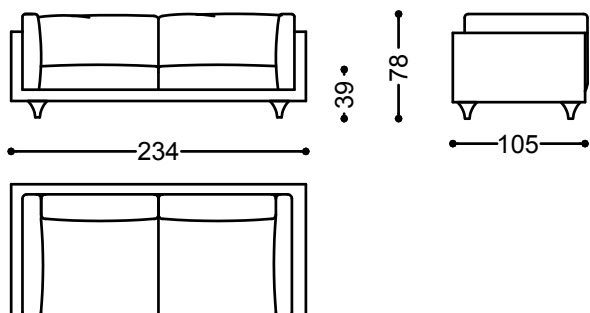

Stella is available both in fabric or leather.

Stella is also available with a reduced depth of 5, 10 or 15 centimeters, with the exception of the poufs.

Armchair 49.2"

125x105x78 cm - 49.2x41.3x30.7"

Sofa 2 seater with 2 arms 80.3"

204x105x78 cm - 80.3x41.3x30.7"

Sofa 3 seater with 2 arms 92.1"

234x105x78 cm - 92.1x41.3x30.7"

Sofa 3.5 seater with 2 arms 100"

254x105x78 cm - 100x41.3x30.7"

Sofa 4 seater with 2 arms 107.9"
274x105x78 cm - 107.9x41.3x30.7"

Terminal unit 2 seater with 1 arm right/left
72.4"
184x105 cm - 72.4x41.3"

Terminal unit 3 seater with 1 arm right/left
84.3"
214x105 cm - 84.3x41.3"

Terminal unit 3.5 seater with 1 arm right/left
92.1"
234x105 cm - 92.1x41.3"

Terminal unit 4 seater with 1 arm right/left 100"

254x105 cm - 100x41.3"

Chaiselongue left/right 79.5"x44.1"

112x202 cm - 44.1x79.5"

Chaiselongue left/right 99.2"x44.1"

112x252 cm - 44.1x99.2"

Corner 41.3"x41.3"