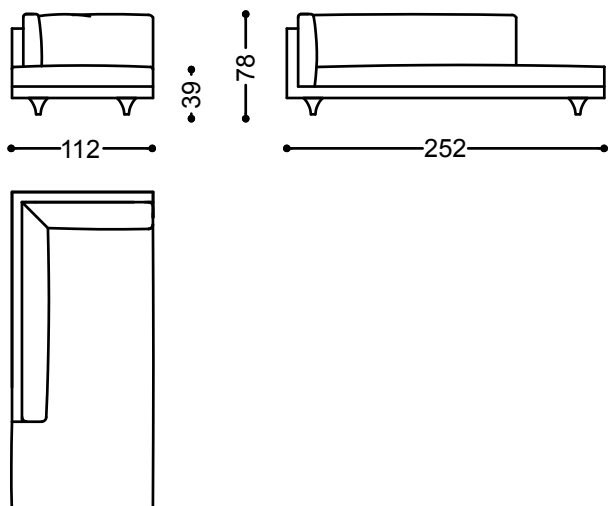

204x105x78 cm - 80.3x41.3x30.7"

Sofa 3 seater with 2 arms 92.1"

234x105x78 cm - 92.1x41.3x30.7"

Sofa 3.5 seater with 2 arms 100"

254x105x78 cm - 100x41.3x30.7"

Sofa 4 seater with 2 arms 107.9"
274x105x78 cm - 107.9x41.3x30.7"

Terminal unit 2 seater with 1 arm right/left
72.4"
184x105 cm - 72.4x41.3"

Terminal unit 3 seater with 1 arm right/left
84.3"
214x105 cm - 84.3x41.3"

Terminal unit 3.5 seater with 1 arm right/left
92.1"
234x105 cm - 92.1x41.3"

Terminal unit 4 seater with 1 arm right/left 100"

254x105 cm - 100x41.3"

Chaiselongue left/right 79.5"x44.1"

112x202 cm - 44.1x79.5"

Chaiselongue left/right 99.2"x44.1"

112x252 cm - 44.1x99.2"

Corner 41.3"x41.3"

105x105x78 cm - 41.3x41.3x30.7"

Pouf 35.4"x35.4"

90x90x39 cm - 35.4x35.4x15.4"