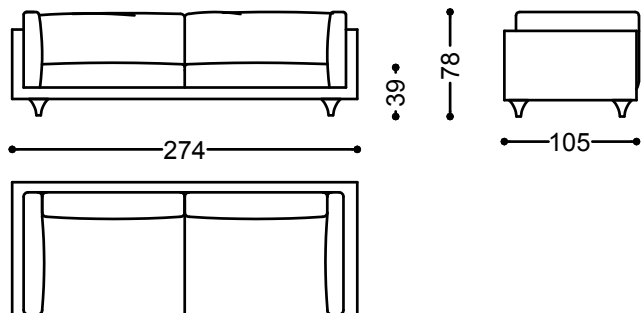

Armchair 49.2"

125x105x78 cm - 49.2x41.3x30.7 in

Sofa 2 seater with 2 arms 80.3"

204x105x78 cm - 80.3x41.3x30.7 in

Sofa 3 seater with 2 arms 92.1"

234x105x78 cm - 92.1x41.3x30.7 in

Sofa 3.5 seater with 2 arms 100"

254x105x78 cm - 100x41.3x30.7 in

Sofa 4 seater with 2 arms 107.9"
274x105x78 cm - 107.9x41.3x30.7 in

Terminal unit 2 seater with 1 arm right/left 72.4"
184x105 cm - 72.4x41.3 in

Terminal unit 3 seater with 1 arm right/left 84.3"
214x105 cm - 84.3x41.3 in

Terminal unit 3.5 seater with 1 arm right/left 92.1"
234x105 cm - 92.1x41.3 in

Terminal unit 4 seater with 1 arm right/left 100"

254x105 cm - 100x41.3 in

Chaiselongue left/right 79.5"x44.1"

112x202 cm - 44.1x79.5 in

Chaiselongue left/right 99.2"x44.1"

112x252 cm - 44.1x99.2 in

Corner 41.3"x41.3"

105x105x78 cm - 41.3x41.3x30.7 in

Pouf 35.4"x35.4"

90x90x39 cm - 35.4x35.4x15.4 in