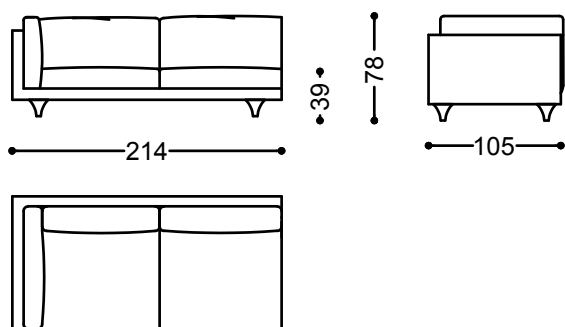

Armchair 49.2"

125x105x78 cm - 49.2x41.3x30.7 in

Sofa 2 seater with 2 arms 80.3"

204x105x78 cm - 80.3x41.3x30.7 in

Sofa 3 seater with 2 arms 92.1"

234x105x78 cm - 92.1x41.3x30.7 in

Sofa 3.5 seater with 2 arms 100"

254x105x78 cm - 100x41.3x30.7 in

Sofa 4 seater with 2 arms 107.9"
274x105x78 cm - 107.9x41.3x30.7 in

Terminal unit 2 seater with 1 arm right/left 72.4"
184x105 cm - 72.4x41.3 in

Terminal unit 3 seater with 1 arm right/left 84.3"
214x105 cm - 84.3x41.3 in

Terminal unit 3.5 seater with 1 arm right/left 92.1"
234x105 cm - 92.1x41.3 in

Terminal unit 4 seater with 1 arm right/left 100"

254x105 cm - 100x41.3 in

Chaiselongue left/right 79.5"x44.1"

112x202 cm - 44.1x79.5 in

Chaiselongue left/right 99.2"x44.1"

112x252 cm - 44.1x99.2 in

Corner 41.3"x41.3"

105x105x78 cm - 41.3x41.3x30.7 in

Pouf 35.4"x35.4"

90x90x39 cm - 35.4x35.4x15.4 in