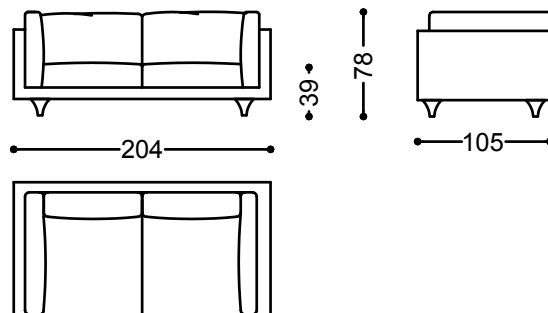

Stella is available both in fabric or leather.

Stella is also available with a reduced depth of 5, 10 or 15 centimeters, with the exception of the poufs.

Armchair 49.2"

125x105x78 cm - 49.2x41.3x30.7"

Sofa 2 seater with 2 arms 80.3"

204x105x78 cm - 80.3x41.3x30.7"

Sofa 3 seater with 2 arms 92.1"

234x105x78 cm - 92.1x41.3x30.7"

Sofa 3.5 seater with 2 arms 100"

254x105x78 cm - 100x41.3x30.7"

Sofa 4 seater with 2 arms 107.9"
274x105x78 cm - 107.9x41.3x30.7"

Terminal unit 2 seater with 1 arm right/left
72.4"
184x105 cm - 72.4x41.3"

Terminal unit 3 seater with 1 arm right/left
84.3"
214x105 cm - 84.3x41.3"

Terminal unit 3.5 seater with 1 arm right/left
92.1"
234x105 cm - 92.1x41.3"

105x105x78 cm - 41.3x41.3x30.7"

Pouf 35.4"x35.4"

90x90x39 cm - 35.4x35.4x15.4"