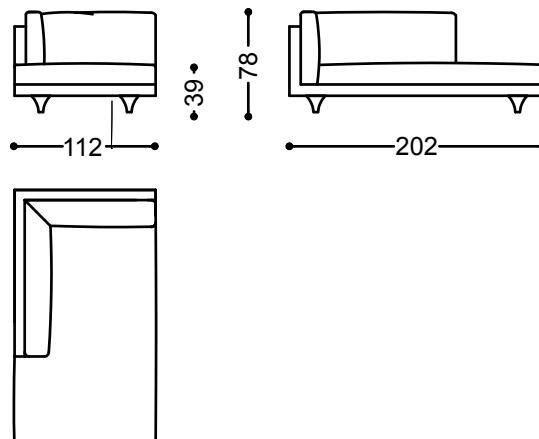

Armchair 49.2"

125x105x78 cm - 49.2x41.3x30.7 in

Sofa 2 seater with 2 arms 80.3"

204x105x78 cm - 80.3x41.3x30.7 in

Sofa 3 seater with 2 arms 92.1"

234x105x78 cm - 92.1x41.3x30.7 in

Sofa 3.5 seater with 2 arms 100"

254x105x78 cm - 100x41.3x30.7 in

Sofa 4 seater with 2 arms 107.9"
274x105x78 cm - 107.9x41.3x30.7 in

Terminal unit 2 seater with 1 arm right/left 72.4"
184x105 cm - 72.4x41.3 in

Terminal unit 3 seater with 1 arm right/left 84.3"
214x105 cm - 84.3x41.3 in

Terminal unit 3.5 seater with 1 arm right/left 92.1"
234x105 cm - 92.1x41.3 in

Terminal unit 4 seater with 1 arm right/left 100"

254x105 cm - 100x41.3 in

Chaiselongue left/right 79.5"x44.1"

112x202 cm - 44.1x79.5 in

Chaiselongue left/right 99.2"x44.1"

112x252 cm - 44.1x99.2 in

Corner 41.3"x41.3"

105x105x78 cm - 41.3x41.3x30.7 in

Pouf 35.4"x35.4"

90x90x39 cm - 35.4x35.4x15.4 in