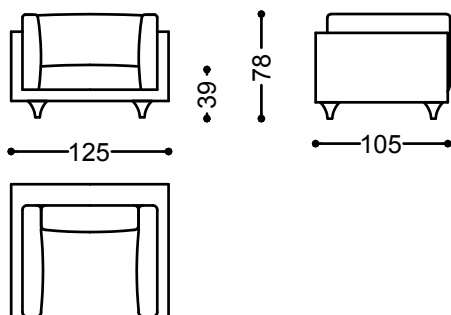

Armchair 49.2"

125x105x78 cm - 49.2x41.3x30.7 in

Sofa 2 seater with 2 arms 80.3"

204x105x78 cm - 80.3x41.3x30.7 in

Sofa 3 seater with 2 arms 92.1"

234x105x78 cm - 92.1x41.3x30.7 in

Sofa 3.5 seater with 2 arms 100"

254x105x78 cm - 100x41.3x30.7 in

Sofa 4 seater with 2 arms 107.9"
274x105x78 cm - 107.9x41.3x30.7 in

Terminal unit 2 seater with 1 arm right/left 72.4"
184x105 cm - 72.4x41.3 in

Terminal unit 3 seater with 1 arm right/left 84.3"
214x105 cm - 84.3x41.3 in

Terminal unit 3.5 seater with 1 arm right/left 92.1"
234x105 cm - 92.1x41.3 in

Terminal unit 4 seater with 1 arm right/left 100"

254x105 cm - 100x41.3 in

Chaiselongue left/right 79.5"x44.1"

112x202 cm - 44.1x79.5 in

Chaiselongue left/right 99.2"x44.1"

112x252 cm - 44.1x99.2 in

Corner 41.3"x41.3"

105x105x78 cm - 41.3x41.3x30.7 in

Pouf 35.4"x35.4"

90x90x39 cm - 35.4x35.4x15.4 in