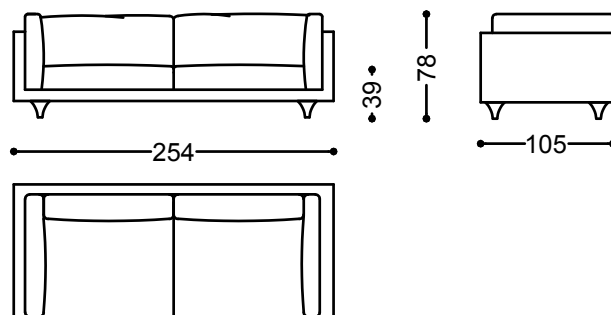

Armchair 49.2"

125x105x78 cm - 49.2x41.3x30.7 in

Sofa 2 seater with 2 arms 80.3"

204x105x78 cm - 80.3x41.3x30.7 in

Sofa 3 seater with 2 arms 92.1"

234x105x78 cm - 92.1x41.3x30.7 in

Sofa 3.5 seater with 2 arms 100"

254x105x78 cm - 100x41.3x30.7 in

Sofa 4 seater with 2 arms 107.9"
274x105x78 cm - 107.9x41.3x30.7 in

Terminal unit 2 seater with 1 arm right/left 72.4"
184x105 cm - 72.4x41.3 in

Terminal unit 3 seater with 1 arm right/left 84.3"
214x105 cm - 84.3x41.3 in

Terminal unit 3.5 seater with 1 arm right/left 92.1"
234x105 cm - 92.1x41.3 in

Terminal unit 4 seater with 1 arm right/left 100"

254x105 cm - 100x41.3 in

Chaiselongue left/right 79.5"x44.1"

112x202 cm - 44.1x79.5 in

Chaiselongue left/right 99.2"x44.1"

112x252 cm - 44.1x99.2 in

Corner 41.3"x41.3"

105x105x78 cm - 41.3x41.3x30.7 in

Pouf 35.4"x35.4"

90x90x39 cm - 35.4x35.4x15.4 in