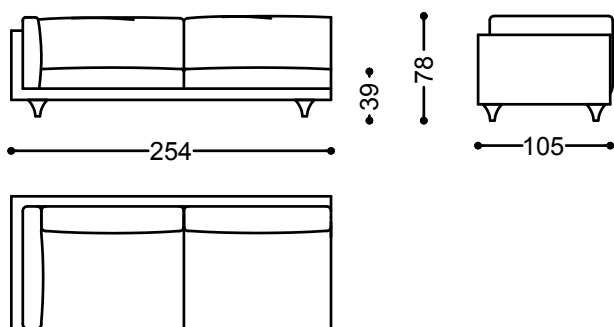

Armchair 49.2"

125x105x78 cm - 49.2x41.3x30.7 in

Sofa 2 seater with 2 arms 80.3"

204x105x78 cm - 80.3x41.3x30.7 in

Sofa 3 seater with 2 arms 92.1"

234x105x78 cm - 92.1x41.3x30.7 in

Sofa 3.5 seater with 2 arms 100"

254x105x78 cm - 100x41.3x30.7 in

Sofa 4 seater with 2 arms 107.9"
274x105x78 cm - 107.9x41.3x30.7 in

Terminal unit 2 seater with 1 arm right/left 72.4"
184x105 cm - 72.4x41.3 in

Terminal unit 3 seater with 1 arm right/left 84.3"
214x105 cm - 84.3x41.3 in

Terminal unit 3.5 seater with 1 arm right/left 92.1"
234x105 cm - 92.1x41.3 in

Terminal unit 4 seater with 1 arm right/left 100"

254x105 cm - 100x41.3 in

Chaiselongue left/right 79.5"x44.1"

112x202 cm - 44.1x79.5 in

Chaiselongue left/right 99.2"x44.1"

112x252 cm - 44.1x99.2 in

Corner 41.3"x41.3"

105x105x78 cm - 41.3x41.3x30.7 in

Pouf 35.4"x35.4"

90x90x39 cm - 35.4x35.4x15.4 in