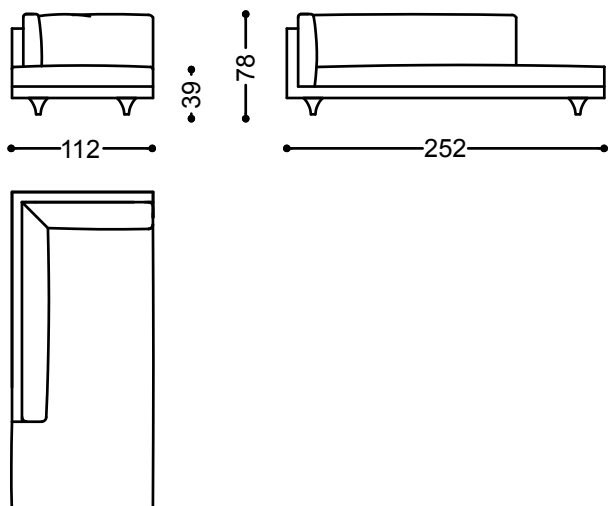

Armchair 49.2"

125x105x78 cm - 49.2x41.3x30.7 in

Sofa 2 seater with 2 arms 80.3"

204x105x78 cm - 80.3x41.3x30.7 in

Sofa 3 seater with 2 arms 92.1"

234x105x78 cm - 92.1x41.3x30.7 in

Sofa 3.5 seater with 2 arms 100"

254x105x78 cm - 100x41.3x30.7 in

Sofa 4 seater with 2 arms 107.9"
274x105x78 cm - 107.9x41.3x30.7 in

Terminal unit 2 seater with 1 arm right/left 72.4"
184x105 cm - 72.4x41.3 in

Terminal unit 3 seater with 1 arm right/left 84.3"
214x105 cm - 84.3x41.3 in

Terminal unit 3.5 seater with 1 arm right/left 92.1"
234x105 cm - 92.1x41.3 in

Terminal unit 4 seater with 1 arm right/left 100"

254x105 cm - 100x41.3 in

Chaiselongue left/right 79.5"x44.1"

112x202 cm - 44.1x79.5 in

Chaiselongue left/right 99.2"x44.1"

112x252 cm - 44.1x99.2 in

Corner 41.3"x41.3"

105x105x78 cm - 41.3x41.3x30.7 in

Pouf 35.4"x35.4"

90x90x39 cm - 35.4x35.4x15.4 in