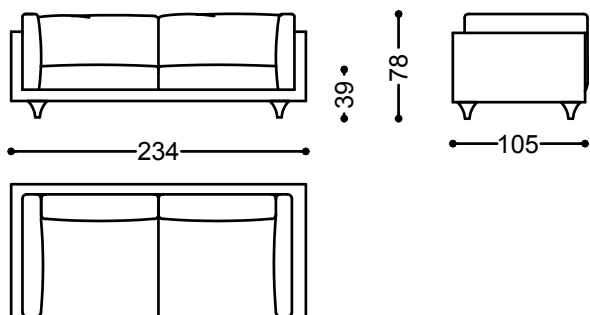

Armchair 49.2"

125x105x78 cm - 49.2x41.3x30.7 in

Sofa 2 seater with 2 arms 80.3"

204x105x78 cm - 80.3x41.3x30.7 in

Sofa 3 seater with 2 arms 92.1"

234x105x78 cm - 92.1x41.3x30.7 in

Sofa 3.5 seater with 2 arms 100"

254x105x78 cm - 100x41.3x30.7 in

Sofa 4 seater with 2 arms 107.9"
274x105x78 cm - 107.9x41.3x30.7 in

Terminal unit 2 seater with 1 arm right/left 72.4"
184x105 cm - 72.4x41.3 in

Terminal unit 3 seater with 1 arm right/left 84.3"
214x105 cm - 84.3x41.3 in

Terminal unit 3.5 seater with 1 arm right/left 92.1"
234x105 cm - 92.1x41.3 in

Terminal unit 4 seater with 1 arm right/left 100"

254x105 cm - 100x41.3 in

Chaiselongue left/right 79.5"x44.1"

112x202 cm - 44.1x79.5 in

Chaiselongue left/right 99.2"x44.1"

112x252 cm - 44.1x99.2 in

Corner 41.3"x41.3"

105x105x78 cm - 41.3x41.3x30.7 in

Pouf 35.4"x35.4"

90x90x39 cm - 35.4x35.4x15.4 in