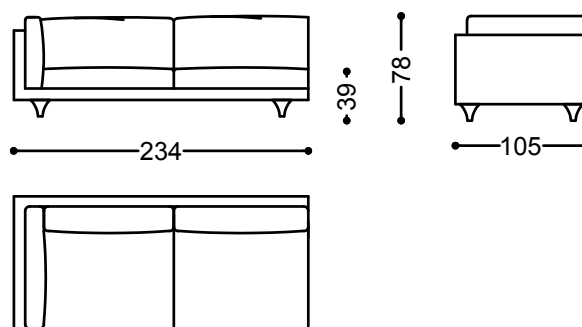

Armchair 49.2"

125x105x78 cm - 49.2x41.3x30.7 in

Sofa 2 seater with 2 arms 80.3"

204x105x78 cm - 80.3x41.3x30.7 in

Sofa 3 seater with 2 arms 92.1"

234x105x78 cm - 92.1x41.3x30.7 in

Sofa 3.5 seater with 2 arms 100"

254x105x78 cm - 100x41.3x30.7 in

Sofa 4 seater with 2 arms 107.9"
274x105x78 cm - 107.9x41.3x30.7 in

Terminal unit 2 seater with 1 arm right/left 72.4"
184x105 cm - 72.4x41.3 in

Terminal unit 3 seater with 1 arm right/left 84.3"
214x105 cm - 84.3x41.3 in

Terminal unit 3.5 seater with 1 arm right/left 92.1"
234x105 cm - 92.1x41.3 in

Terminal unit 4 seater with 1 arm right/left 100"

254x105 cm - 100x41.3 in

Chaiselongue left/right 79.5"x44.1"

112x202 cm - 44.1x79.5 in

Chaiselongue left/right 99.2"x44.1"

112x252 cm - 44.1x99.2 in

Corner 41.3"x41.3"

105x105x78 cm - 41.3x41.3x30.7 in

Pouf 35.4"x35.4"

90x90x39 cm - 35.4x35.4x15.4 in