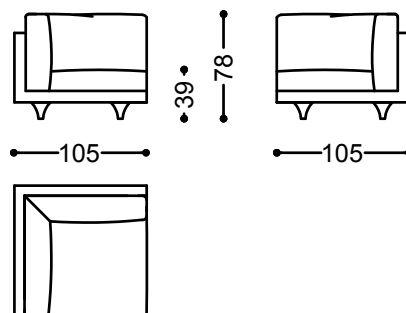

Armchair 49.2"

125x105x78 cm - 49.2x41.3x30.7 in

Sofa 2 seater with 2 arms 80.3"

204x105x78 cm - 80.3x41.3x30.7 in

Sofa 3 seater with 2 arms 92.1"

234x105x78 cm - 92.1x41.3x30.7 in

Sofa 3.5 seater with 2 arms 100"

254x105x78 cm - 100x41.3x30.7 in

Sofa 4 seater with 2 arms 107.9"
274x105x78 cm - 107.9x41.3x30.7 in

Terminal unit 2 seater with 1 arm right/left 72.4"
184x105 cm - 72.4x41.3 in

Terminal unit 3 seater with 1 arm right/left 84.3"
214x105 cm - 84.3x41.3 in

Terminal unit 3.5 seater with 1 arm right/left 92.1"
234x105 cm - 92.1x41.3 in

Terminal unit 4 seater with 1 arm right/left 100"

254x105 cm - 100x41.3 in

Chaiselongue left/right 79.5"x44.1"

112x202 cm - 44.1x79.5 in

Chaiselongue left/right 99.2"x44.1"

112x252 cm - 44.1x99.2 in

Corner 41.3"x41.3"

105x105x78 cm - 41.3x41.3x30.7 in

Pouf 35.4"x35.4"

90x90x39 cm - 35.4x35.4x15.4 in