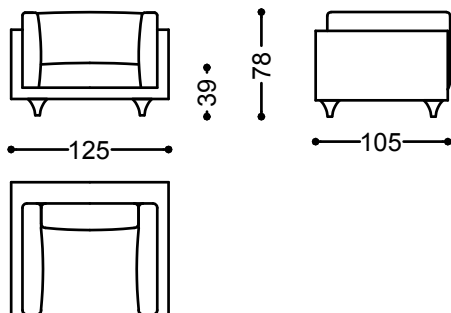

Stella is available both in fabric or leather.

Stella is also available with a reduced depth of 5, 10 or 15 centimeters, with the exception of the poufs.

Armchair 49.2"

125x105x78 cm - 49.2x41.3x30.7"

Sofa 2 seater with 2 arms 80.3"

204x105x78 cm - 80.3x41.3x30.7"

Sofa 3 seater with 2 arms 92.1"

234x105x78 cm - 92.1x41.3x30.7"

Sofa 3.5 seater with 2 arms 100"

254x105x78 cm - 100x41.3x30.7"

Sofa 4 seater with 2 arms 107.9"
274x105x78 cm - 107.9x41.3x30.7"

Terminal unit 4 seater with 1 arm right/left 100"

254x105 cm - 100x41.3"

Chaiselongue left/right 79.5"x44.1"

112x202 cm - 44.1x79.5"

Chaiselongue left/right 99.2"x44.1"

112x252 cm - 44.1x99.2"

Corner 41.3"x41.3"

105x105x78 cm - 41.3x41.3x30.7"

Pouf 35.4"x35.4"

90x90x39 cm - 35.4x35.4x15.4"