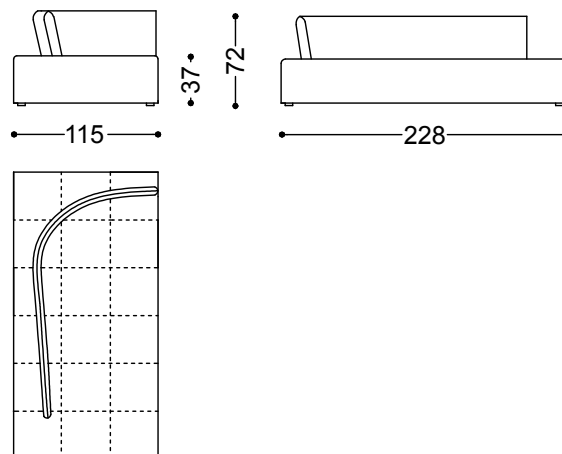

Conversation is available in both fabric and leather upholstery.

Sofa 2 seater 74,8"

190x115x85 cm - 74.8x45.3x33.5"

Sofa 3 seater 89,8"

228x115x85 cm - 89.8x45.3x33.5"

Sofa 4 seater 104,7"

266x115x85 cm - 104.7x45.3x33.5"

Terminal unit 2 seater left/right 74,8"

190x115x85 cm - 74.8x45.3x33.5"

Terminal unit 3 seater left/right 89,8"
228x115x85 cm - 89.8x45.3x33.5"

Terminal unit 4 seater left/right 104,7"
266x115x85 cm - 104.7x45.3x33.5"

Chaiselongue right/left 74,8"x45,3
115x190x85 cm - 45.3x74.8x33.5"

Chaiselongue right/left 89,8"x45,3"
115x228x85 cm - 45.3x89.8x33.5"

Chaiselongue right/left 104,7"x45,3"
115x266x85 cm - 45.3x104.7x33.5"