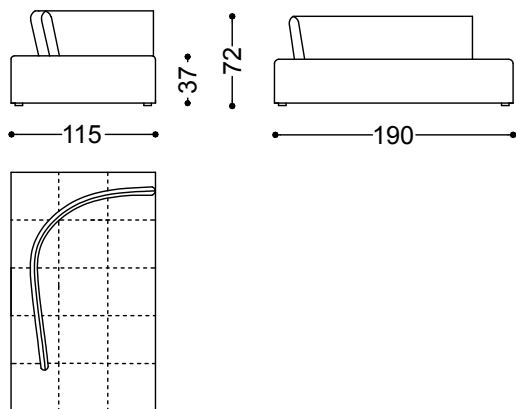

Sofa 2 seater 74,8"

190x115x85 cm - 74.8x45.3x33.5 in

Sofa 3 seater 89,8"

228x115x85 cm - 89.8x45.3x33.5 in

Sofa 4 seater 104,7"

266x115x85 cm - 104.7x45.3x33.5 in

Terminal unit 2 seater left/right 74,8"

190x115x85 cm - 74.8x45.3x33.5 in

Terminal unit 3 seater left/right 89,8"  
228x115x85 cm - 89.8x45.3x33.5 in

Terminal unit 4 seater left/right 104,7"  
266x115x85 cm - 104.7x45.3x33.5 in

Chaiselongue right/left 74,8"x45,3  
115x190x85 cm - 45.3x74.8x33.5 in

Chaiselongue right/left 89,8"x45,3"  
115x228x85 cm - 45.3x89.8x33.5 in

Chaiselongue right/left 104,7"x45,3  
115x266x85 cm - 45.3x104.7x33.5 in

Box cushion 23,6" x 23,6"  
60x60 cm - 23.6x23.6 in

Loose pillow 21,6"x21,6"  
55x55 cm - 21.7x21.7 in