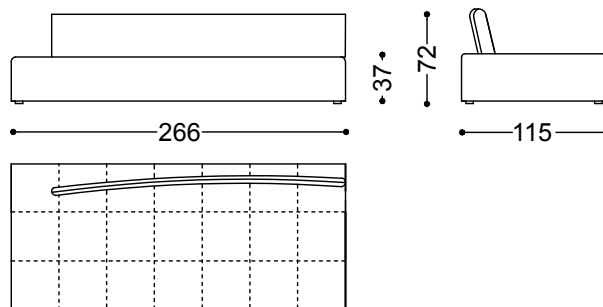

Sofa 2 seater 74,8"

190x115x85 cm - 74.8x45.3x33.5 in

Sofa 3 seater 89,8"

228x115x85 cm - 89.8x45.3x33.5 in

Sofa 4 seater 104,7"

266x115x85 cm - 104.7x45.3x33.5 in

Terminal unit 2 seater left/right 74,8"

190x115x85 cm - 74.8x45.3x33.5 in

Terminal unit 3 seater left/right 89,8"  
228x115x85 cm - 89.8x45.3x33.5 in

Terminal unit 4 seater left/right 104,7"  
266x115x85 cm - 104.7x45.3x33.5 in

Chaiselongue right/left 74,8"x45,3  
115x190x85 cm - 45.3x74.8x33.5 in

Chaiselongue right/left 89,8"x45,3"  
115x228x85 cm - 45.3x89.8x33.5 in

Chaiselongue right/left 104,7"x45,3  
115x266x85 cm - 45.3x104.7x33.5 in

Box cushion 23,6" x 23,6"  
60x60 cm - 23.6x23.6 in

Loose pillow 21,6"x21,6"  
55x55 cm - 21.7x21.7 in