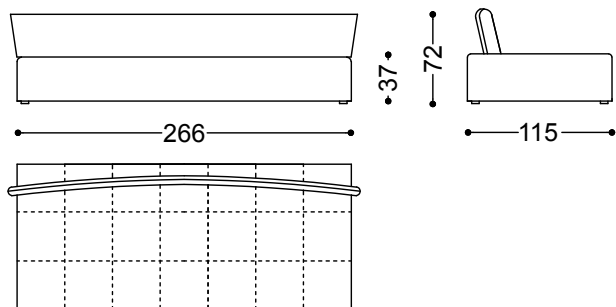

Sofa 2 seater 74,8"

190x115x85 cm - 74.8x45.3x33.5 in

Sofa 3 seater 89,8"

228x115x85 cm - 89.8x45.3x33.5 in

Sofa 4 seater 104,7"

266x115x85 cm - 104.7x45.3x33.5 in

Terminal unit 2 seater left/right 74,8"

190x115x85 cm - 74.8x45.3x33.5 in

Terminal unit 3 seater left/right 89,8"  
228x115x85 cm - 89.8x45.3x33.5 in

Terminal unit 4 seater left/right 104,7"  
266x115x85 cm - 104.7x45.3x33.5 in

Chaiselongue right/left 74,8"x45,3  
115x190x85 cm - 45.3x74.8x33.5 in

Chaiselongue right/left 89,8"x45,3"  
115x228x85 cm - 45.3x89.8x33.5 in

Chaiselongue right/left 104,7"x45,3  
115x266x85 cm - 45.3x104.7x33.5 in

Box cushion 23,6" x 23,6"  
60x60 cm - 23.6x23.6 in

Loose pillow 21,6"x21,6"  
55x55 cm - 21.7x21.7 in