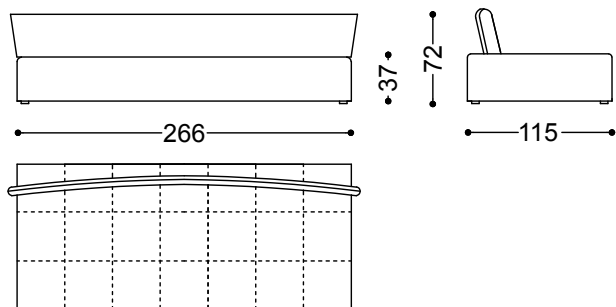

Terminal unit 3 seater left/right 89,8"
228x115x85 cm - 89.8x45.3x33.5 in

Sofa 4 seater 104,7"

266x115x85 cm - 104.7x45.3x33.5 in