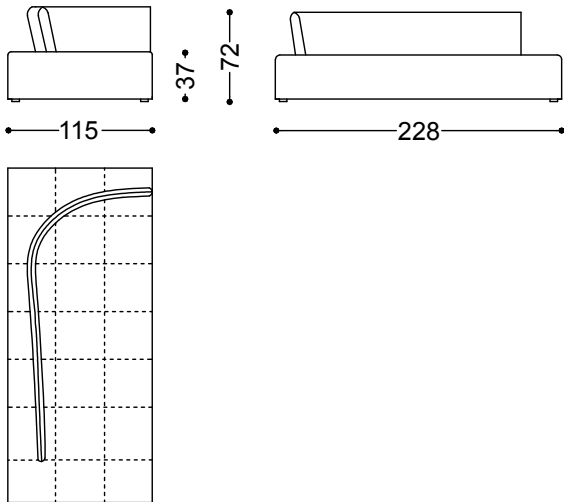

Terminal unit 2 seater left/right 74,8"

190x115x85 cm - 74.8x45.3x33.5"

Terminal unit 3 seater left/right 89,8"
228x115x85 cm - 89.8x45.3x33.5"

Terminal unit 4 seater left/right 104,7"
266x115x85 cm - 104.7x45.3x33.5"

Chaiselongue right/left 74,8"x45,3
115x190x85 cm - 45.3x74.8x33.5"

Chaiselongue right/left 89,8"x45,3"
115x228x85 cm - 45.3x89.8x33.5"

Chaiselongue right/left 104,7"x45,3"
115x266x85 cm - 45.3x104.7x33.5"

Box cushion 23,6" x 23,6"
60x60 cm - 23.6x23.6"

Loose pillow 21,6"x21,6"
55x55 cm - 21.7x21.7"

Loose rectangular pillow
-

Back rest rectangular pillow