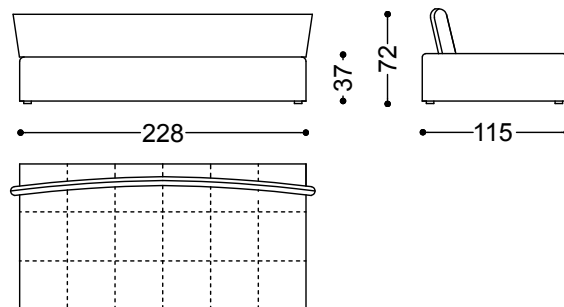

Sofa 2 seater 74,8"

190x115x85 cm - 74.8x45.3x33.5 in

Sofa 3 seater 89,8"

228x115x85 cm - 89.8x45.3x33.5 in

Sofa 4 seater 104,7"

266x115x85 cm - 104.7x45.3x33.5 in

Terminal unit 2 seater left/right 74,8"

190x115x85 cm - 74.8x45.3x33.5 in

Terminal unit 3 seater left/right 89,8"  
228x115x85 cm - 89.8x45.3x33.5 in

Terminal unit 4 seater left/right 104,7"  
266x115x85 cm - 104.7x45.3x33.5 in

Chaiselongue right/left 74,8"x45,3  
115x190x85 cm - 45.3x74.8x33.5 in

Chaiselongue right/left 89,8"x45,3"  
115x228x85 cm - 45.3x89.8x33.5 in

Chaiselongue right/left 104,7"x45,3  
115x266x85 cm - 45.3x104.7x33.5 in

Box cushion 23,6" x 23,6"  
60x60 cm - 23.6x23.6 in

Loose pillow 21,6"x21,6"  
55x55 cm - 21.7x21.7 in