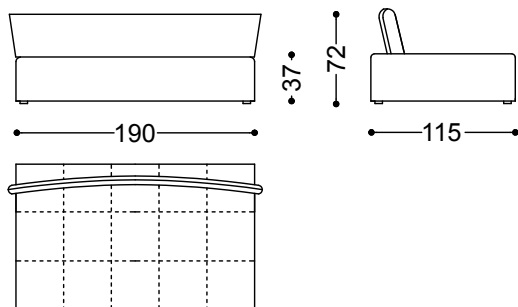

Conversation is available in both fabric and leather upholstery.

Sofa 2 seater 74,8"

190x115x85 cm - 74.8x45.3x33.5"

Sofa 3 seater 89,8"

228x115x85 cm - 89.8x45.3x33.5"

Sofa 4 seater 104,7"

266x115x85 cm - 104.7x45.3x33.5"

Terminal unit 2 seater left/right 74,8"

190x115x85 cm - 74.8x45.3x33.5"

Terminal unit 3 seater left/right 89,8"
228x115x85 cm - 89.8x45.3x33.5"

Terminal unit 4 seater left/right 104,7"
266x115x85 cm - 104.7x45.3x33.5"

Chaiselongue right/left 74,8"x45,3
115x190x85 cm - 45.3x74.8x33.5"

Chaiselongue right/left 89,8"x45,3"
115x228x85 cm - 45.3x89.8x33.5"

Chaiselongue right/left 104,7"x45,3"
115x266x85 cm - 45.3x104.7x33.5"

Box cushion 23,6" x 23,6"
60x60 cm - 23.6x23.6"

Loose pillow 21,6"x21,6"
55x55 cm - 21.7x21.7"

Loose rectangular pillow
-

Back rest rectangular pillow