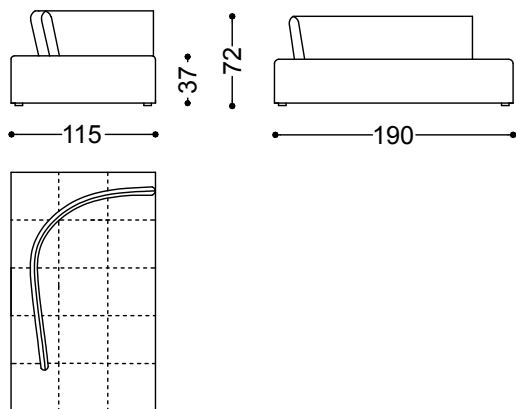

Conversation is available in both fabric and leather upholstery.

Sofa 2 seater 74,8"

190x115x85 cm - 74.8x45.3x33.5"

Sofa 3 seater 89,8"

228x115x85 cm - 89.8x45.3x33.5"

Sofa 4 seater 104,7"

266x115x85 cm - 104.7x45.3x33.5"

Terminal unit 2 seater left/right 74,8"

190x115x85 cm - 74.8x45.3x33.5"

Terminal unit 3 seater left/right 89,8"
228x115x85 cm - 89.8x45.3x33.5"

Terminal unit 4 seater left/right 104,7"
266x115x85 cm - 104.7x45.3x33.5"

Chaiselongue right/left 74,8"x45,3
115x190x85 cm - 45.3x74.8x33.5"

Chaiselongue right/left 89,8"x45,3"
115x228x85 cm - 45.3x89.8x33.5"

Chaiselongue right/left 104,7"x45,3"
115x266x85 cm - 45.3x104.7x33.5"