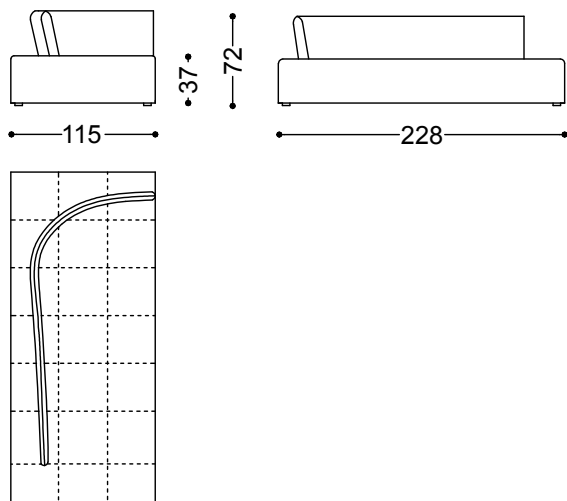

Sofa 2 seater 74,8"

190x115x85 cm - 74.8x45.3x33.5 in

Sofa 3 seater 89,8"

228x115x85 cm - 89.8x45.3x33.5 in

Sofa 4 seater 104,7"

266x115x85 cm - 104.7x45.3x33.5 in

Terminal unit 2 seater left/right 74,8"

190x115x85 cm - 74.8x45.3x33.5 in

Terminal unit 3 seater left/right 89,8"  
228x115x85 cm - 89.8x45.3x33.5 in

Terminal unit 4 seater left/right 104,7"  
266x115x85 cm - 104.7x45.3x33.5 in

Chaiselongue right/left 74,8"x45,3  
115x190x85 cm - 45.3x74.8x33.5 in

Chaiselongue right/left 89,8"x45,3"  
115x228x85 cm - 45.3x89.8x33.5 in

Chaiselongue right/left 104,7"x45,3  
115x266x85 cm - 45.3x104.7x33.5 in

Box cushion 23,6" x 23,6"  
60x60 cm - 23.6x23.6 in

Loose pillow 21,6"x21,6"  
55x55 cm - 21.7x21.7 in