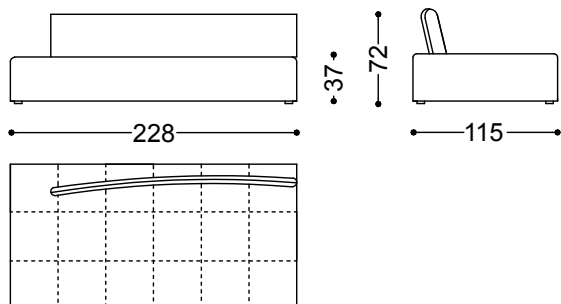

Conversation is available in both fabric and leather upholstery.

Sofa 2 seater 74,8"

190x115x85 cm - 74.8x45.3x33.5"

Sofa 3 seater 89,8"

228x115x85 cm - 89.8x45.3x33.5"

Sofa 4 seater 104,7"

266x115x85 cm - 104.7x45.3x33.5"

Terminal unit 2 seater left/right 74,8"

190x115x85 cm - 74.8x45.3x33.5"

Terminal unit 3 seater left/right 89,8"
228x115x85 cm - 89.8x45.3x33.5"

Terminal unit 4 seater left/right 104,7"
266x115x85 cm - 104.7x45.3x33.5"

Chaiselongue right/left 74,8"x45,3
115x190x85 cm - 45.3x74.8x33.5"

Chaiselongue right/left 89,8"x45,3"
115x228x85 cm - 45.3x89.8x33.5"

Chaiselongue right/left 104,7"x45,3"
115x266x85 cm - 45.3x104.7x33.5"