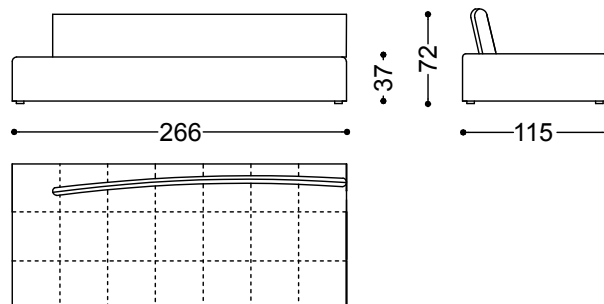

Conversation is available in both fabric and leather upholstery.

Sofa 2 seater 74,8"

190x115x85 cm - 74.8x45.3x33.5"

Sofa 3 seater 89,8"

228x115x85 cm - 89.8x45.3x33.5"

Sofa 4 seater 104,7"

266x115x85 cm - 104.7x45.3x33.5"

Terminal unit 2 seater left/right 74,8"

190x115x85 cm - 74.8x45.3x33.5"

Terminal unit 3 seater left/right 89,8"
228x115x85 cm - 89.8x45.3x33.5"

Terminal unit 4 seater left/right 104,7"
266x115x85 cm - 104.7x45.3x33.5"

Chaiselongue right/left 74,8"x45,3
115x190x85 cm - 45.3x74.8x33.5"

Chaiselongue right/left 89,8"x45,3"
115x228x85 cm - 45.3x89.8x33.5"

Chaiselongue right/left 104,7"x45,3"
115x266x85 cm - 45.3x104.7x33.5"