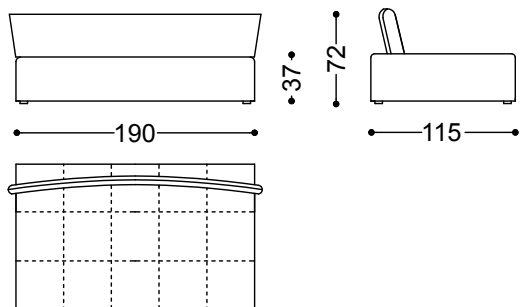

Sofa 2 seater 74,8"

190x115x85 cm - 74.8x45.3x33.5 in

Sofa 3 seater 89,8"

228x115x85 cm - 89.8x45.3x33.5 in

Sofa 4 seater 104,7"

266x115x85 cm - 104.7x45.3x33.5 in

Terminal unit 2 seater left/right 74,8"

190x115x85 cm - 74.8x45.3x33.5 in

Terminal unit 3 seater left/right 89,8"  
228x115x85 cm - 89.8x45.3x33.5 in

Terminal unit 4 seater left/right 104,7"  
266x115x85 cm - 104.7x45.3x33.5 in

Chaiselongue right/left 74,8"x45,3  
115x190x85 cm - 45.3x74.8x33.5 in

Chaiselongue right/left 89,8"x45,3"  
115x228x85 cm - 45.3x89.8x33.5 in

Chaiselongue right/left 104,7"x45,3  
115x266x85 cm - 45.3x104.7x33.5 in

Box cushion 23,6" x 23,6"  
60x60 cm - 23.6x23.6 in

Loose pillow 21,6"x21,6"  
55x55 cm - 21.7x21.7 in