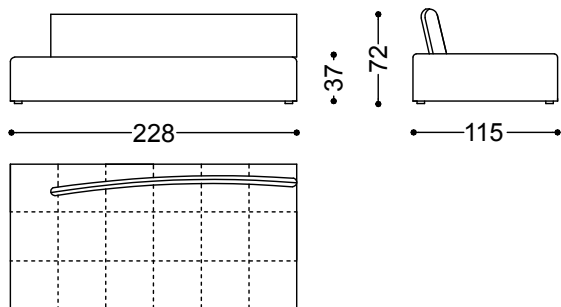

Sofa 2 seater 74,8"

190x115x85 cm - 74.8x45.3x33.5 in

Sofa 3 seater 89,8"

228x115x85 cm - 89.8x45.3x33.5 in

Sofa 4 seater 104,7"

266x115x85 cm - 104.7x45.3x33.5 in

Terminal unit 2 seater left/right 74,8"

190x115x85 cm - 74.8x45.3x33.5 in

Terminal unit 3 seater left/right 89,8"  
228x115x85 cm - 89.8x45.3x33.5 in

Terminal unit 4 seater left/right 104,7"  
266x115x85 cm - 104.7x45.3x33.5 in

Chaiselongue right/left 74,8"x45,3  
115x190x85 cm - 45.3x74.8x33.5 in

Chaiselongue right/left 89,8"x45,3"  
115x228x85 cm - 45.3x89.8x33.5 in

Chaiselongue right/left 104,7"x45,3  
115x266x85 cm - 45.3x104.7x33.5 in

Box cushion 23,6" x 23,6"  
60x60 cm - 23.6x23.6 in

Loose pillow 21,6"x21,6"  
55x55 cm - 21.7x21.7 in