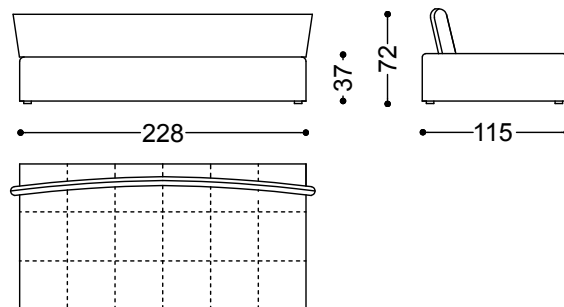

Sofa 3 seater 89,8"

228x115x85 cm - 89.8x45.3x33.5 in