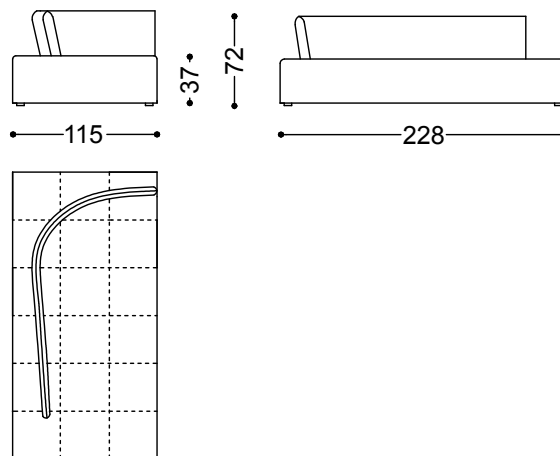

Sofa 2 seater 74,8"

190x115x85 cm - 74.8x45.3x33.5 in

Sofa 3 seater 89,8"

228x115x85 cm - 89.8x45.3x33.5 in

Sofa 4 seater 104,7"

266x115x85 cm - 104.7x45.3x33.5 in

Terminal unit 2 seater left/right 74,8"

190x115x85 cm - 74.8x45.3x33.5 in

Terminal unit 3 seater left/right 89,8"  
228x115x85 cm - 89.8x45.3x33.5 in

Terminal unit 4 seater left/right 104,7"  
266x115x85 cm - 104.7x45.3x33.5 in

Chaiselongue right/left 74,8"x45,3  
115x190x85 cm - 45.3x74.8x33.5 in

Chaiselongue right/left 89,8"x45,3"  
115x228x85 cm - 45.3x89.8x33.5 in

Chaiselongue right/left 104,7"x45,3  
115x266x85 cm - 45.3x104.7x33.5 in

Box cushion 23,6" x 23,6"  
60x60 cm - 23.6x23.6 in

Loose pillow 21,6"x21,6"  
55x55 cm - 21.7x21.7 in