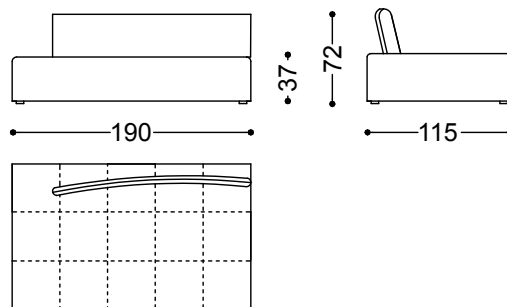

Conversation is available in both fabric and leather upholstery.

Sofa 2 seater 74,8"

190x115x85 cm - 74.8x45.3x33.5"

Sofa 3 seater 89,8"

228x115x85 cm - 89.8x45.3x33.5"

Sofa 4 seater 104,7"

266x115x85 cm - 104.7x45.3x33.5"

Terminal unit 2 seater left/right 74,8"

190x115x85 cm - 74.8x45.3x33.5"

Terminal unit 3 seater left/right 89,8"
228x115x85 cm - 89.8x45.3x33.5"

Terminal unit 4 seater left/right 104,7"
266x115x85 cm - 104.7x45.3x33.5"

Chaiselongue right/left 74,8"x45,3
115x190x85 cm - 45.3x74.8x33.5"

Chaiselongue right/left 89,8"x45,3"
115x228x85 cm - 45.3x89.8x33.5"

Chaiselongue right/left 104,7"x45,3"
115x266x85 cm - 45.3x104.7x33.5"