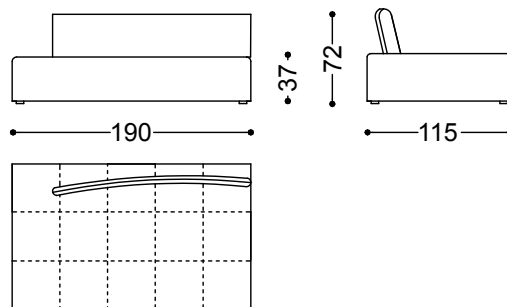

Sofa 2 seater 74,8"

190x115x85 cm - 74.8x45.3x33.5 in

Sofa 3 seater 89,8"

228x115x85 cm - 89.8x45.3x33.5 in

Sofa 4 seater 104,7"

266x115x85 cm - 104.7x45.3x33.5 in

Terminal unit 2 seater left/right 74,8"

190x115x85 cm - 74.8x45.3x33.5 in

Terminal unit 3 seater left/right 89,8"  
228x115x85 cm - 89.8x45.3x33.5 in

Terminal unit 4 seater left/right 104,7"  
266x115x85 cm - 104.7x45.3x33.5 in

Chaiselongue right/left 74,8"x45,3  
115x190x85 cm - 45.3x74.8x33.5 in

Chaiselongue right/left 89,8"x45,3"  
115x228x85 cm - 45.3x89.8x33.5 in

Chaiselongue right/left 104,7"x45,3  
115x266x85 cm - 45.3x104.7x33.5 in

Box cushion 23,6" x 23,6"  
60x60 cm - 23.6x23.6 in

Loose pillow 21,6"x21,6"  
55x55 cm - 21.7x21.7 in