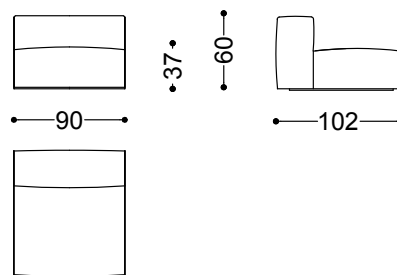

210x105x60 cm - 82.7x41.3x23.6 in

Divano 3,5 posti cm.240 (2 laterali cm. 120 sx + dx)

240x105x60 cm - 94.5x41.3x23.6 in

Divano 4 posti cm.260 (2 laterali cm. 130 sx + dx)

260x105x60 cm - 102.4x41.3x23.6 in

Elemento terminale con 1 bracc. sx/dx cm.105

105x105x60 cm - 41.3x41.3x23.6 in

Elemento terminale con 1 bracc. sx/dx
cm.120

120x105x60 cm - 47.2x41.3x23.6 in

Elemento terminale con 1 bracc. sx/dx
cm.130

130x105x60 cm - 51.2x41.3x23.6 in

Elemento centrale cm.75

75x102x60 cm - 29.5x40.2x23.6 in

Elemento centrale cm.90

90x102x60 cm - 35.4x40.2x23.6 in

Elemento centrale cm.100

100x102x60 cm - 39.4x40.2x23.6 in

Angolo retto cm.105x105

105x105x60 cm - 41.3x41.3x23.6 in

Chaiselongue con bracc. dx/sx cm.120

120x155x60 cm - 47.2x61x23.6 in

Chaiselongue con bracc. dx/sx cm.130

130x155x60 cm - 51.2x61x23.6 in

Pouff cm.100x100

100x100x37 cm - 39.4x39.4x14.6 in