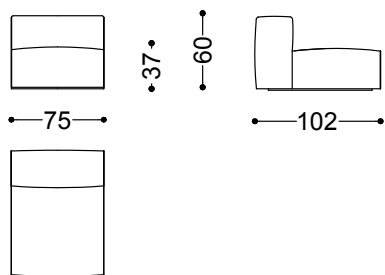

210x105x60 cm - 82.7x41.3x23.6 in

Divano 3,5 posti cm.240 (2 laterali cm. 120 sx + dx)

240x105x60 cm - 94.5x41.3x23.6 in

Divano 4 posti cm.260 (2 laterali cm. 130 sx + dx)

260x105x60 cm - 102.4x41.3x23.6 in

Elemento terminale con 1 bracc. sx/dx cm.105

105x105x60 cm - 41.3x41.3x23.6 in

Elemento terminale con 1 bracc. sx/dx
cm.120

120x105x60 cm - 47.2x41.3x23.6 in

Elemento terminale con 1 bracc. sx/dx
cm.130

130x105x60 cm - 51.2x41.3x23.6 in

Elemento centrale cm.75

75x102x60 cm - 29.5x40.2x23.6 in

Elemento centrale cm.90

90x102x60 cm - 35.4x40.2x23.6 in

Elemento centrale cm.100

100x102x60 cm - 39.4x40.2x23.6 in

Angolo retto cm.105x105

105x105x60 cm - 41.3x41.3x23.6 in

Chaiselongue con bracc. dx/sx cm.120

120x155x60 cm - 47.2x61x23.6 in

Chaiselongue con bracc. dx/sx cm.130

130x155x60 cm - 51.2x61x23.6 in

Pouff cm.100x100

100x100x37 cm - 39.4x39.4x14.6 in