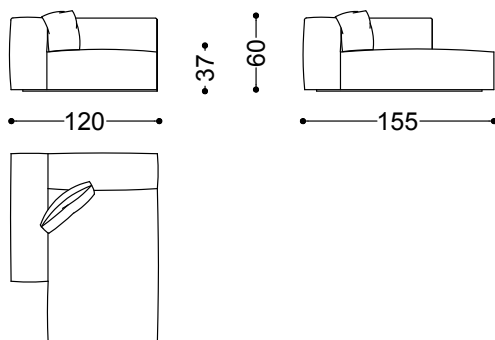

210x105x60 cm - 82.7x41.3x23.6 in

Divano 3,5 posti cm.240 (2 laterali cm. 120 sx + dx)

240x105x60 cm - 94.5x41.3x23.6 in

Divano 4 posti cm.260 (2 laterali cm. 130 sx + dx)

260x105x60 cm - 102.4x41.3x23.6 in

Elemento terminale con 1 bracc. sx/dx cm.105

105x105x60 cm - 41.3x41.3x23.6 in

Elemento terminale con 1 bracc. sx/dx
cm.120

120x105x60 cm - 47.2x41.3x23.6 in

Elemento terminale con 1 bracc. sx/dx
cm.130

130x105x60 cm - 51.2x41.3x23.6 in

Elemento centrale cm.75

75x102x60 cm - 29.5x40.2x23.6 in

Elemento centrale cm.90

90x102x60 cm - 35.4x40.2x23.6 in

Elemento centrale cm.100

100x102x60 cm - 39.4x40.2x23.6 in

Angolo retto cm.105x105

105x105x60 cm - 41.3x41.3x23.6 in

Chaiselongue con bracc. dx/sx cm.120

120x155x60 cm - 47.2x61x23.6 in

Chaiselongue con bracc. dx/sx cm.130

130x155x60 cm - 51.2x61x23.6 in

Pouff cm.100x100

100x100x37 cm - 39.4x39.4x14.6 in