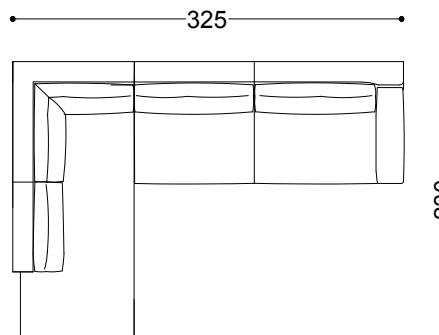

Elemento terminale sx/dx cm.125

125x100x72 cm - 49.2x39.4x28.3 in

Elemento terminale 2 posti sx/dx cm.150

150x100x72 cm - 59.1x39.4x28.3 in

Elemento terminale 2,5 posti sx/dx cm.175

175x100x72 cm - 68.9x39.4x28.3 in

Elemento terminale 3 posti sx/dx cm.200

200x100x72 cm - 78.7x39.4x28.3 in

Elemento terminale 3,5 posti sx/dx cm.225  
225x100x72 cm - 88.6x39.4x28.3 in

Dormeuse dx/sx cm.230  
230x100x72 cm - 90.6x39.4x28.3 in

Dormeuse dx/sx cm.255  
255x100x72 cm - 100.4x39.4x28.3 in

Chaiselongue sx/dx cm.100x165  
100x165x72 cm - 39.4x65x28.3 in

Chaiselongue sx/dx cm.125x165

125x165x72 cm - 49.2x65x28.3 in

Pouf cm.95x95

95x95x40 cm - 37.4x37.4x15.7 in

Chaiselongue sx cm.100 + Terminale dx cm.225

325x165x72 cm - 128x65x28.3 in

Dormeuse sx cm.230 + terminale dx cm.225

325x253x72 cm - 128x99.6x28.3 in

Elemento terminale 2 posti sx cm.150 +  
Elemento terminale 2 posti sx cm.150  
300x100x72 cm - 118.1x39.4x28.3 in