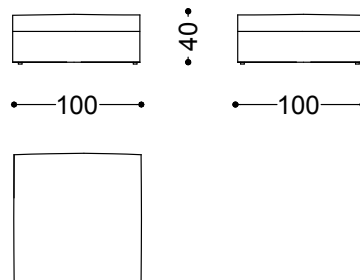

230x115x80 cm - 90.6x45.3x31.5 in

Divano 3,5 posti cm. 260

260x115x80 cm - 102.4x45.3x31.5 in

Elemento terminale dx/sx cm.130

130x115x80 cm - 51.2x45.3x31.5 in

Elemento terminale dx/sx cm.170

170x115x80 cm - 66.9x45.3x31.5 in

Elemento centrale cm.100

100x110x80 cm - 39.4x43.3x31.5 in

Elemento centrale cm.140

140x110x80 cm - 55.1x43.3x31.5 in

Angolo retto cm.110x110

110x110x80 cm - 43.3x43.3x31.5 in

Angolo curvo cm. 155x155

155x155x80 cm - 61x61x31.5 in

Isola dx/sx cm.170x175

170x175x80 cm - 66.9x68.9x31.5 in

Chaiselounge cm.175x130 dx/sx

130x175x80 cm - 51.2x68.9x31.5 in

Pouf cm.100x100

100x100x40 cm - 39.4x39.4x15.7 in

El.Terminale sx cm.170 + Chaiselounge  
cm.175x130 dx

300x175x80 cm - 118.1x68.9x31.5 in

El.Terminale sx cm.130 + el.centrale cm.100 +  
isola dx cm. 170X175

400x175x80 cm - 157.5x68.9x31.5 in

El.Terminale sx cm.130 + el.centrale cm.100 +  
angolo curvo + el.terminale dx cm.170