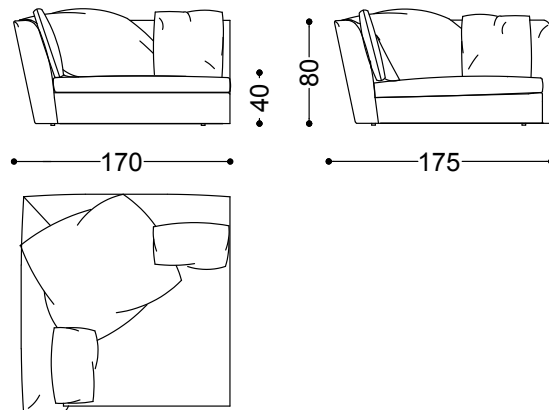

230x115x80 cm - 90.6x45.3x31.5 in

Divano 3,5 posti cm. 260

260x115x80 cm - 102.4x45.3x31.5 in

Elemento terminale dx/sx cm.130

130x115x80 cm - 51.2x45.3x31.5 in

Elemento terminale dx/sx cm.170

170x115x80 cm - 66.9x45.3x31.5 in

Elemento centrale cm.100

100x110x80 cm - 39.4x43.3x31.5 in

Elemento centrale cm.140

140x110x80 cm - 55.1x43.3x31.5 in

Angolo retto cm.110x110

110x110x80 cm - 43.3x43.3x31.5 in

Angolo curvo cm. 155x155

155x155x80 cm - 61x61x31.5 in

Isola dx/sx cm.170x175

170x175x80 cm - 66.9x68.9x31.5 in

Chaiselounge cm.175x130 dx/sx

130x175x80 cm - 51.2x68.9x31.5 in

Pouf cm.100x100

100x100x40 cm - 39.4x39.4x15.7 in

El.Terminale sx cm.170 + Chaiselounge  
cm.175x130 dx

385x325x80 cm - 151.6x128x31.5 in