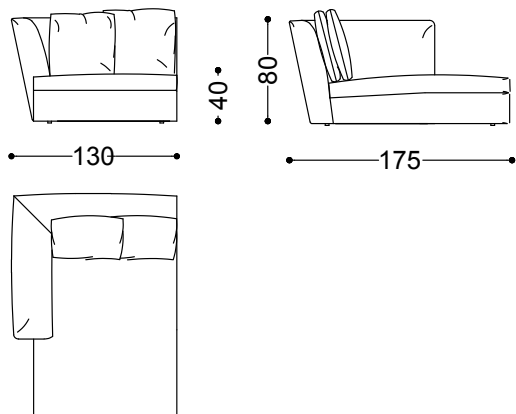

230x115x80 cm - 90.6x45.3x31.5 in

Divano 3,5 posti cm. 260

260x115x80 cm - 102.4x45.3x31.5 in

Elemento terminale dx/sx cm.130

130x115x80 cm - 51.2x45.3x31.5 in

Elemento terminale dx/sx cm.170

170x115x80 cm - 66.9x45.3x31.5 in

Elemento centrale cm.100

100x110x80 cm - 39.4x43.3x31.5 in

Elemento centrale cm.140

140x110x80 cm - 55.1x43.3x31.5 in

Angolo retto cm.110x110

110x110x80 cm - 43.3x43.3x31.5 in

Angolo curvo cm. 155x155

155x155x80 cm - 61x61x31.5 in

Isola dx/sx cm.170x175

170x175x80 cm - 66.9x68.9x31.5 in

Chaiselounge cm.175x130 dx/sx

130x175x80 cm - 51.2x68.9x31.5 in

Pouf cm.100x100

100x100x40 cm - 39.4x39.4x15.7 in

El.Terminale sx cm.170 + Chaiselounge  
cm.175x130 dx

385x325x80 cm - 151.6x128x31.5 in