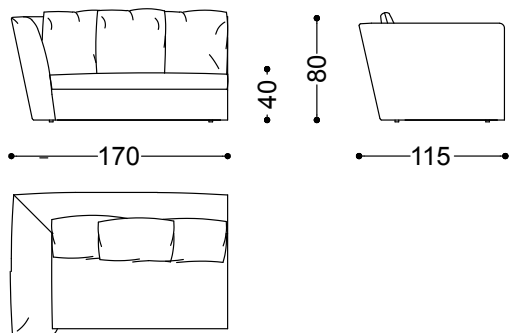

230x115x80 cm - 90.6x45.3x31.5 in

Divano 3,5 posti cm. 260

260x115x80 cm - 102.4x45.3x31.5 in

Elemento terminale dx/sx cm.130

130x115x80 cm - 51.2x45.3x31.5 in

Elemento terminale dx/sx cm.170

170x115x80 cm - 66.9x45.3x31.5 in

Elemento centrale cm.100

100x110x80 cm - 39.4x43.3x31.5 in

Elemento centrale cm.140

140x110x80 cm - 55.1x43.3x31.5 in

Angolo retto cm.110x110

110x110x80 cm - 43.3x43.3x31.5 in

Angolo curvo cm. 155x155

155x155x80 cm - 61x61x31.5 in

Isola dx/sx cm.170x175

170x175x80 cm - 66.9x68.9x31.5 in

Chaiselounge cm.175x130 dx/sx

130x175x80 cm - 51.2x68.9x31.5 in

Pouf cm.100x100

100x100x40 cm - 39.4x39.4x15.7 in

El.Terminale sx cm.170 + Chaiselounge  
cm.175x130 dx

385x325x80 cm - 151.6x128x31.5 in