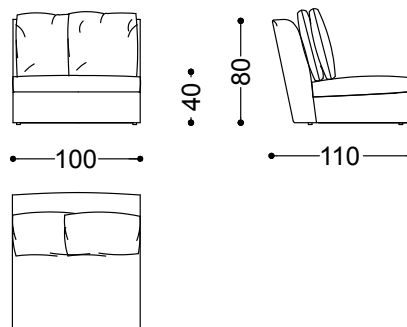

230x115x80 cm - 90.6x45.3x31.5 in

Divano 3,5 posti cm. 260

260x115x80 cm - 102.4x45.3x31.5 in

Elemento terminale dx/sx cm.130

130x115x80 cm - 51.2x45.3x31.5 in

Elemento terminale dx/sx cm.170

170x115x80 cm - 66.9x45.3x31.5 in

Elemento centrale cm.100

100x110x80 cm - 39.4x43.3x31.5 in

Elemento centrale cm.140

140x110x80 cm - 55.1x43.3x31.5 in

Angolo retto cm.110x110

110x110x80 cm - 43.3x43.3x31.5 in

Angolo curvo cm. 155x155

155x155x80 cm - 61x61x31.5 in

Isola dx/sx cm.170x175

170x175x80 cm - 66.9x68.9x31.5 in

Chaiselounge cm.175x130 dx/sx

130x175x80 cm - 51.2x68.9x31.5 in

Pouf cm.100x100

100x100x40 cm - 39.4x39.4x15.7 in

El.Terminale sx cm.170 + Chaiselounge  
cm.175x130 dx

385x325x80 cm - 151.6x128x31.5 in