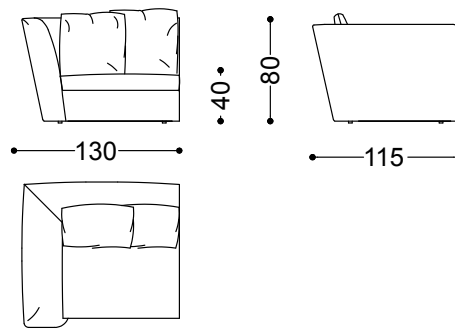

230x115x80 cm - 90.6x45.3x31.5 in

Divano 3,5 posti cm. 260

260x115x80 cm - 102.4x45.3x31.5 in

Elemento terminale dx/sx cm.130

130x115x80 cm - 51.2x45.3x31.5 in

Elemento terminale dx/sx cm.170

170x115x80 cm - 66.9x45.3x31.5 in

Elemento centrale cm.100

100x110x80 cm - 39.4x43.3x31.5 in

Elemento centrale cm.140

140x110x80 cm - 55.1x43.3x31.5 in

Angolo retto cm.110x110

110x110x80 cm - 43.3x43.3x31.5 in

Angolo curvo cm. 155x155

155x155x80 cm - 61x61x31.5 in

Isola dx/sx cm.170x175

170x175x80 cm - 66.9x68.9x31.5 in

Chaiselounge cm.175x130 dx/sx

130x175x80 cm - 51.2x68.9x31.5 in

Pouf cm.100x100

100x100x40 cm - 39.4x39.4x15.7 in

El.Terminale sx cm.170 + Chaiselounge  
cm.175x130 dx

385x325x80 cm - 151.6x128x31.5 in