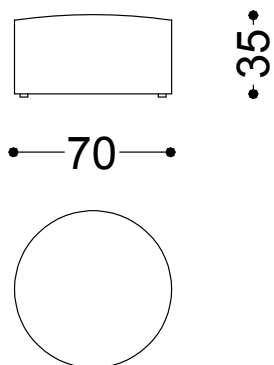

Pouf cm.50x50

50x50x40 cm - 19.7x19.7x15.7 in

Pouf cm. 90x90

90x90x40 cm - 35.4x35.4x15.7 in

Pouf Ø cm.70

70x70x35 cm - 27.6x27.6x13.8 in

Pouf Ø cm.100

100x100x35 cm - 39.4x39.4x13.8 in

Pouf Ø cm.130

130x130x35 cm - 51.2x51.2x13.8 in

• 35 •

130