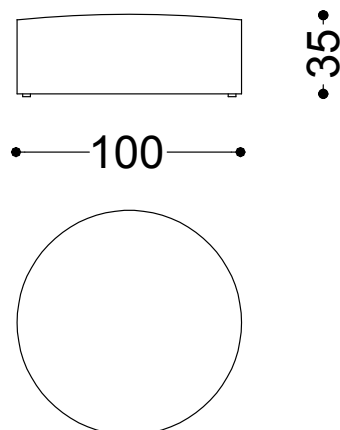

Pouf cm.50x50

50x50x40 cm - 19.7x19.7x15.7 in

Pouf cm. 90x90

90x90x40 cm - 35.4x35.4x15.7 in

Pouf Ø cm.70

70x70x35 cm - 27.6x27.6x13.8 in

Pouf Ø cm.100

100x100x35 cm - 39.4x39.4x13.8 in

Pouf Ø cm.130

130x130x35 cm - 51.2x51.2x13.8 in

• 35 •

130