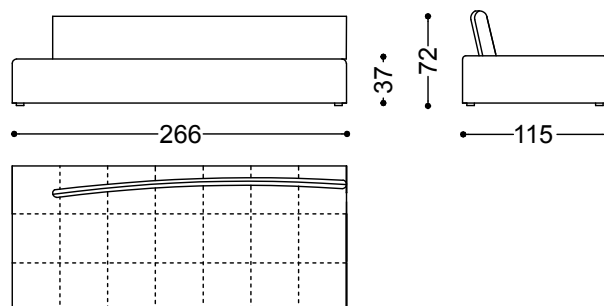

Divano 3 posti cm.228

228x115x85 cm - 89.8x45.3x33.5 in

Divano 4 posti cm.266

266x115x85 cm - 104.7x45.3x33.5 in

Elemento terminale 2 posti sx/dx cm.190

190x115x85 cm - 74.8x45.3x33.5 in

Elemento terminale 3 posti sx/dx cm.228
228x115x85 cm - 89.8x45.3x33.5 in

Elemento terminale 4 posti sx/dx cm.266
266x115x85 cm - 104.7x45.3x33.5 in

Chaiselongue dx/sx cm.190x115
115x190x85 cm - 45.3x74.8x33.5 in

Chaiselongue dx/sx cm.228x115
115x228x85 cm - 45.3x89.8x33.5 in

Chaiselongue dx/sx cm.266x115

115x266x85 cm - 45.3x104.7x33.5 in

Cuscino a scatola cm.60x60

60x60 cm - 23.6x23.6 in

Cuscino a saponetta cm.55x55

55x55 cm - 21.7x21.7 in

Cuscino a saponetta rettangolare

Cuscino schienale rettangolare