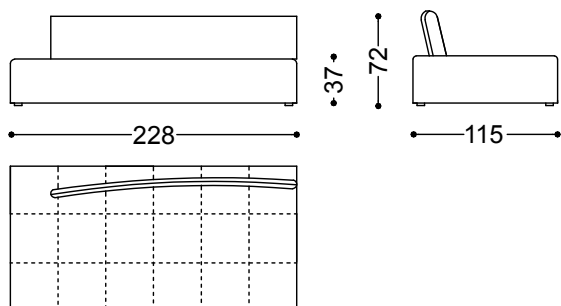

Divano 3 posti cm.228

228x115x85 cm - 89.8x45.3x33.5 in

Divano 4 posti cm.266

266x115x85 cm - 104.7x45.3x33.5 in

Elemento terminale 2 posti sx/dx cm.190

190x115x85 cm - 74.8x45.3x33.5 in

Elemento terminale 3 posti sx/dx cm.228
228x115x85 cm - 89.8x45.3x33.5 in

Elemento terminale 4 posti sx/dx cm.266
266x115x85 cm - 104.7x45.3x33.5 in

Chaiselongue dx/sx cm.190x115
115x190x85 cm - 45.3x74.8x33.5 in

Chaiselongue dx/sx cm.228x115
115x228x85 cm - 45.3x89.8x33.5 in

Chaiselongue dx/sx cm.266x115

115x266x85 cm - 45.3x104.7x33.5 in

Cuscino a scatola cm.60x60

60x60 cm - 23.6x23.6 in

Cuscino a saponetta cm.55x55

55x55 cm - 21.7x21.7 in

Cuscino a saponetta rettangolare

Cuscino schienale rettangolare