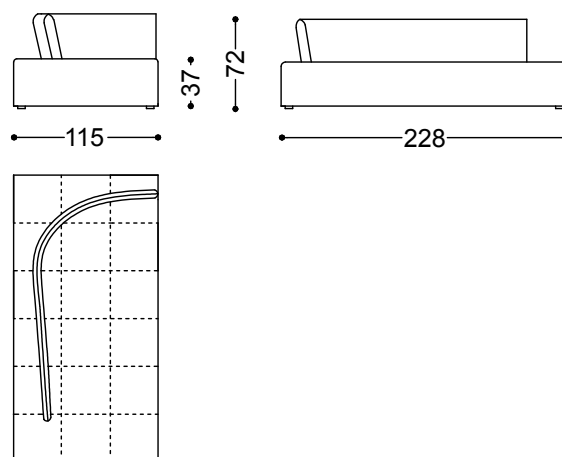

Divano 3 posti cm.228

228x115x85 cm - 89.8x45.3x33.5 in

Divano 4 posti cm.266

266x115x85 cm - 104.7x45.3x33.5 in

Elemento terminale 2 posti sx/dx cm.190

190x115x85 cm - 74.8x45.3x33.5 in

Elemento terminale 3 posti sx/dx cm.228
228x115x85 cm - 89.8x45.3x33.5 in

Elemento terminale 4 posti sx/dx cm.266
266x115x85 cm - 104.7x45.3x33.5 in

Chaiselongue dx/sx cm.190x115
115x190x85 cm - 45.3x74.8x33.5 in

Chaiselongue dx/sx cm.228x115
115x228x85 cm - 45.3x89.8x33.5 in

Chaiselongue dx/sx cm.266x115

115x266x85 cm - 45.3x104.7x33.5 in

Cuscino a scatola cm.60x60

60x60 cm - 23.6x23.6 in

Cuscino a saponetta cm.55x55

55x55 cm - 21.7x21.7 in

Cuscino a saponetta rettangolare

Cuscino schienale rettangolare