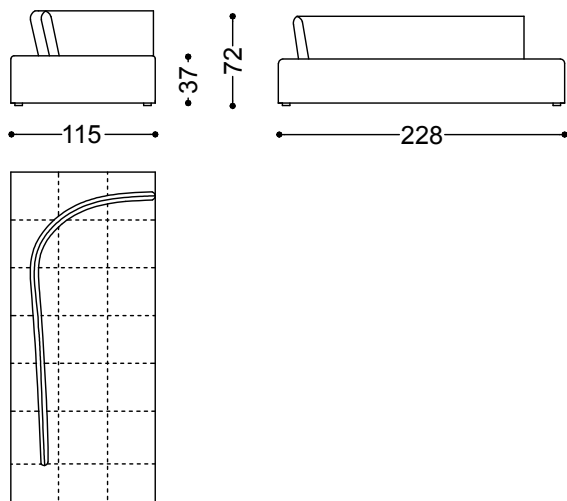

Divano 3 posti cm.228

228x115x85 cm - 89.8x45.3x33.5 in

Divano 4 posti cm.266

266x115x85 cm - 104.7x45.3x33.5 in

Elemento terminale 2 posti sx/dx cm.190

190x115x85 cm - 74.8x45.3x33.5 in

Elemento terminale 3 posti sx/dx cm.228
228x115x85 cm - 89.8x45.3x33.5 in

Elemento terminale 4 posti sx/dx cm.266
266x115x85 cm - 104.7x45.3x33.5 in

Chaiselongue dx/sx cm.190x115
115x190x85 cm - 45.3x74.8x33.5 in

Chaiselongue dx/sx cm.228x115
115x228x85 cm - 45.3x89.8x33.5 in

Chaiselongue dx/sx cm.266x115

115x266x85 cm - 45.3x104.7x33.5 in

Cuscino a scatola cm.60x60

60x60 cm - 23.6x23.6 in

Cuscino a saponetta cm.55x55

55x55 cm - 21.7x21.7 in

Cuscino a saponetta rettangolare

Cuscino schienale rettangolare